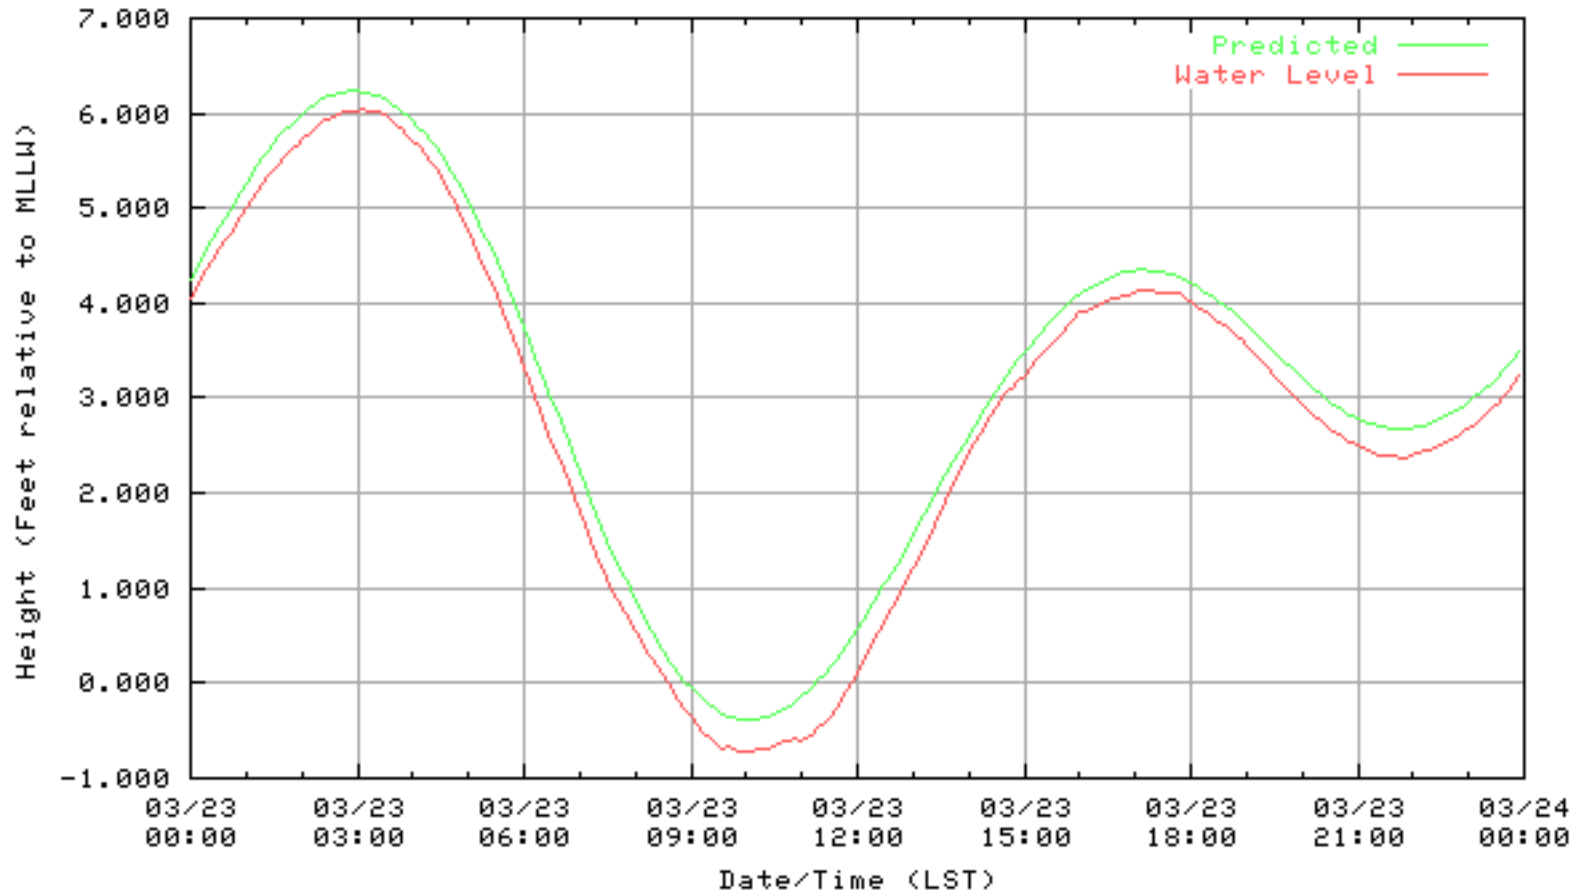

NOAA/NOS/CO-OPS
Verified 6 Minute Water Level Plot
9414863 RICHMOND, CHEVRON OIL PIER , CA
from 03/23/2003 - 03/23/2003