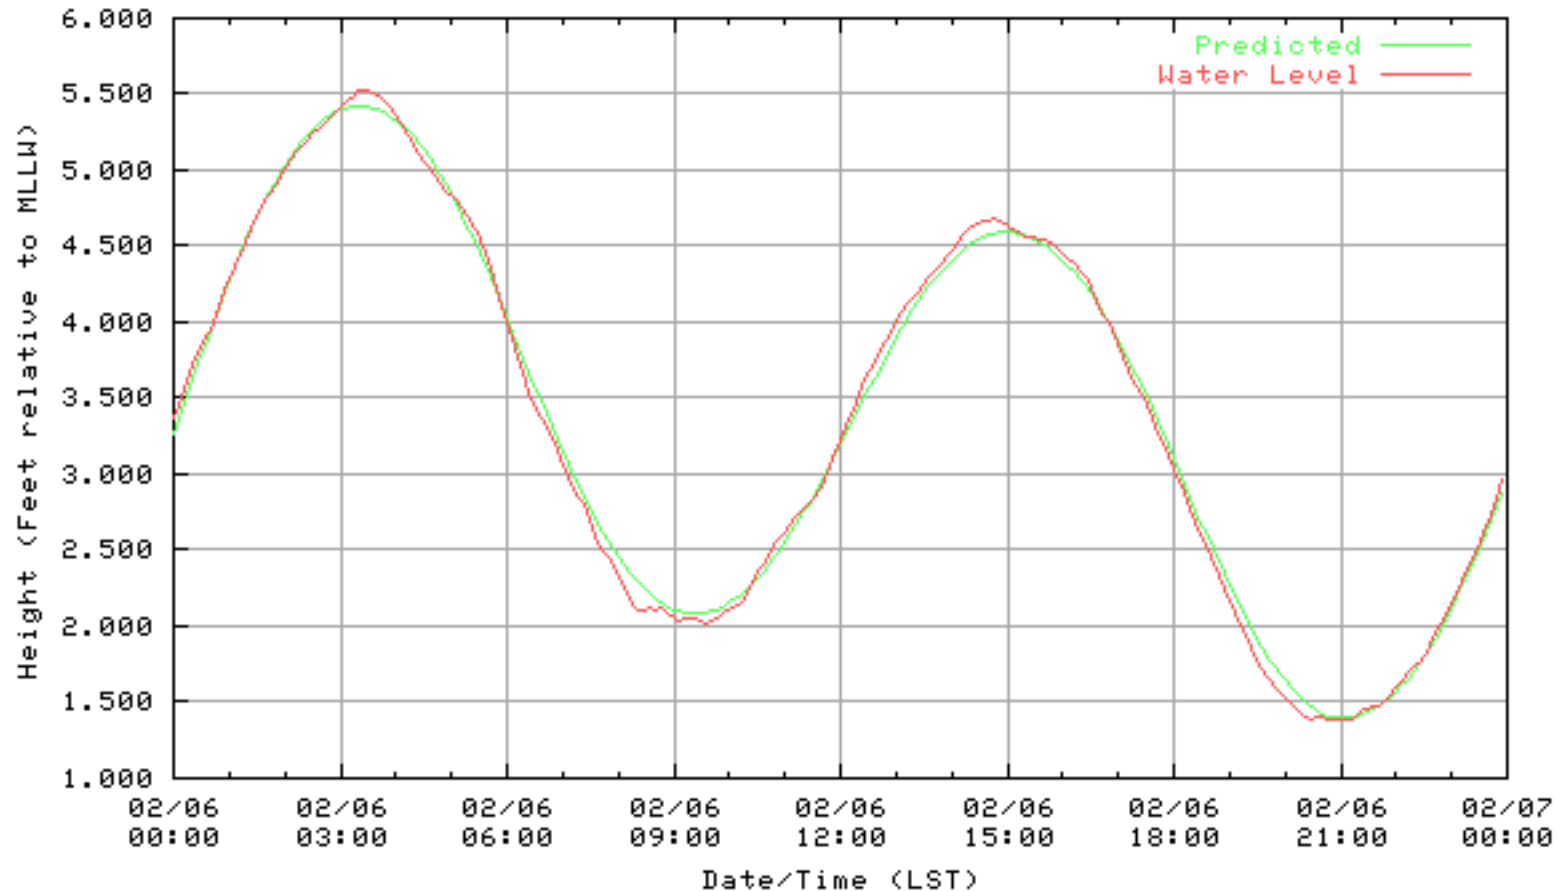

NOAA/NOS/CO-OPS
Verified 6 Minute Water Level Plot
9414863 RICHMOND, CHEVRON OIL PIER , CA
from 02/06/2003 - 02/06/2003