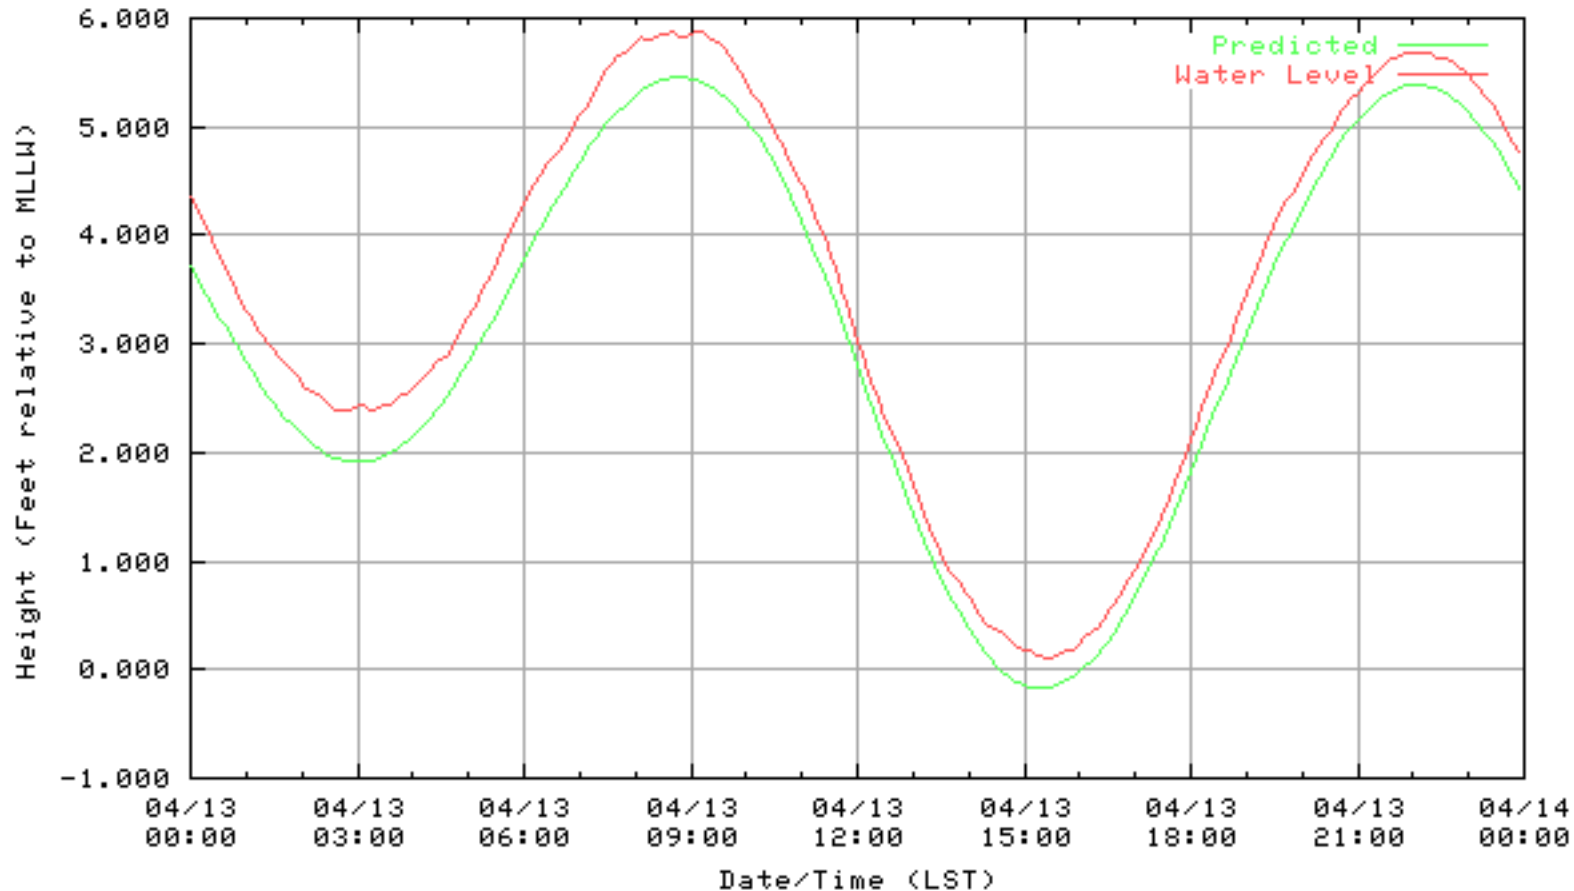

NOAA/NOS/CO-OPS
Verified 6 Minute Water Level Plot
9414863 RICHMOND, CHEVRON OIL PIER , CA
from 04/13/2003 - 04/13/2003