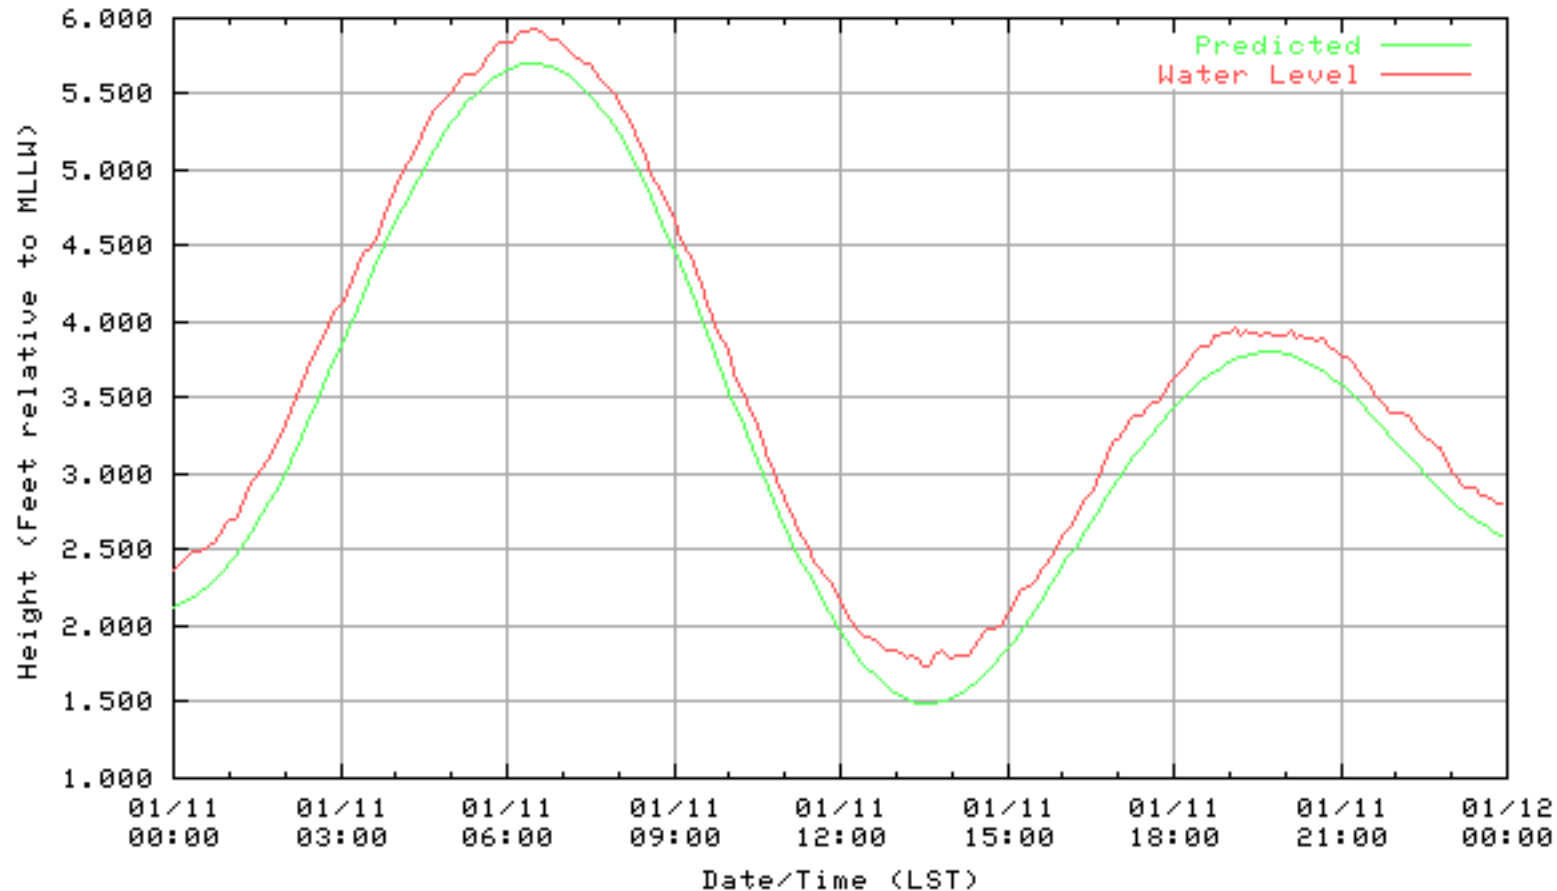

NOAA/NOS/CO-OPS
Verified 6 Minute Water Level Plot
9414863 RICHMOND, CHEVRON OIL PIER , CA
from 01/11/2003 - 01/11/2003