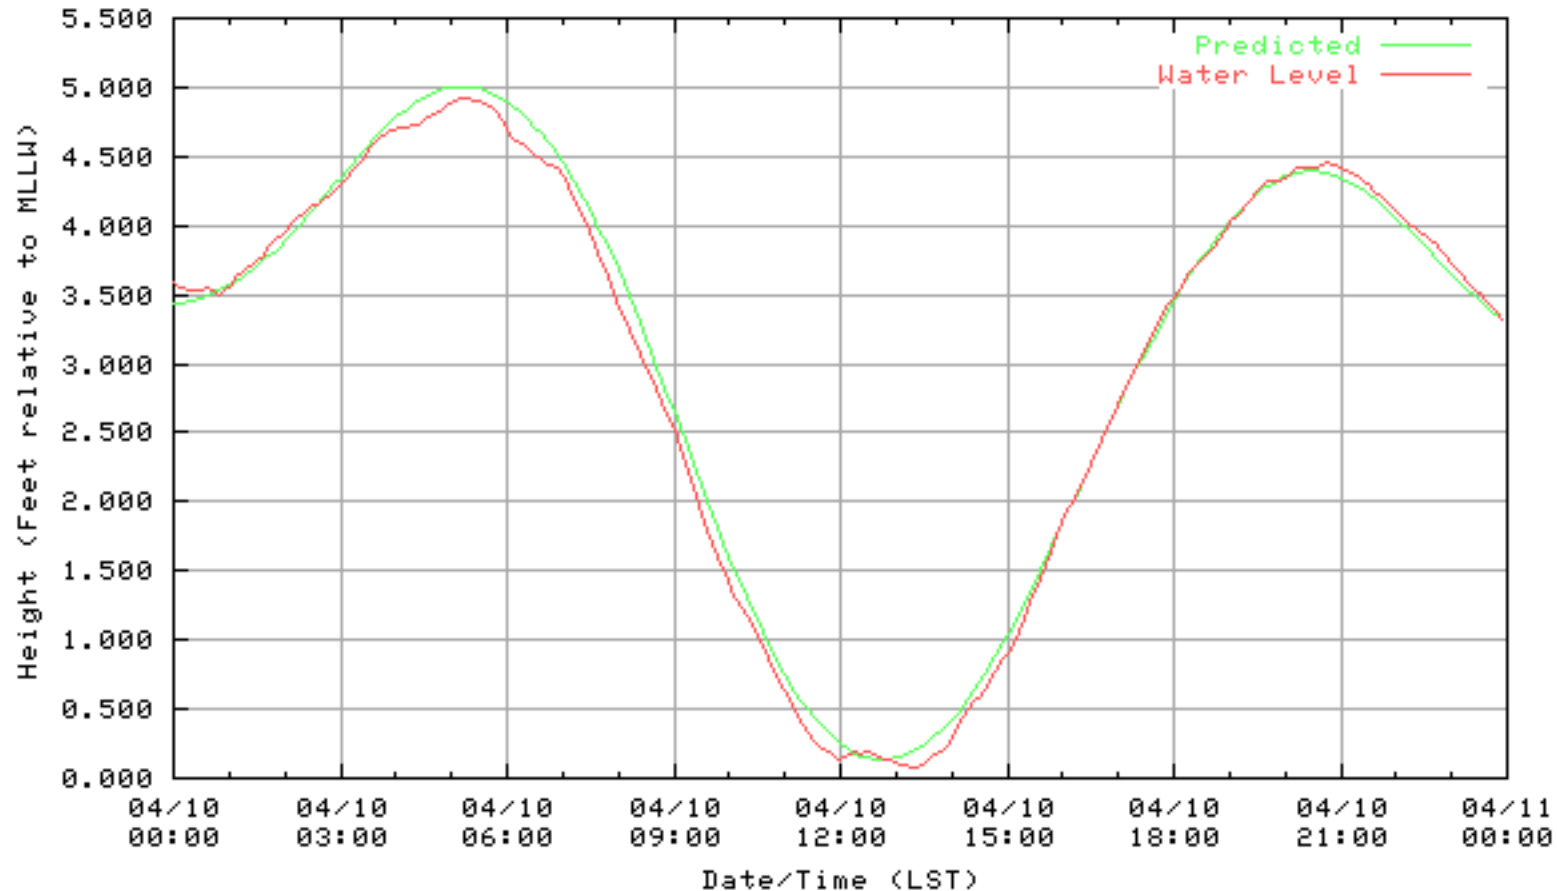

NOAA/NOS/CO-OPS
Verified 6 Minute Water Level Plot
9414863 RICHMOND, CHEVRON OIL PIER , CA
from 04/10/2003 - 04/10/2003