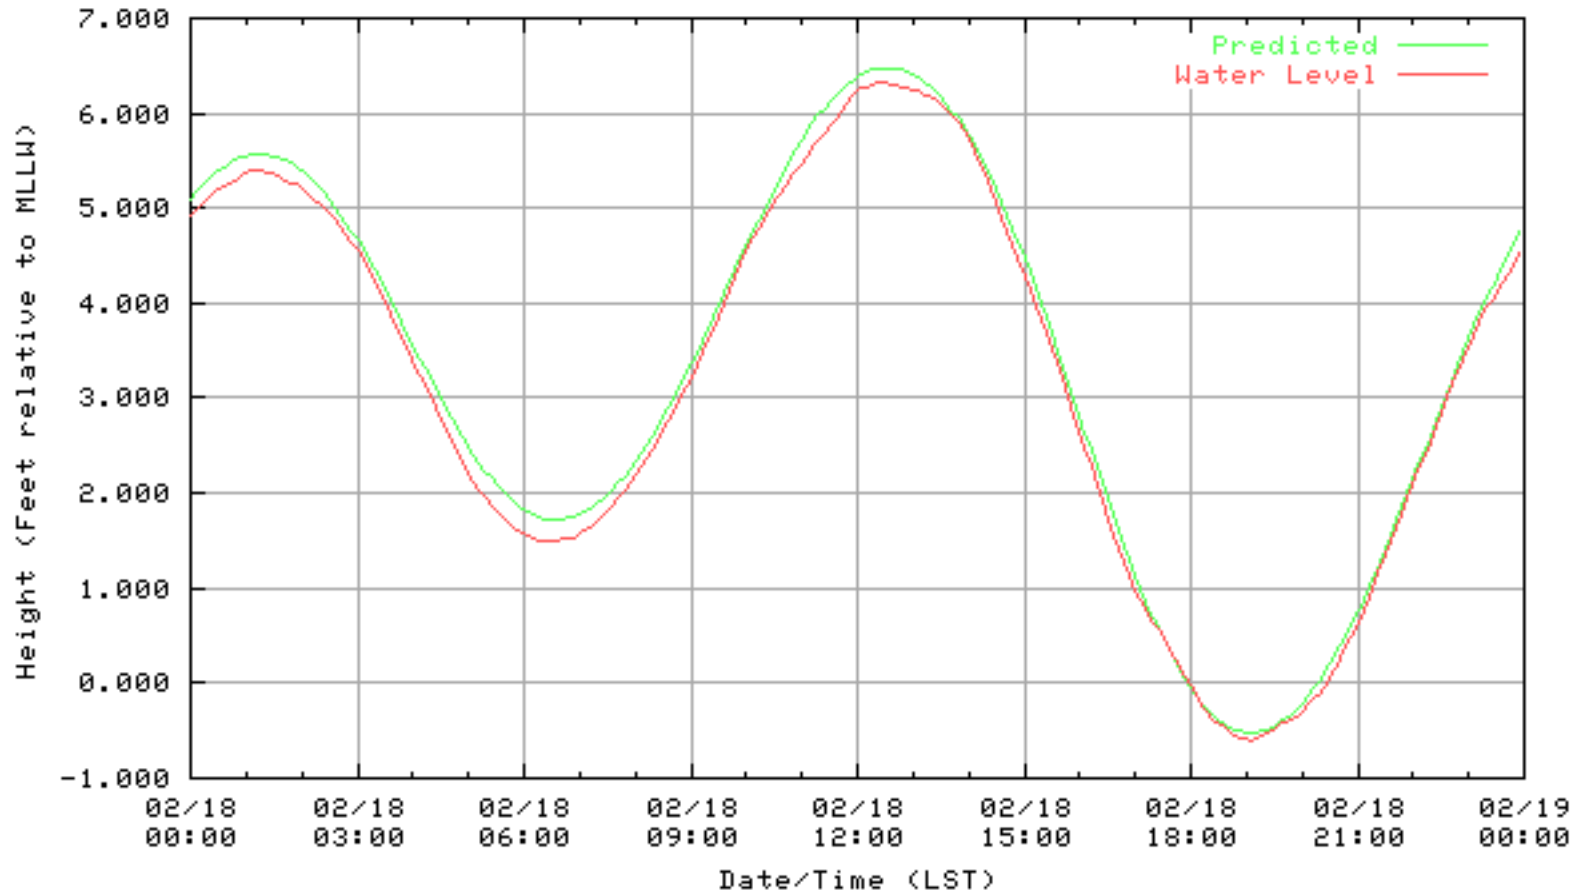

NOAA/NOS/CO-OPS
Verified 6 Minute Water Level Plot
9414863 RICHMOND, CHEVRON OIL PIER , CA
from 02/18/2003 - 02/18/2003