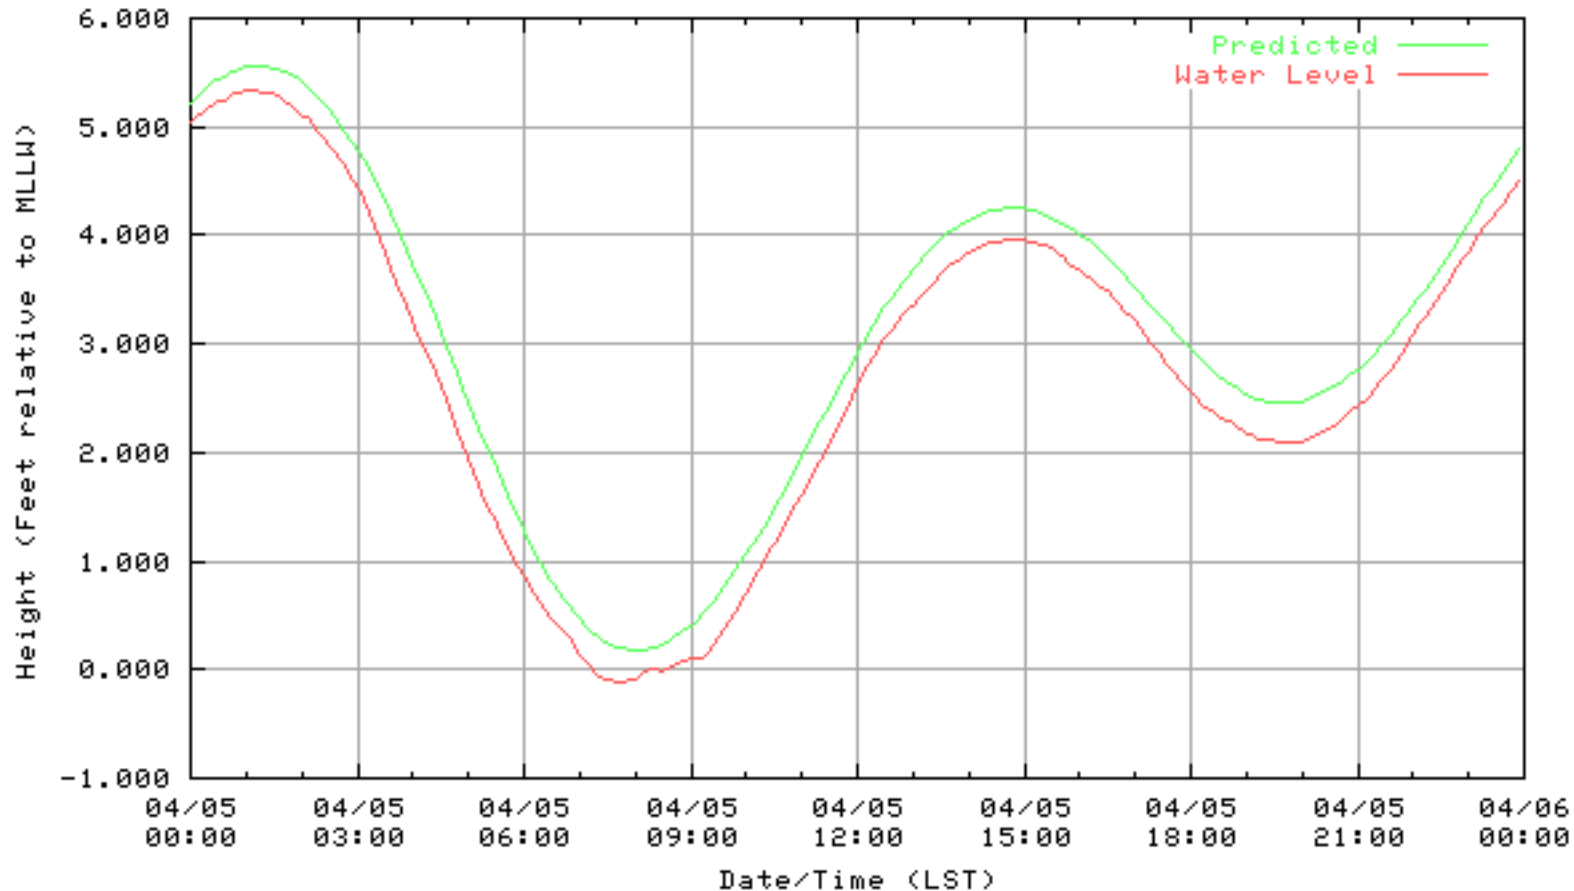

NOAA/NOS/CO-OPS
Verified 6 Minute Water Level Plot
9414863 RICHMOND, CHEVRON OIL PIER , CA
from 04/05/2003 - 04/05/2003