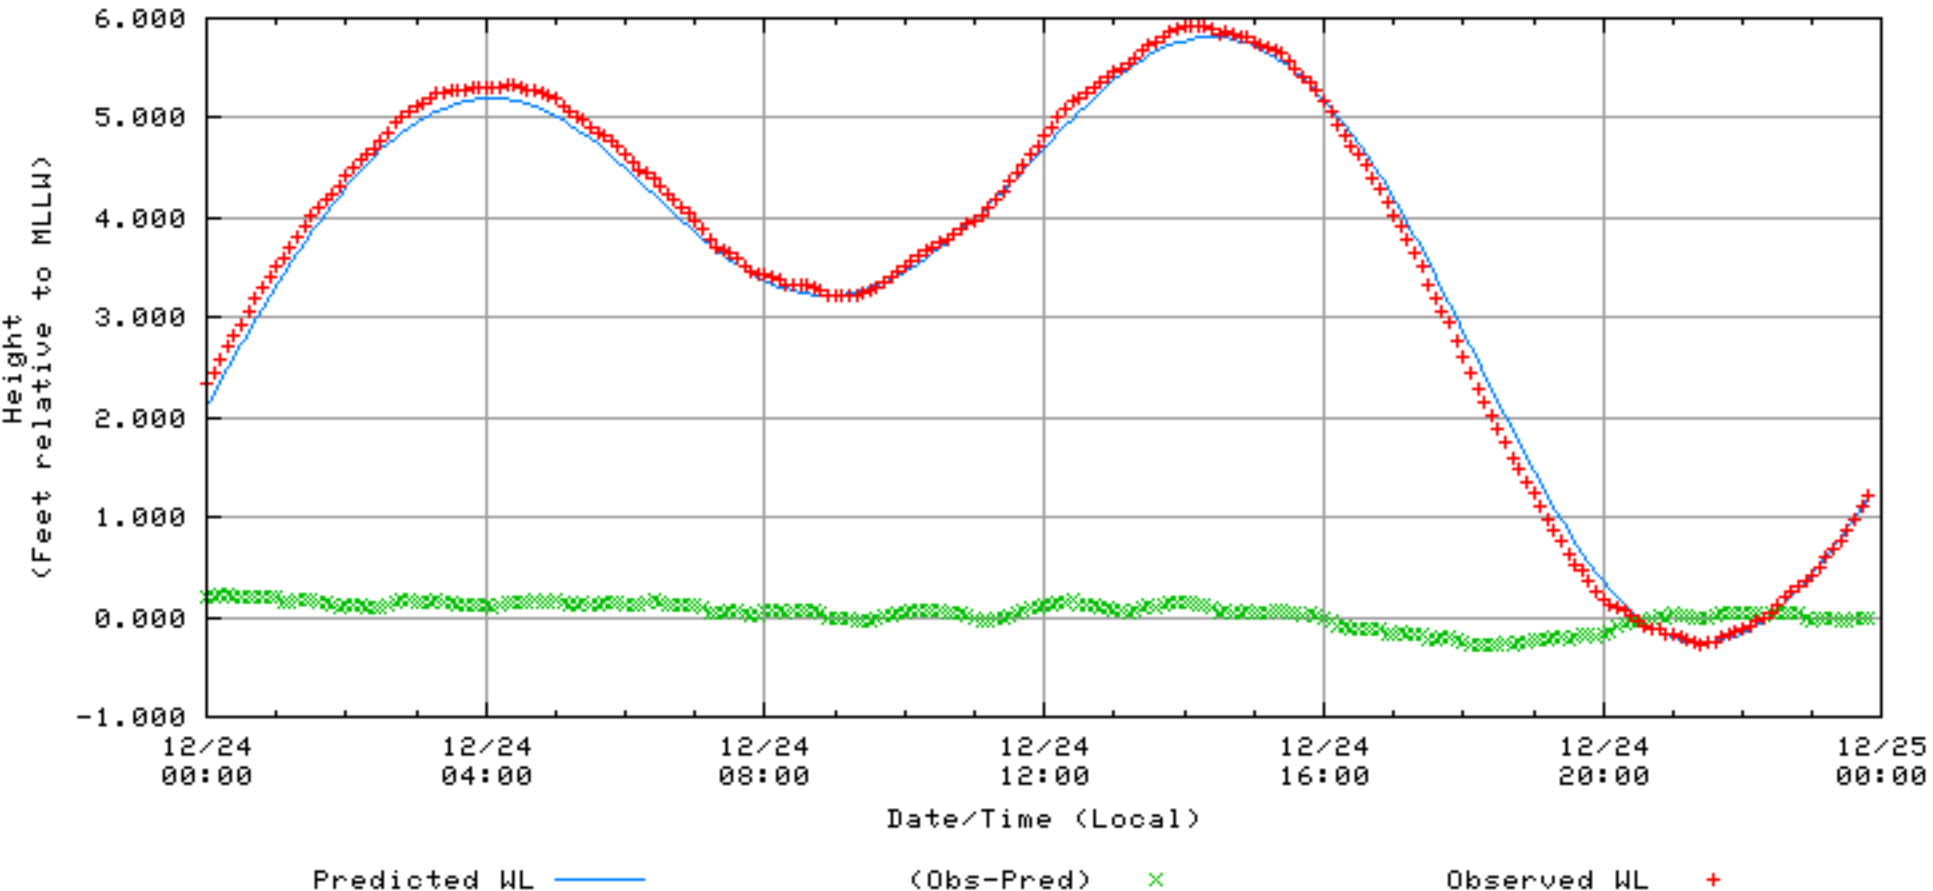

NOAA/NOS/CO-OPS  
Verified Water Level vs. Predicted Plot  
9414863 Richmond, CA  
from 2002/12/24 - 2002/12/24

NOAA/NOS/CO-OPS  
Verified 6 Minute Water Level Plot  
9414863 RICHMOND, CHEVRON OIL PIER , CA  
from 12/25/2002 - 12/25/2002