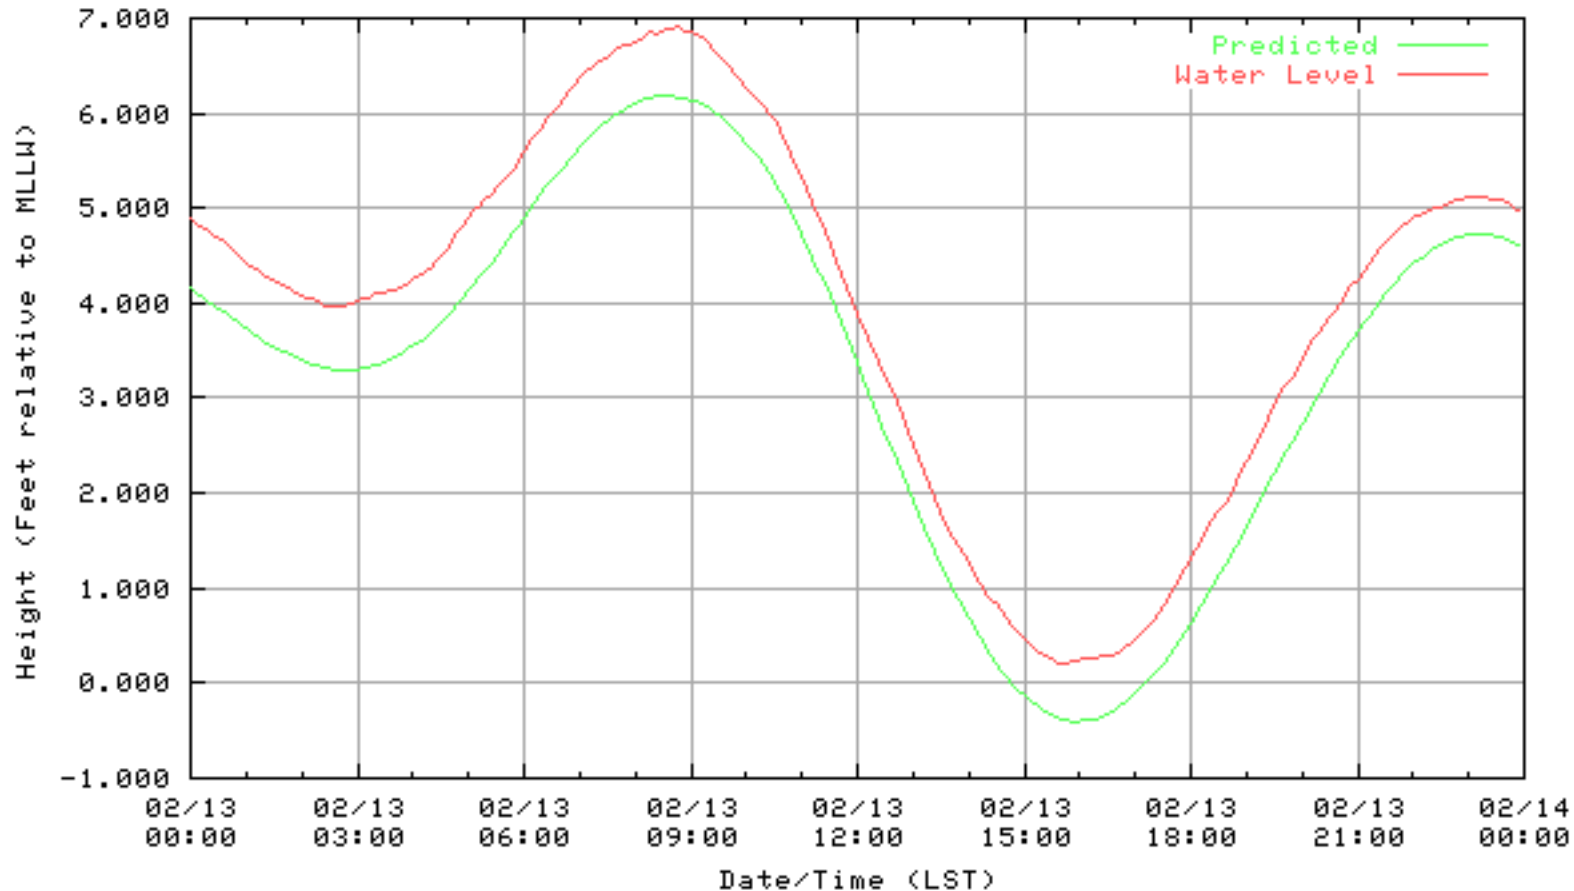

NOAA/NOS/CO-OPS
Verified 6 Minute Water Level Plot
9414863 RICHMOND, CHEVRON OIL PIER , CA
from 02/13/2003 - 02/13/2003