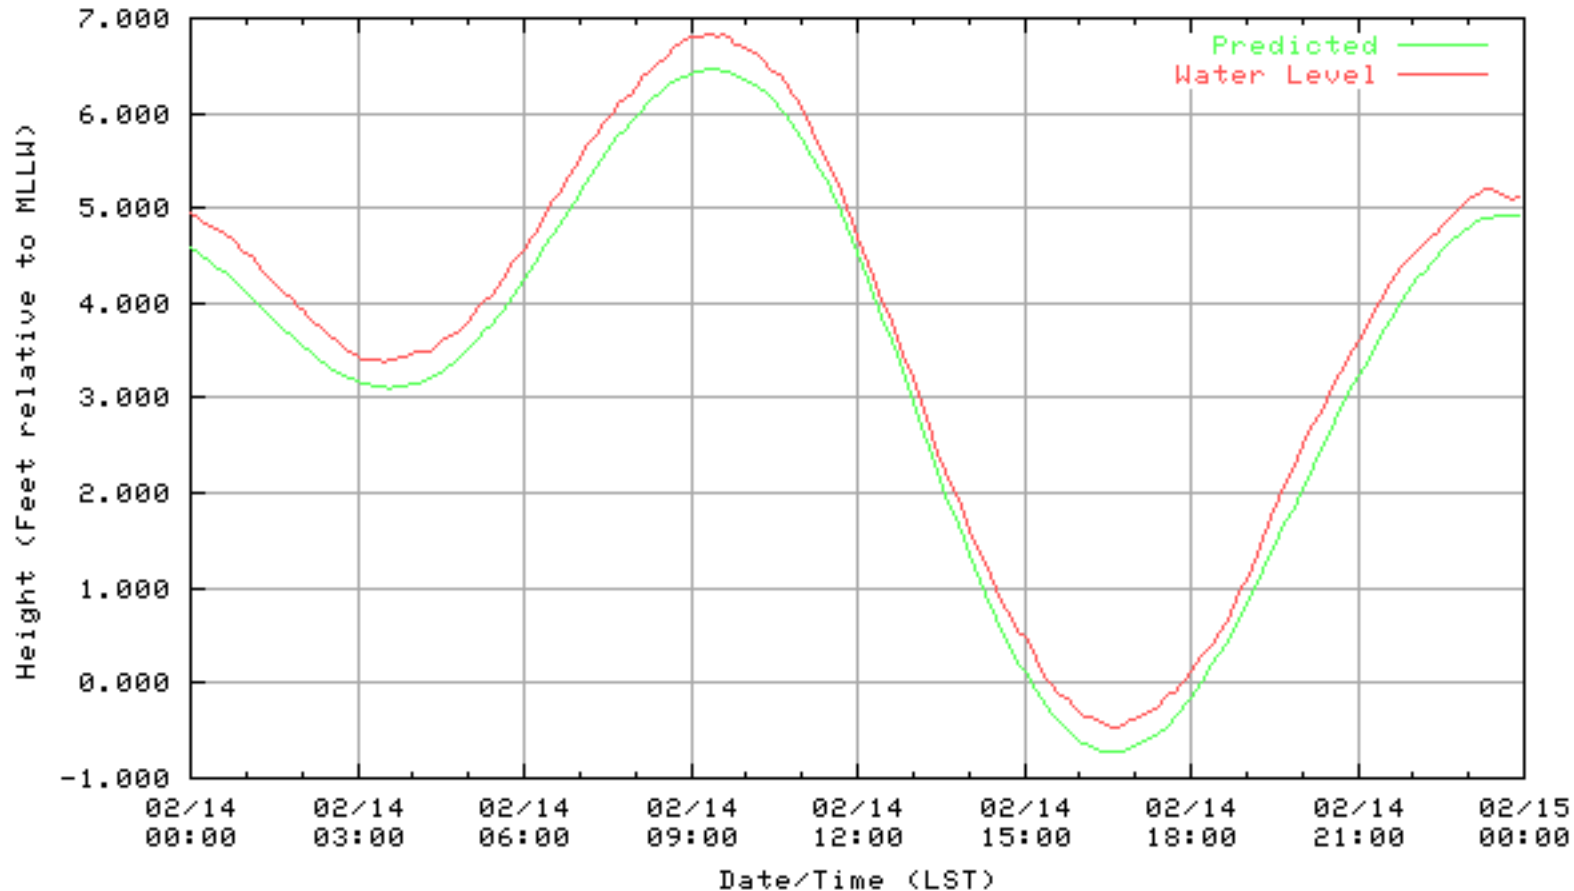

NOAA/NOS/CO-OPS
Verified 6 Minute Water Level Plot
9414863 RICHMOND, CHEVRON OIL PIER , CA
from 02/14/2003 - 02/14/2003