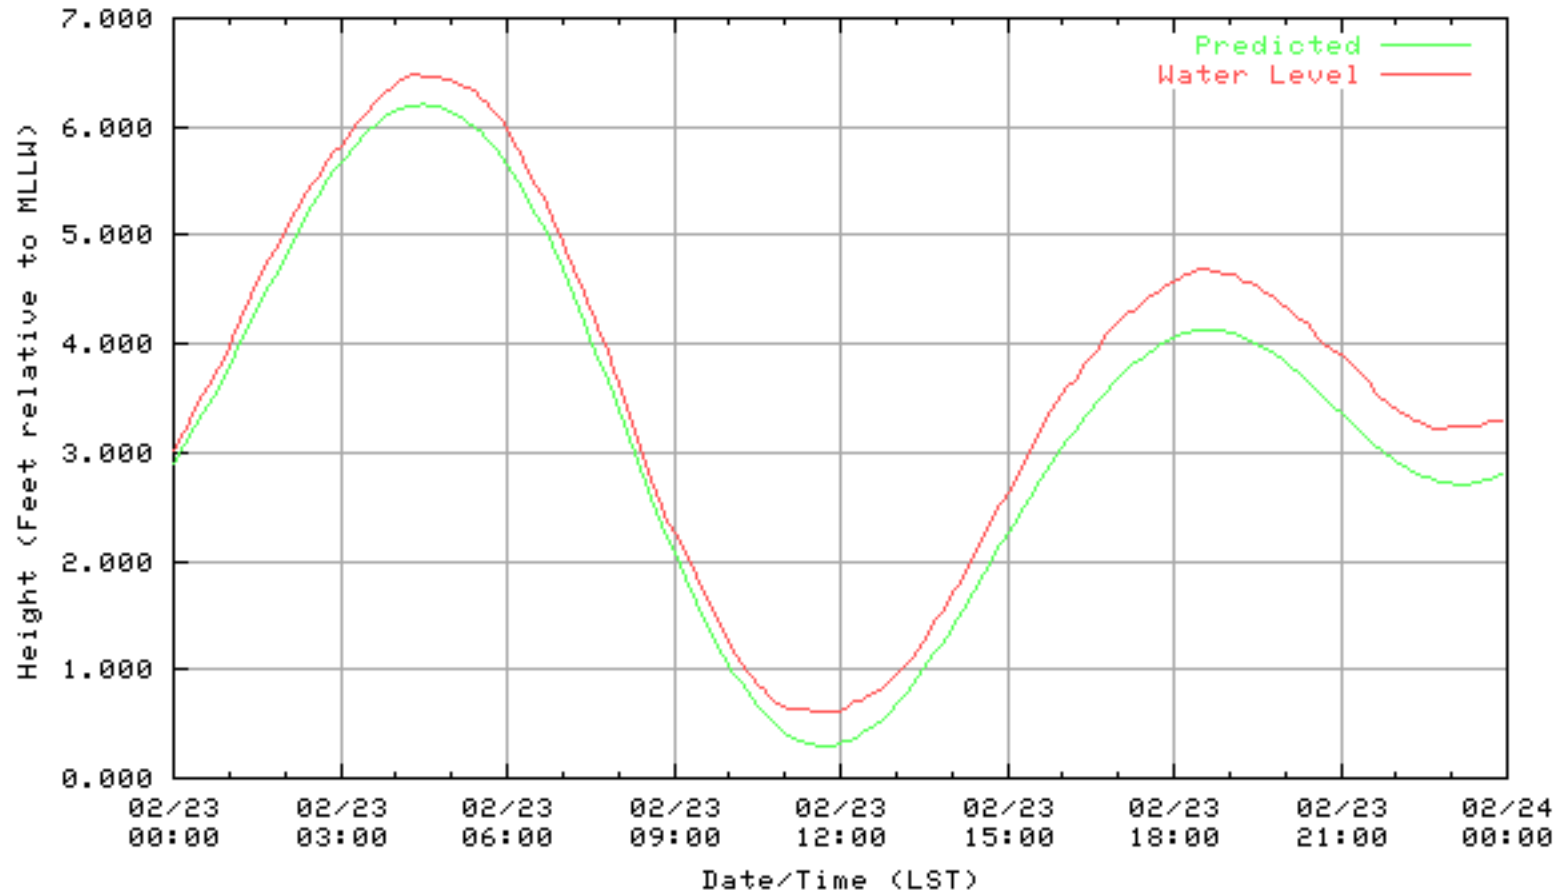

NOAA/NOS/CO-OPS
Verified 6 Minute Water Level Plot
9414863 RICHMOND, CHEVRON OIL PIER , CA
from 02/23/2003 - 02/23/2003