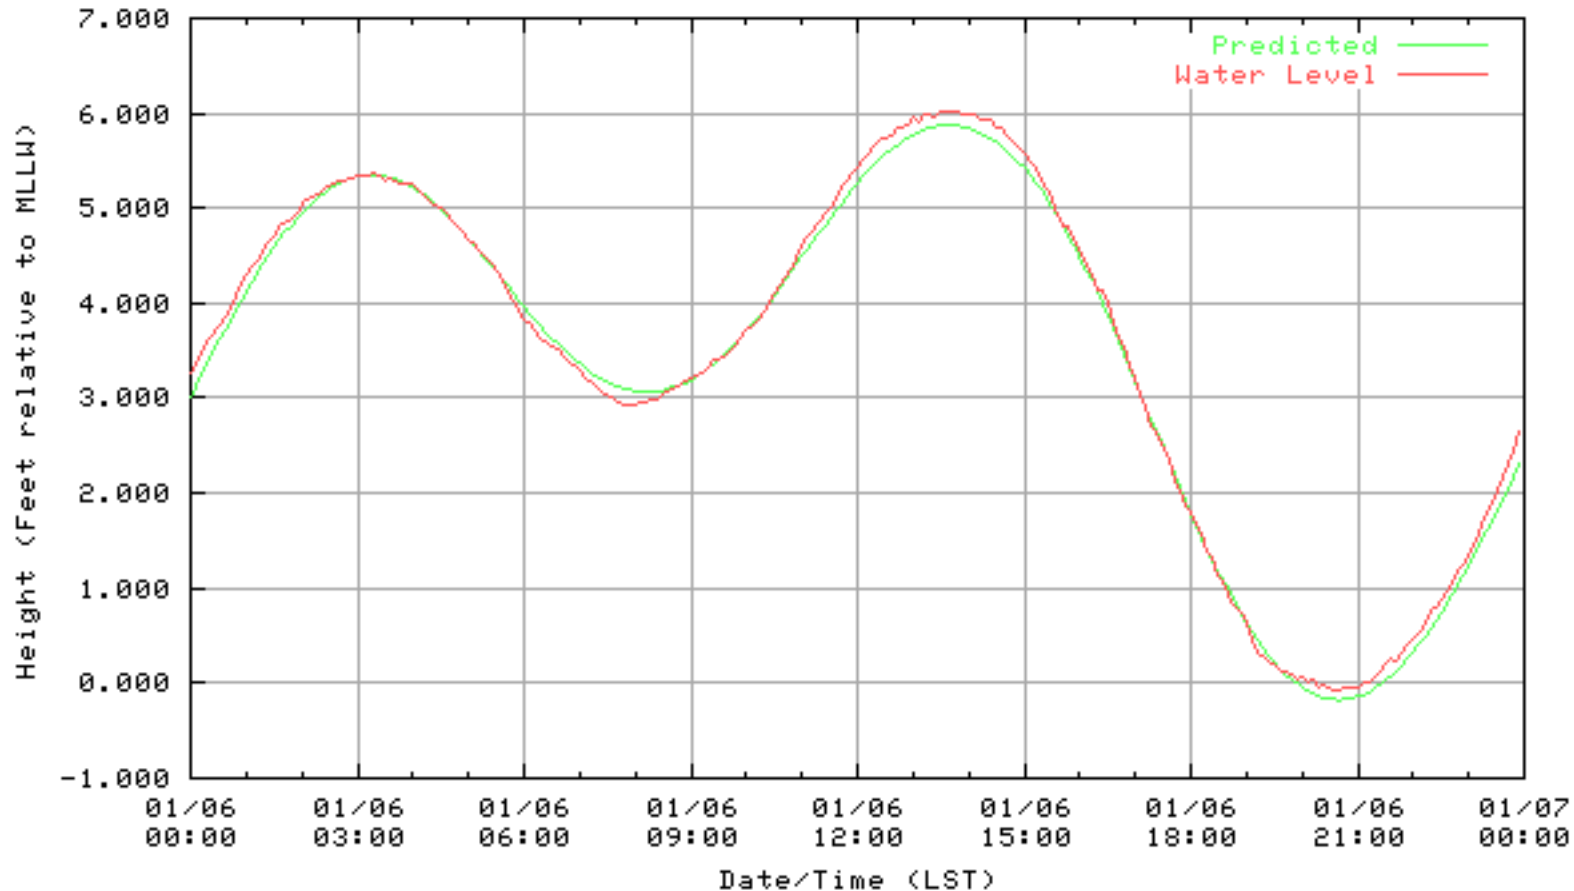

NOAA/NOS/CO-OPS
Verified 6 Minute Water Level Plot
9414863 RICHMOND, CHEVRON OIL PIER , CA
from 01/06/2003 - 01/06/2003