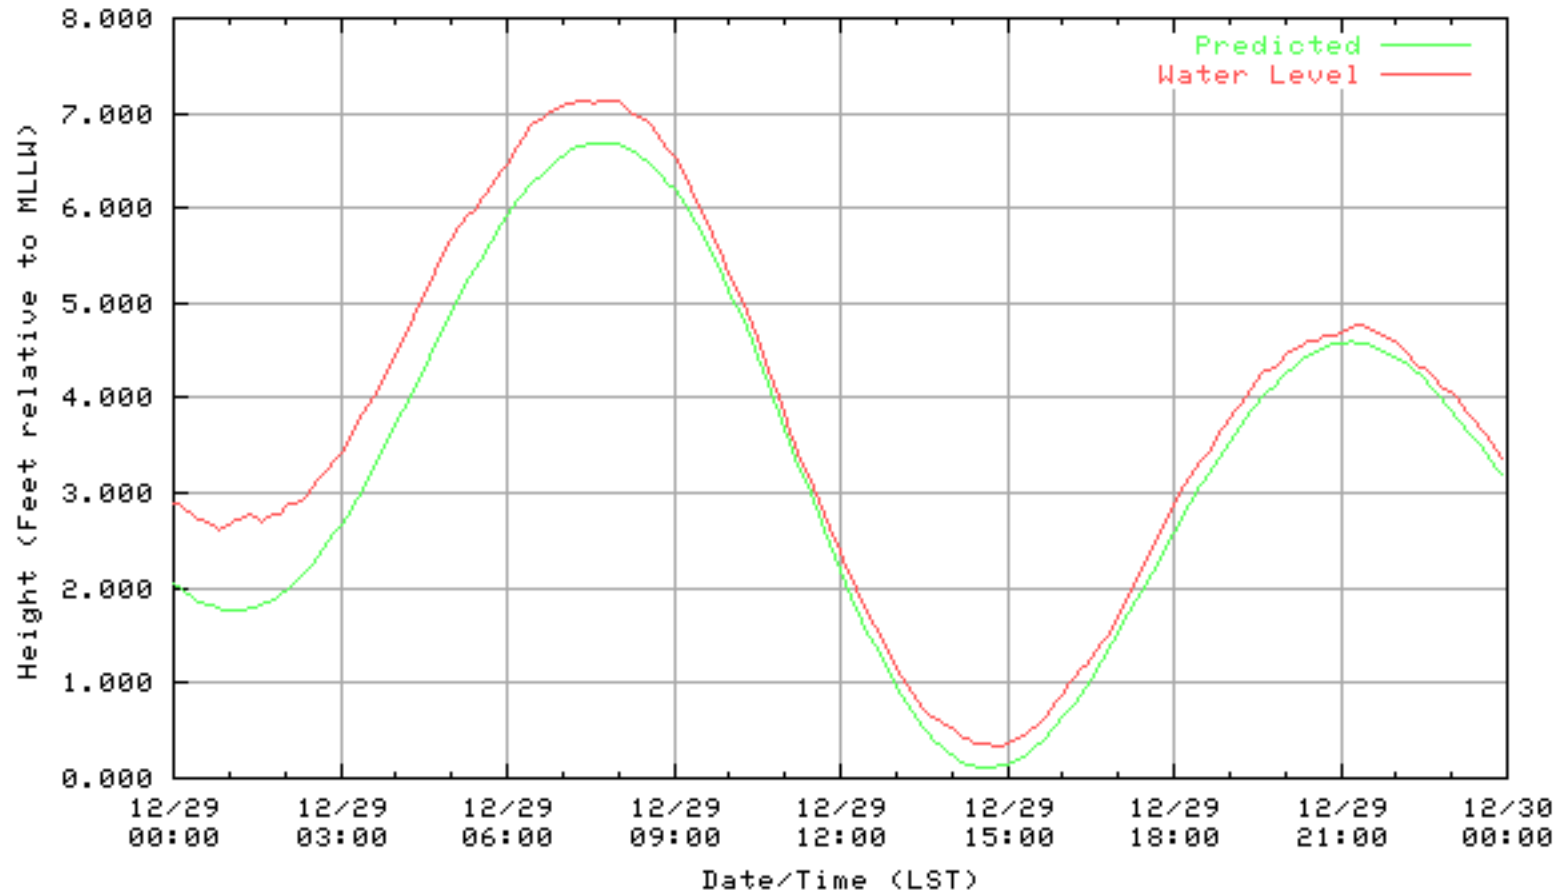

NOAA/NOS/CO-OPS
Verified 6 Minute Water Level Plot
9414863 RICHMOND, CHEVRON OIL PIER , CA
from 12/29/2002 - 12/29/2002