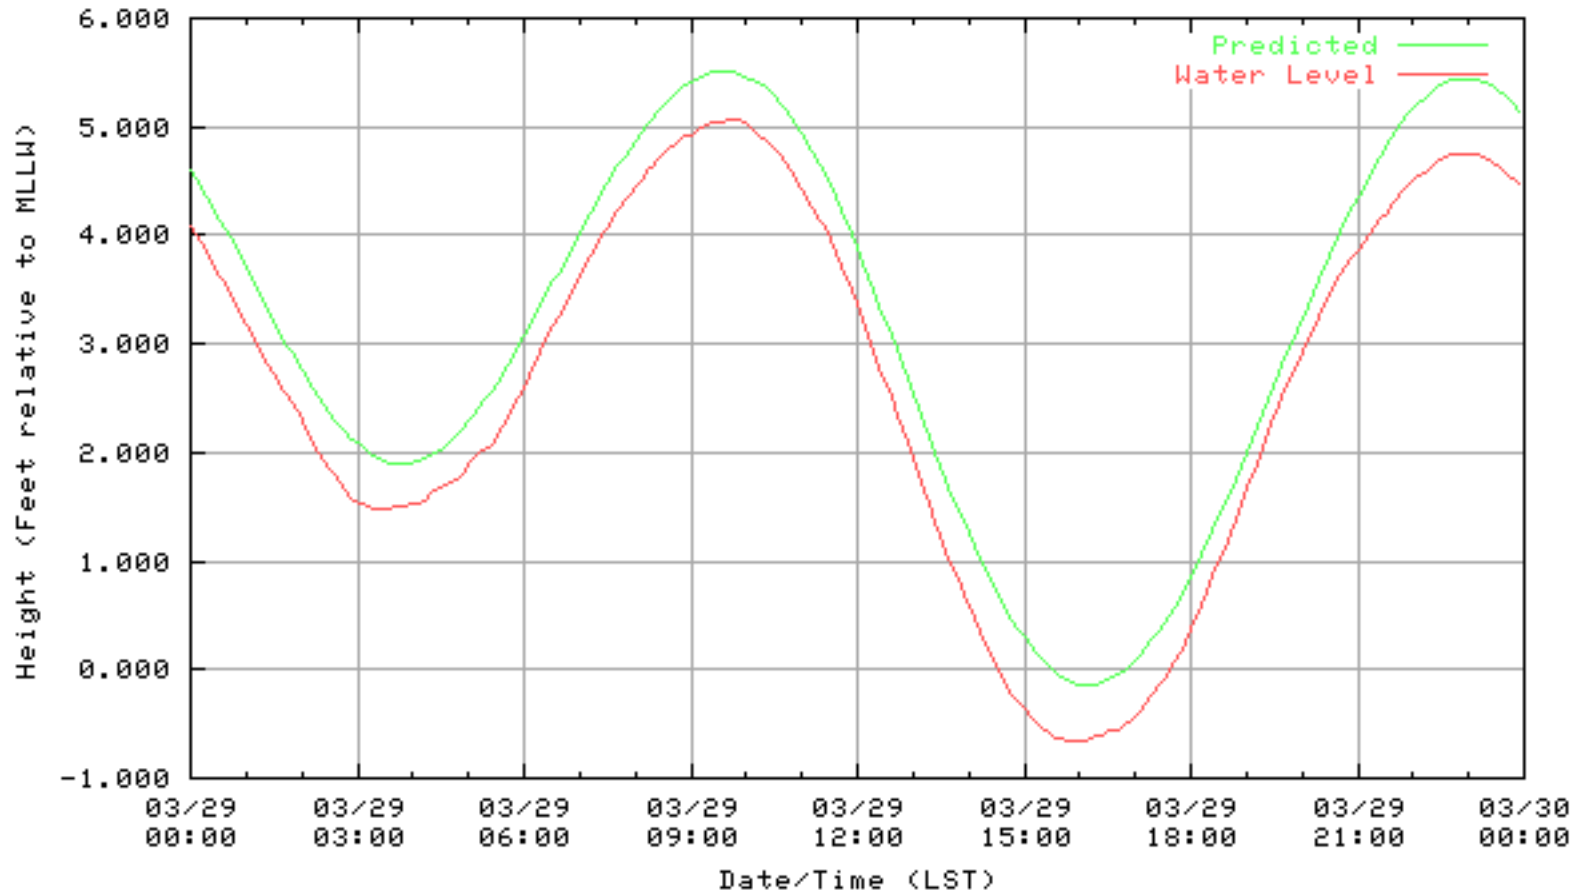

NOAA/NOS/CO-OPS
Verified 6 Minute Water Level Plot
9414863 RICHMOND, CHEVRON OIL PIER , CA
from 03/29/2003 - 03/29/2003