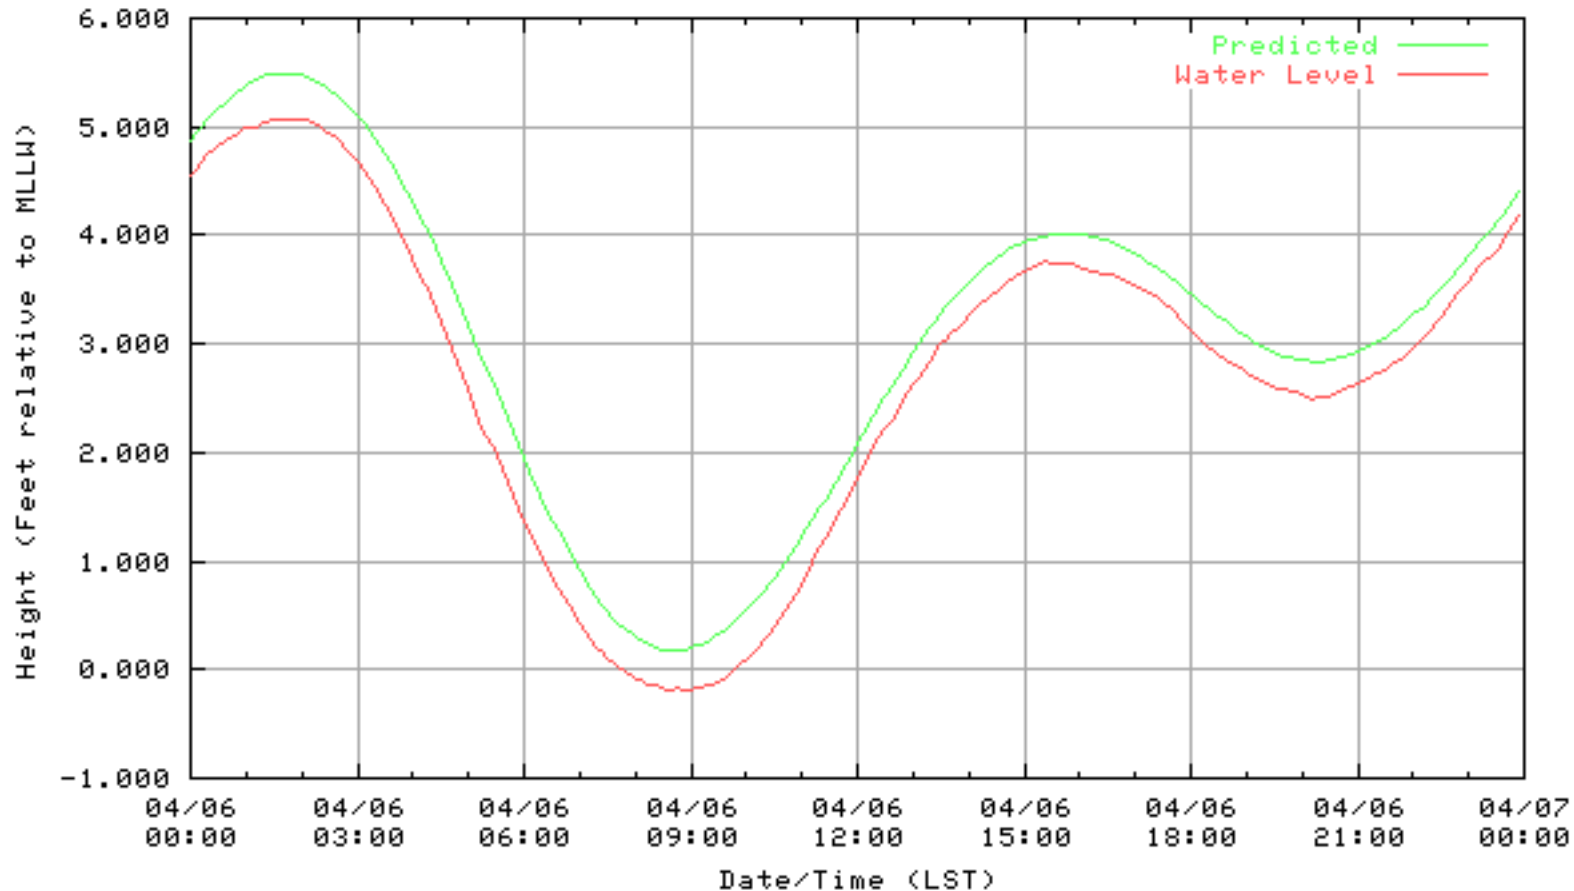

NOAA/NOS/CO-OPS
Verified 6 Minute Water Level Plot
9414863 RICHMOND, CHEVRON OIL PIER , CA
from 04/06/2003 - 04/06/2003