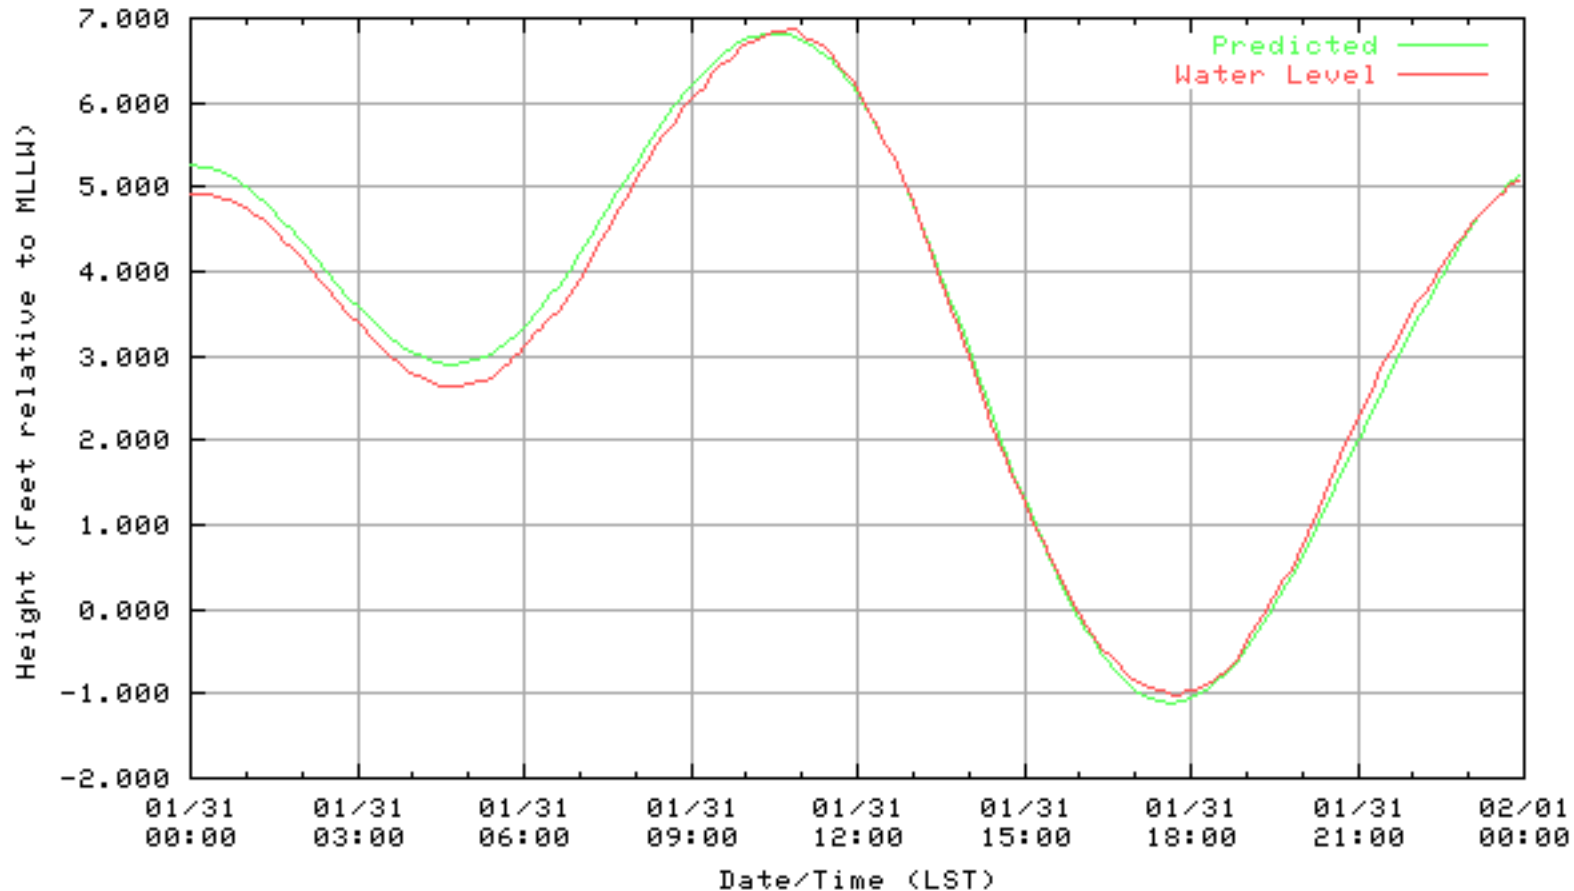

NOAA/NOS/CO-OPS
Verified 6 Minute Water Level Plot
9414863 RICHMOND, CHEVRON OIL PIER , CA
from 01/31/2003 - 01/31/2003