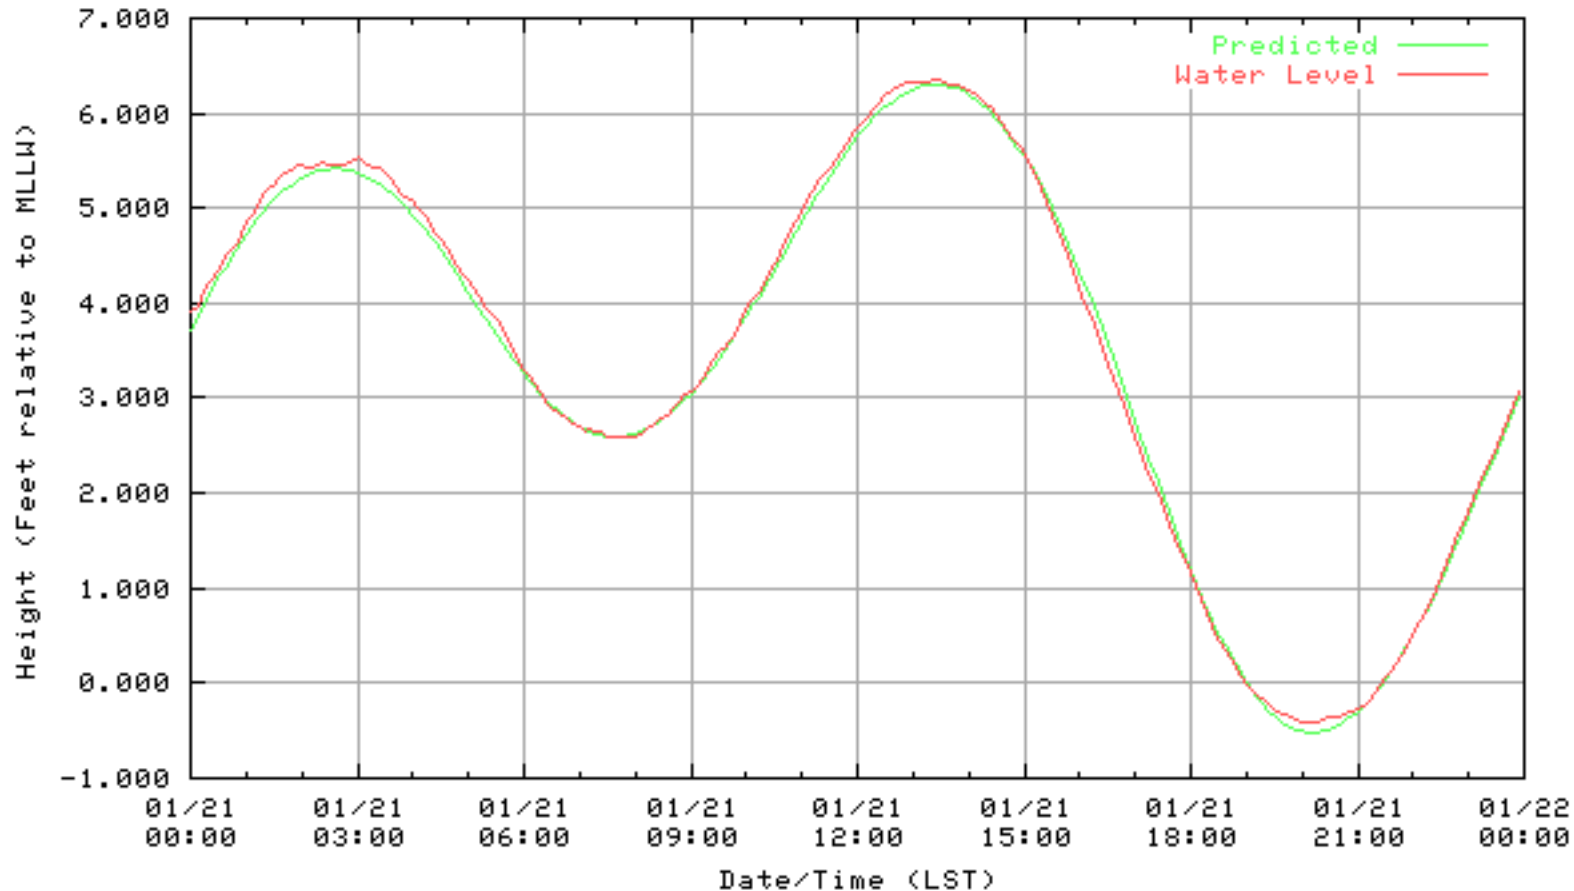

NOAA/NOS/CO-OPS
Verified 6 Minute Water Level Plot
9414863 RICHMOND, CHEVRON OIL PIER , CA
from 01/21/2003 - 01/21/2003