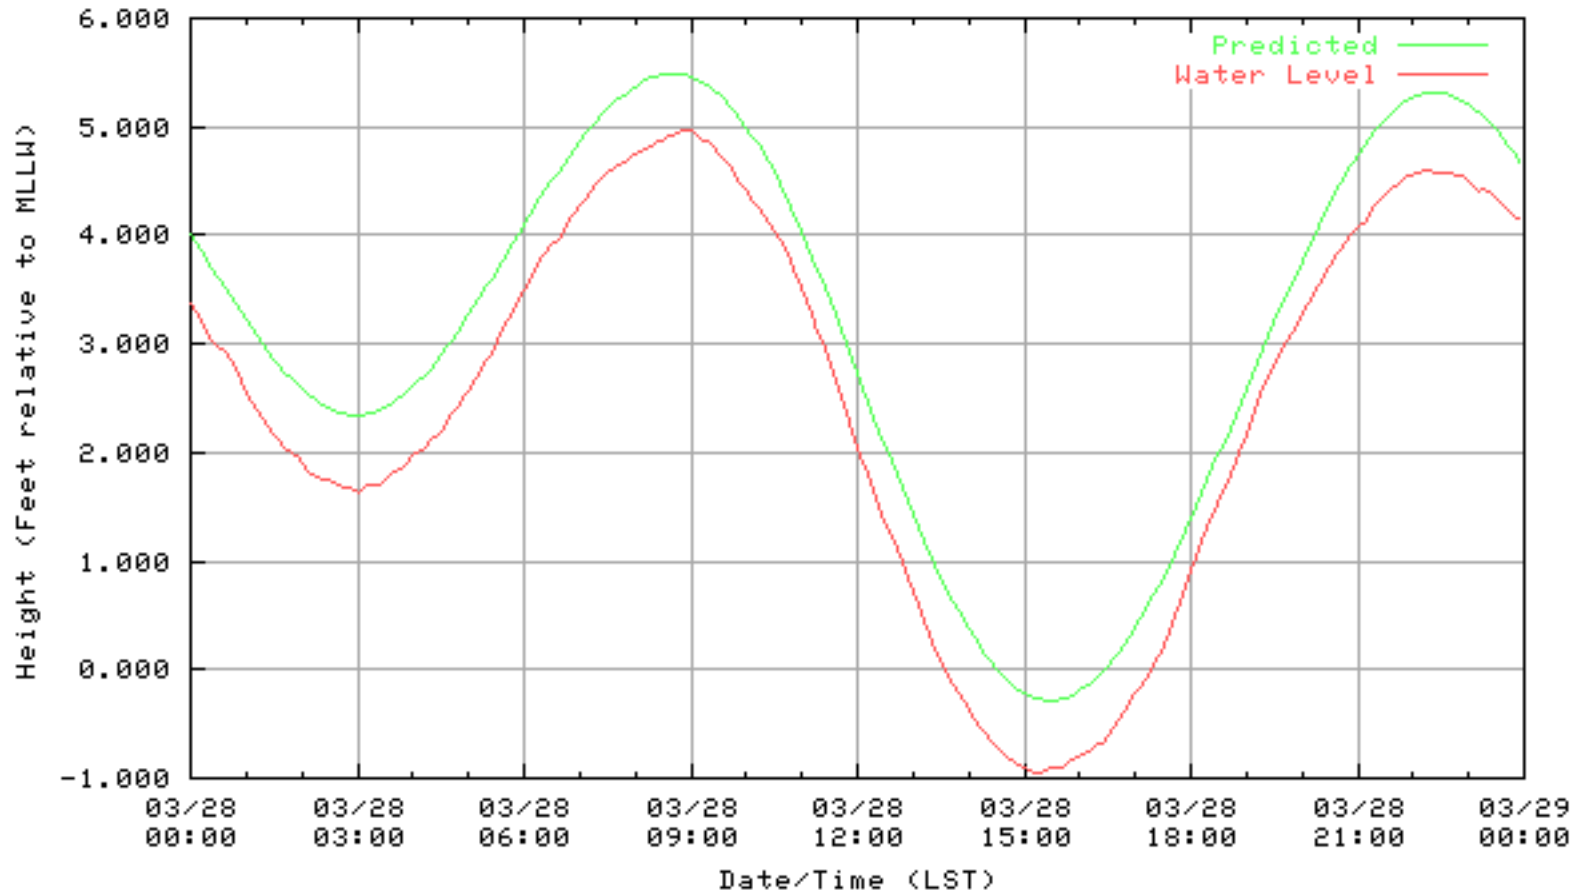

NOAA/NOS/CO-OPS
Verified 6 Minute Water Level Plot
9414863 RICHMOND, CHEVRON OIL PIER , CA
from 03/28/2003 - 03/28/2003