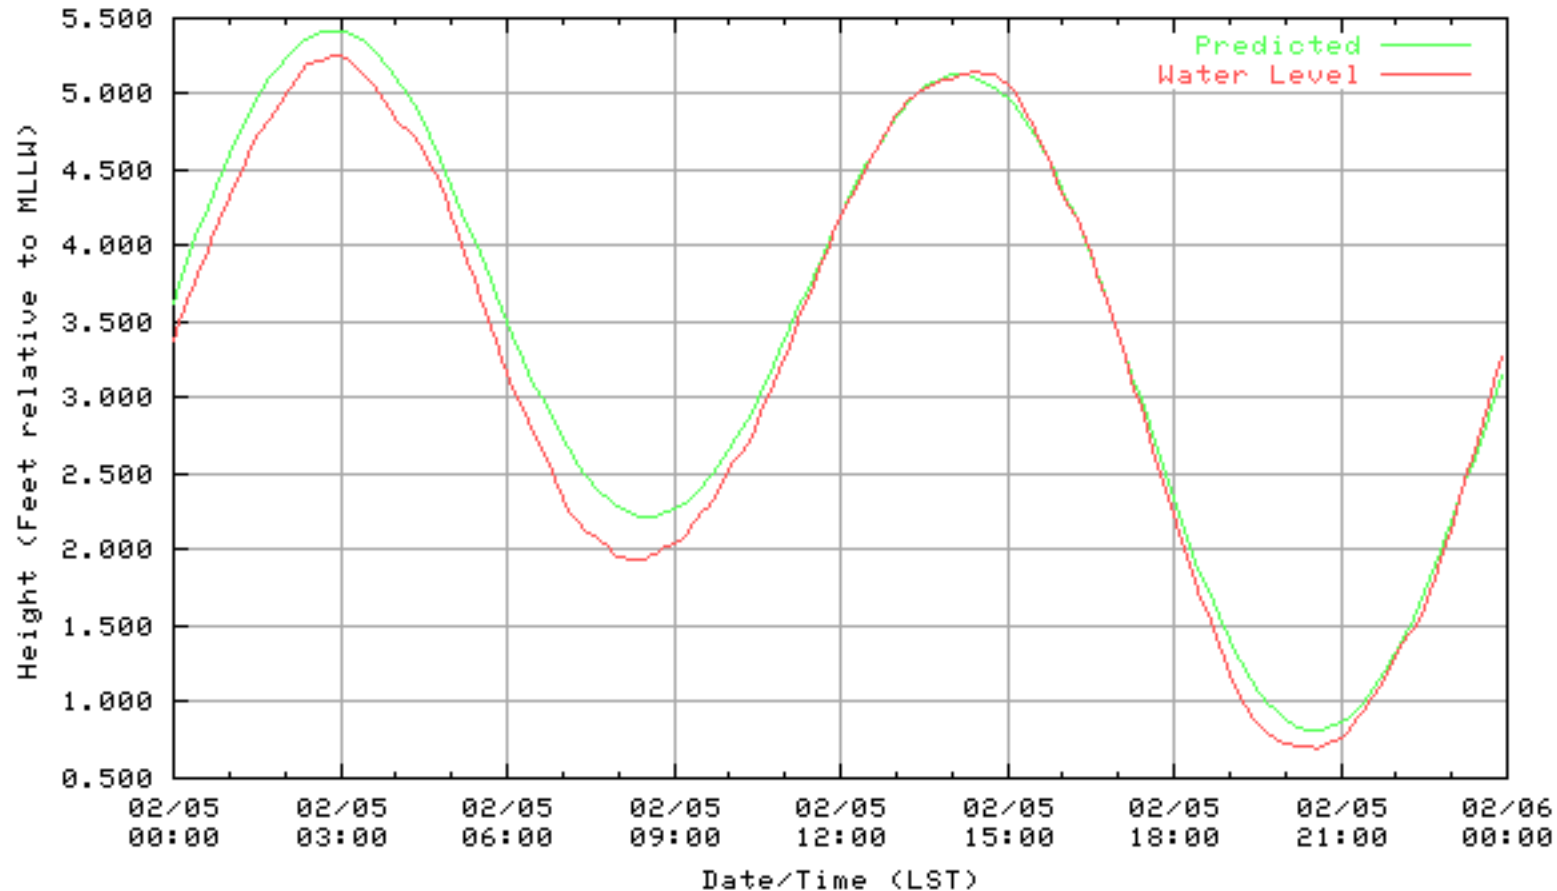

NOAA/NOS/CO-OPS
Verified 6 Minute Water Level Plot
9414863 RICHMOND, CHEVRON OIL PIER , CA
from 02/05/2003 - 02/05/2003