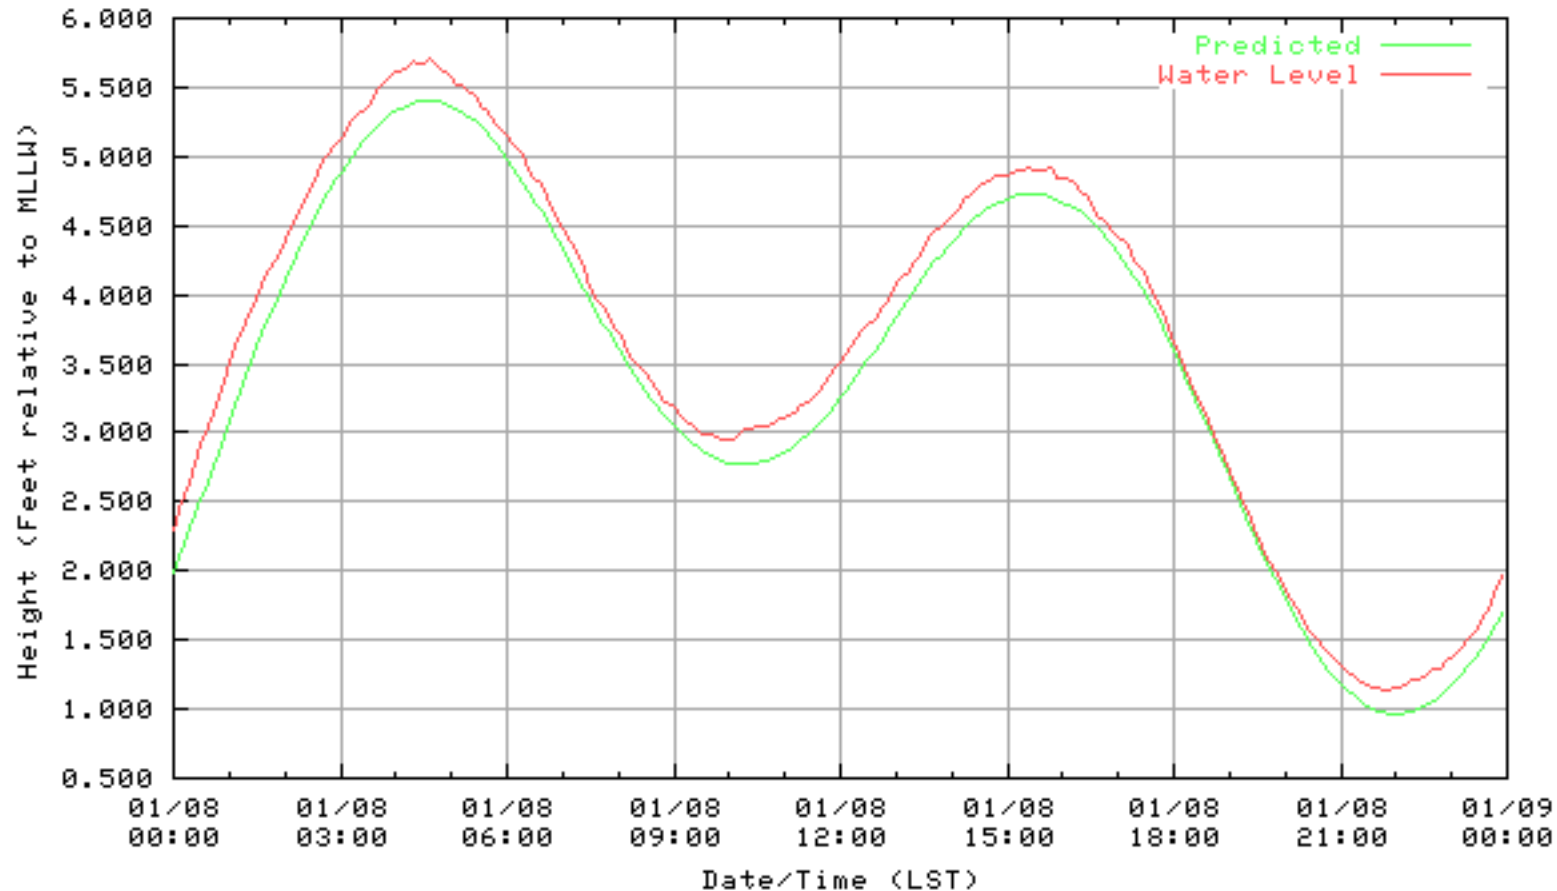

NOAA/NOS/CO-OPS
Verified 6 Minute Water Level Plot
9414863 RICHMOND, CHEVRON OIL PIER , CA
from 01/08/2003 - 01/08/2003