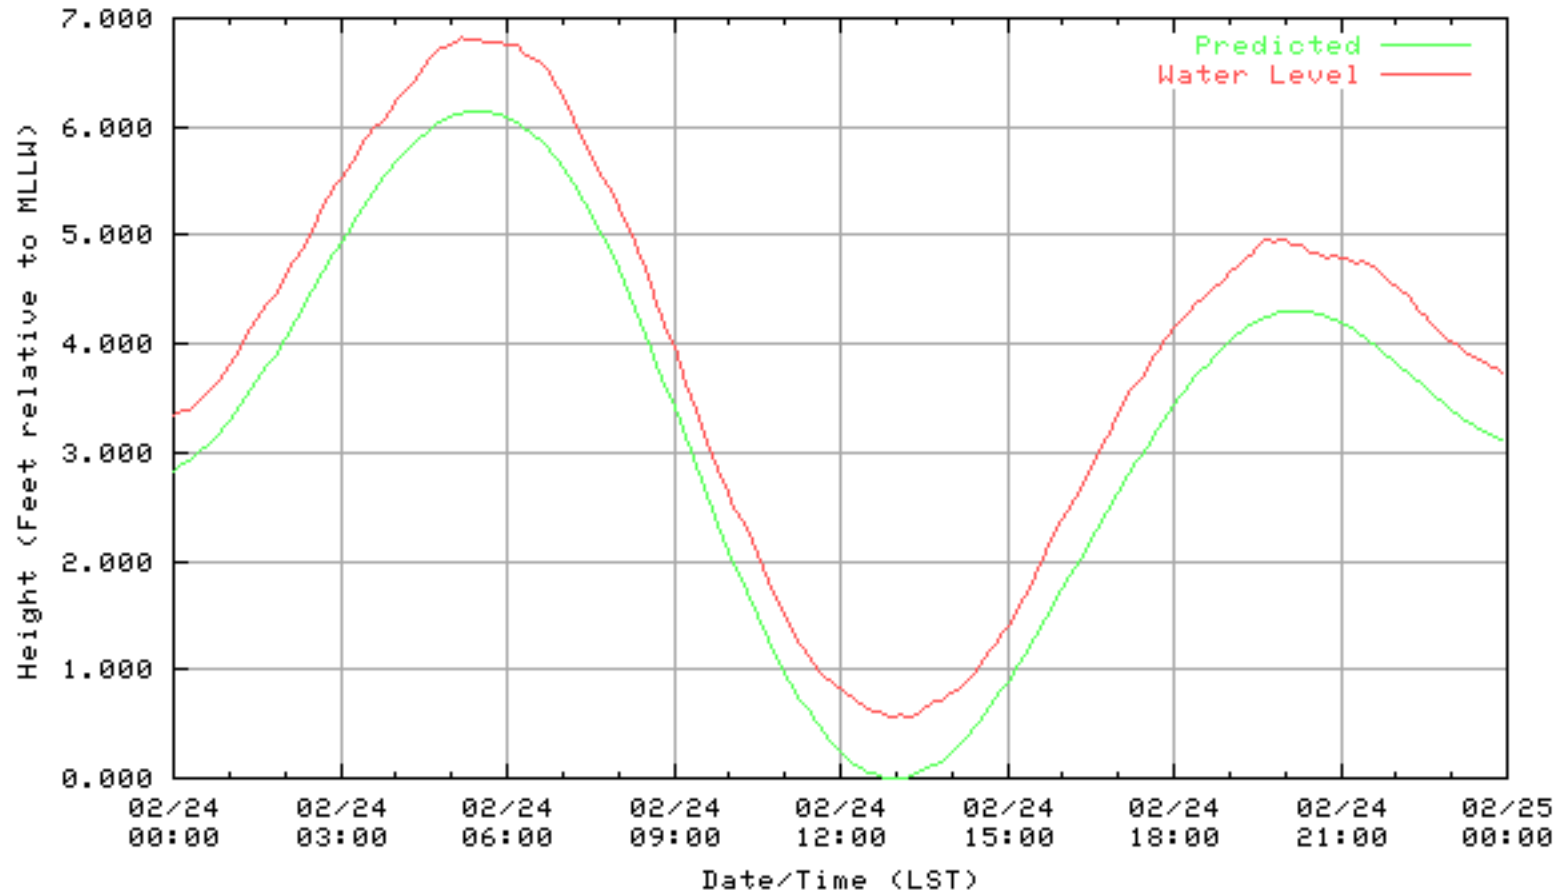

NOAA/NOS/CO-OPS
Verified 6 Minute Water Level Plot
9414863 RICHMOND, CHEVRON OIL PIER , CA
from 02/24/2003 - 02/24/2003