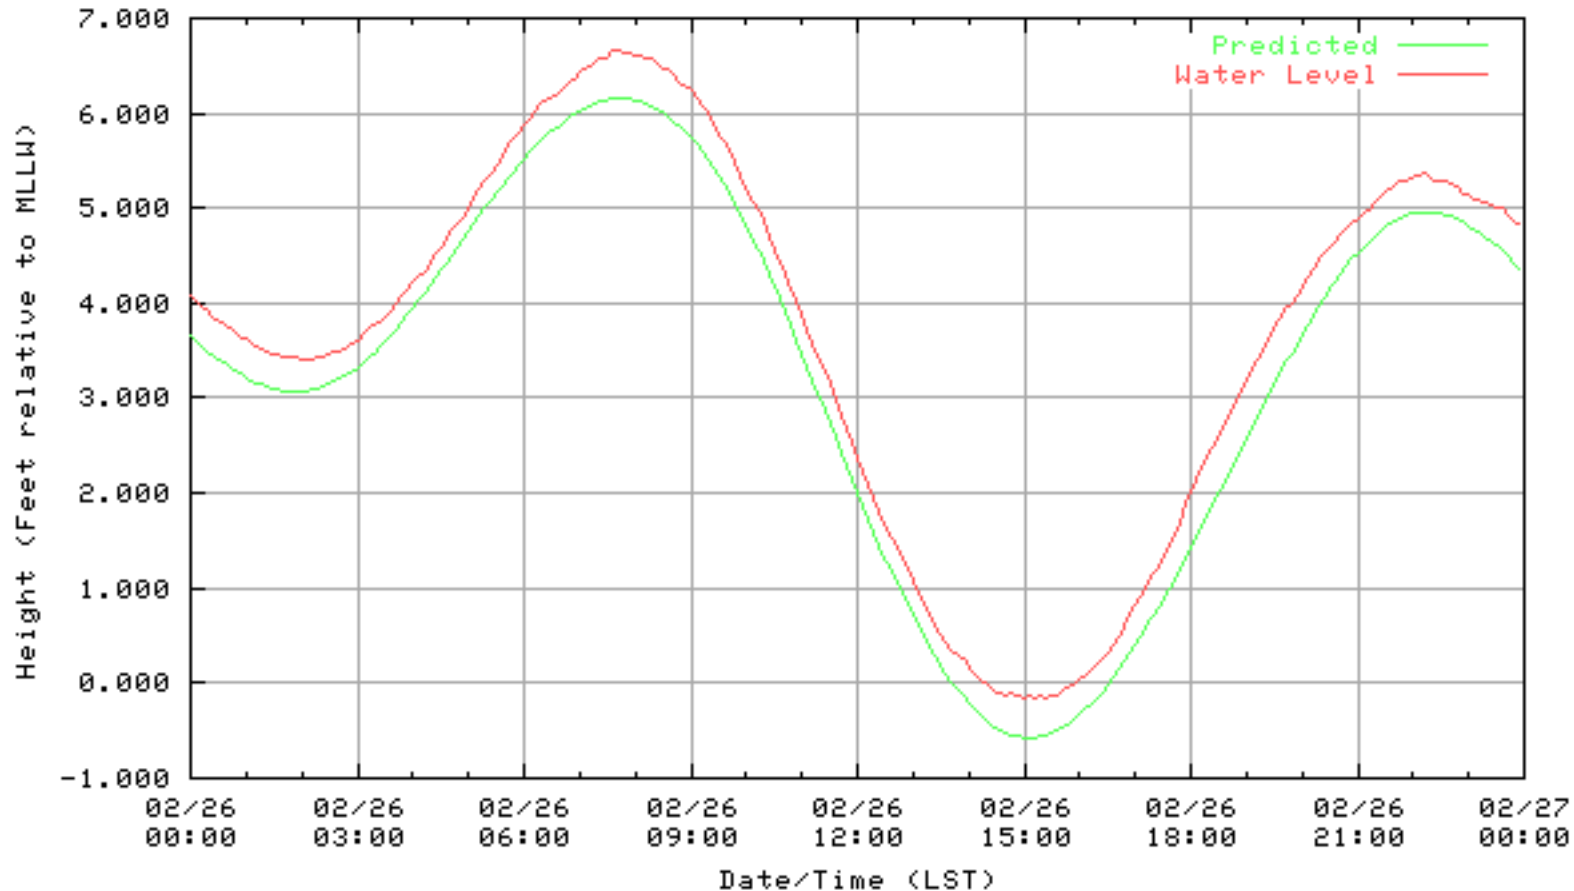

NOAA/NOS/CO-OPS
Verified 6 Minute Water Level Plot
9414863 RICHMOND, CHEVRON OIL PIER , CA
from 02/26/2003 - 02/26/2003