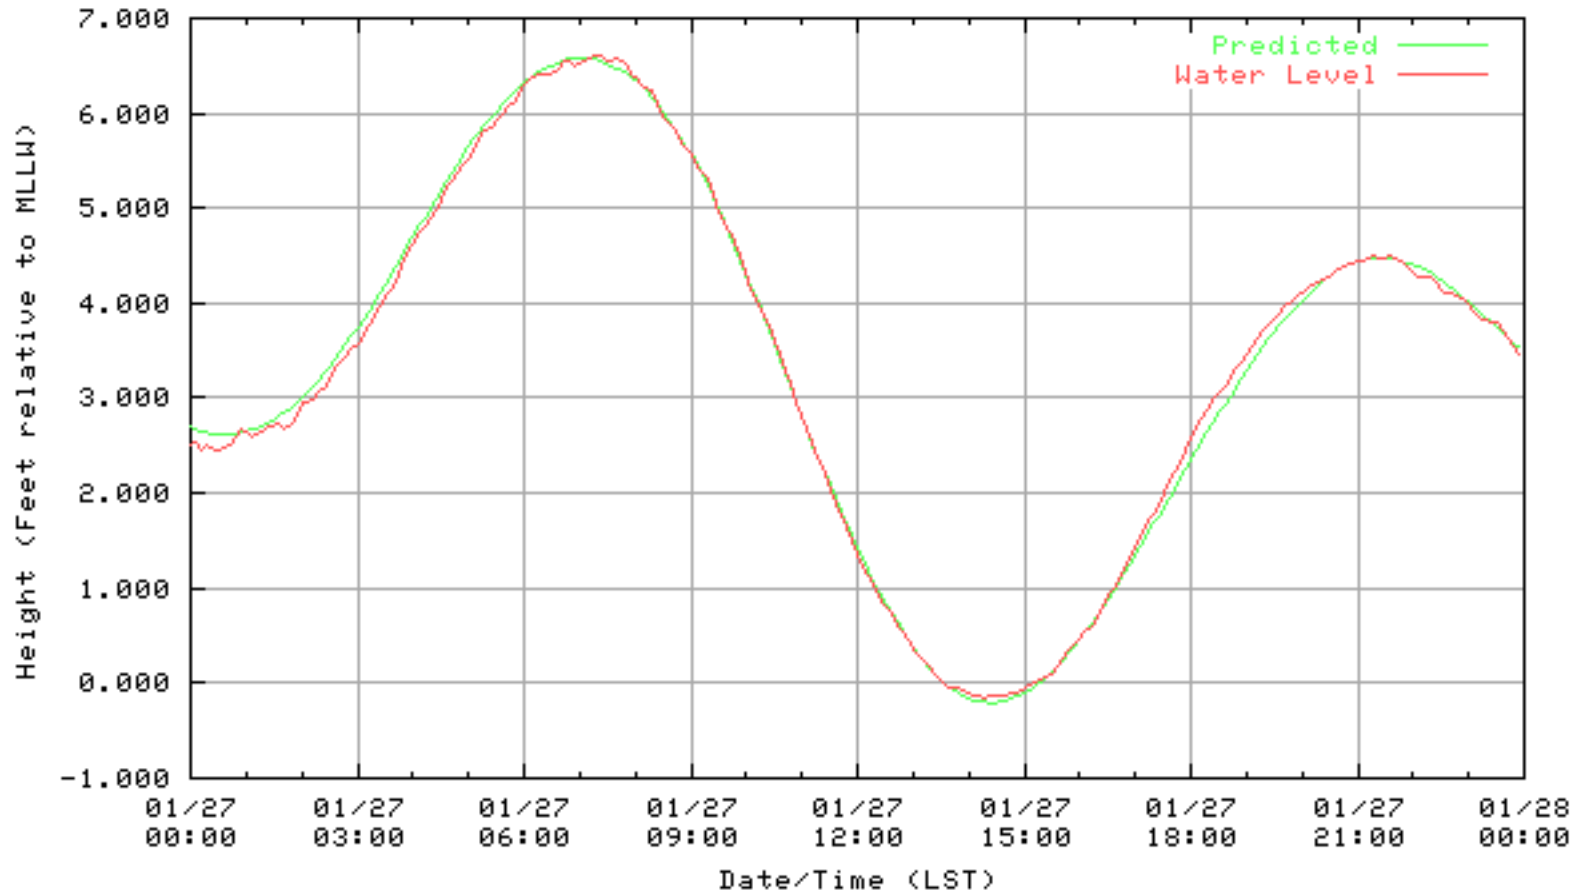

NOAA/NOS/CO-OPS
Verified 6 Minute Water Level Plot
9414863 RICHMOND, CHEVRON OIL PIER , CA
from 01/27/2003 - 01/27/2003