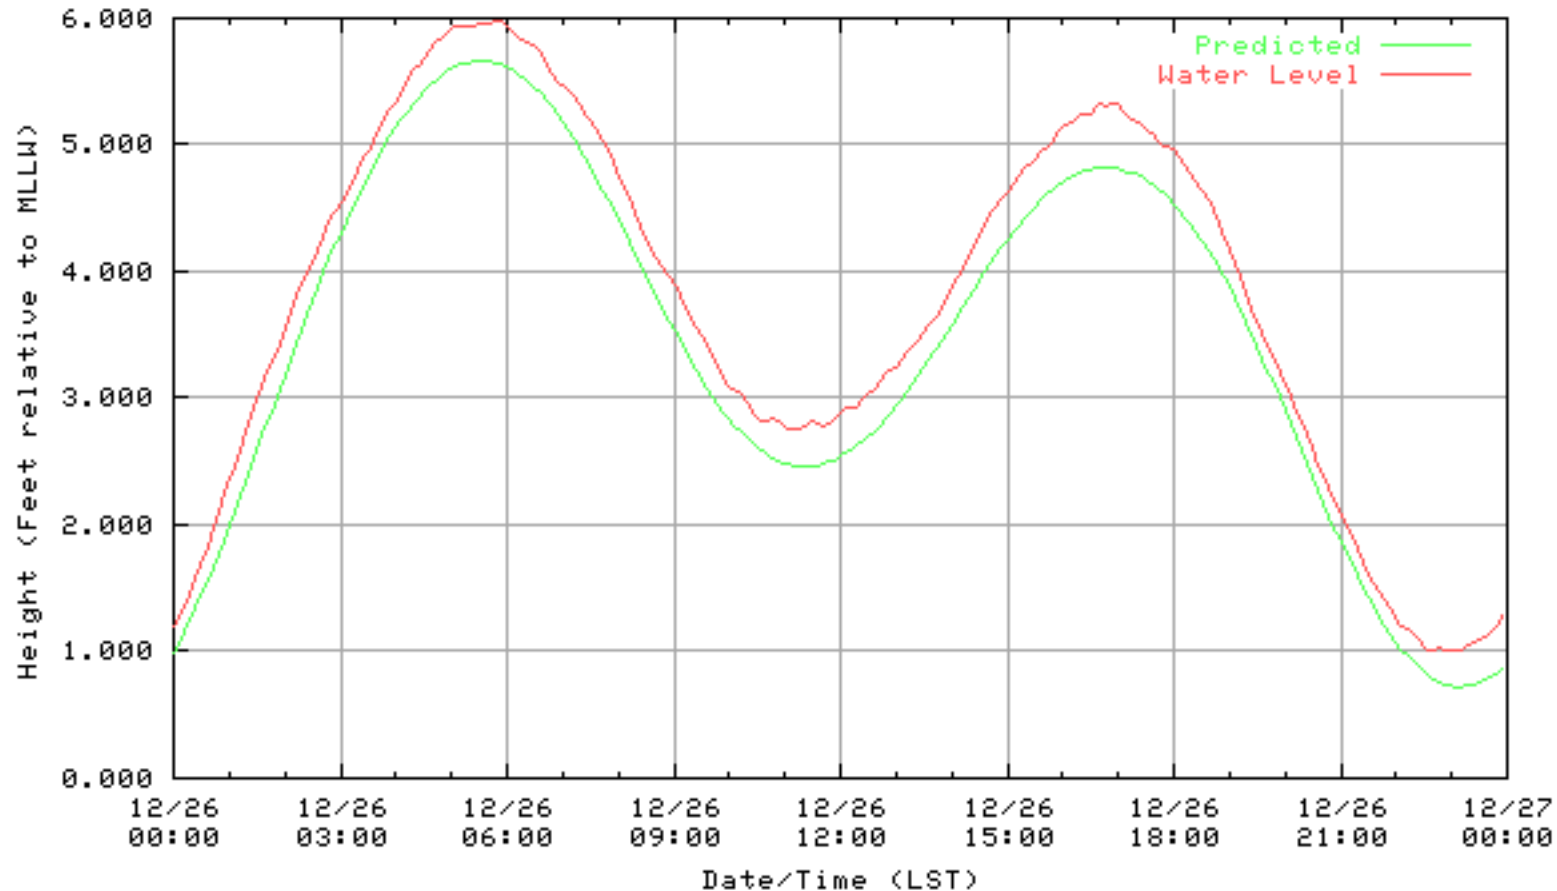

NOAA/NOS/CO-OPS
Verified 6 Minute Water Level Plot
9414863 RICHMOND, CHEVRON OIL PIER , CA
from 12/26/2002 - 12/26/2002