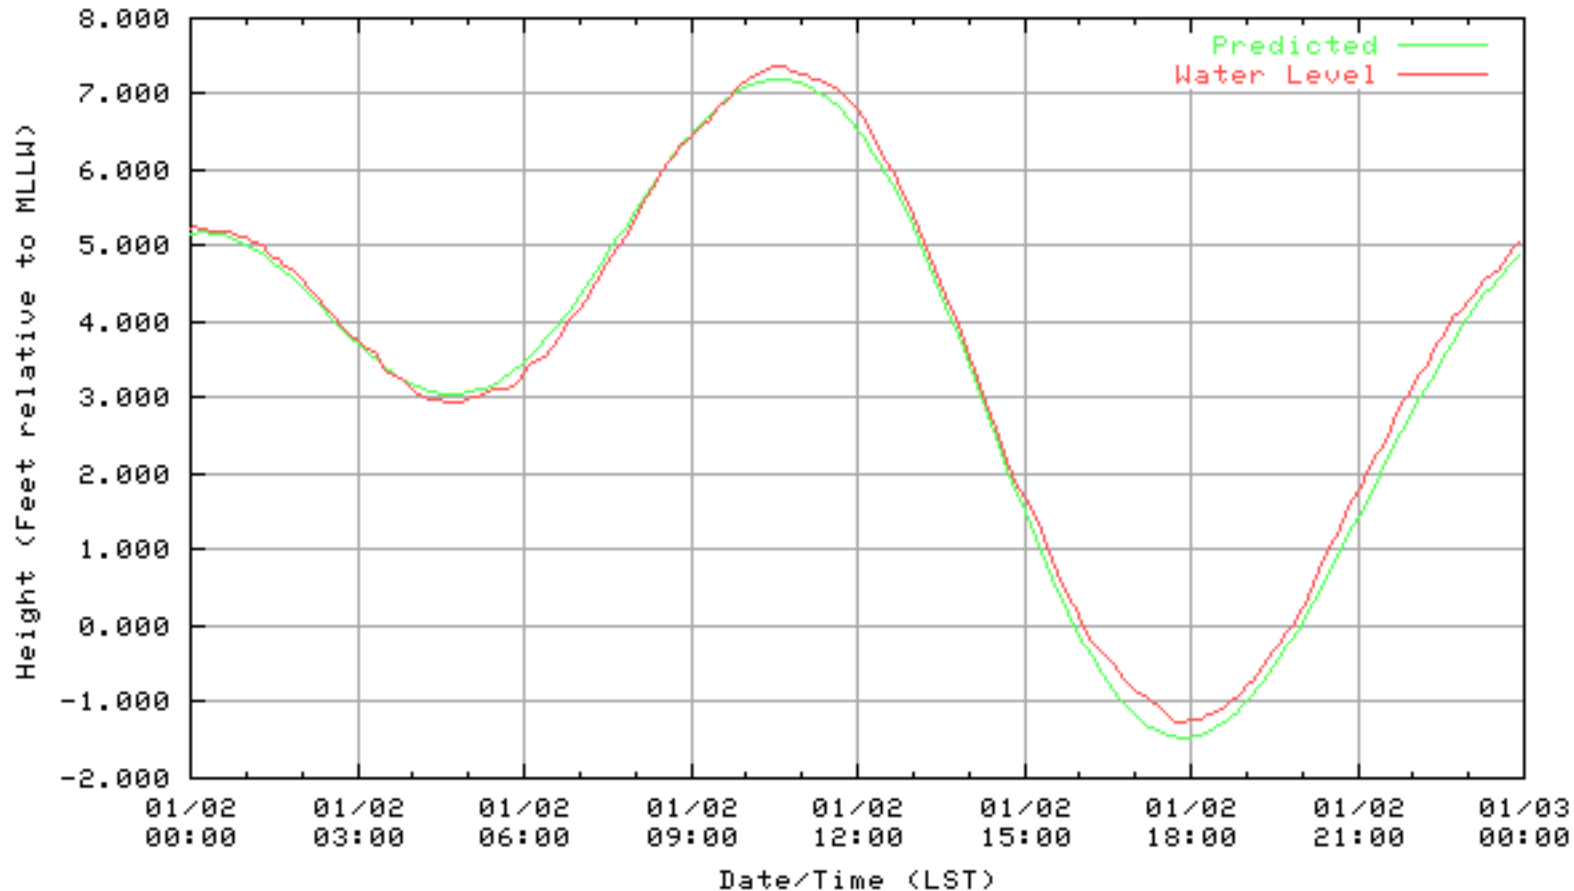

NOAA/NOS/CO-OPS
Verified 6 Minute Water Level Plot
9414863 RICHMOND, CHEVRON OIL PIER , CA
from 01/02/2003 - 01/02/2003