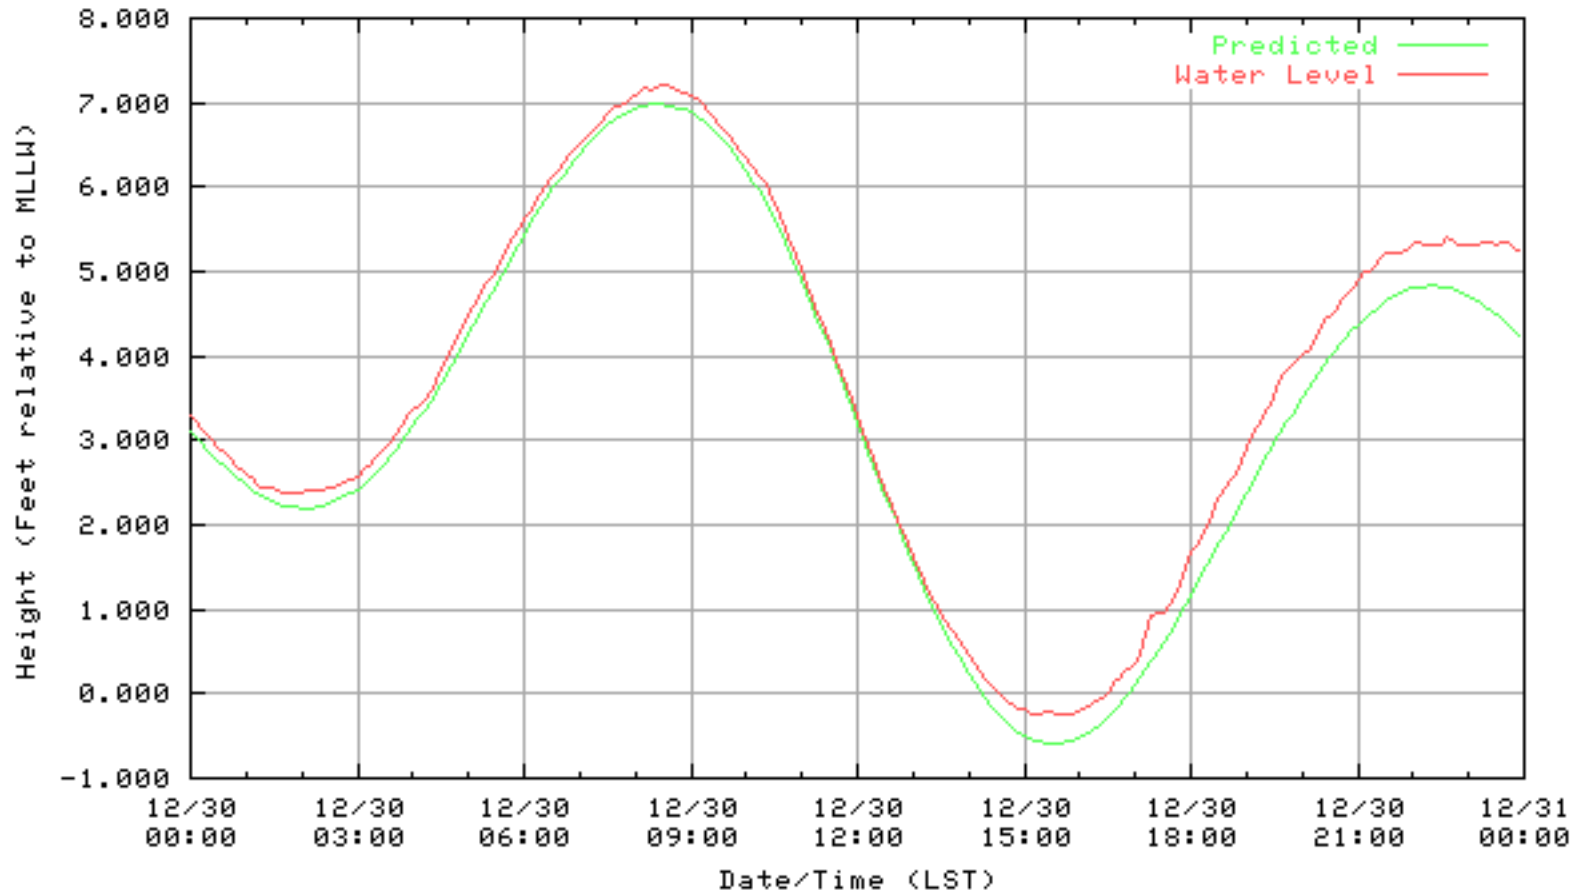

NOAA/NOS/CO-OPS
Verified 6 Minute Water Level Plot
9414863 RICHMOND, CHEVRON OIL PIER , CA
from 12/30/2002 - 12/30/2002