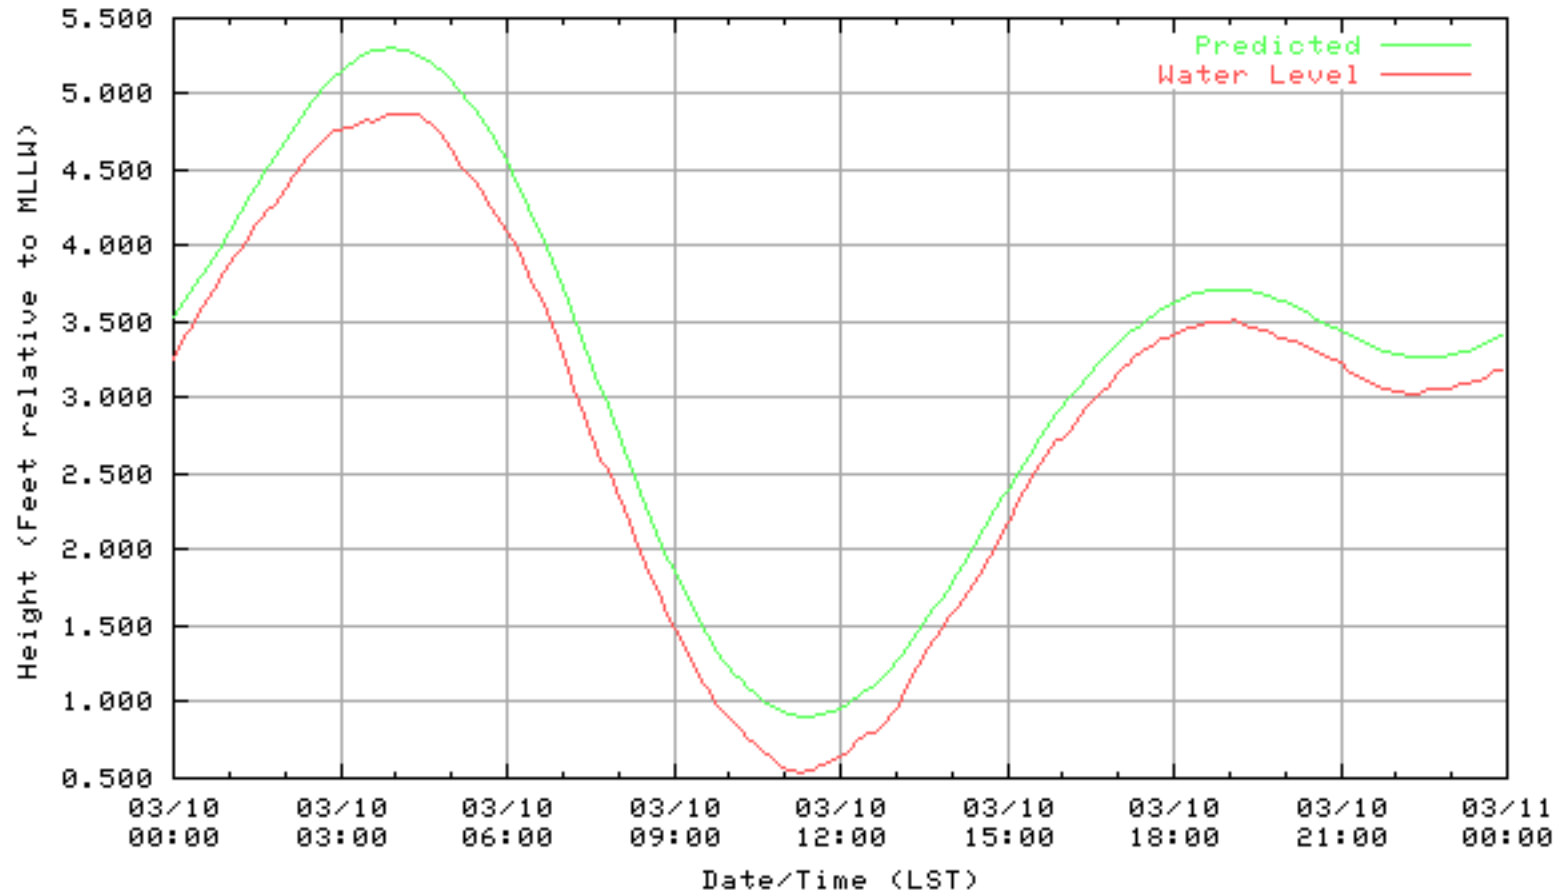

NOAA/NOS/CO-OPS
Verified 6 Minute Water Level Plot
9414863 RICHMOND, CHEVRON OIL PIER , CA
from 03/10/2003 - 03/10/2003