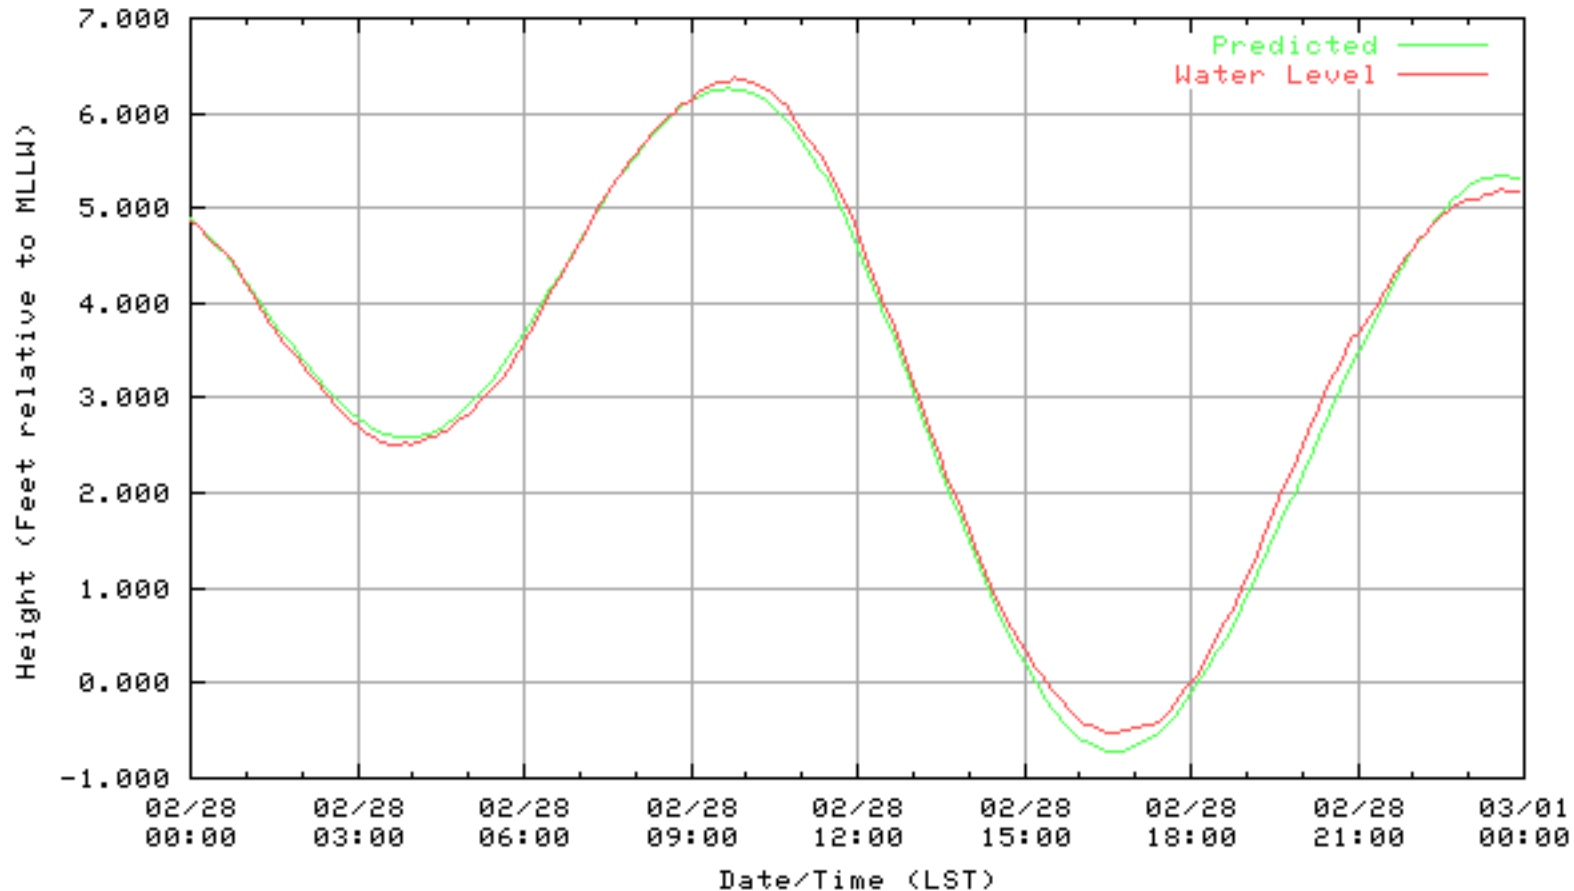

NOAA/NOS/CO-OPS
Verified 6 Minute Water Level Plot
9414863 RICHMOND, CHEVRON OIL PIER , CA
from 02/28/2003 - 02/28/2003