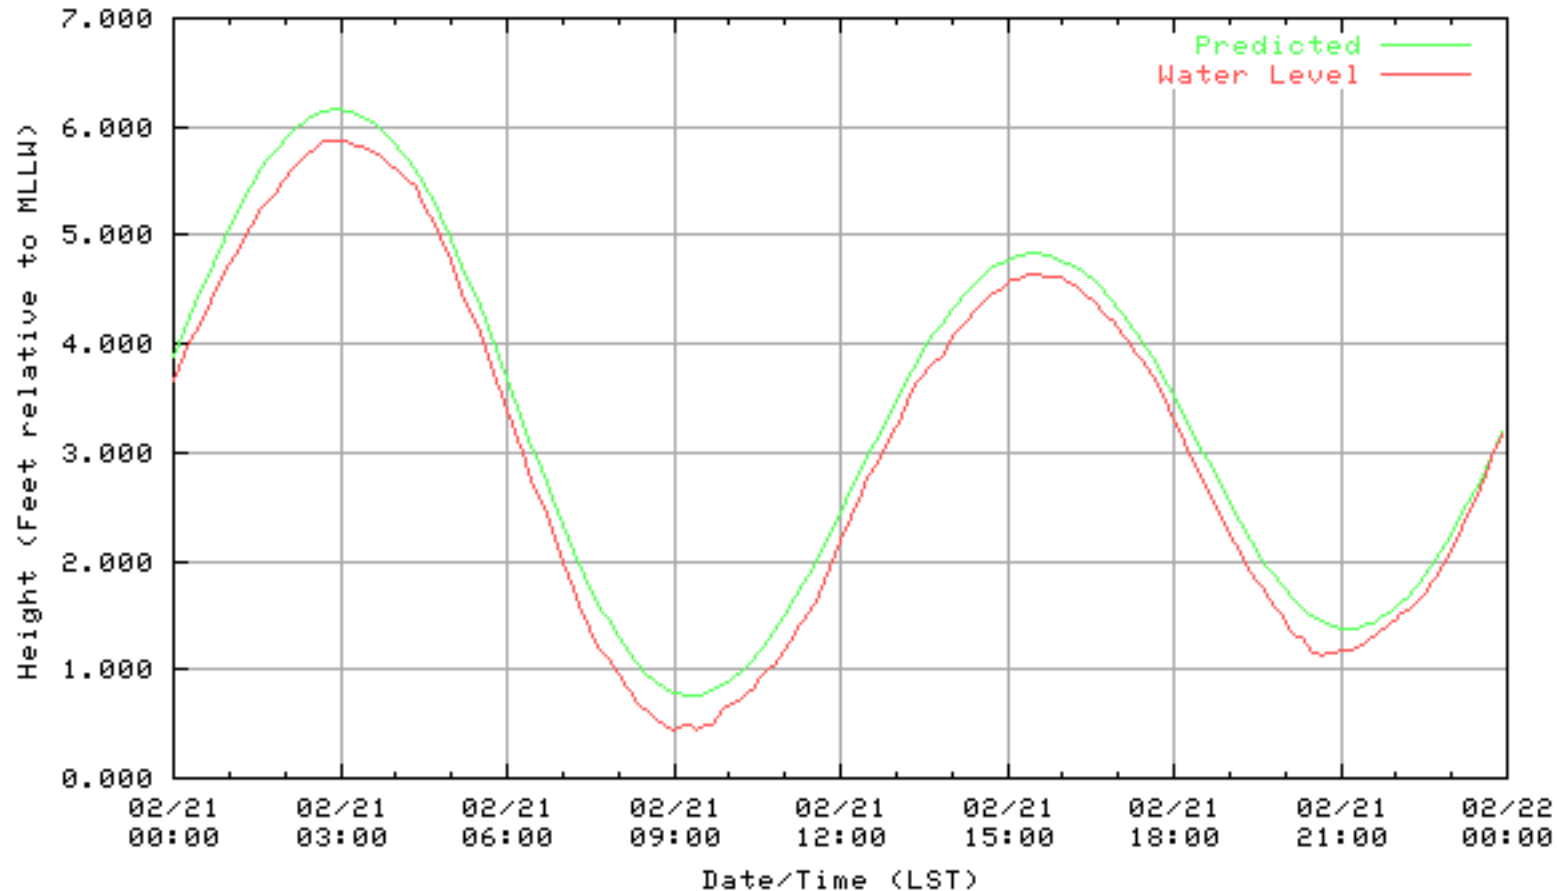

NOAA/NOS/CO-OPS
Verified 6 Minute Water Level Plot
9414863 RICHMOND, CHEVRON OIL PIER , CA
from 02/21/2003 - 02/21/2003