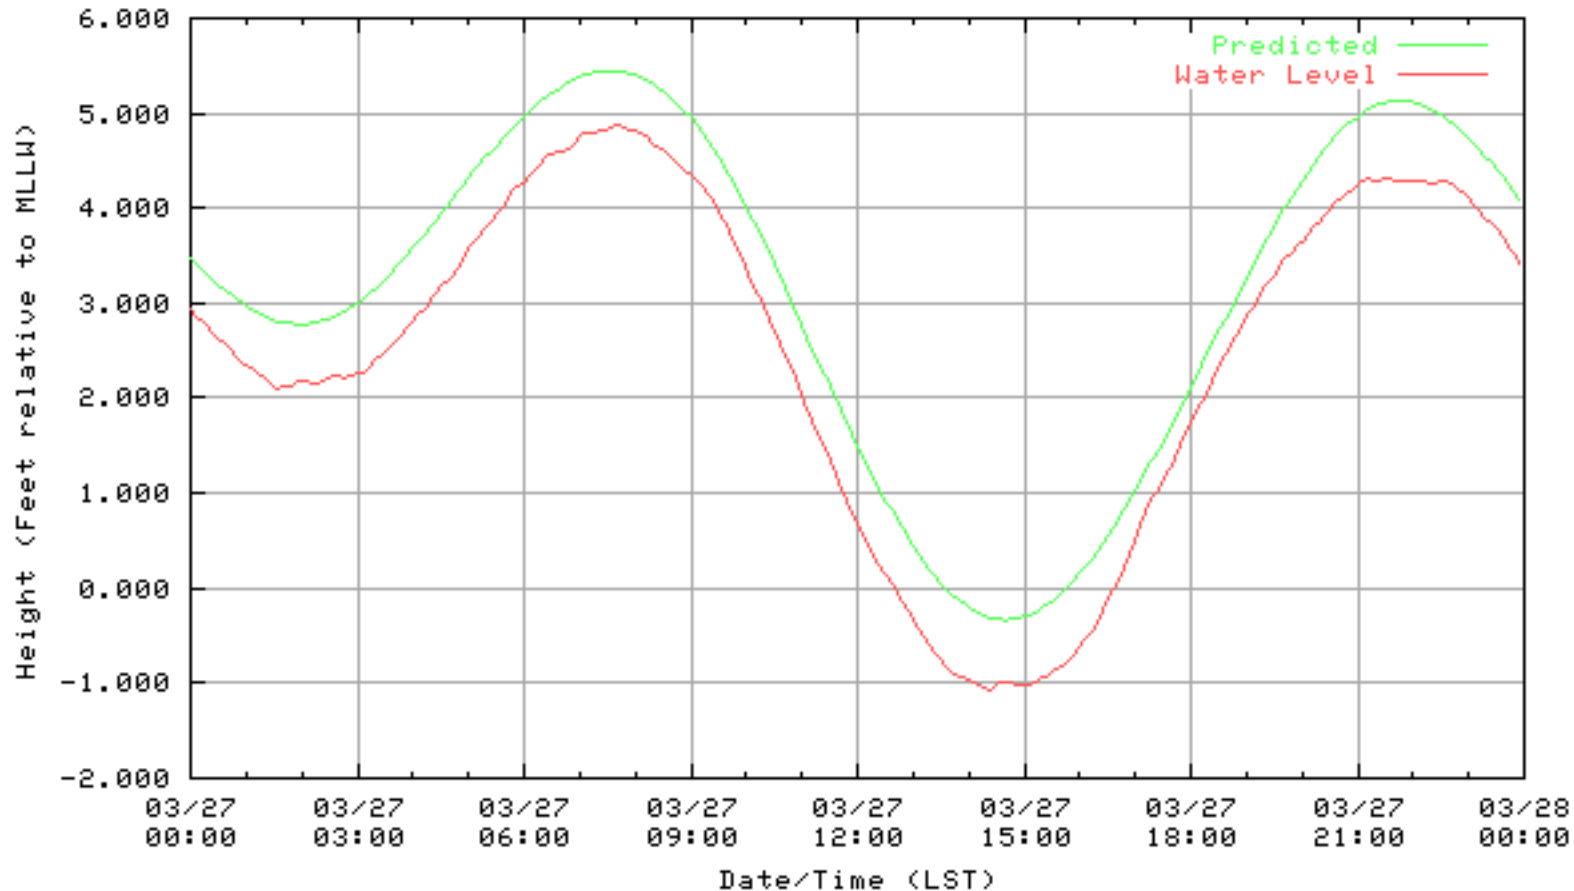

NOAA/NOS/CO-OPS
Verified 6 Minute Water Level Plot
9414863 RICHMOND, CHEVRON OIL PIER , CA
from 03/27/2003 - 03/27/2003