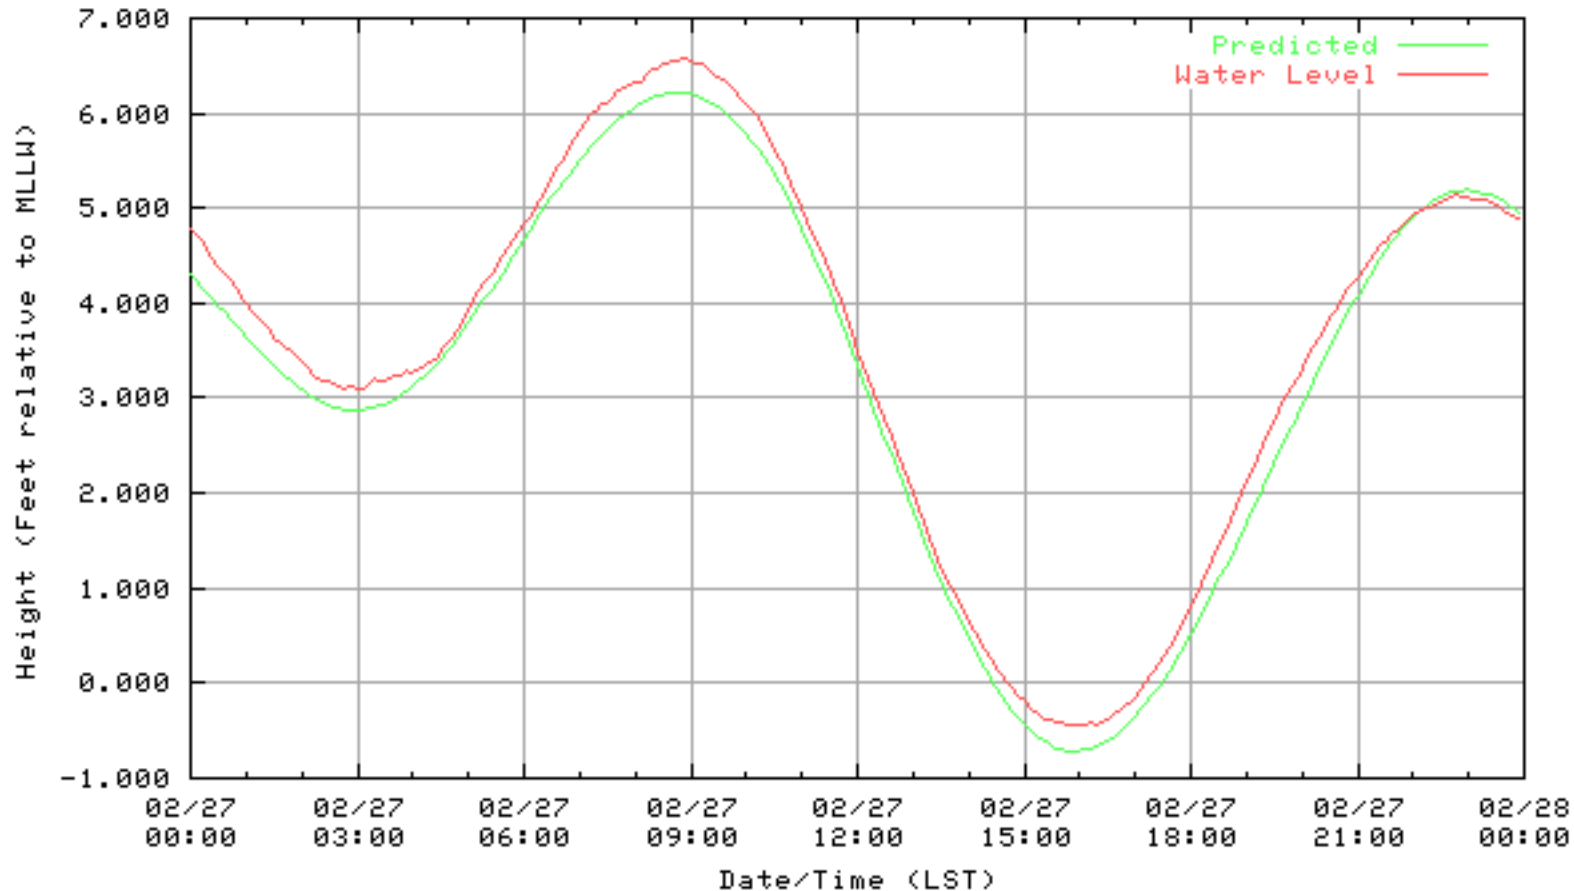

NOAA/NOS/CO-OPS
Verified 6 Minute Water Level Plot
9414863 RICHMOND, CHEVRON OIL PIER , CA
from 02/27/2003 - 02/27/2003