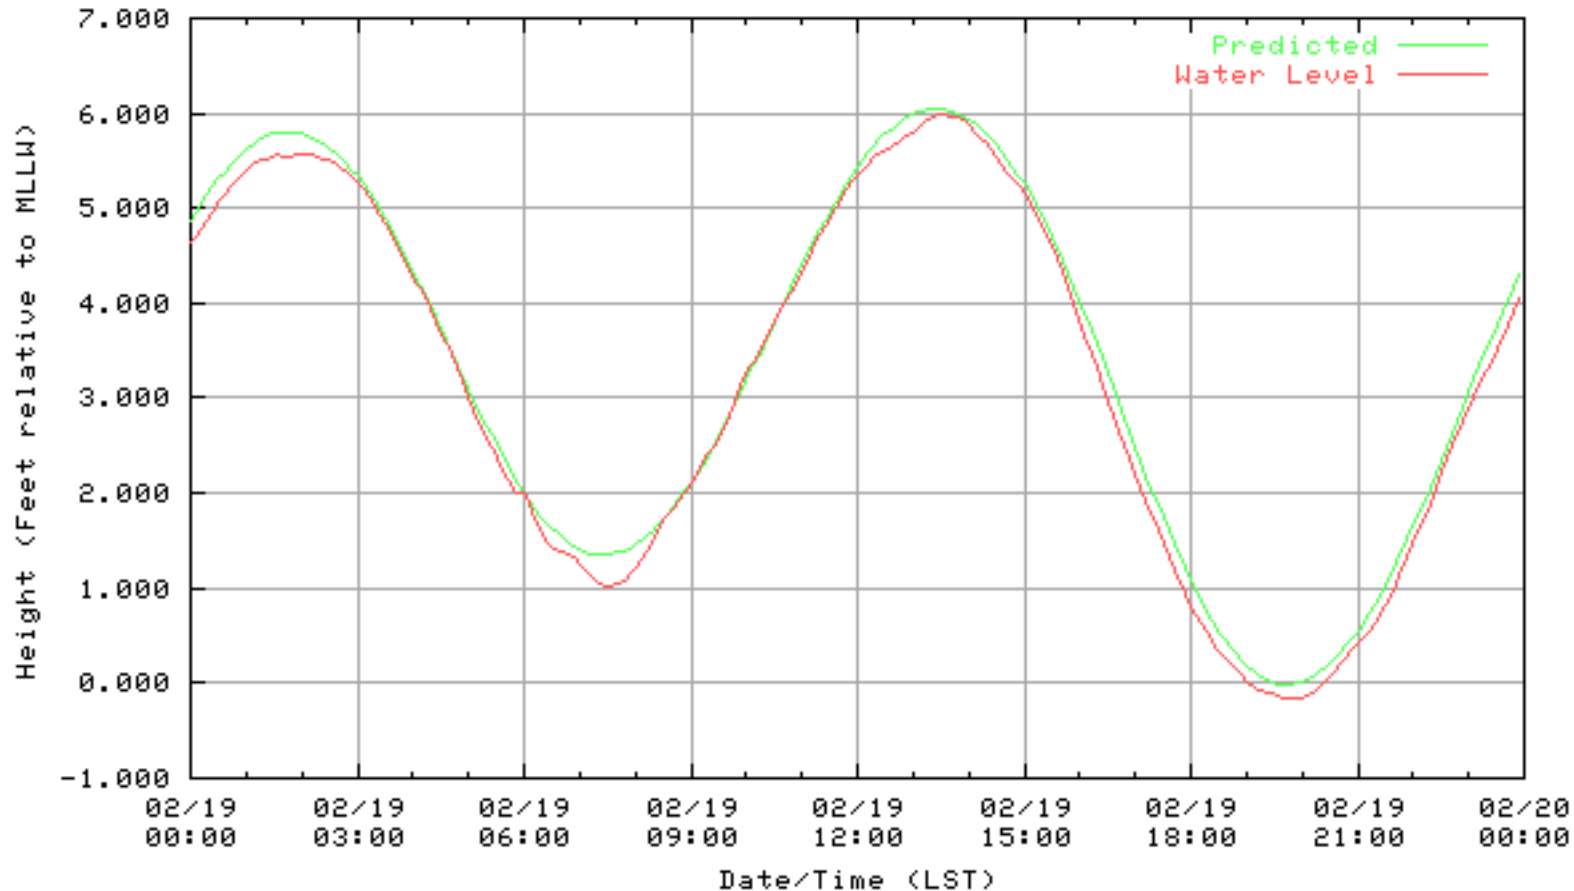

NOAA/NOS/CO-OPS
Verified 6 Minute Water Level Plot
9414863 RICHMOND, CHEVRON OIL PIER , CA
from 02/19/2003 - 02/19/2003