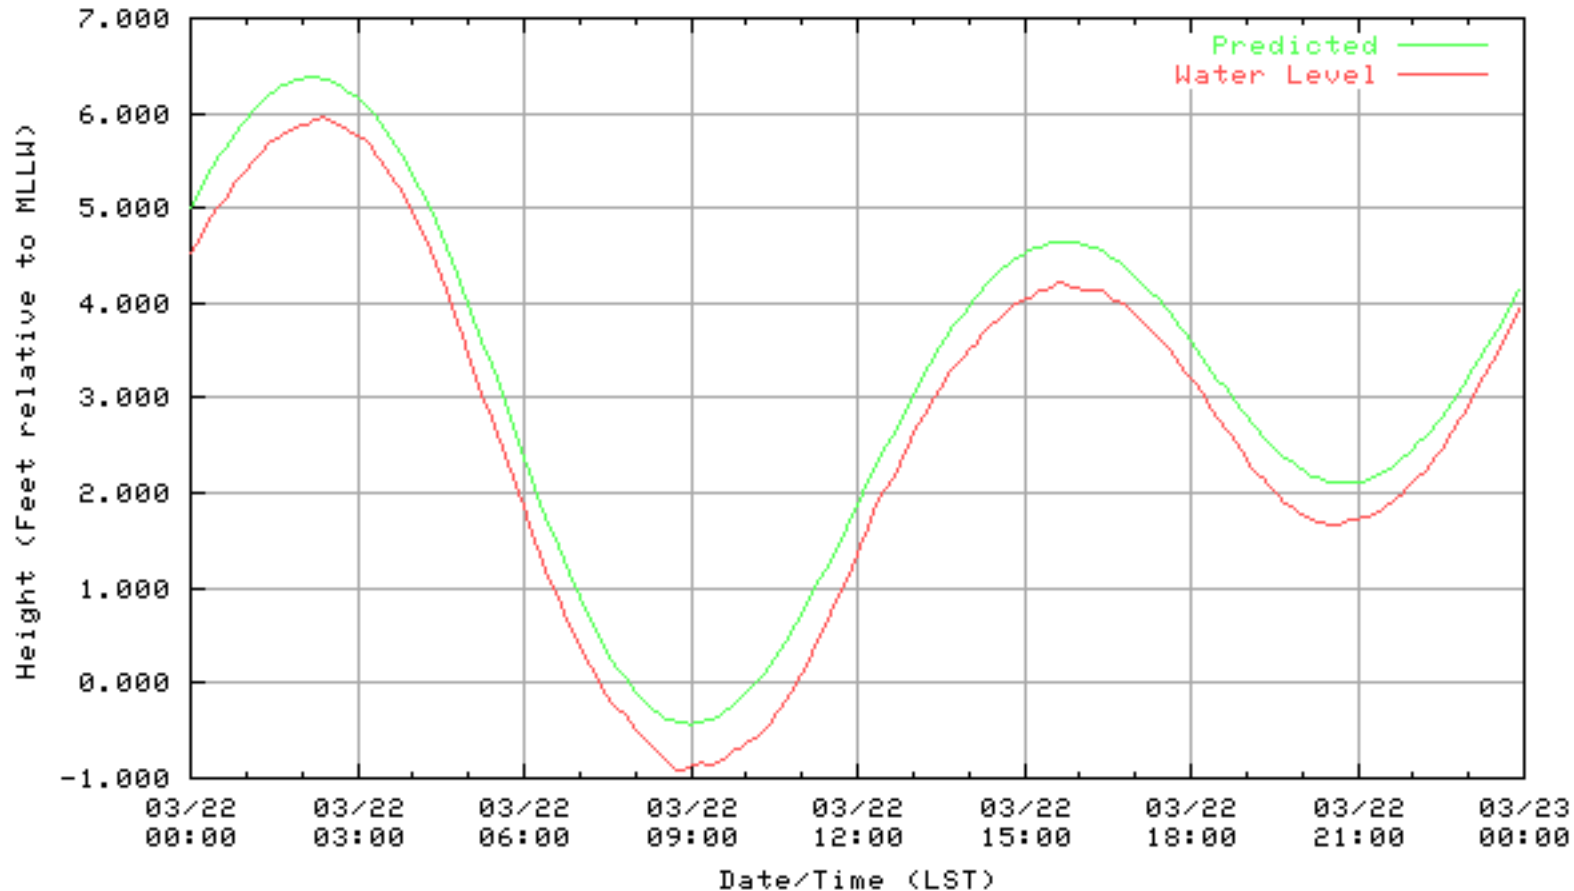

NOAA/NOS/CO-OPS
Verified 6 Minute Water Level Plot
9414863 RICHMOND, CHEVRON OIL PIER , CA
from 03/22/2003 - 03/22/2003