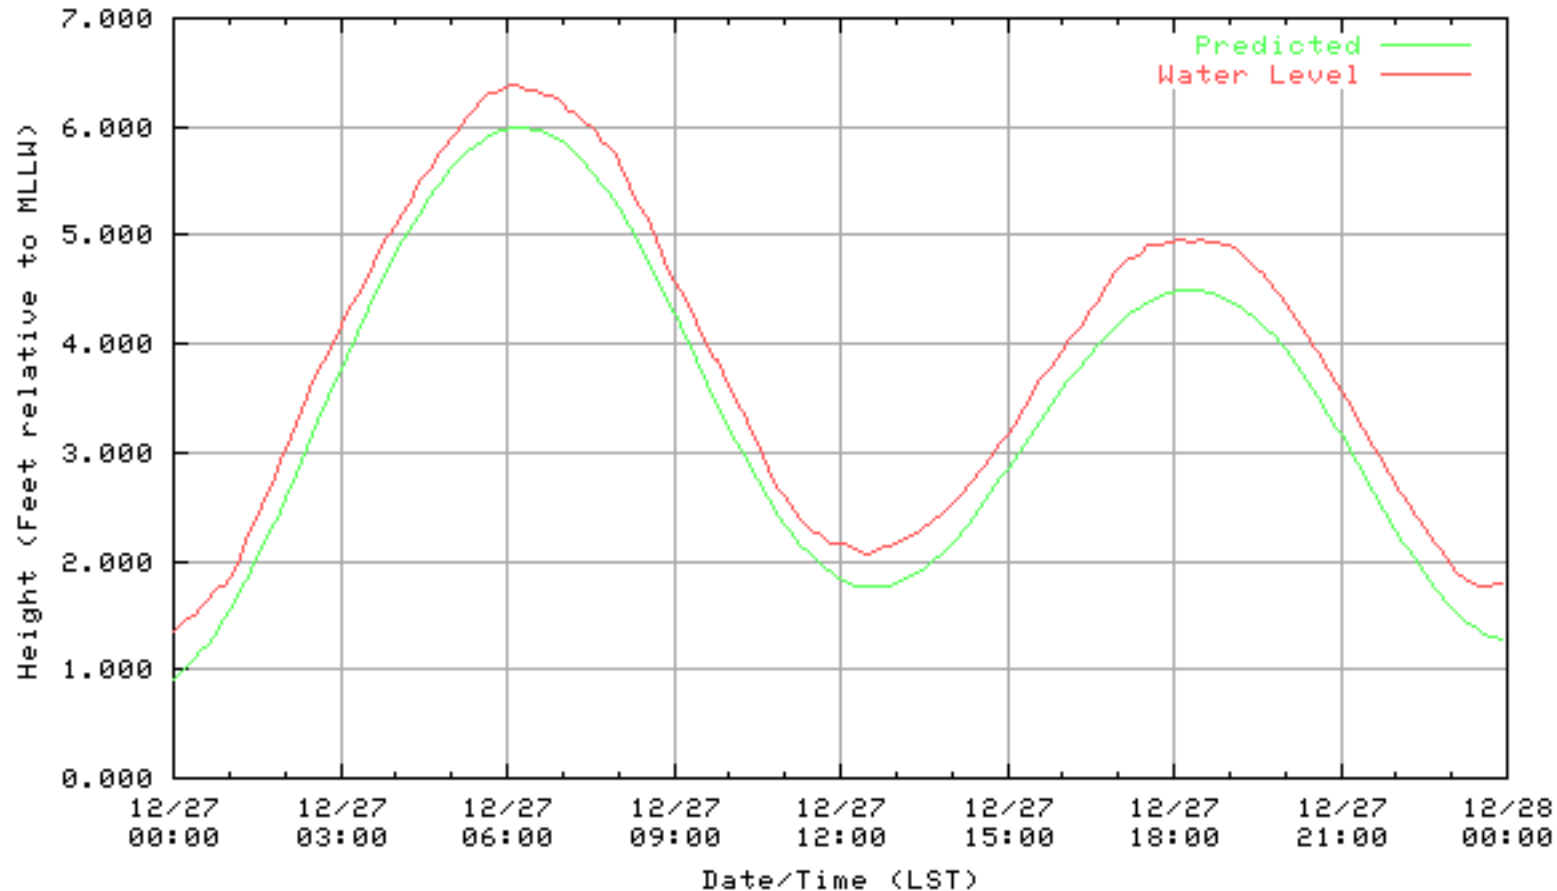

NOAA/NOS/CO-OPS
Verified 6 Minute Water Level Plot
9414863 RICHMOND, CHEVRON OIL PIER , CA
from 12/27/2002 - 12/27/2002