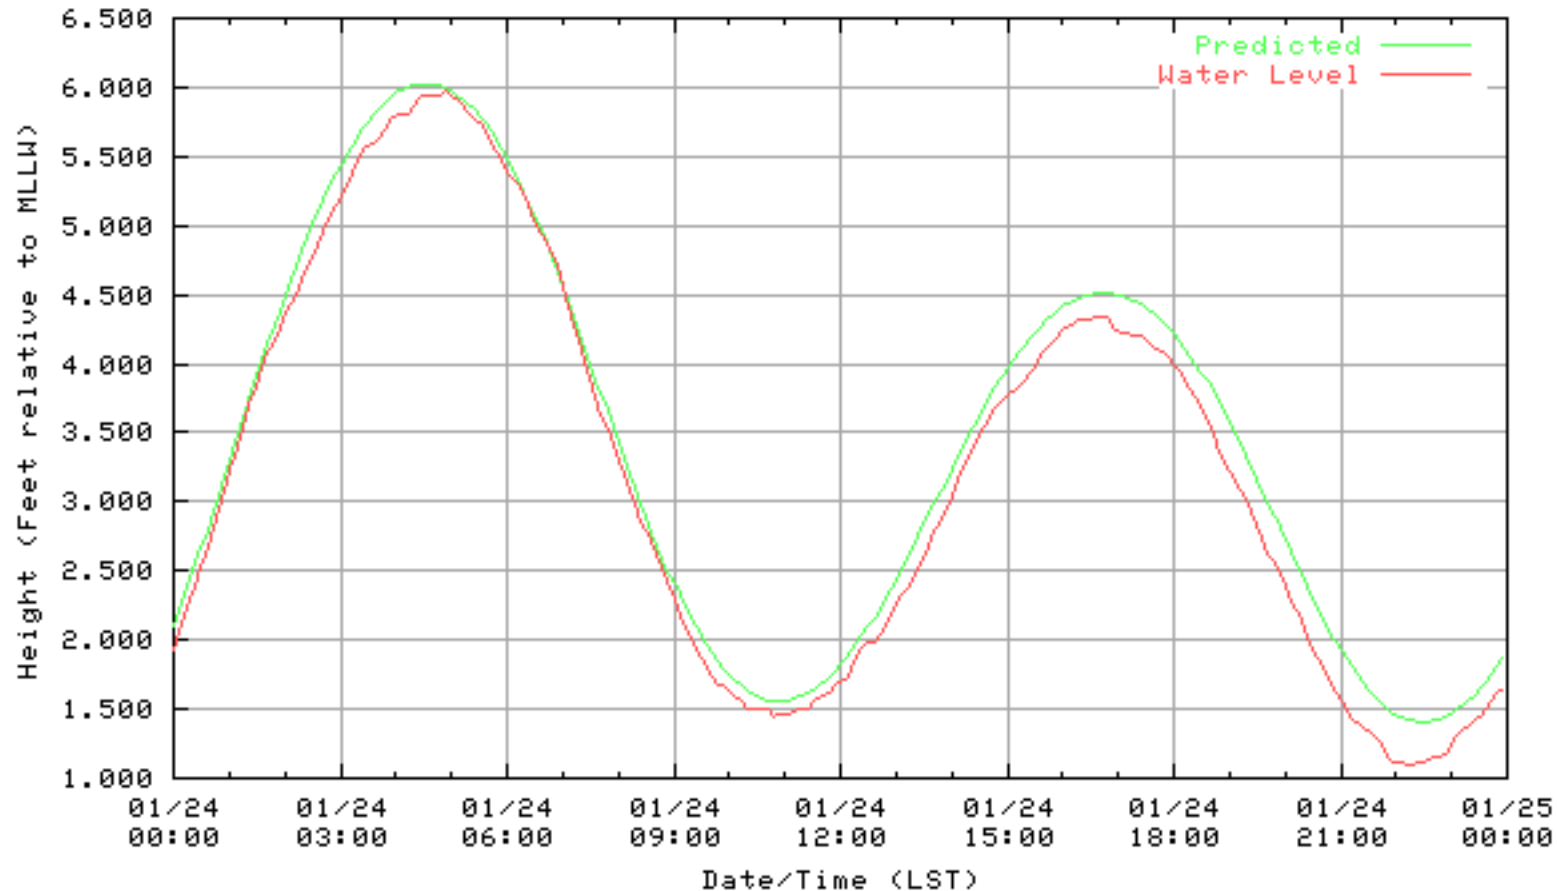

NOAA/NOS/CO-OPS
Verified 6 Minute Water Level Plot
9414863 RICHMOND, CHEVRON OIL PIER , CA
from 01/24/2003 - 01/24/2003