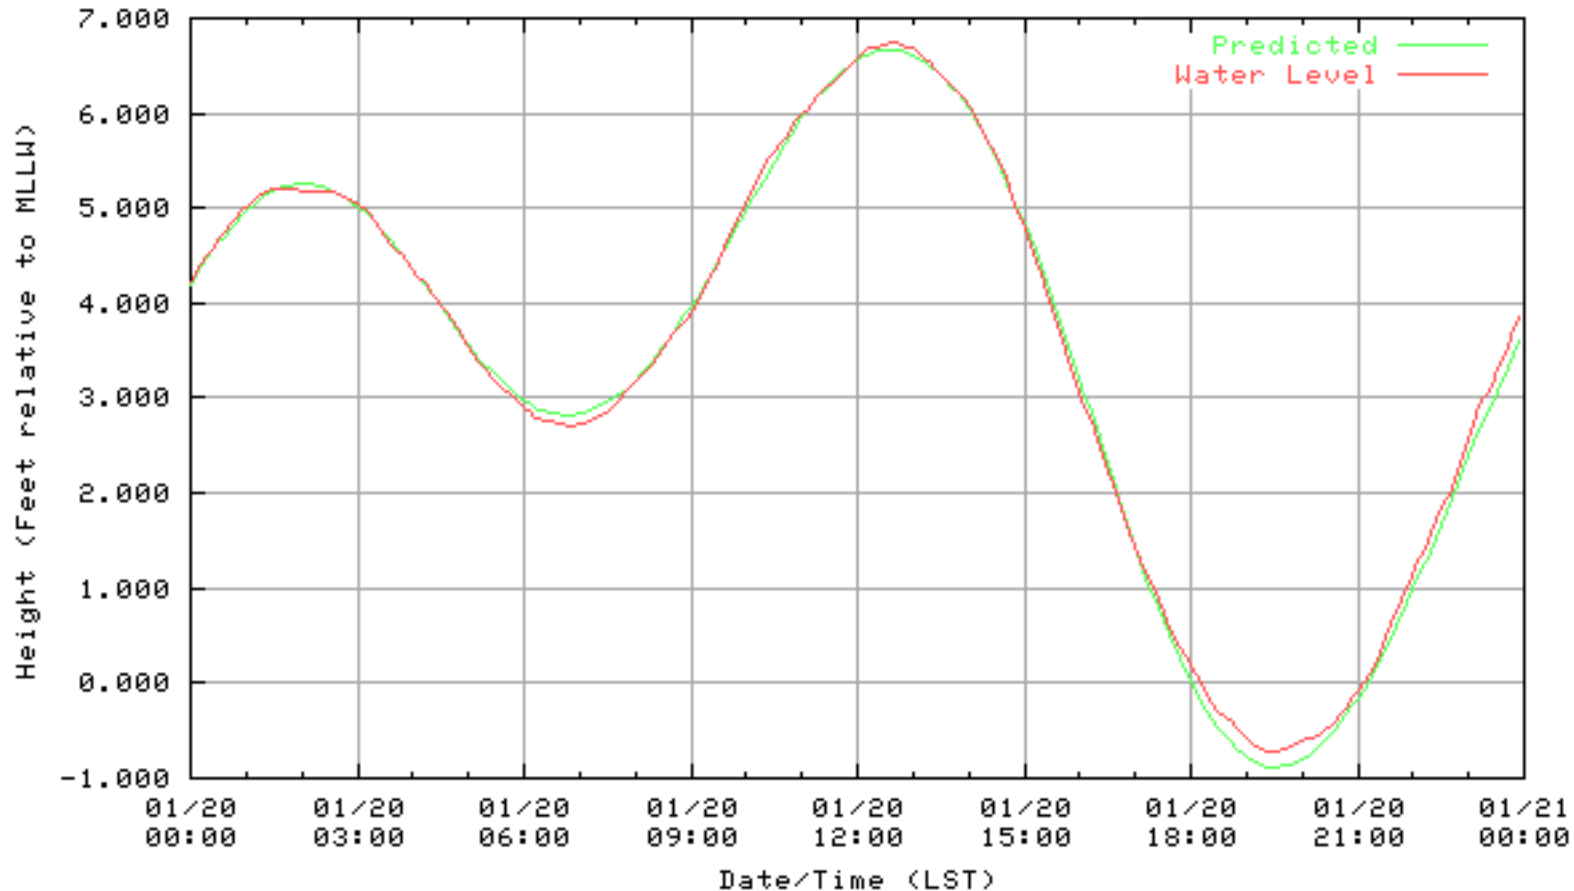

NOAA/NOS/CO-OPS
Verified 6 Minute Water Level Plot
9414863 RICHMOND, CHEVRON OIL PIER , CA
from 01/20/2003 - 01/20/2003