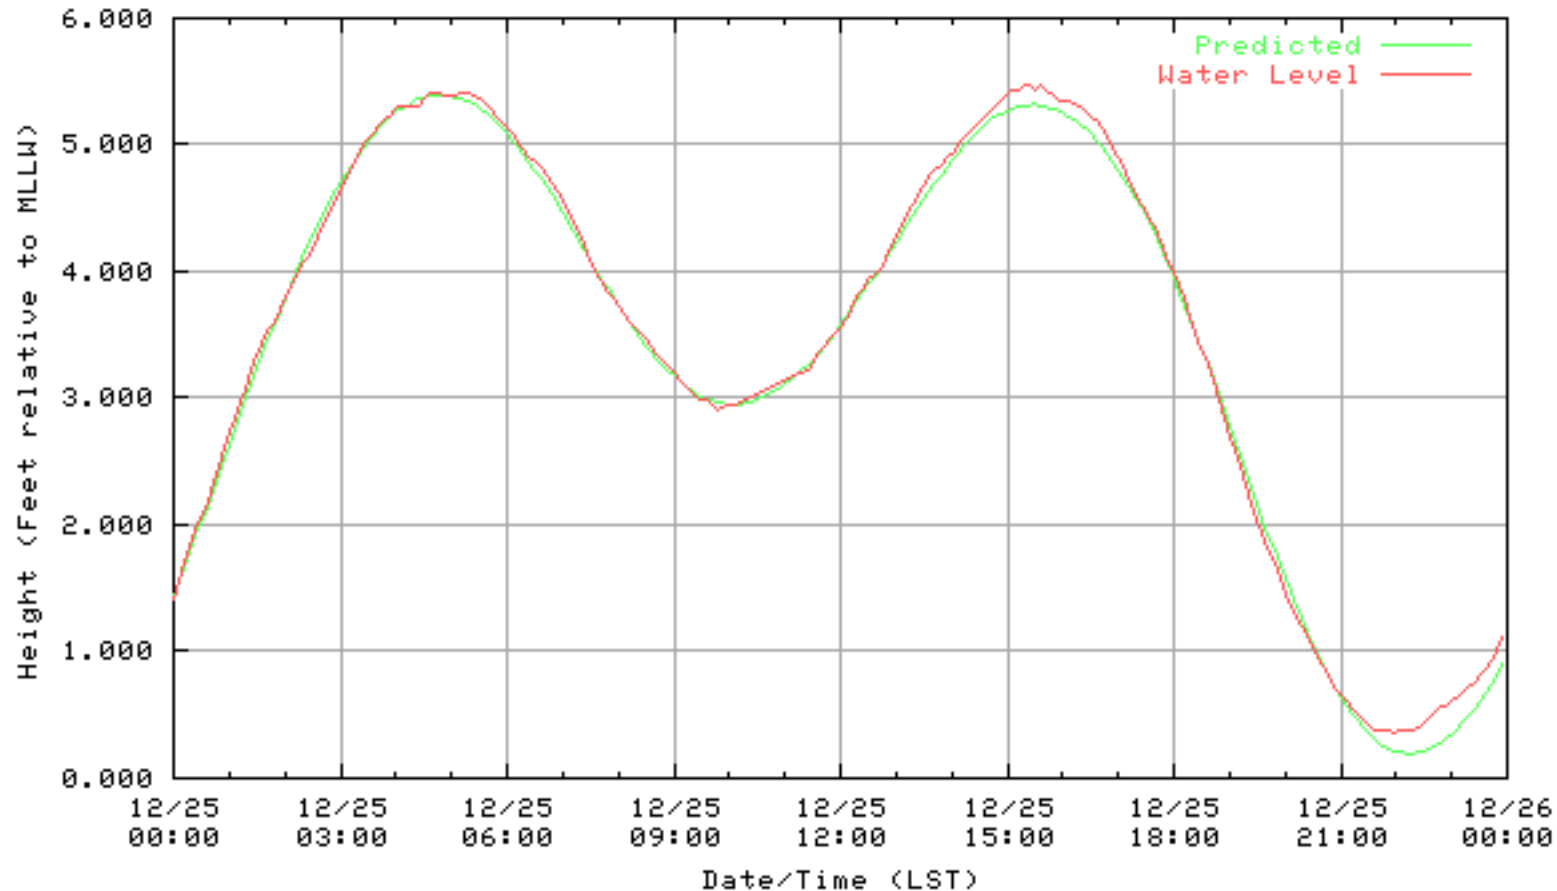

NOAA/NOS/CO-OPS  
Verified Water Level vs. Predicted Plot  
9414863 Richmond, CA  
from 2002/12/24 - 2002/12/24

NOAA/NOS/CO-OPS  
Verified 6 Minute Water Level Plot  
9414863 RICHMOND, CHEVRON OIL PIER , CA  
from 12/25/2002 - 12/25/2002