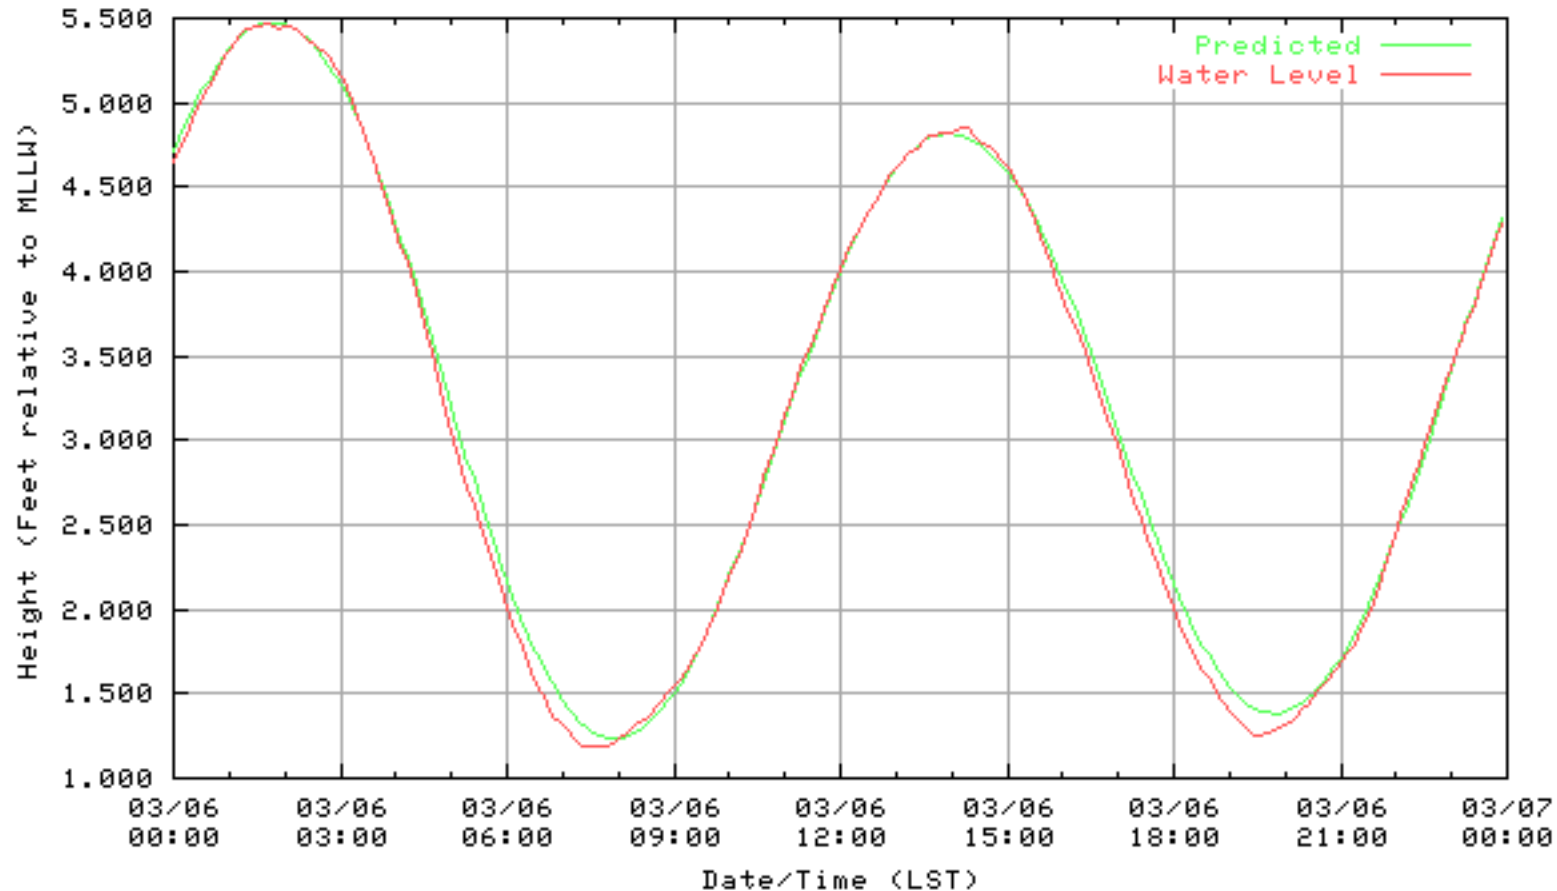

NOAA/NOS/CO-OPS
Verified 6 Minute Water Level Plot
9414863 RICHMOND, CHEVRON OIL PIER , CA
from 03/06/2003 - 03/06/2003