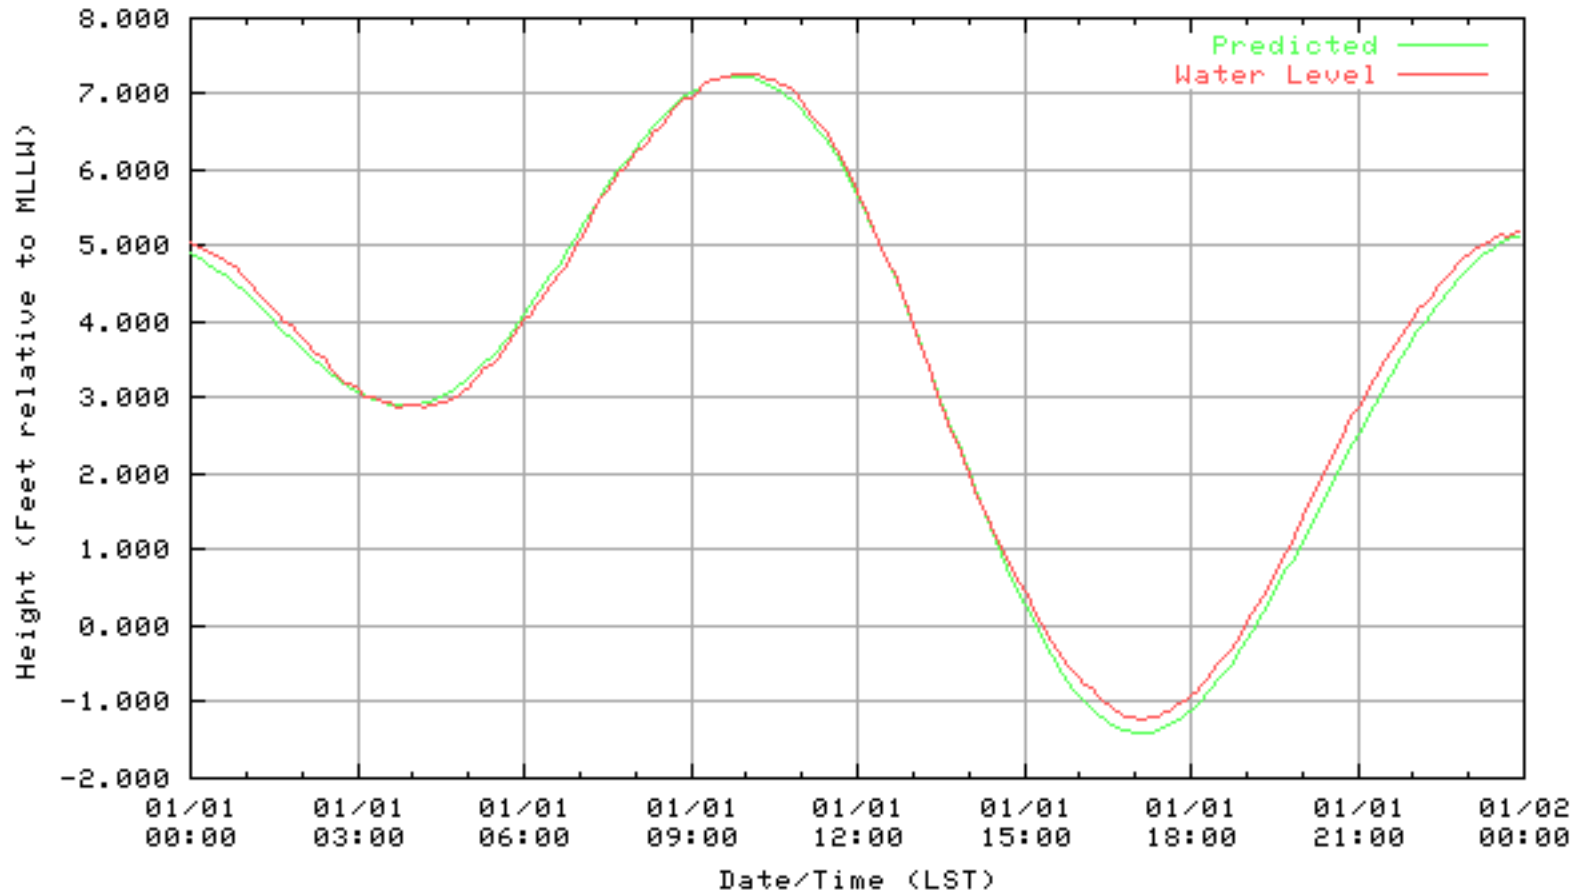

NOAA/NOS/CO-OPS
Verified 6 Minute Water Level Plot
9414863 RICHMOND, CHEVRON OIL PIER , CA
from 01/01/2003 - 01/01/2003