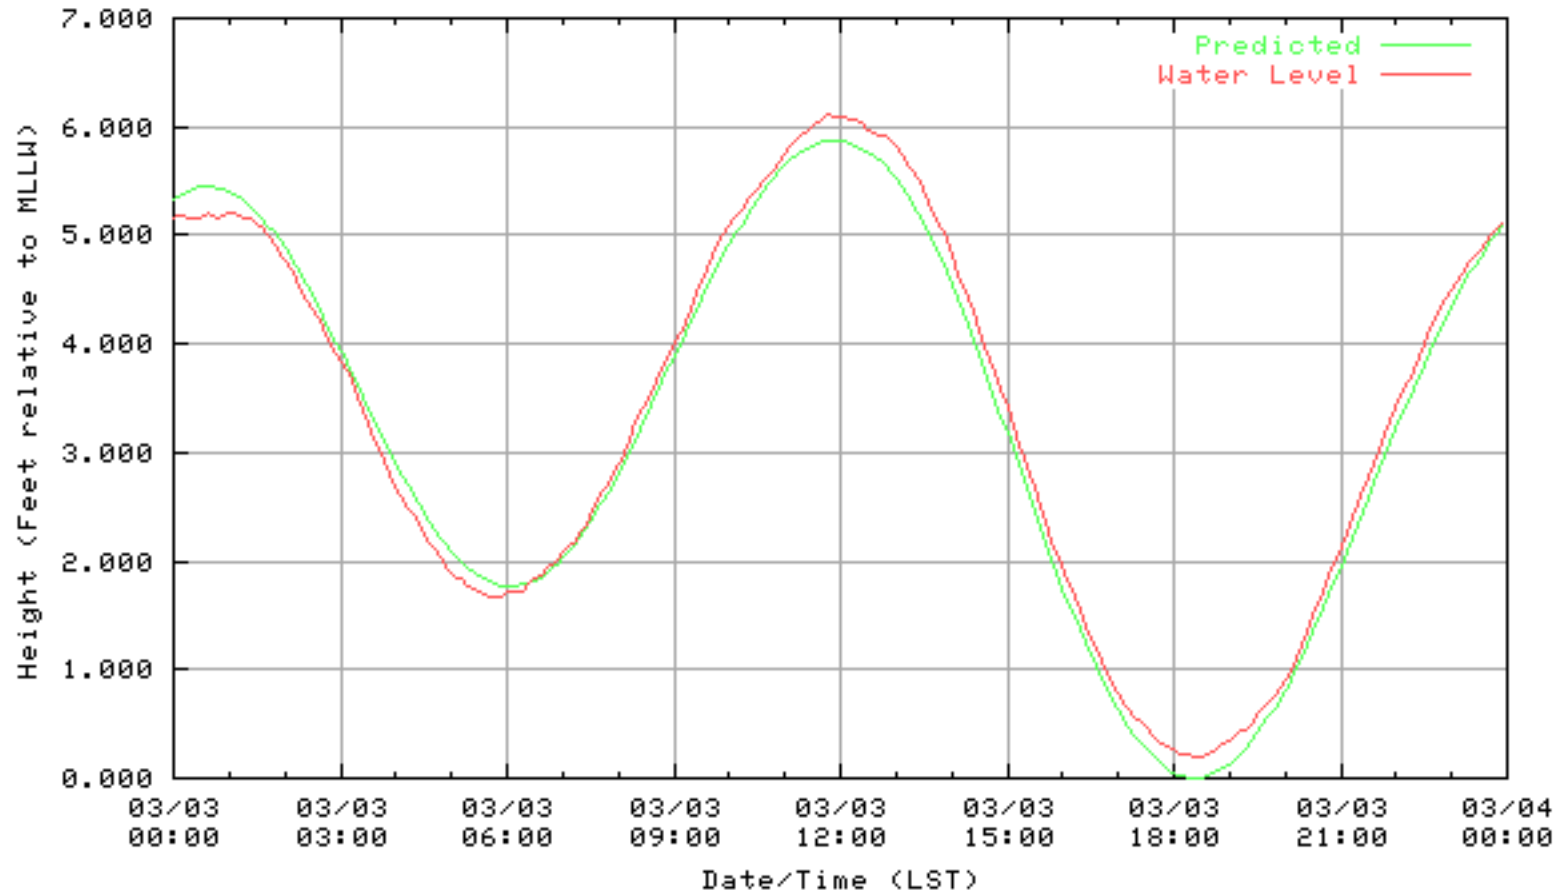

NOAA/NOS/CO-OPS
Verified 6 Minute Water Level Plot
9414863 RICHMOND, CHEVRON OIL PIER , CA
from 03/03/2003 - 03/03/2003