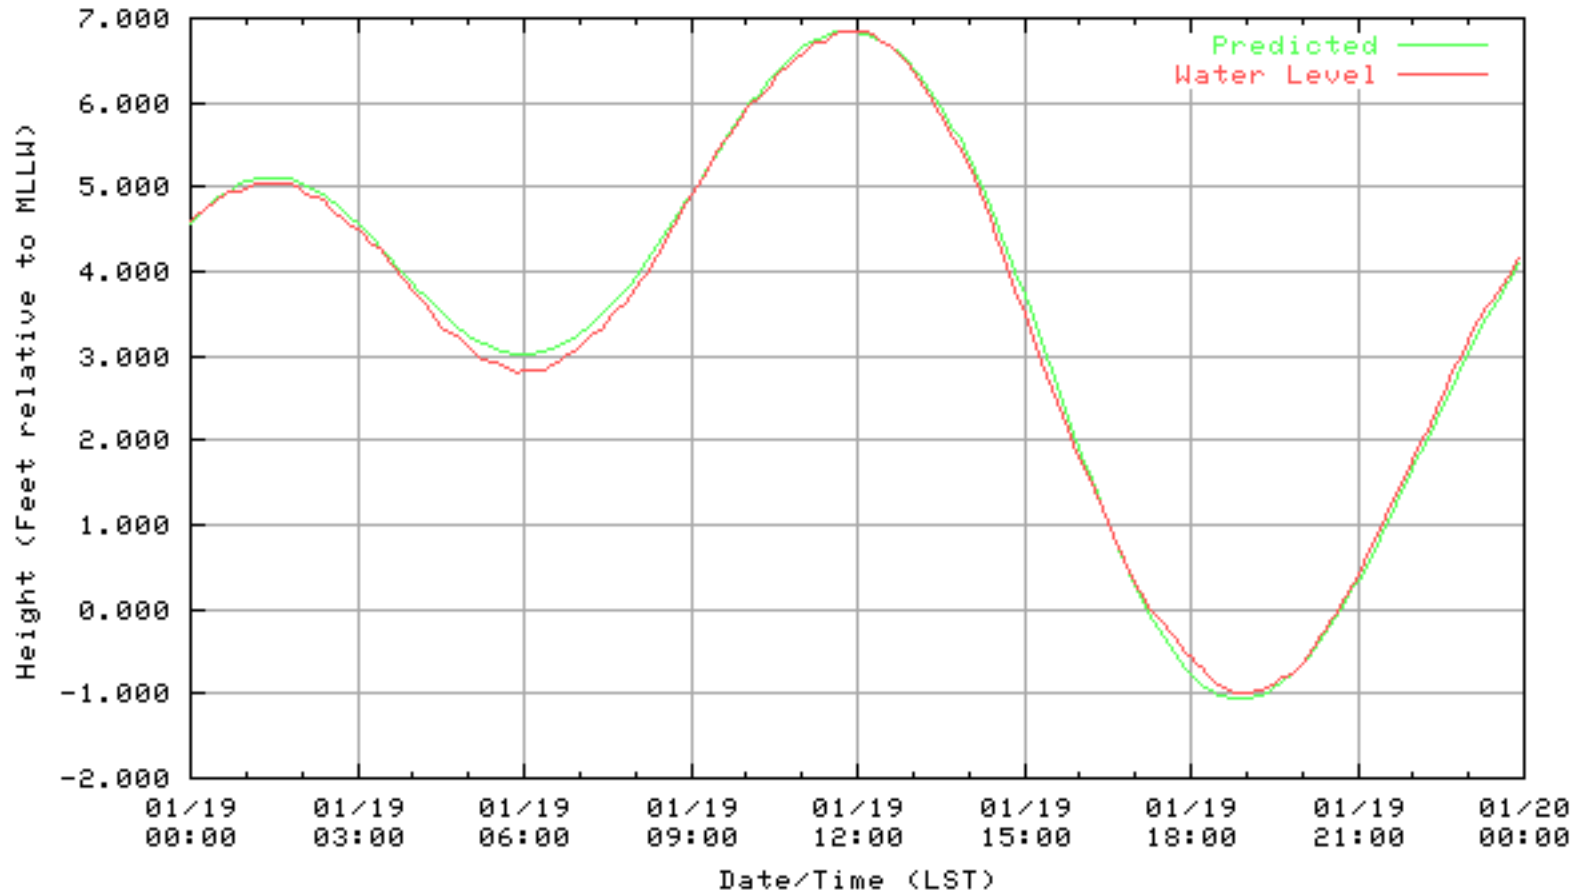

NOAA/NOS/CO-OPS
Verified 6 Minute Water Level Plot
9414863 RICHMOND, CHEVRON OIL PIER , CA
from 01/19/2003 - 01/19/2003