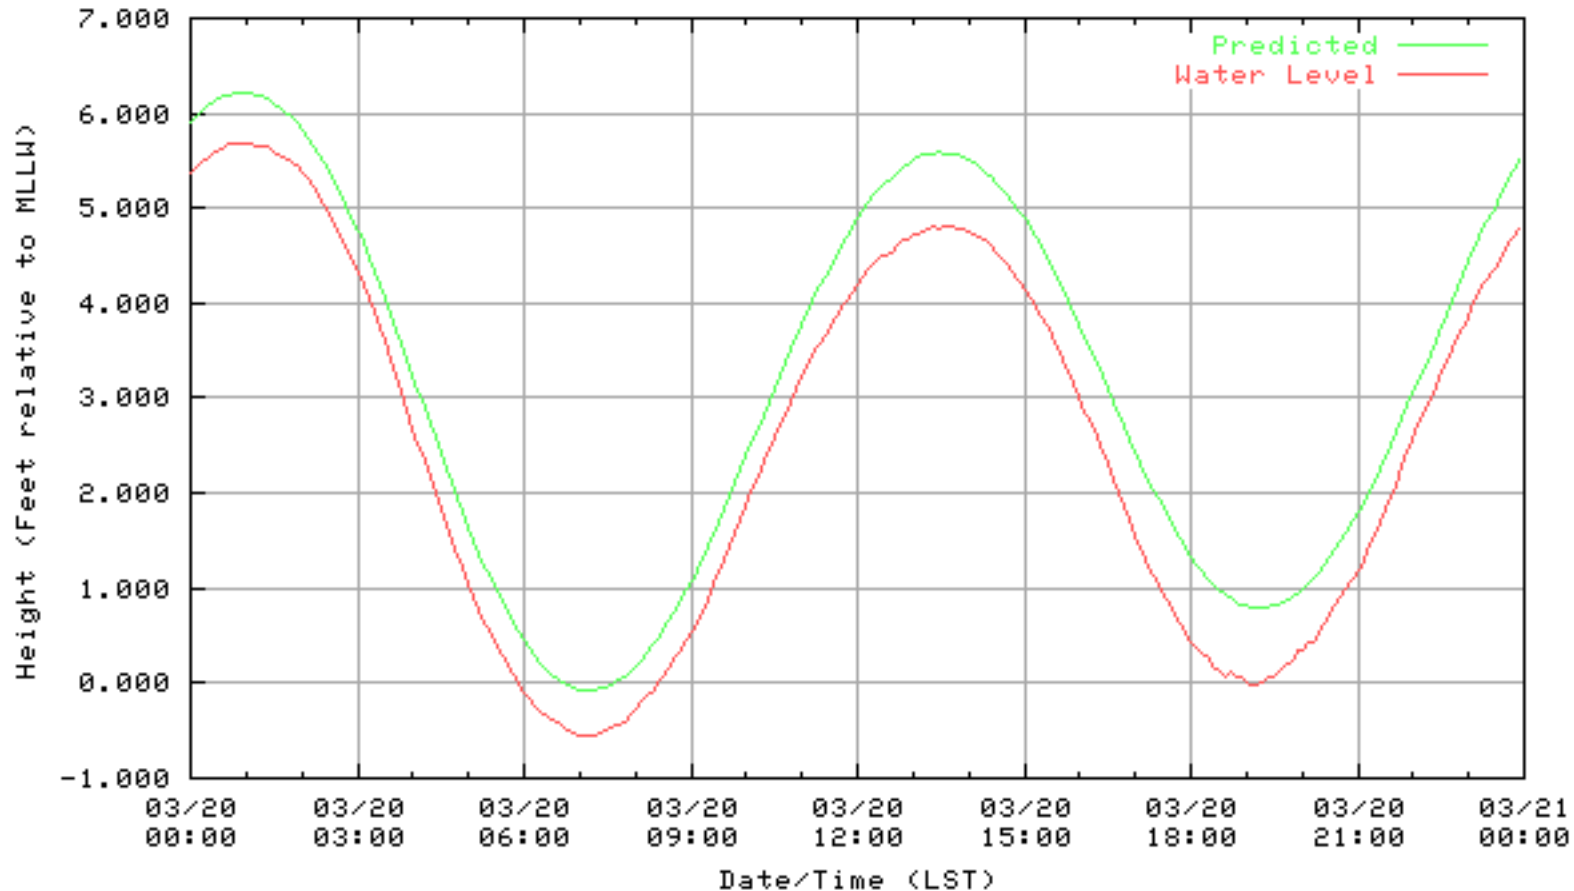

NOAA/NOS/CO-OPS
Verified 6 Minute Water Level Plot
9414863 RICHMOND, CHEVRON OIL PIER , CA
from 03/20/2003 - 03/20/2003