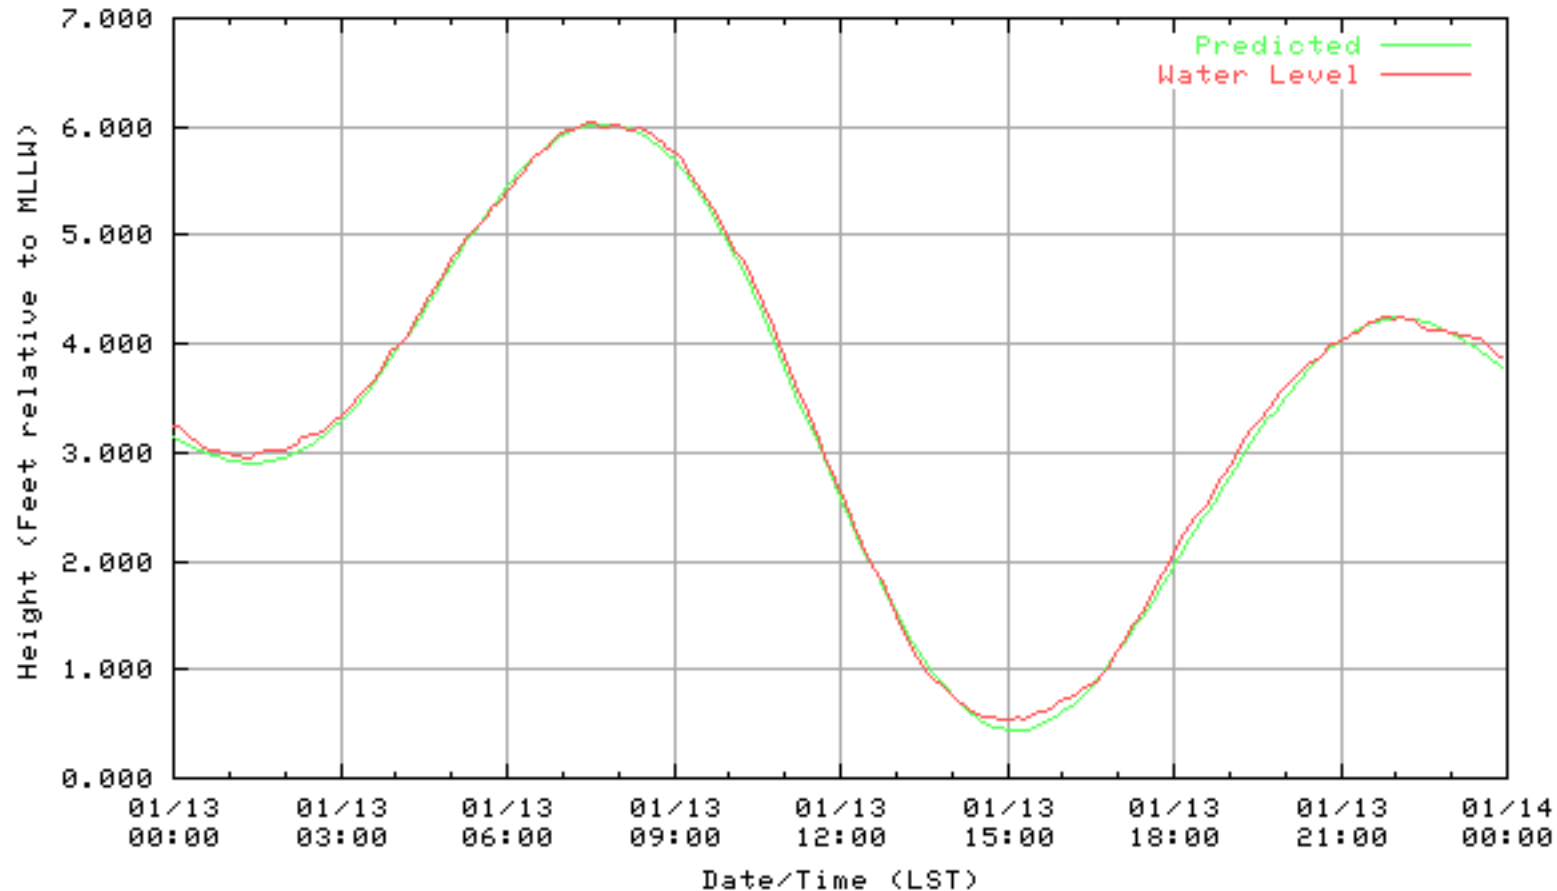

NOAA/NOS/CO-OPS
Verified 6 Minute Water Level Plot
9414863 RICHMOND, CHEVRON OIL PIER , CA
from 01/13/2003 - 01/13/2003