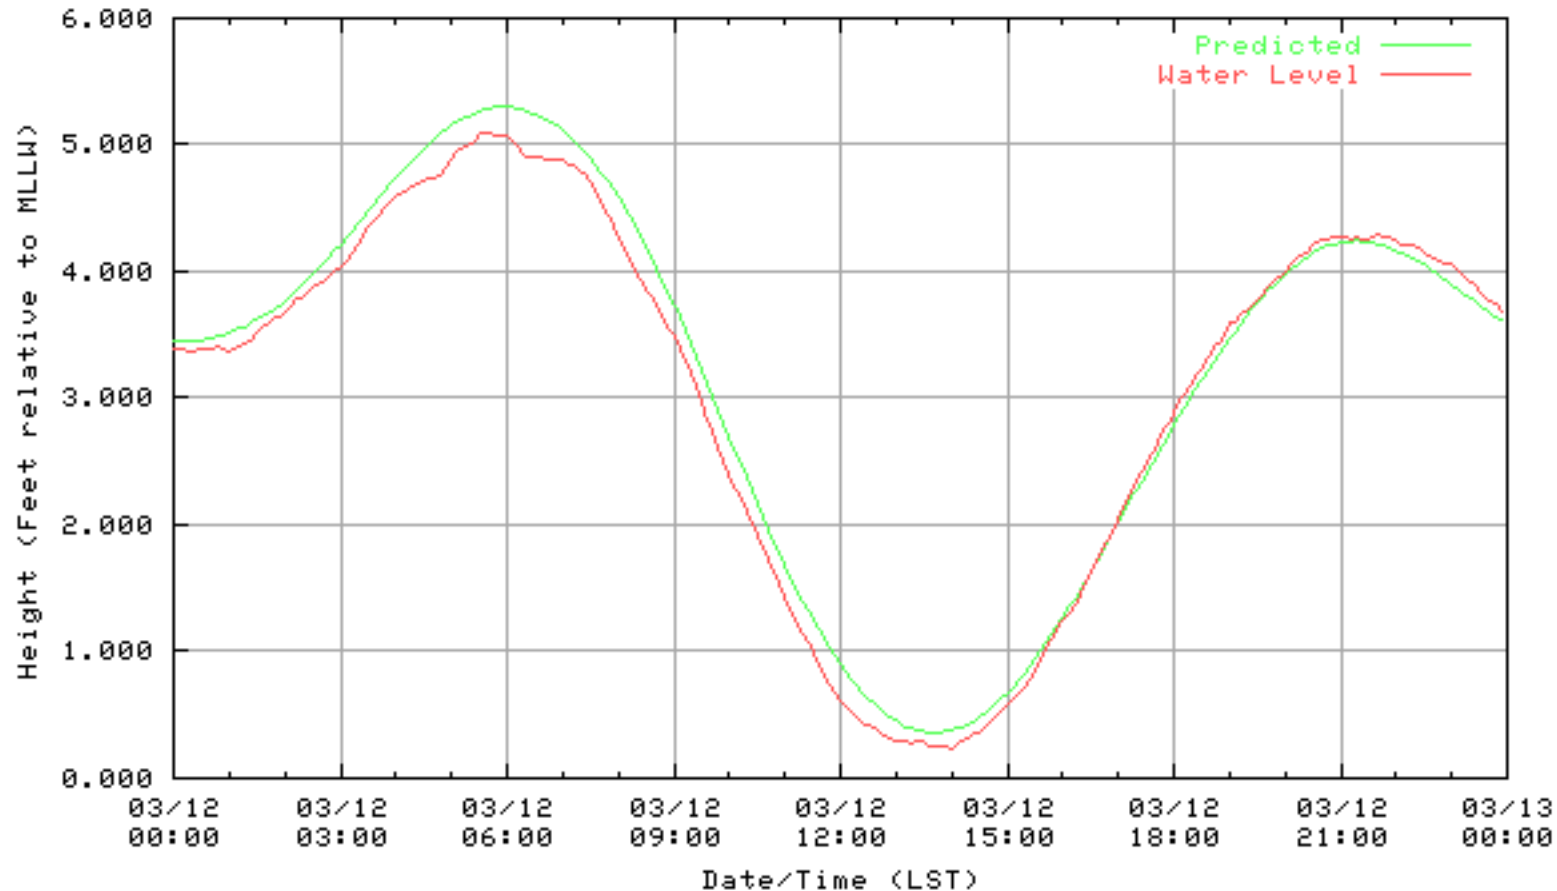

NOAA/NOS/CO-OPS
Verified 6 Minute Water Level Plot
9414863 RICHMOND, CHEVRON OIL PIER , CA
from 03/12/2003 - 03/12/2003