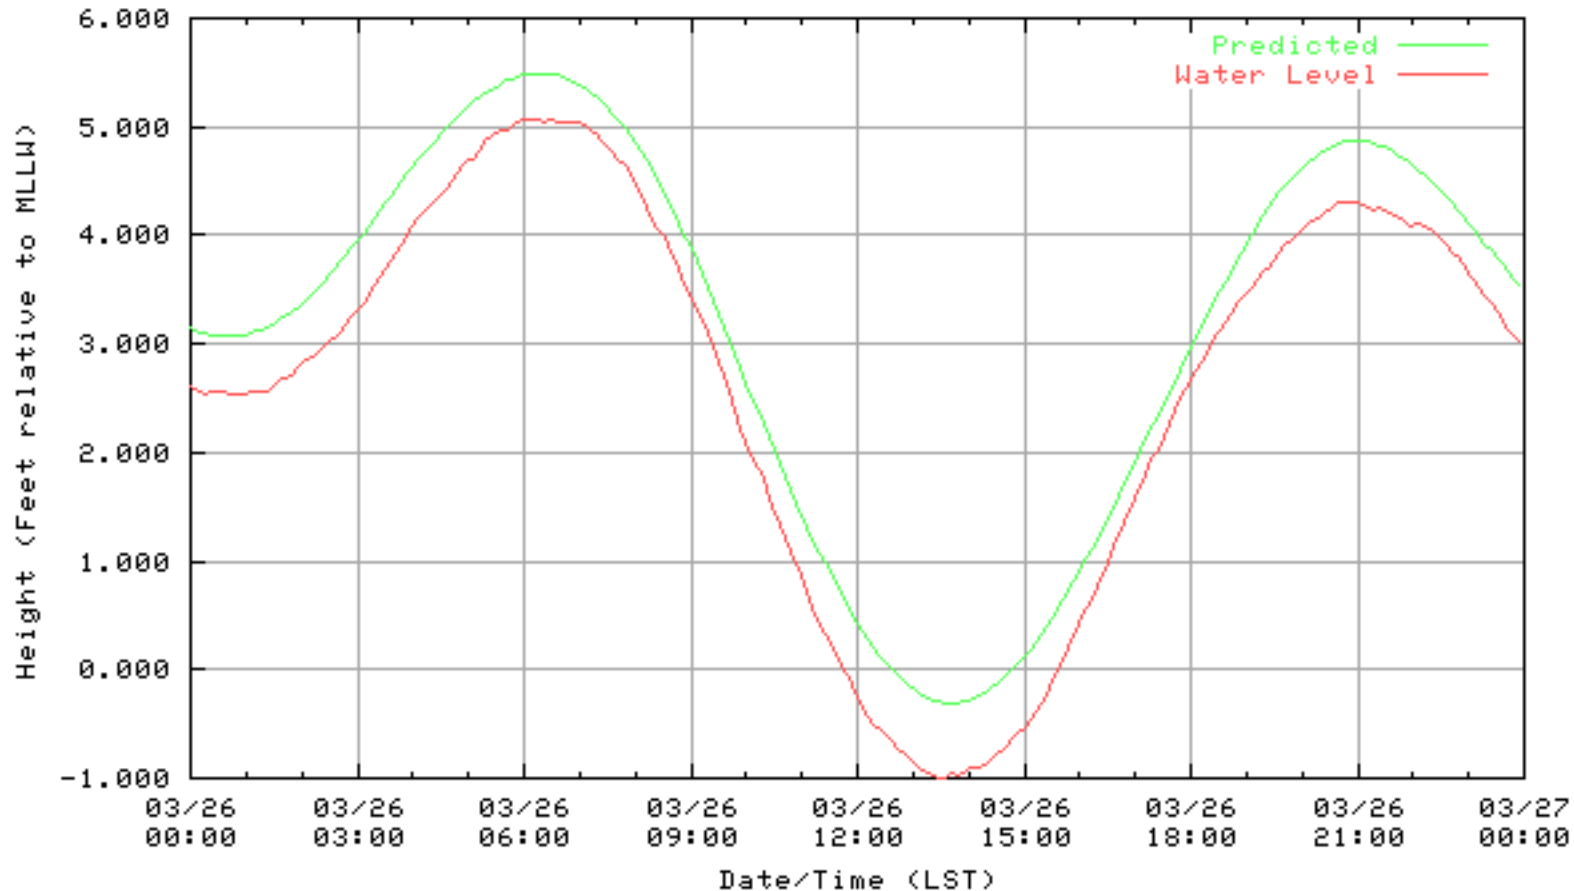

NOAA/NOS/CO-OPS
Verified 6 Minute Water Level Plot
9414863 RICHMOND, CHEVRON OIL PIER, CA
from 03/26/2003 - 03/26/2003