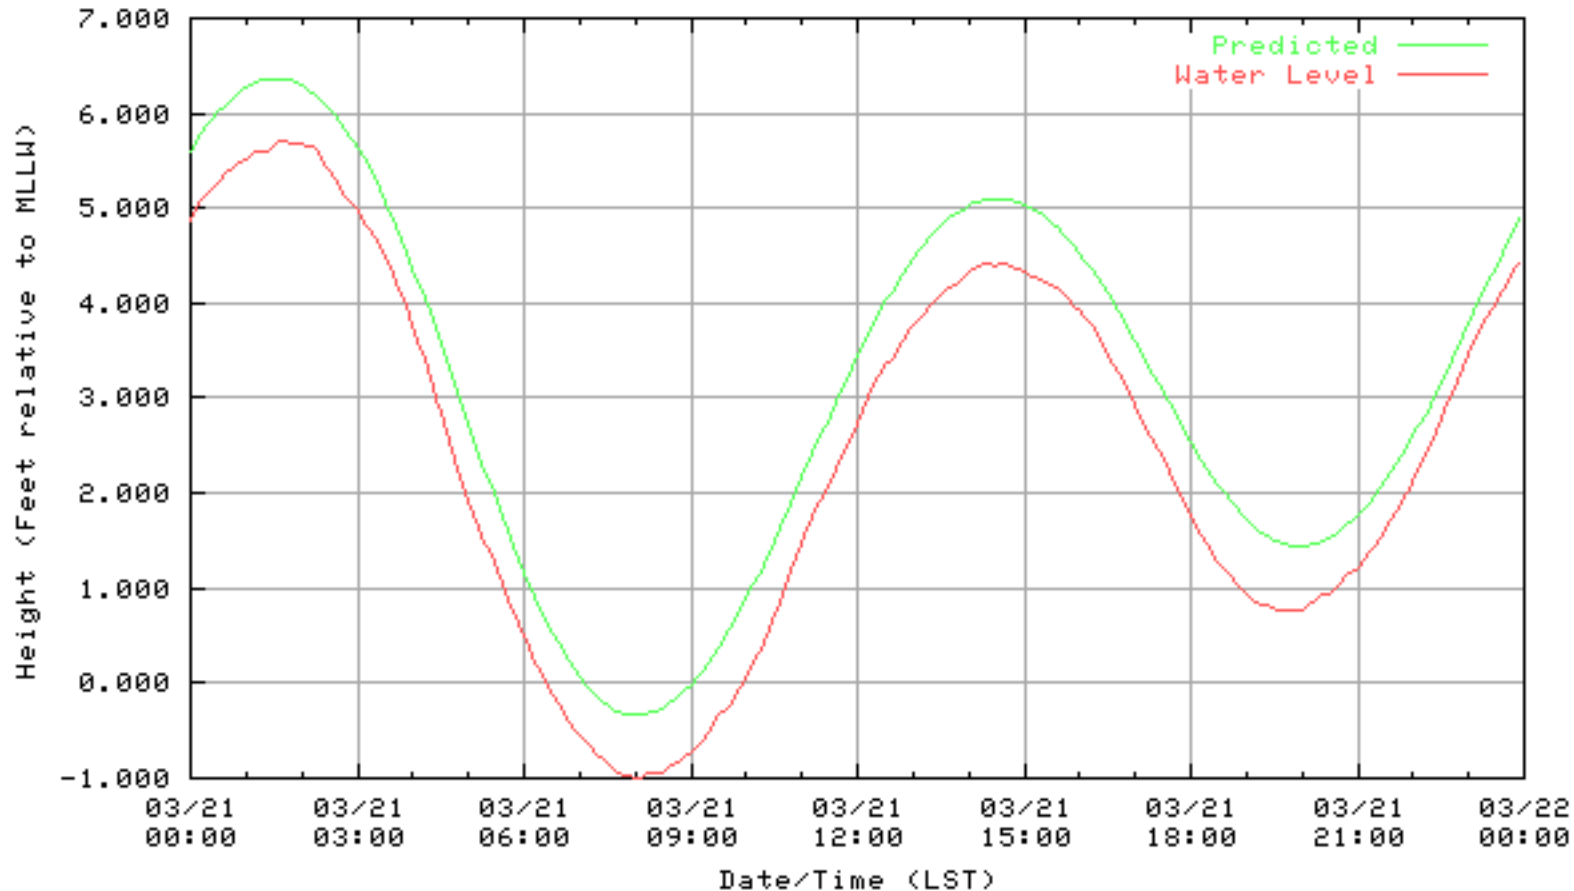

NOAA/NOS/CO-OPS
Verified 6 Minute Water Level Plot
9414863 RICHMOND, CHEVRON OIL PIER , CA
from 03/21/2003 - 03/21/2003