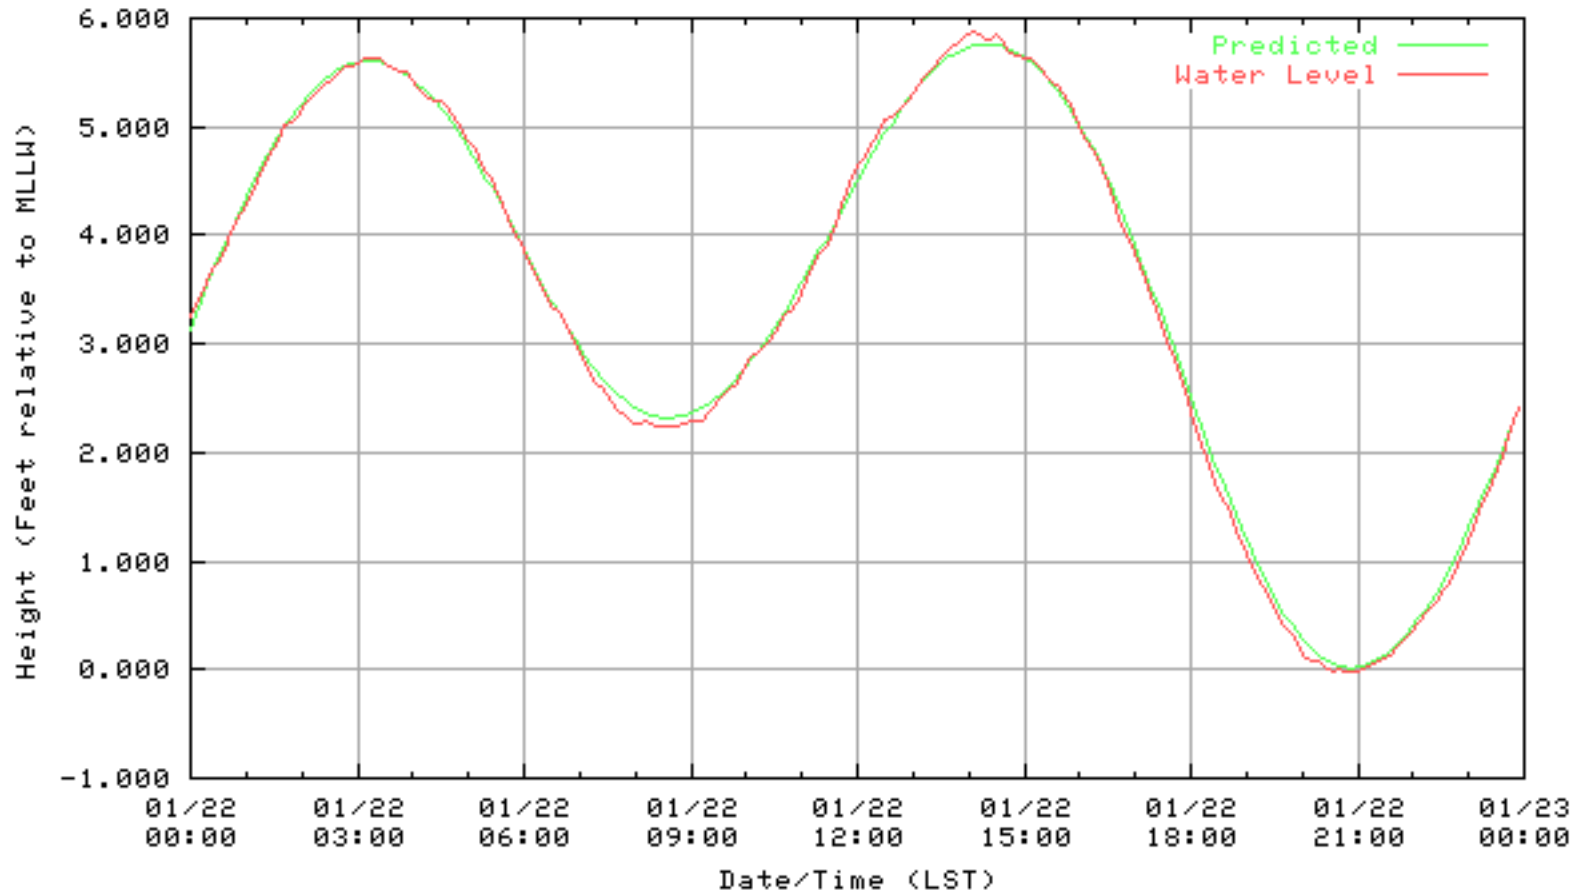

NOAA/NOS/CO-OPS
Verified 6 Minute Water Level Plot
9414863 RICHMOND, CHEVRON OIL PIER , CA
from 01/22/2003 - 01/22/2003