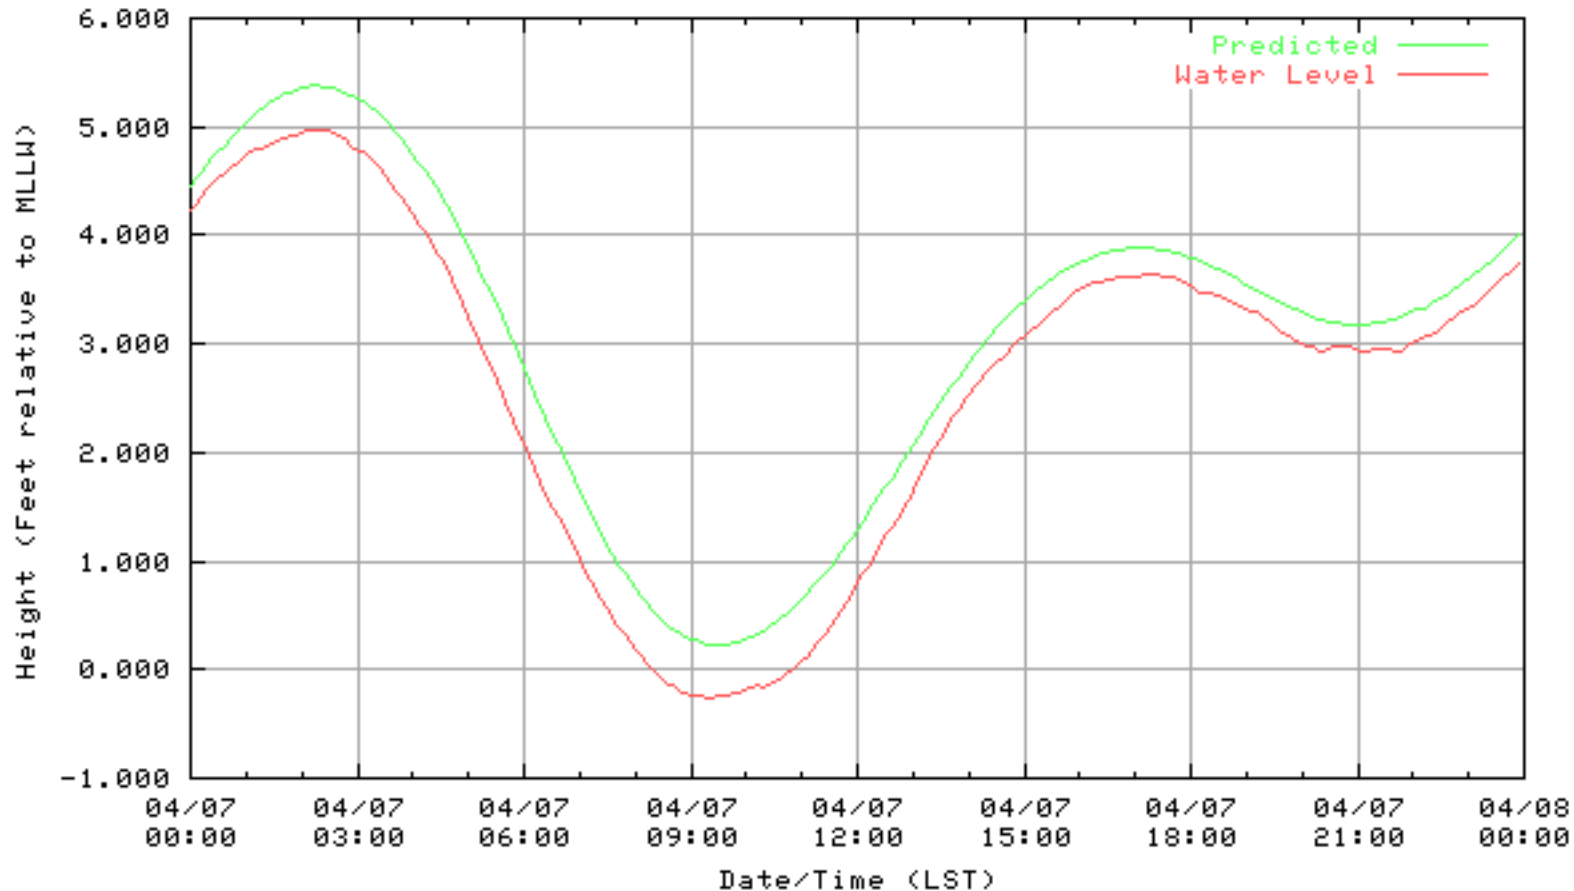

NOAA/NOS/CO-OPS
Verified 6 Minute Water Level Plot
9414863 RICHMOND, CHEVRON OIL PIER , CA
from 04/07/2003 - 04/07/2003