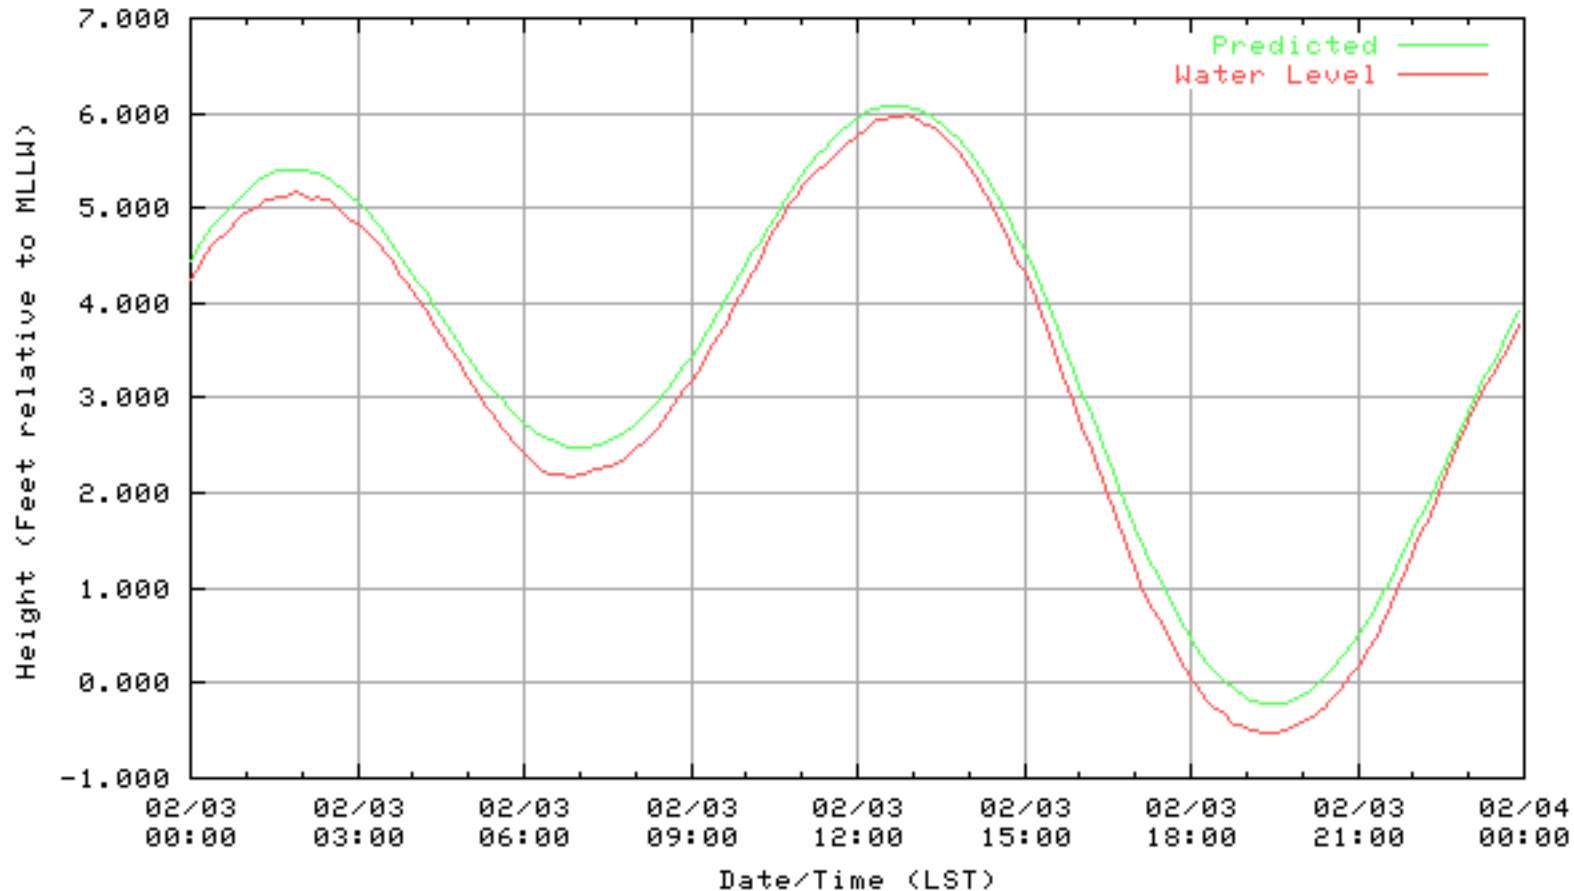

NOAA/NOS/CO-OPS
Verified 6 Minute Water Level Plot
9414863 RICHMOND, CHEVRON OIL PIER , CA
from 02/03/2003 - 02/03/2003