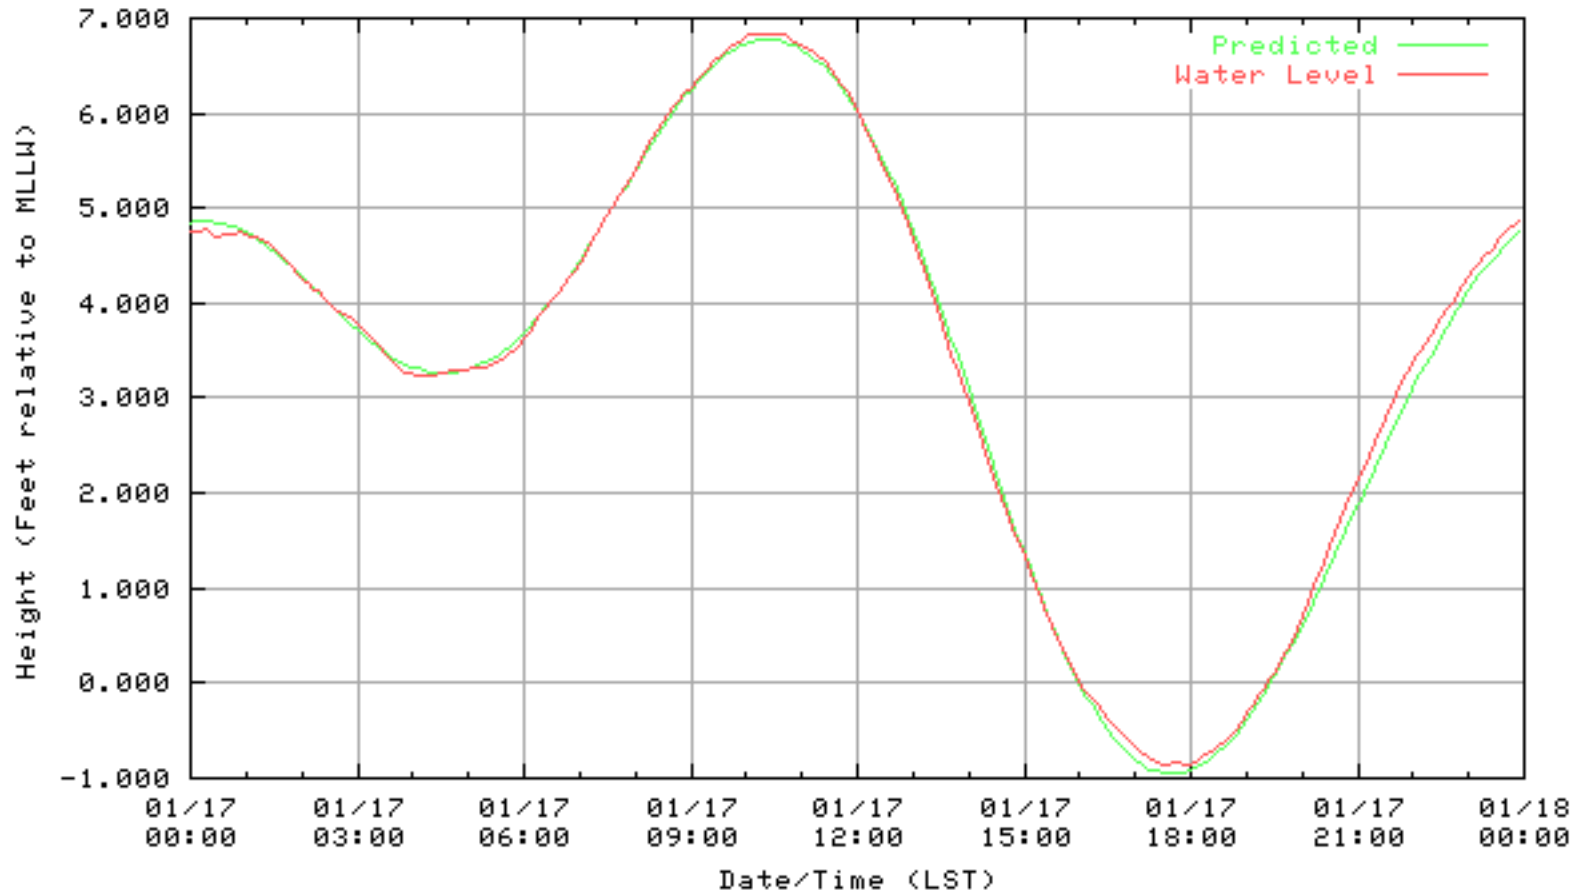

NOAA/NOS/CO-OPS
Verified 6 Minute Water Level Plot
9414863 RICHMOND, CHEVRON OIL PIER , CA
from 01/17/2003 - 01/17/2003