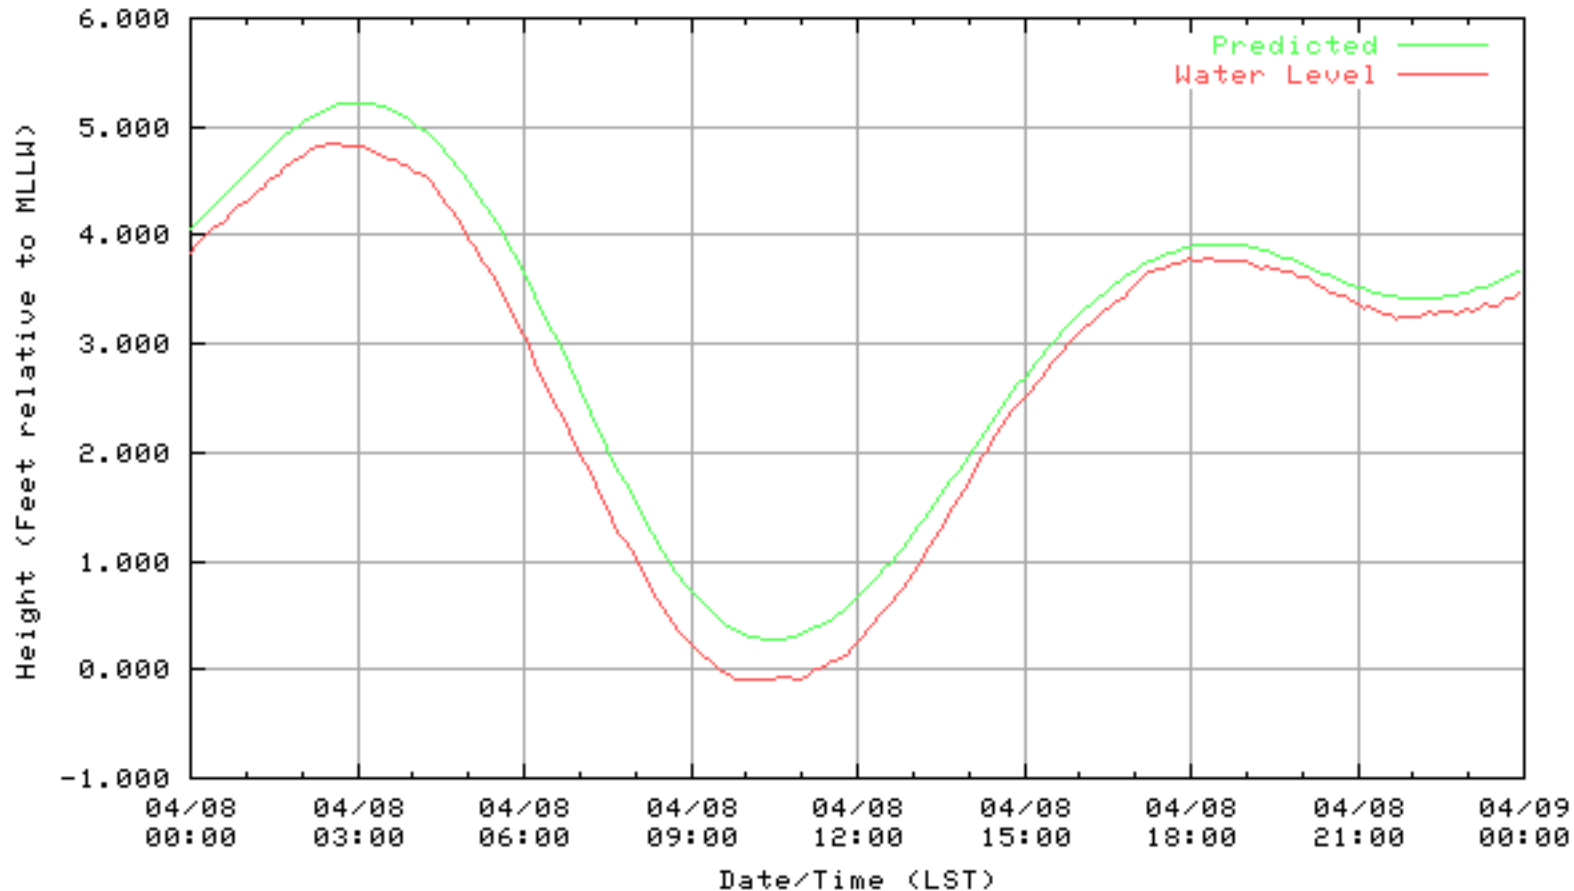

NOAA/NOS/CO-OPS
Verified 6 Minute Water Level Plot
9414863 RICHMOND, CHEVRON OIL PIER , CA
from 04/08/2003 - 04/08/2003