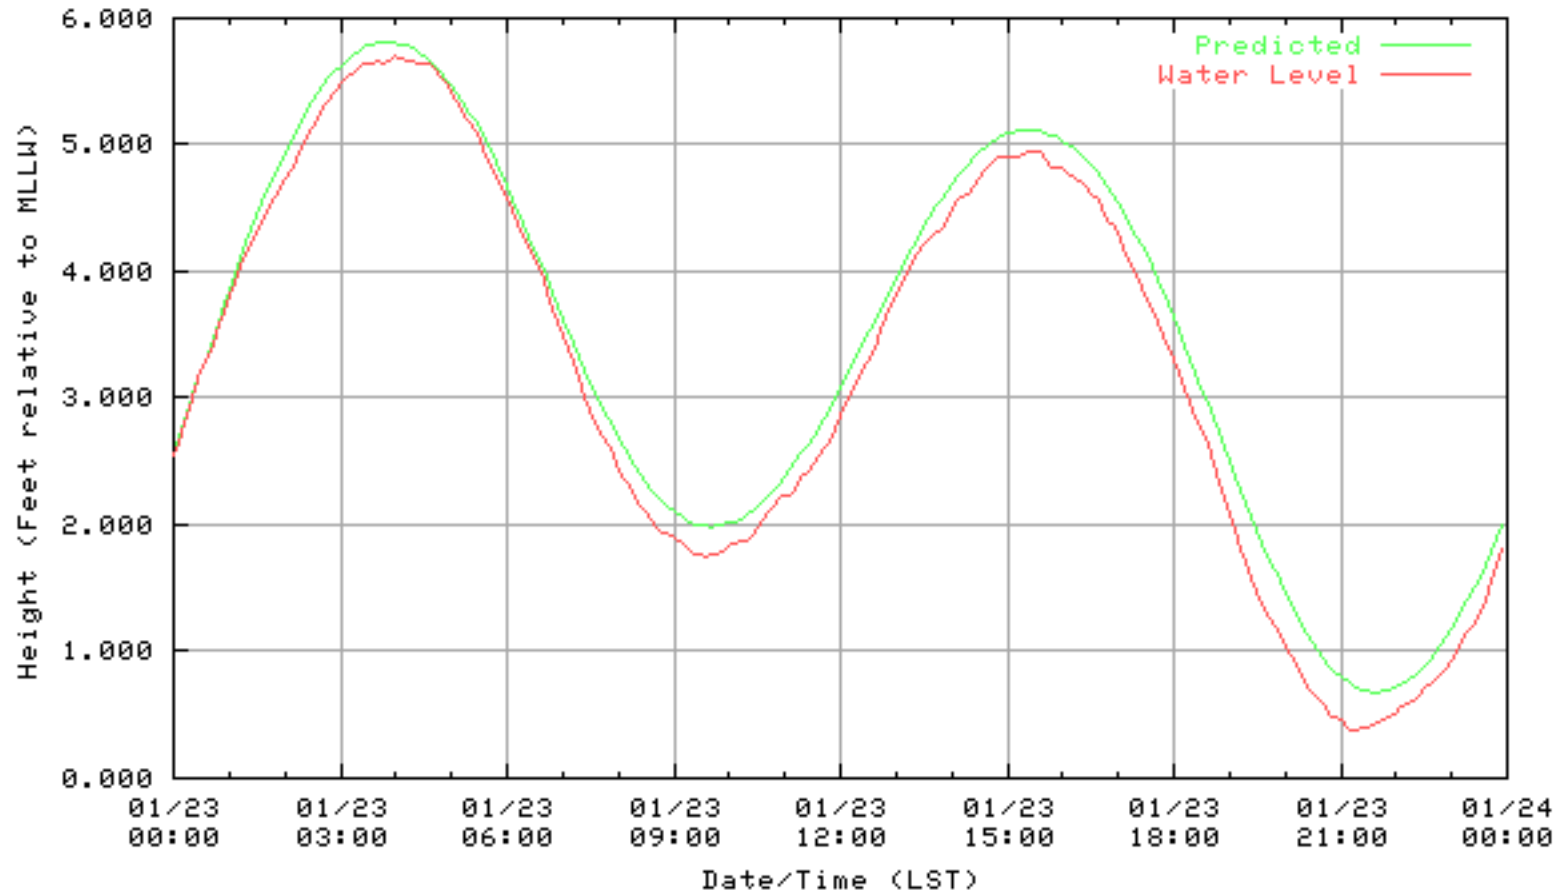

NOAA/NOS/CO-OPS
Verified 6 Minute Water Level Plot
9414863 RICHMOND, CHEVRON OIL PIER , CA
from 01/23/2003 - 01/23/2003