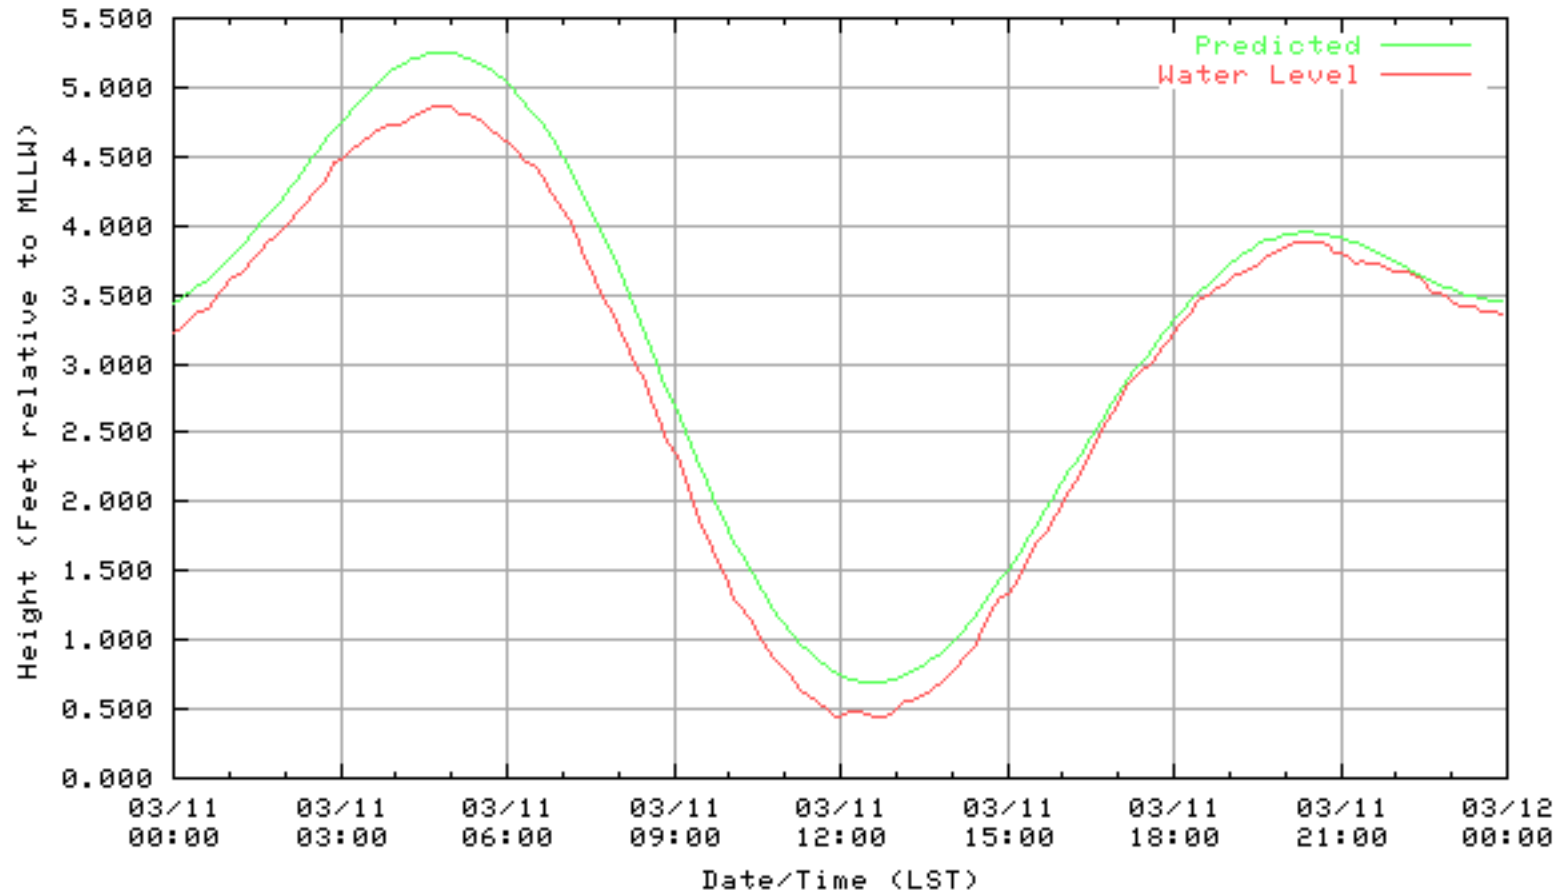

NOAA/NOS/CO-OPS
Verified 6 Minute Water Level Plot
9414863 RICHMOND, CHEVRON OIL PIER , CA
from 03/11/2003 - 03/11/2003