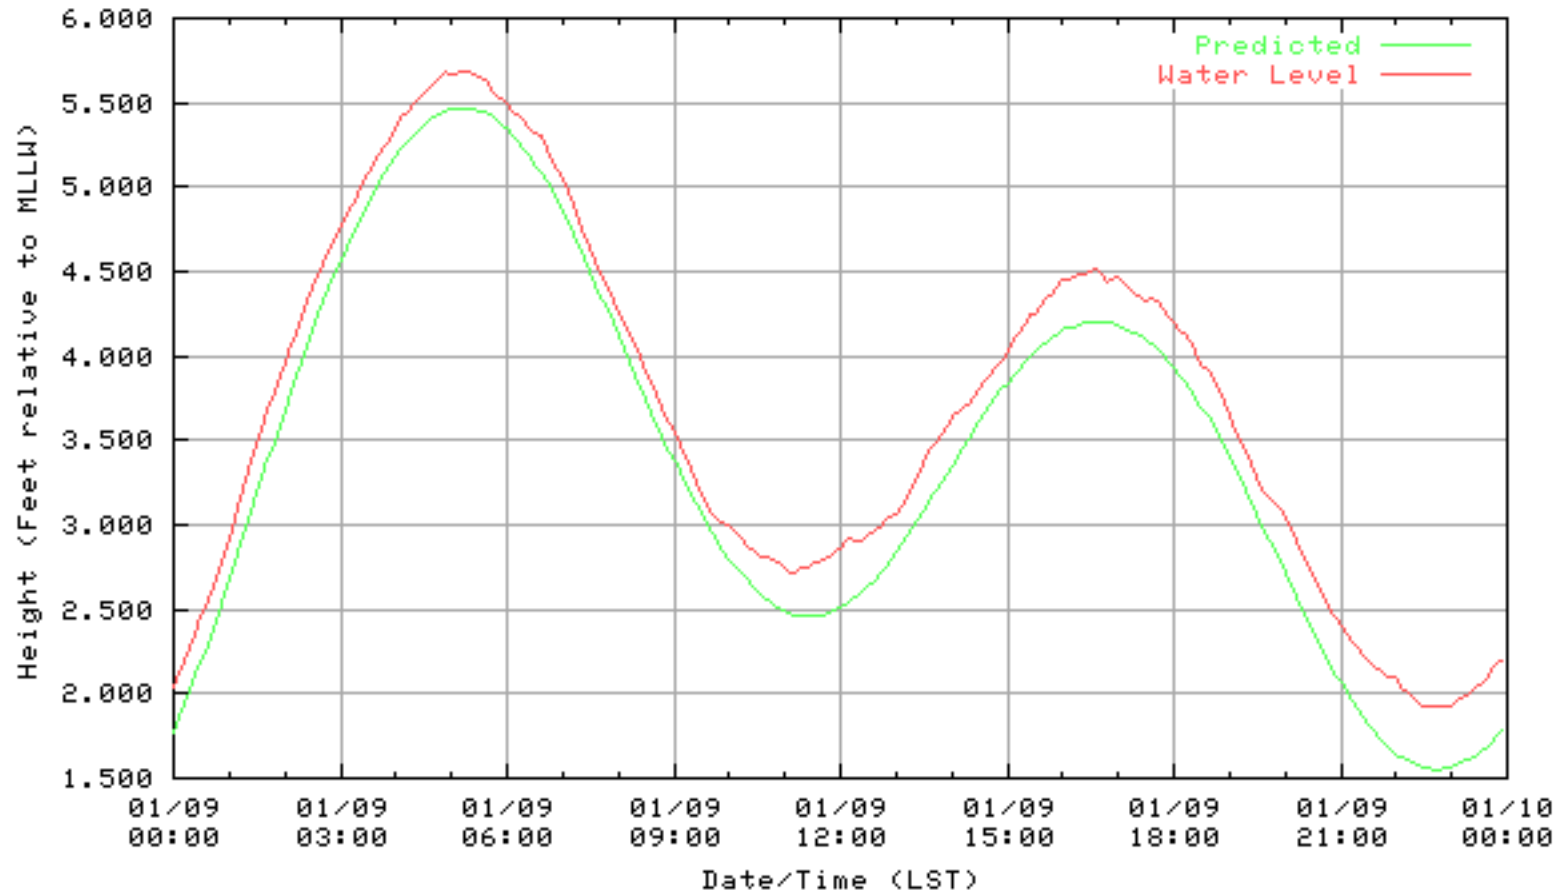

NOAA/NOS/CO-OPS
Verified 6 Minute Water Level Plot
9414863 RICHMOND, CHEVRON OIL PIER , CA
from 01/09/2003 - 01/09/2003