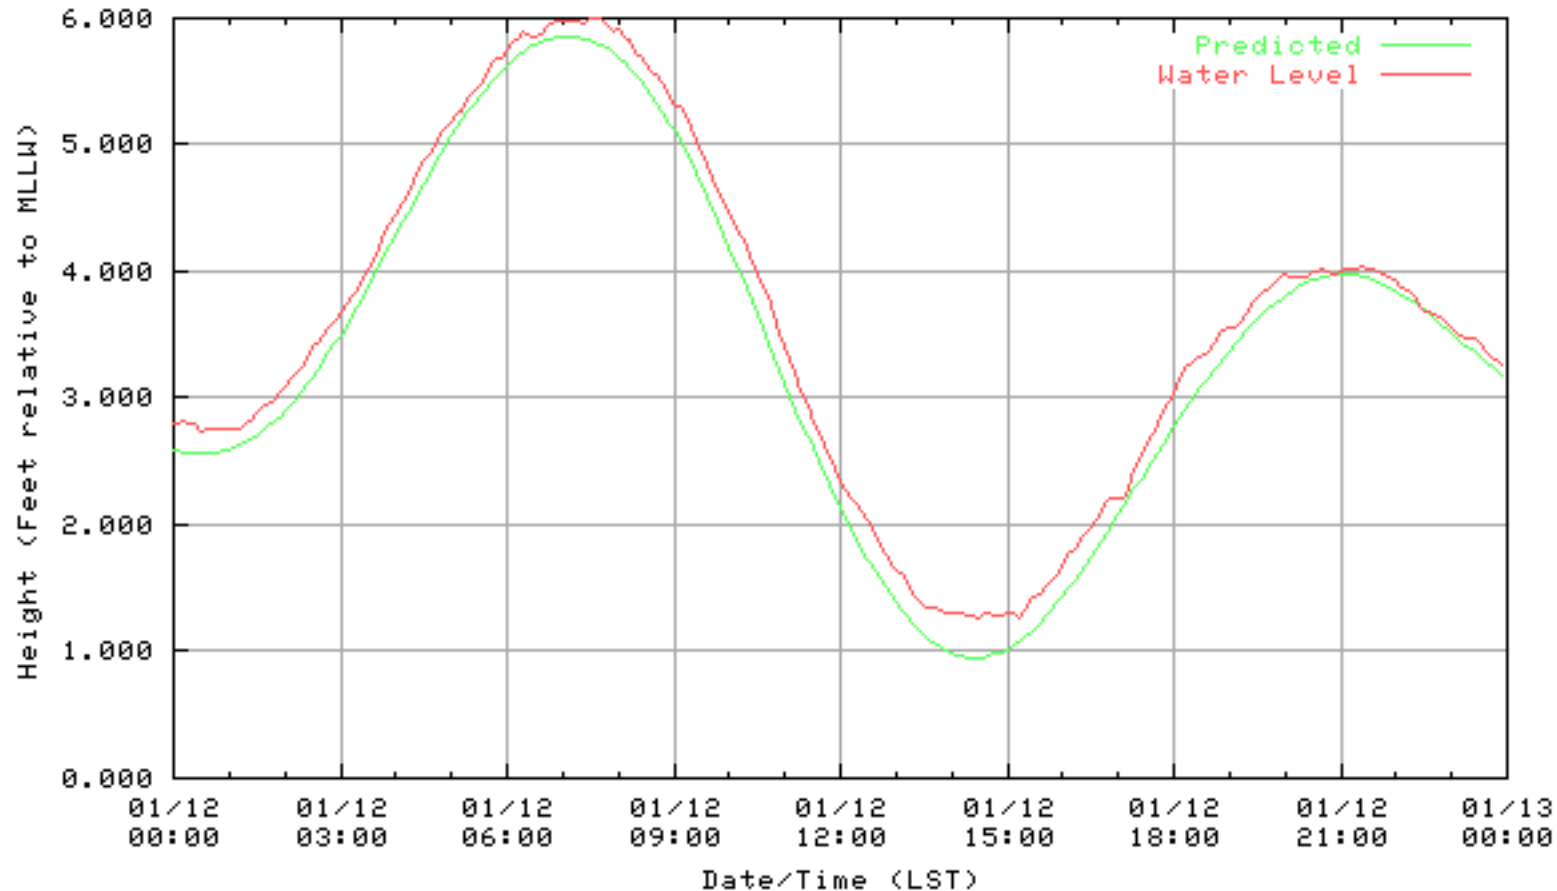

NOAA/NOS/CO-OPS
Verified 6 Minute Water Level Plot
9414863 RICHMOND, CHEVRON OIL PIER , CA
from 01/12/2003 - 01/12/2003