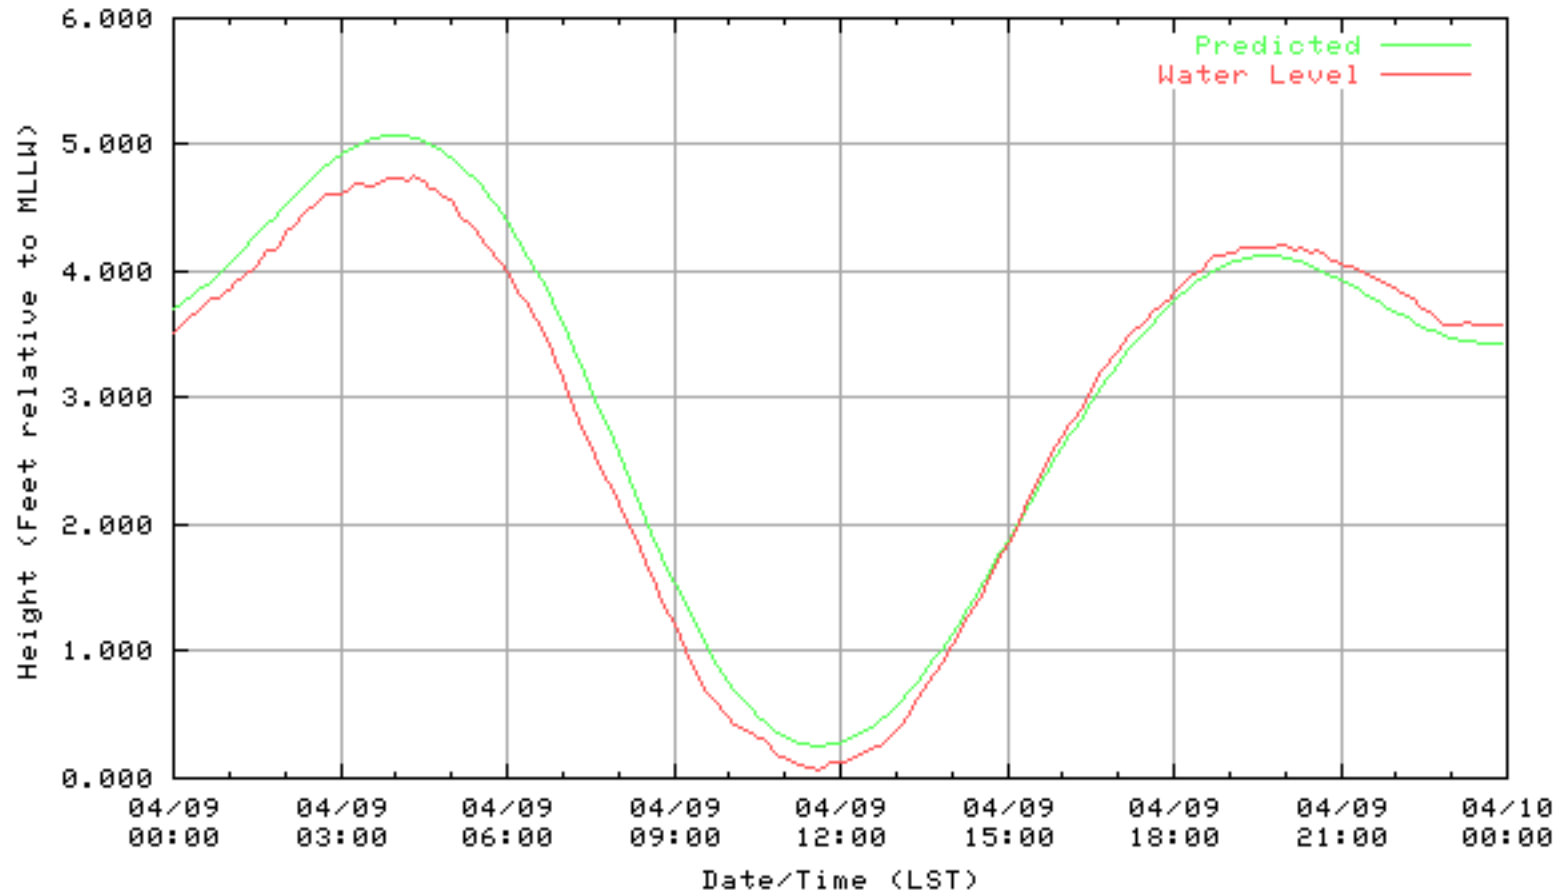

NOAA/NOS/CO-OPS
Verified 6 Minute Water Level Plot
9414863 RICHMOND, CHEVRON OIL PIER , CA
from 04/09/2003 - 04/09/2003