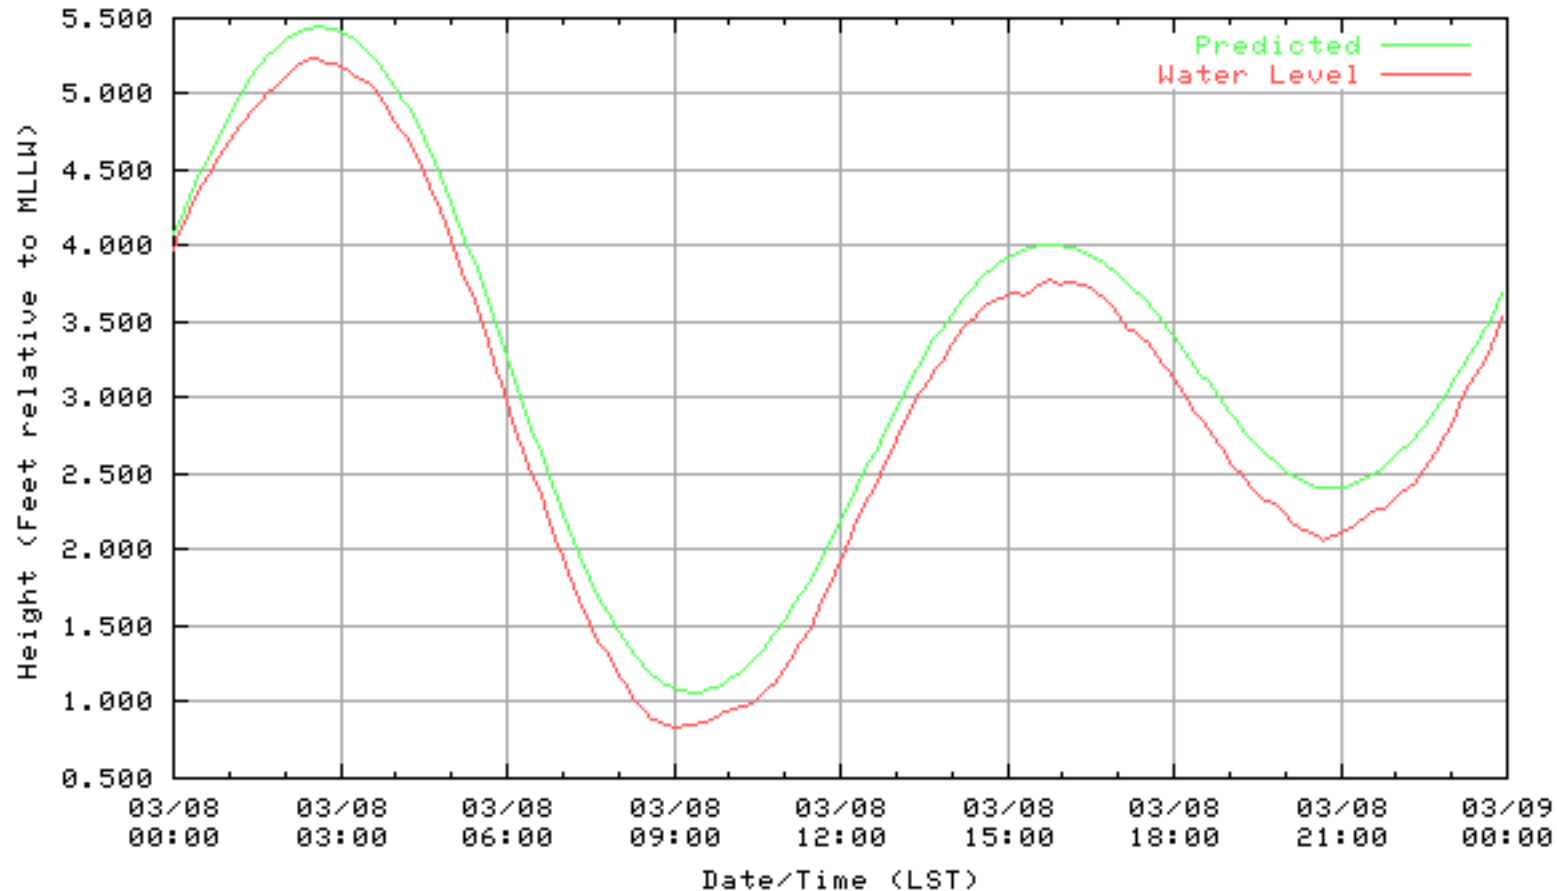

NOAA/NOS/CO-OPS
Verified 6 Minute Water Level Plot
9414863 RICHMOND, CHEVRON OIL PIER , CA
from 03/08/2003 - 03/08/2003