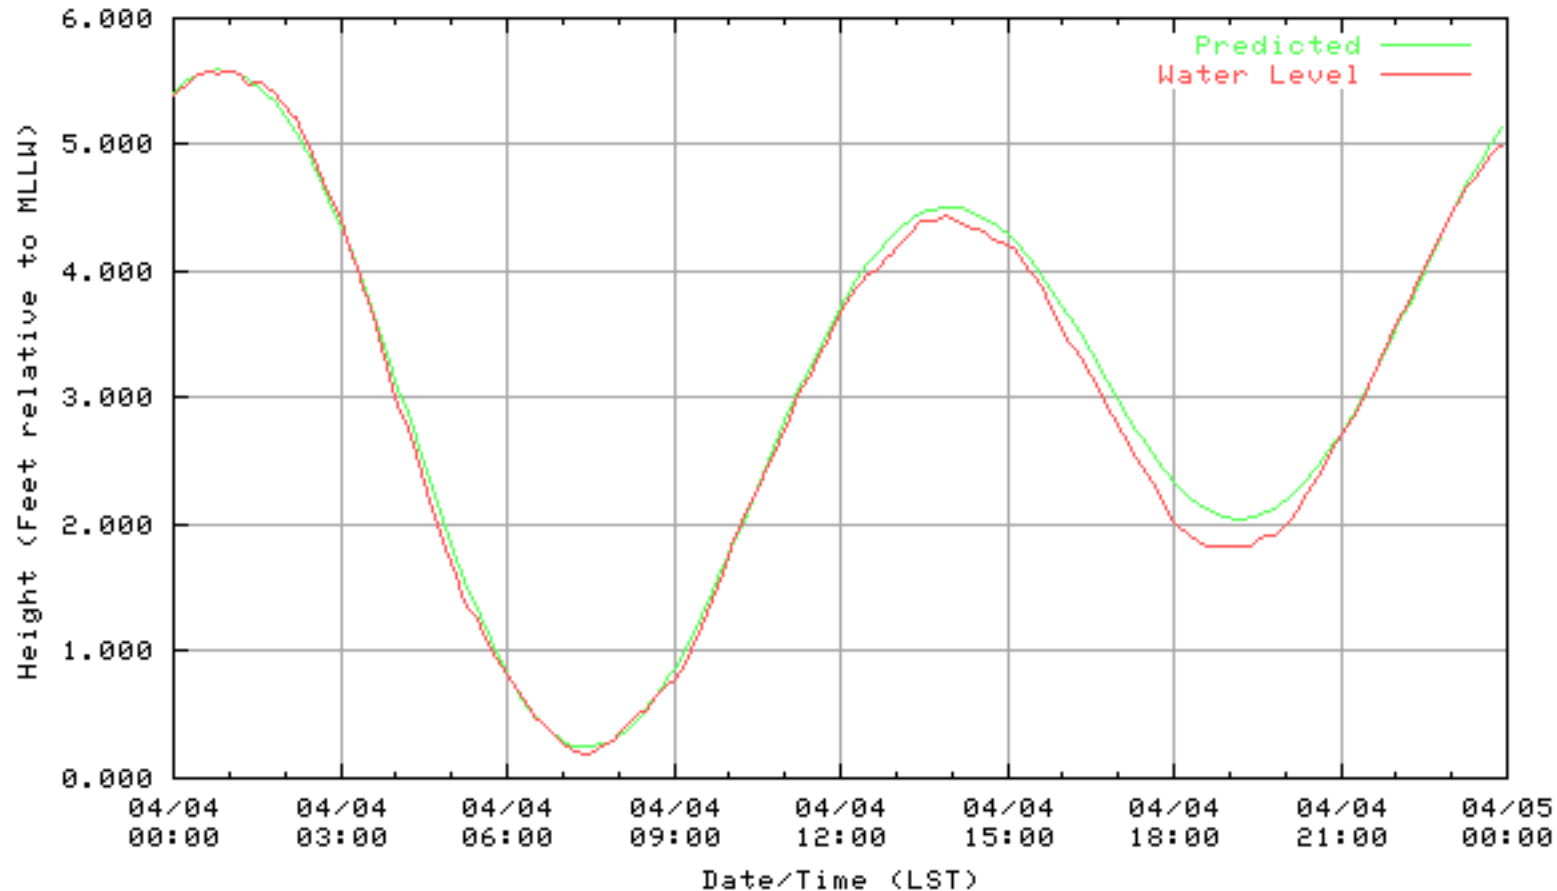

NOAA/NOS/CO-OPS
Verified 6 Minute Water Level Plot
9414863 RICHMOND, CHEVRON OIL PIER , CA
from 04/04/2003 - 04/04/2003