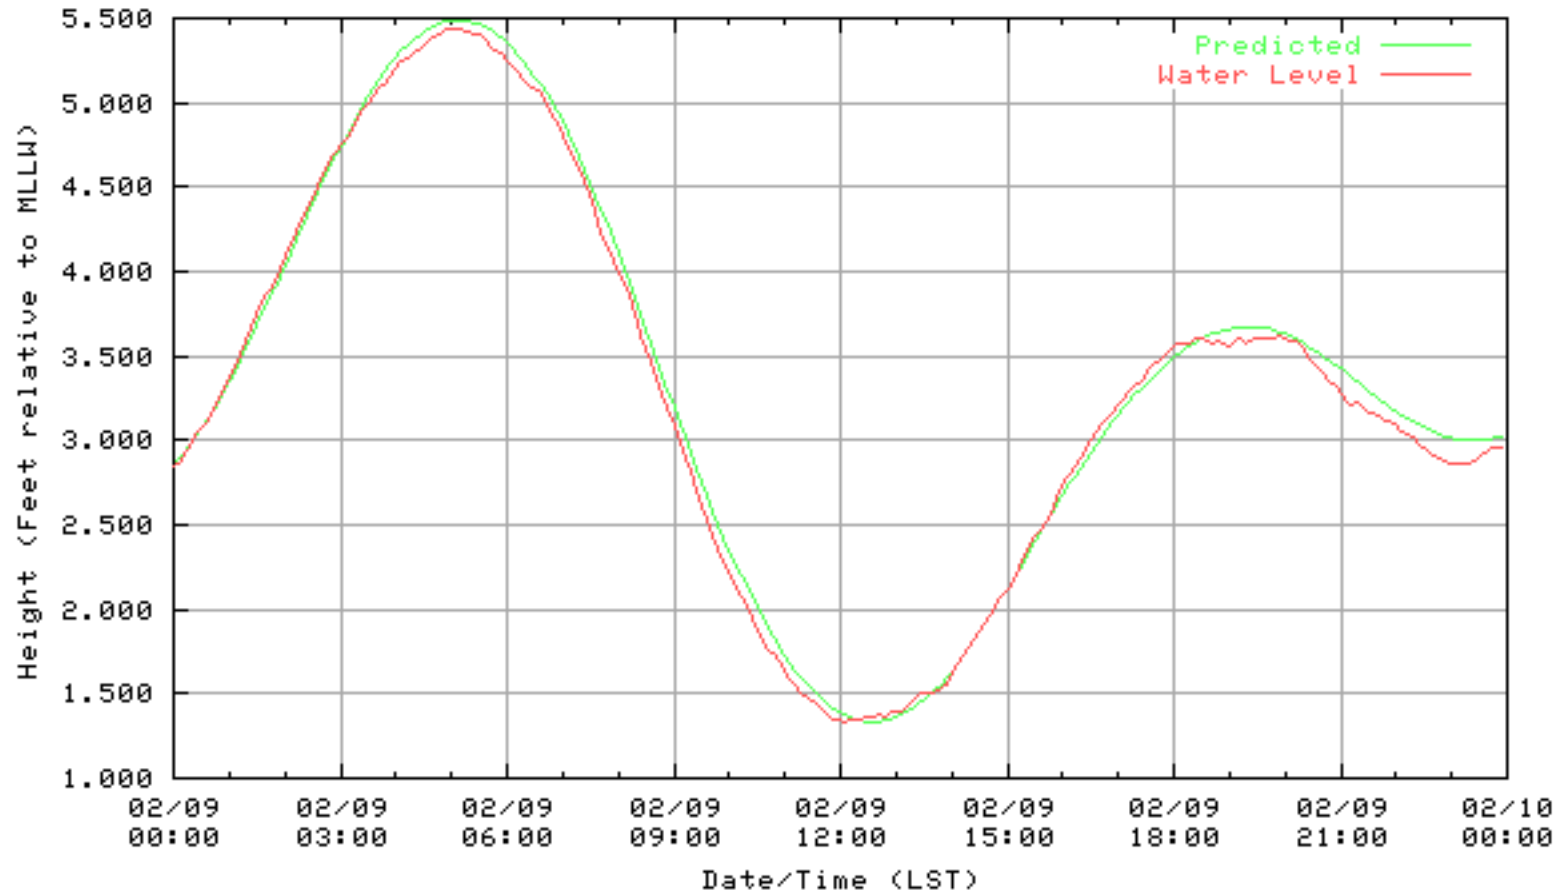

NOAA/NOS/CO-OPS
Verified 6 Minute Water Level Plot
9414863 RICHMOND, CHEVRON OIL PIER , CA
from 02/09/2003 - 02/09/2003