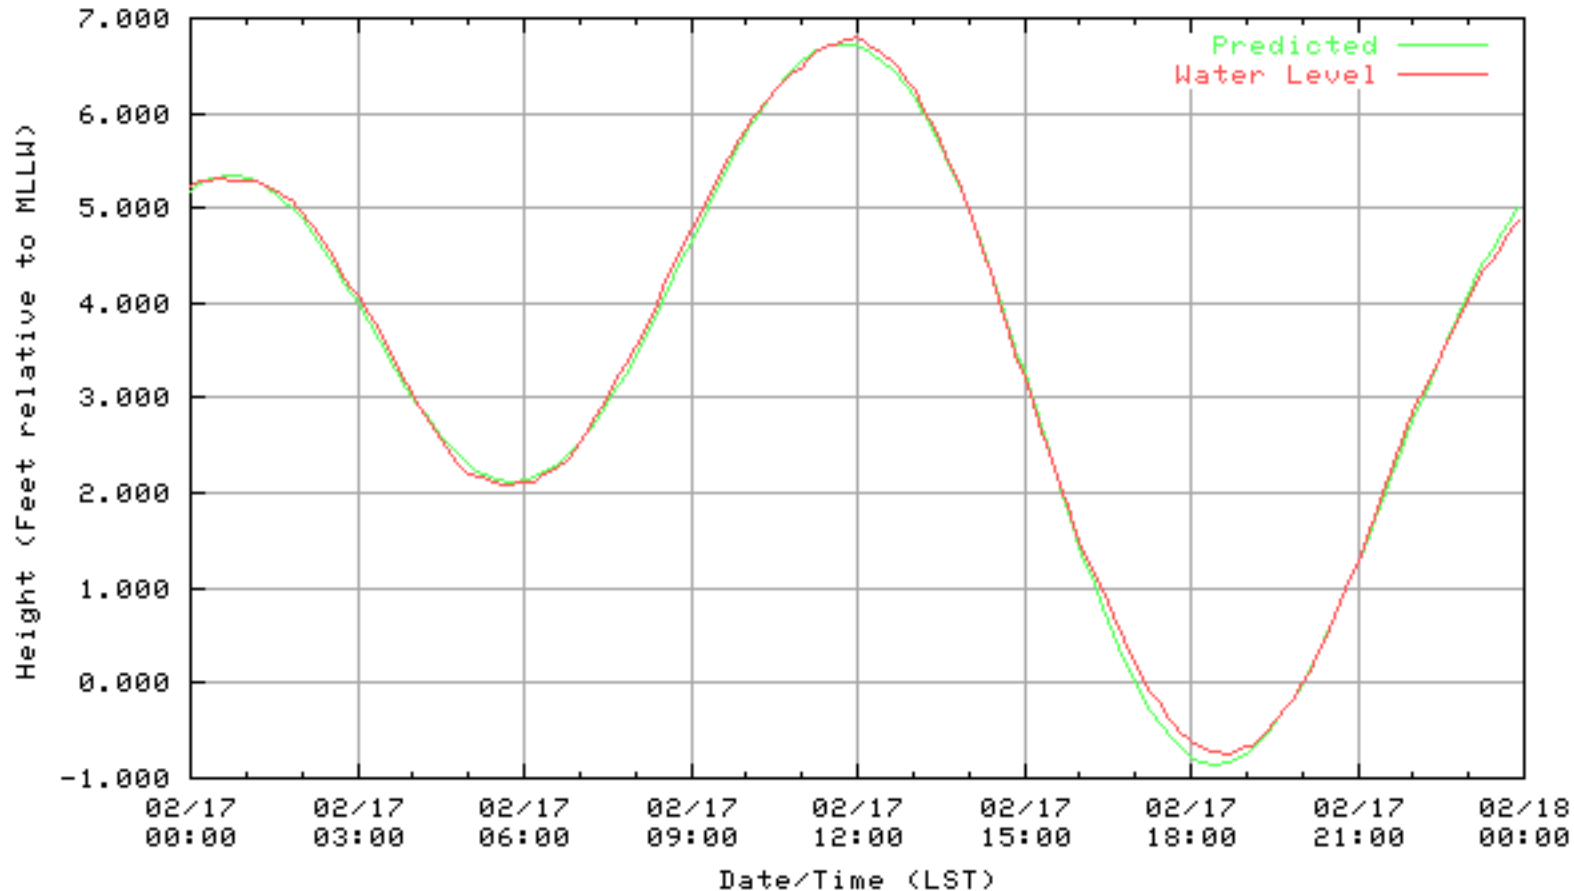

NOAA/NOS/CO-OPS
Verified 6 Minute Water Level Plot
9414863 RICHMOND, CHEVRON OIL PIER , CA
from 02/17/2003 - 02/17/2003