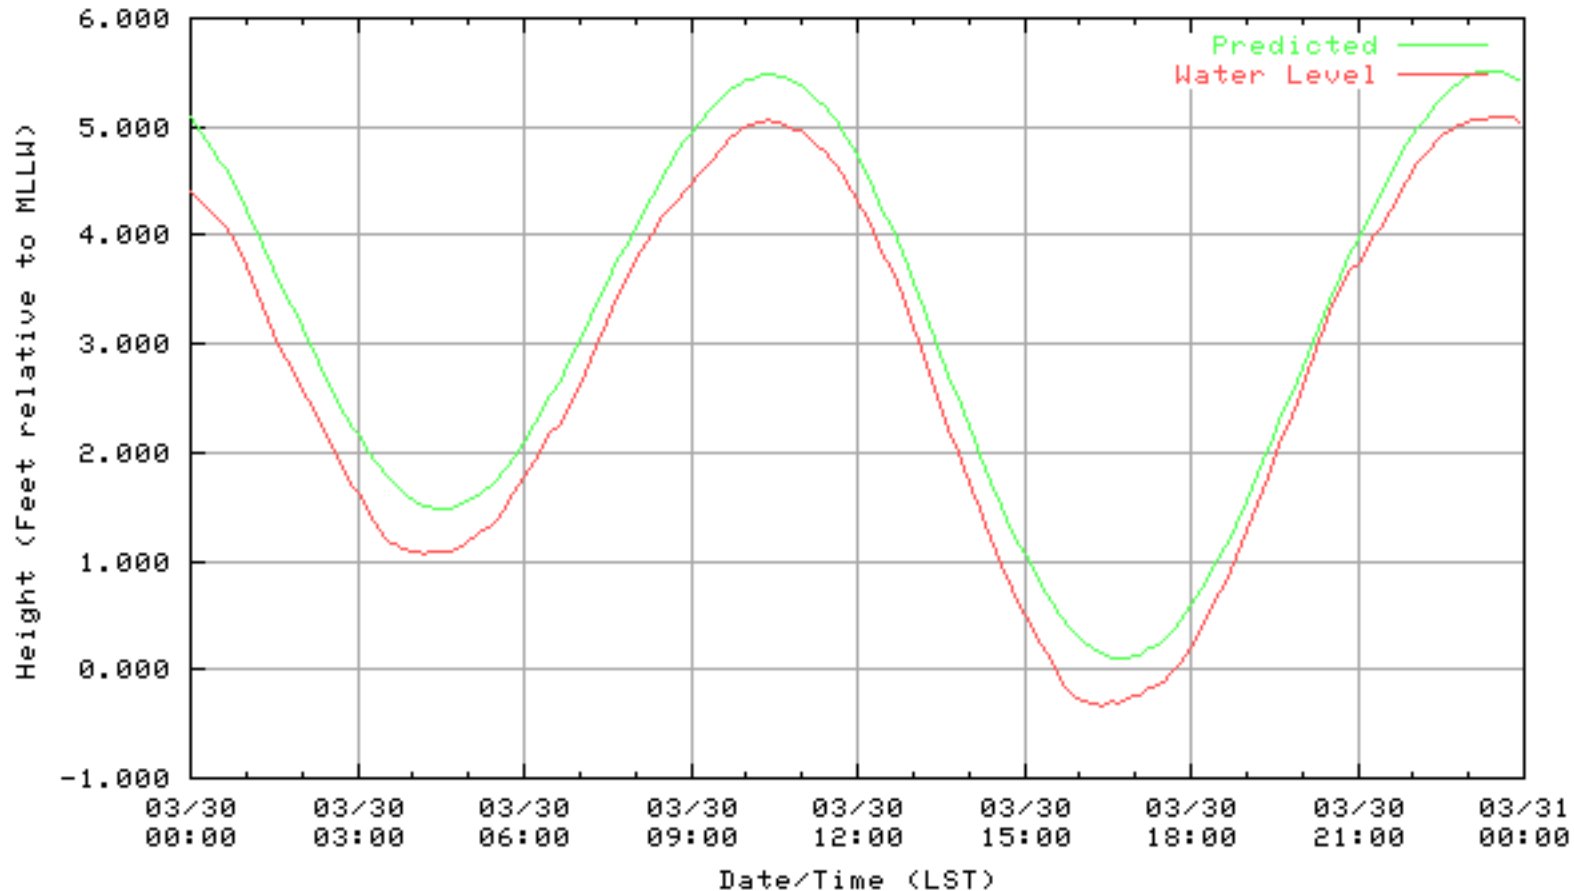

NOAA/NOS/CO-OPS
Verified 6 Minute Water Level Plot
9414863 RICHMOND, CHEVRON OIL PIER , CA
from 03/30/2003 - 03/30/2003