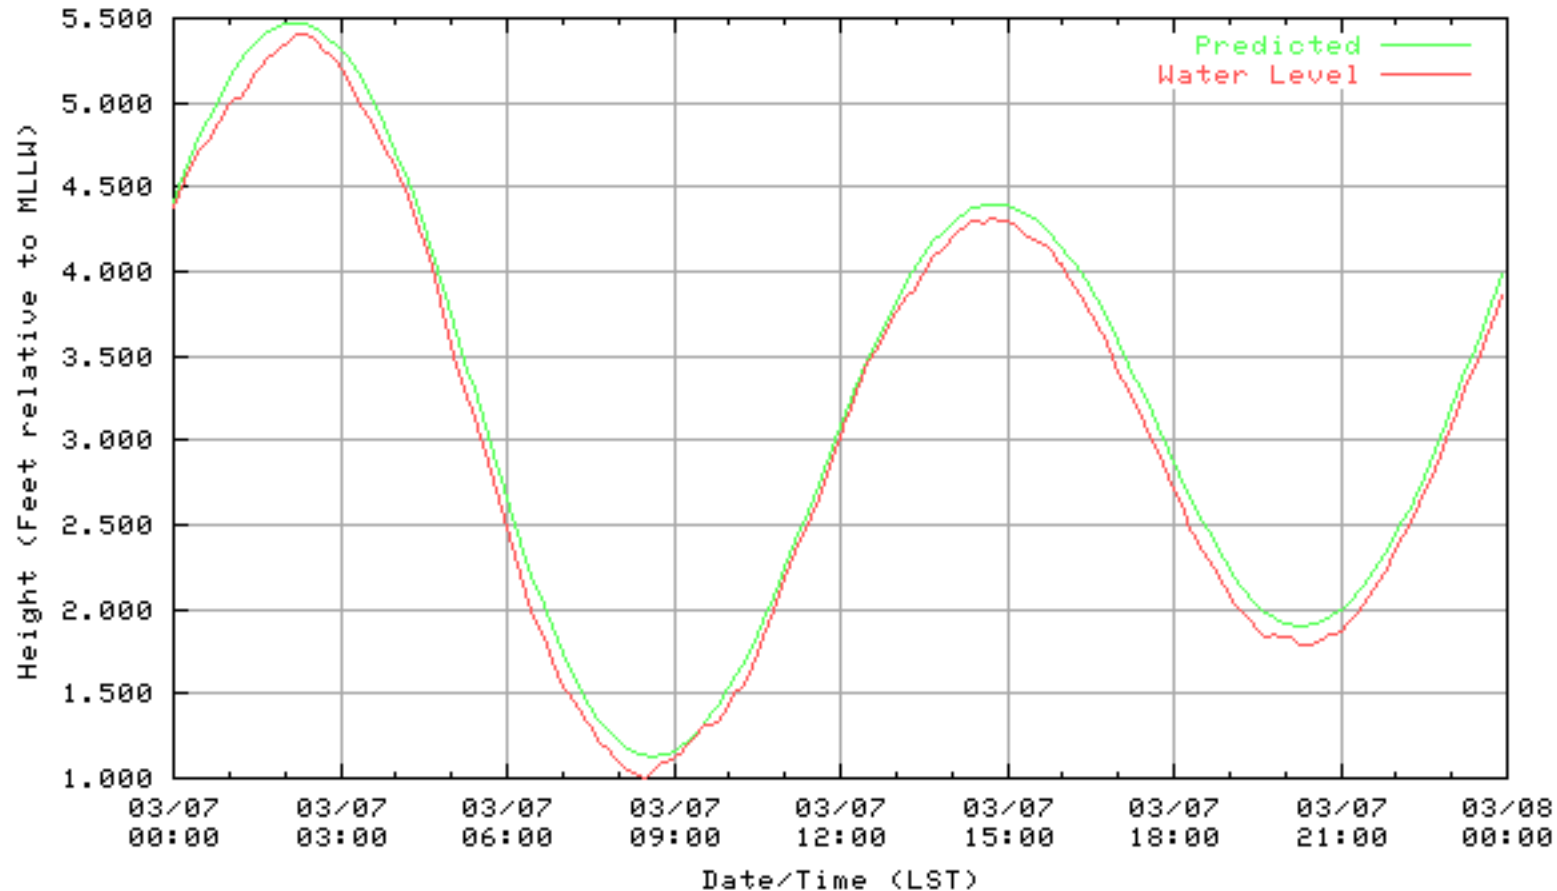

NOAA/NOS/CO-OPS
Verified 6 Minute Water Level Plot
9414863 RICHMOND, CHEVRON OIL PIER , CA
from 03/07/2003 - 03/07/2003