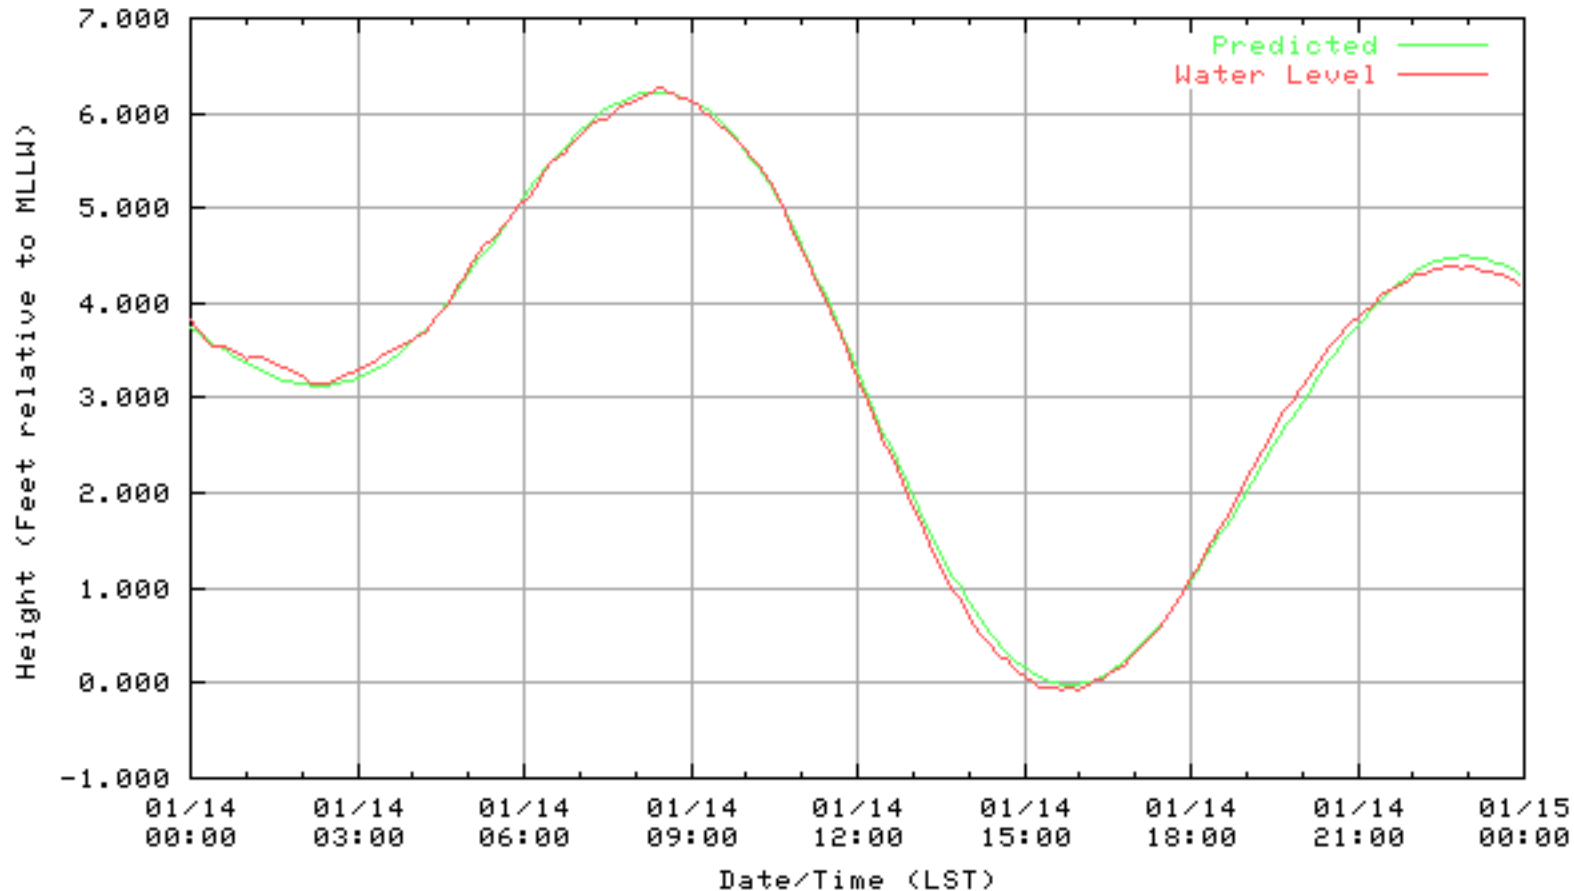

NOAA/NOS/CO-OPS
Verified 6 Minute Water Level Plot
9414863 RICHMOND, CHEVRON OIL PIER , CA
from 01/14/2003 - 01/14/2003