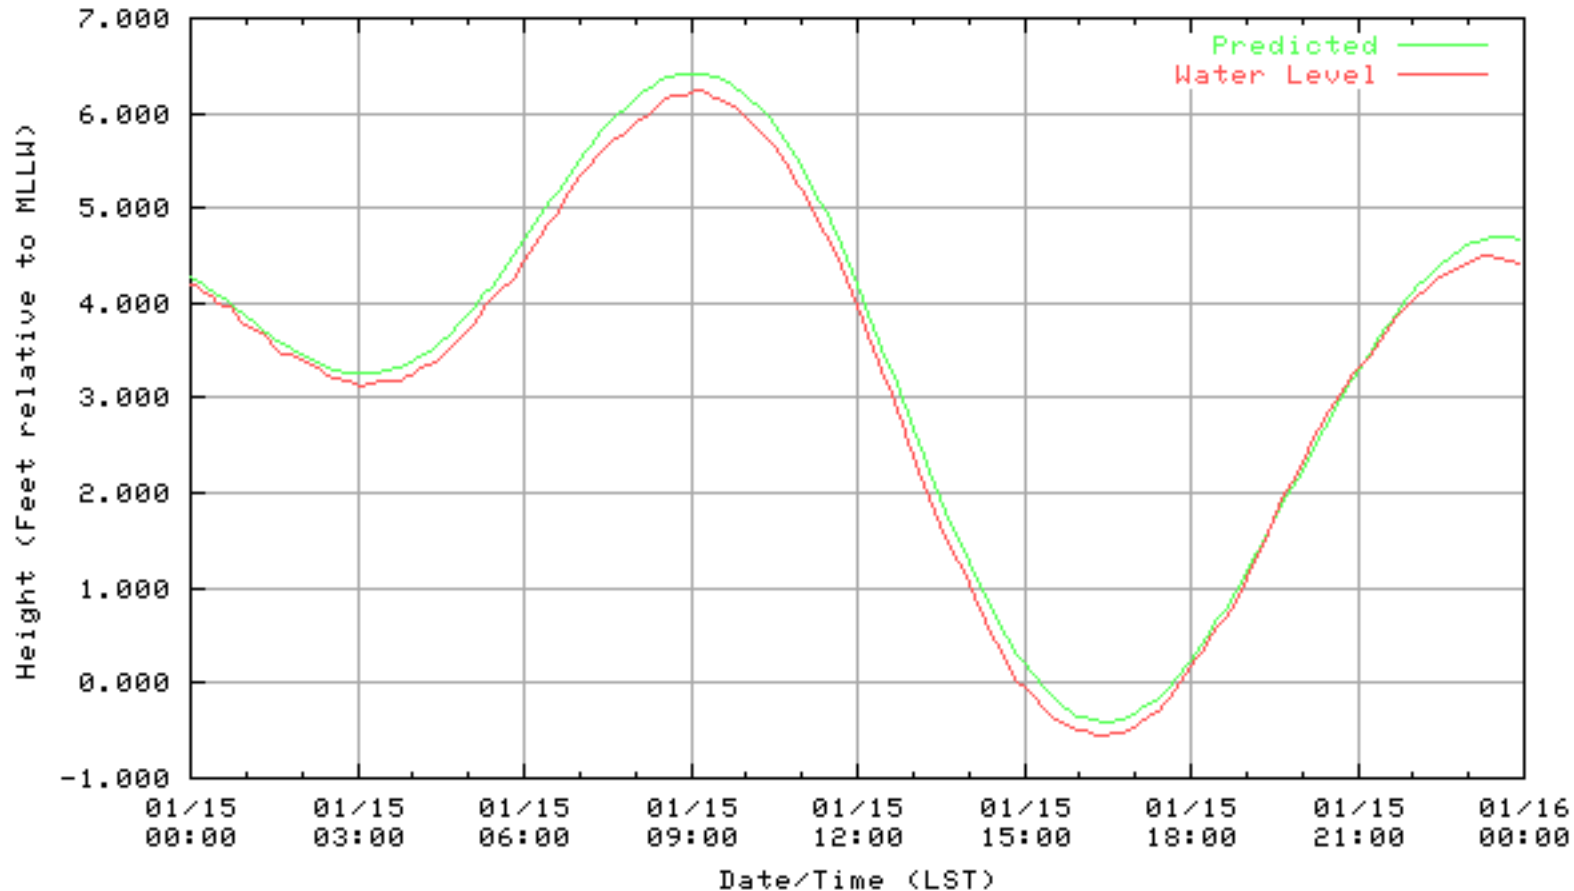

NOAA/NOS/CO-OPS
Verified 6 Minute Water Level Plot
9414863 RICHMOND, CHEVRON OIL PIER , CA
from 01/15/2003 - 01/15/2003