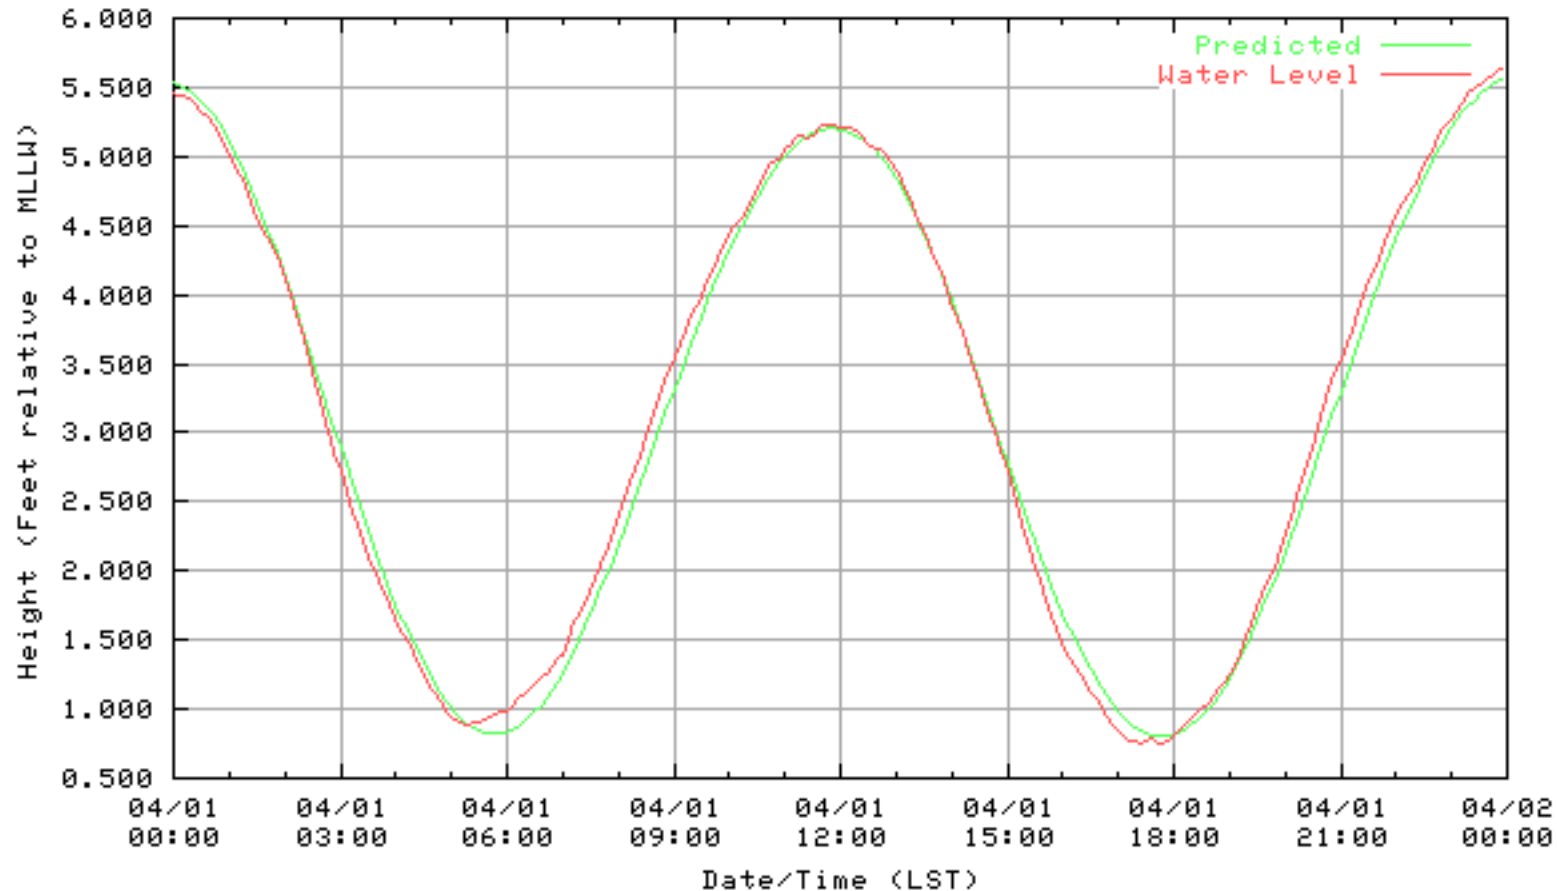

NOAA/NOS/CO-OPS
Verified 6 Minute Water Level Plot
9414863 RICHMOND, CHEVRON OIL PIER , CA
from 04/01/2003 - 04/01/2003