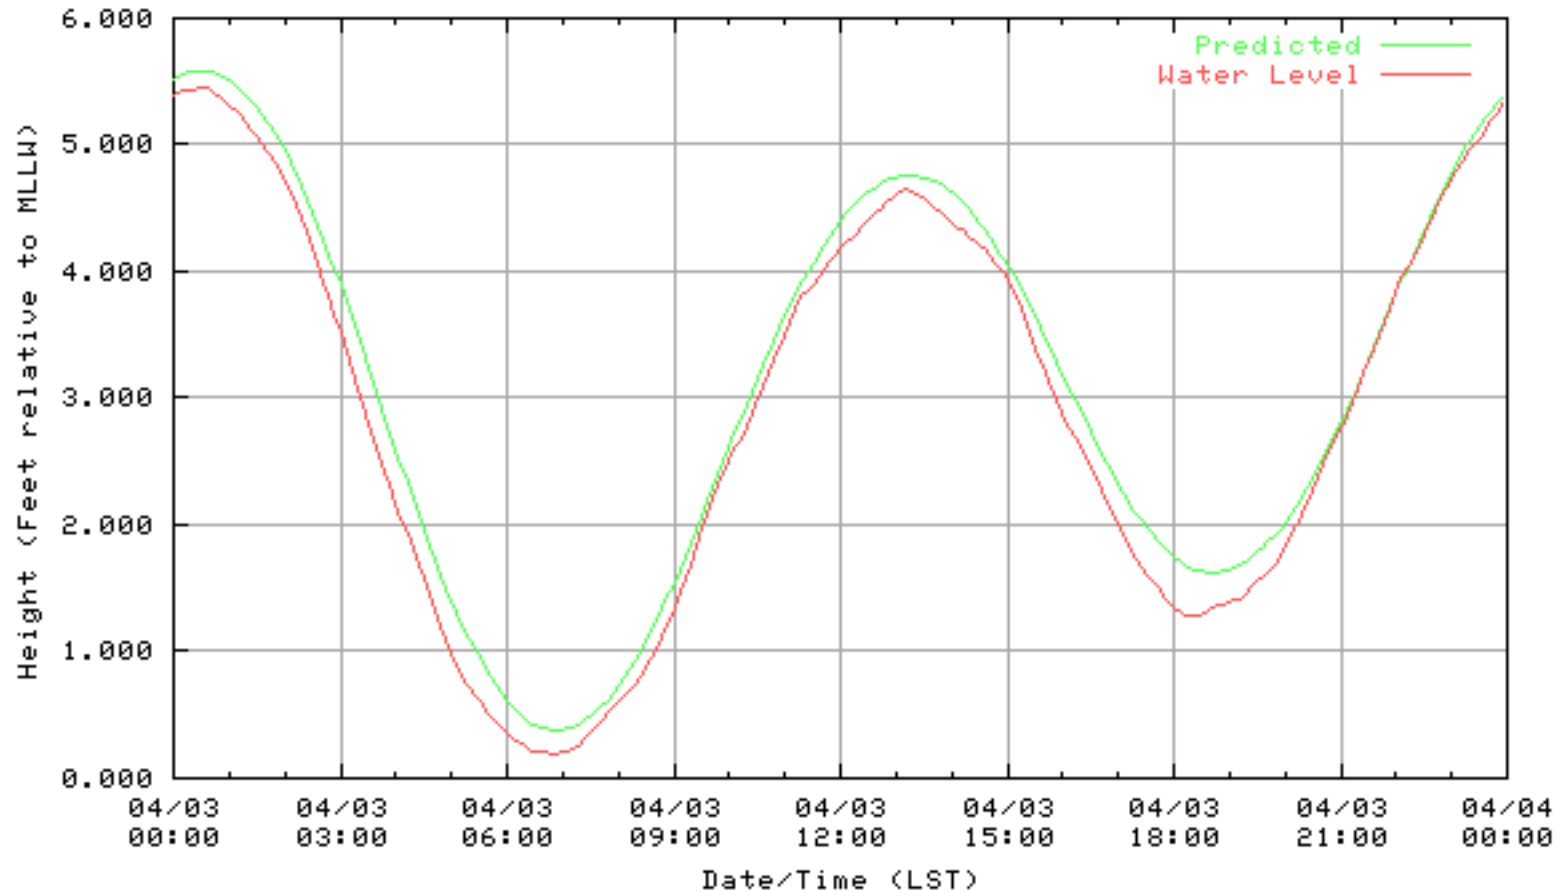

NOAA/NOS/CO-OPS
Verified 6 Minute Water Level Plot
9414863 RICHMOND, CHEVRON OIL PIER , CA
from 04/03/2003 - 04/03/2003