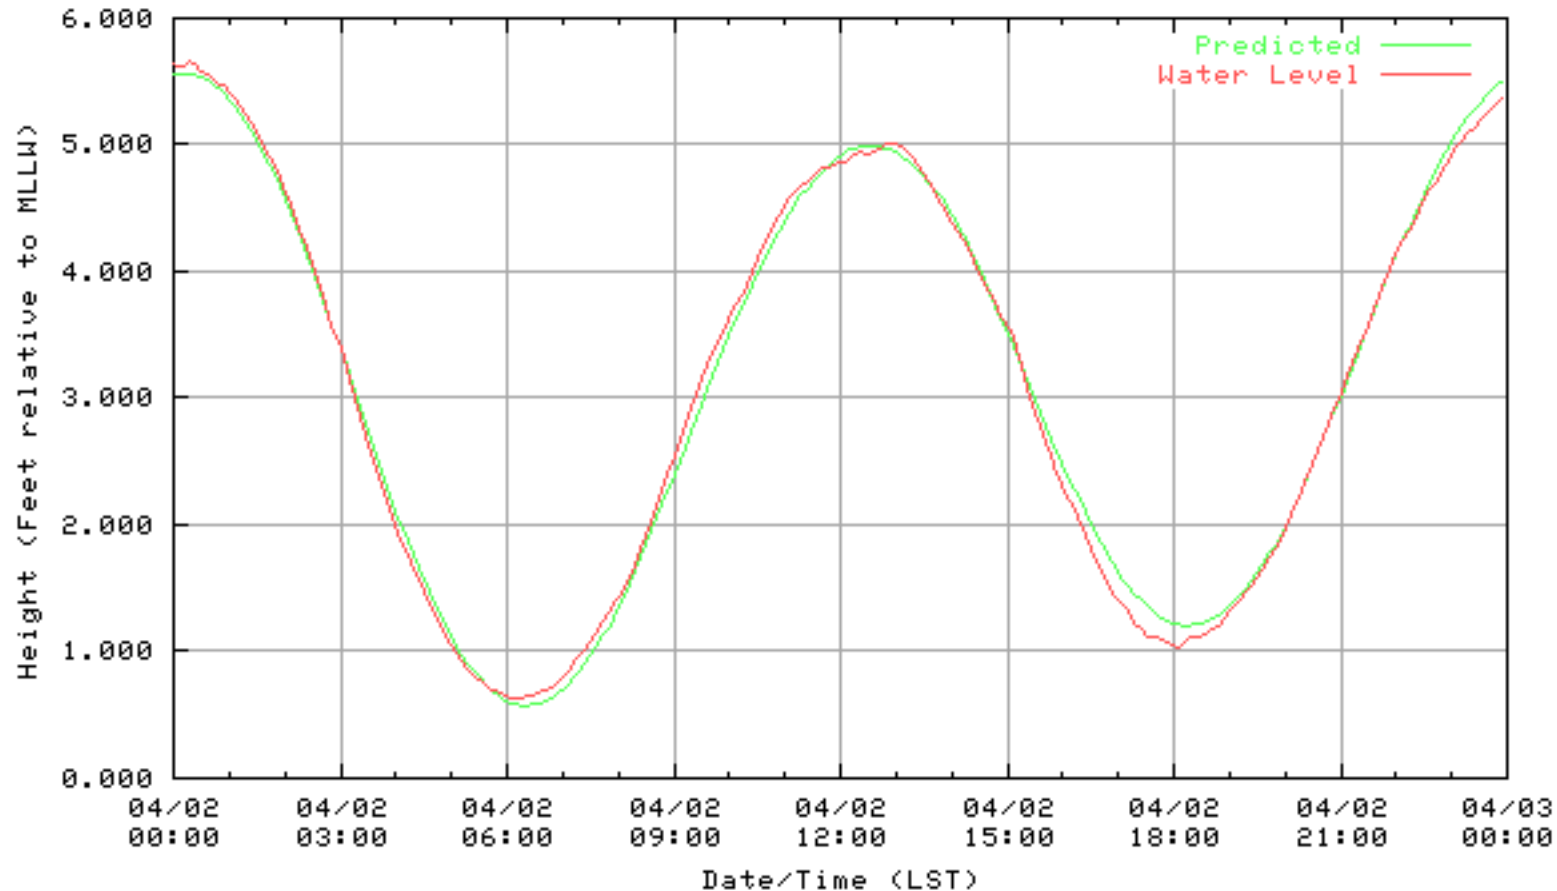

NOAA/NOS/CO-OPS
Verified 6 Minute Water Level Plot
9414863 RICHMOND, CHEVRON OIL PIER , CA
from 04/02/2003 - 04/02/2003