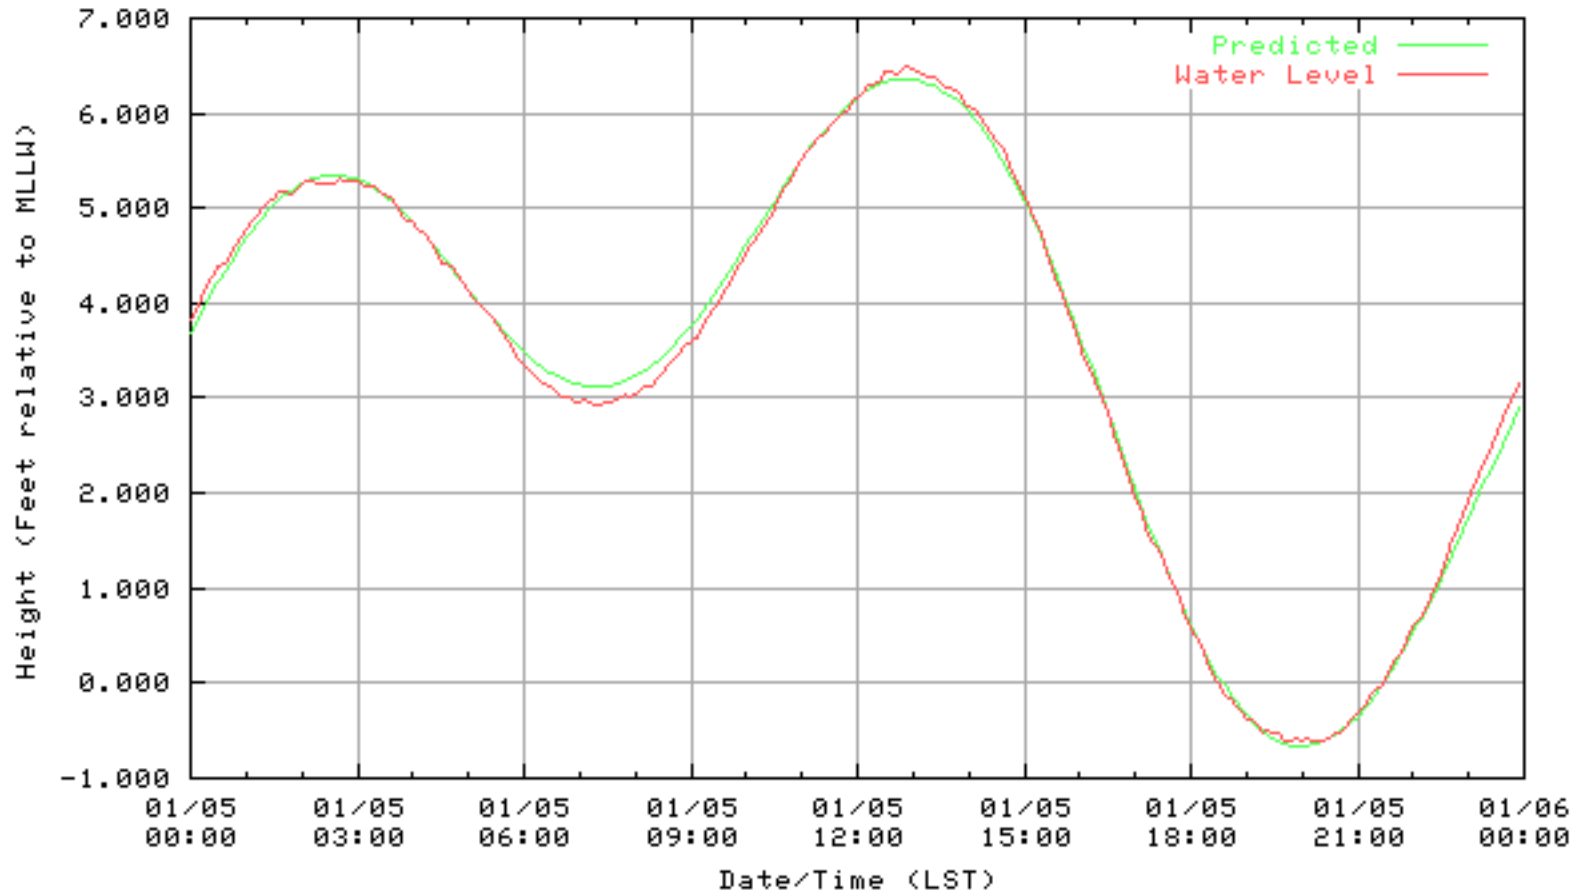

NOAA/NOS/CO-OPS
Verified 6 Minute Water Level Plot
9414863 RICHMOND, CHEVRON OIL PIER , CA
from 01/05/2003 - 01/05/2003