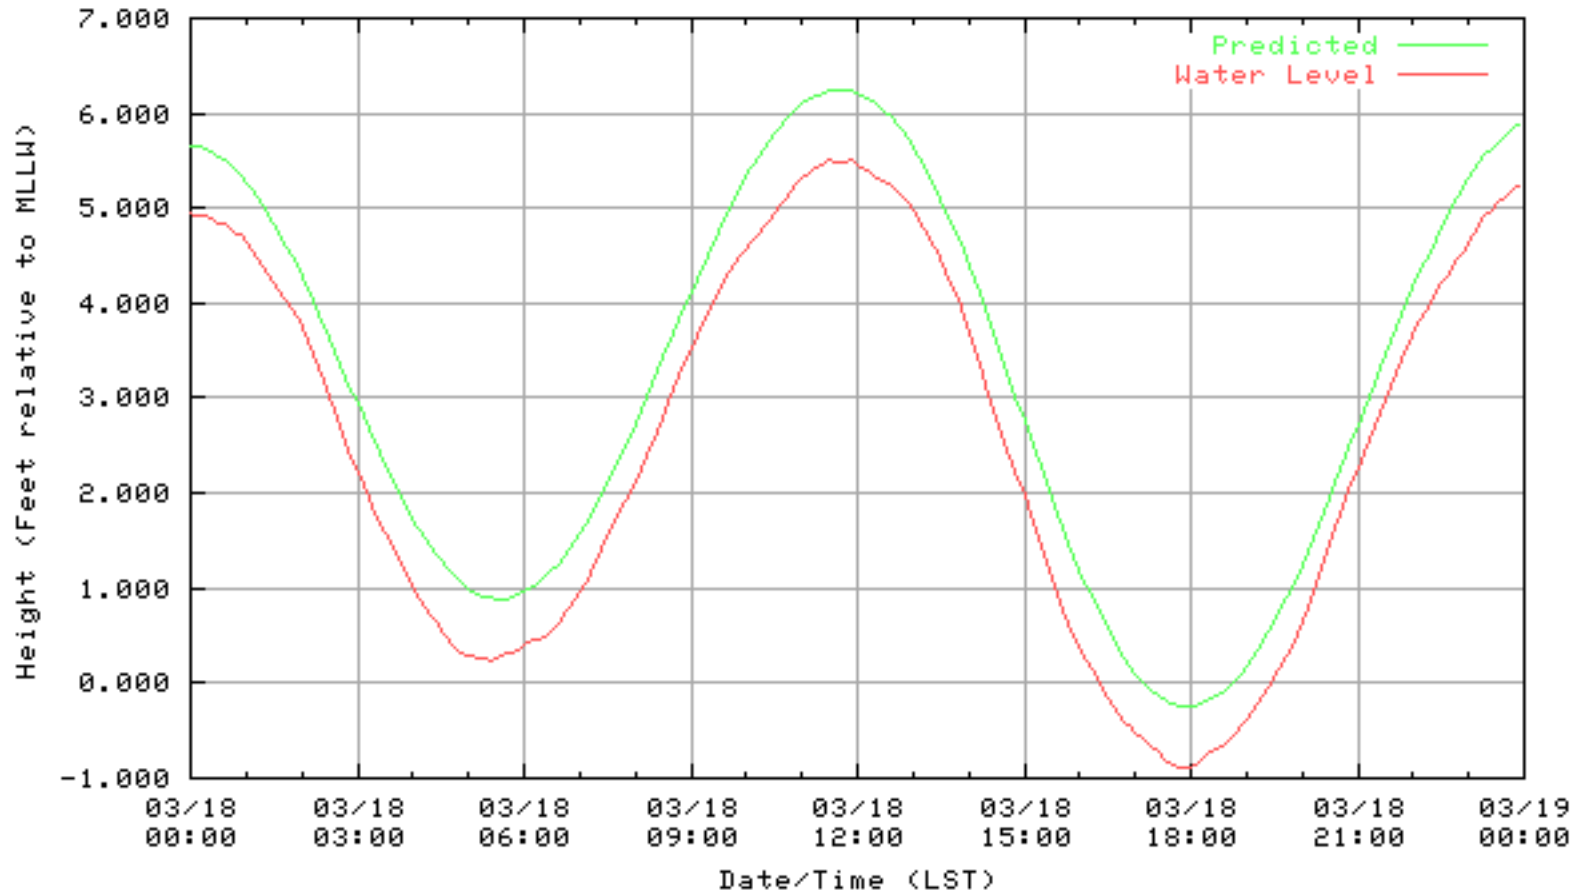

NOAA/NOS/CO-OPS
Verified 6 Minute Water Level Plot
9414863 RICHMOND, CHEVRON OIL PIER , CA
from 03/18/2003 - 03/18/2003