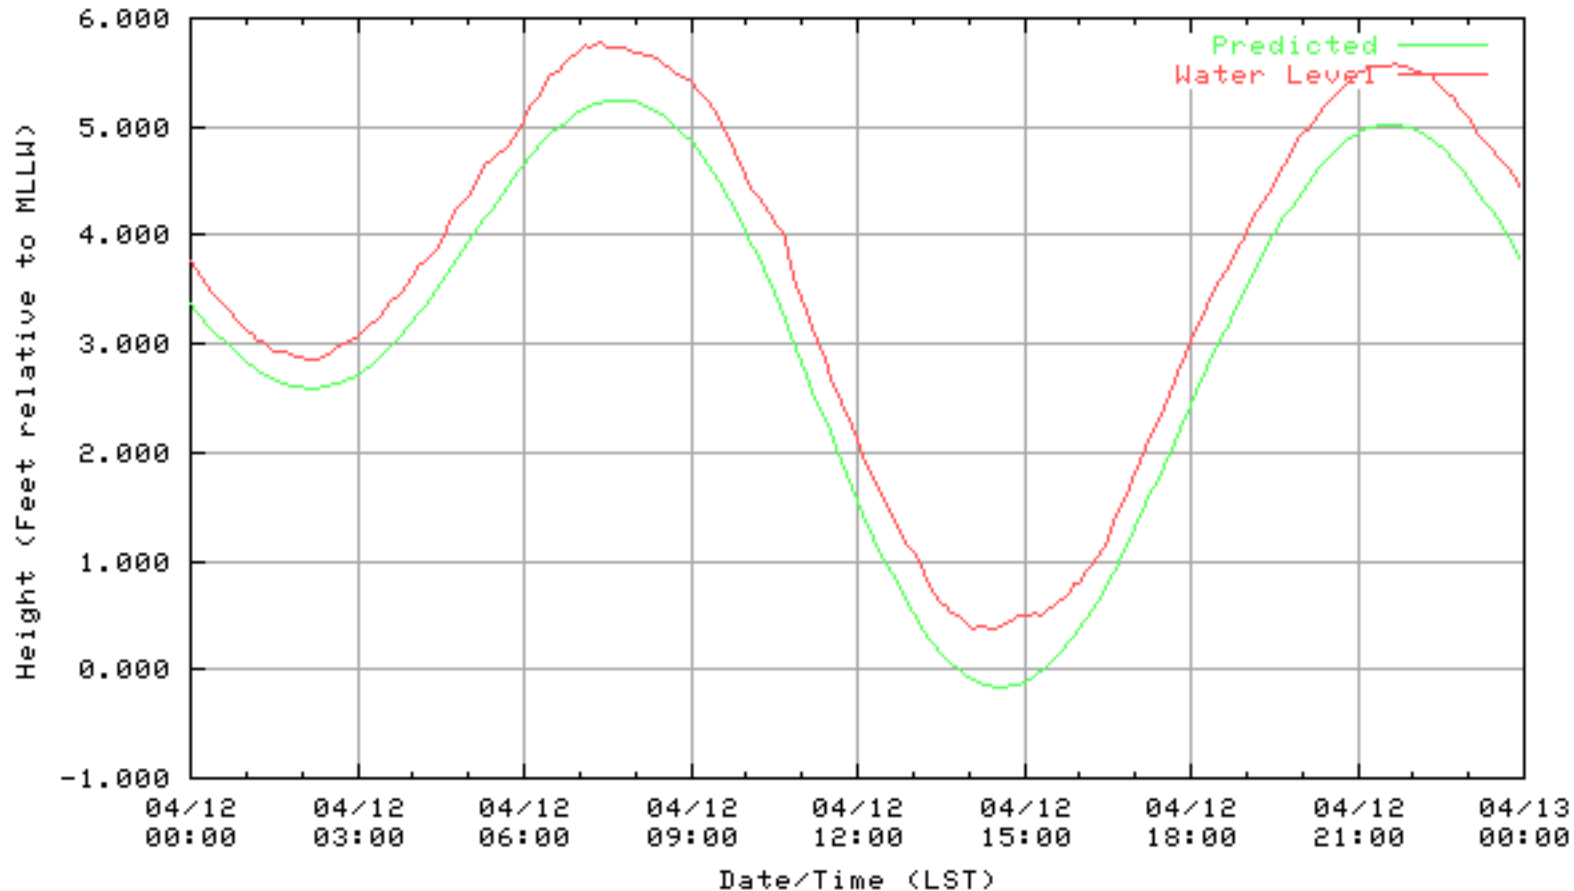

NOAA/NOS/CO-OPS
Verified 6 Minute Water Level Plot
9414863 RICHMOND, CHEVRON OIL PIER, CA
from 04/12/2003 - 04/12/2003