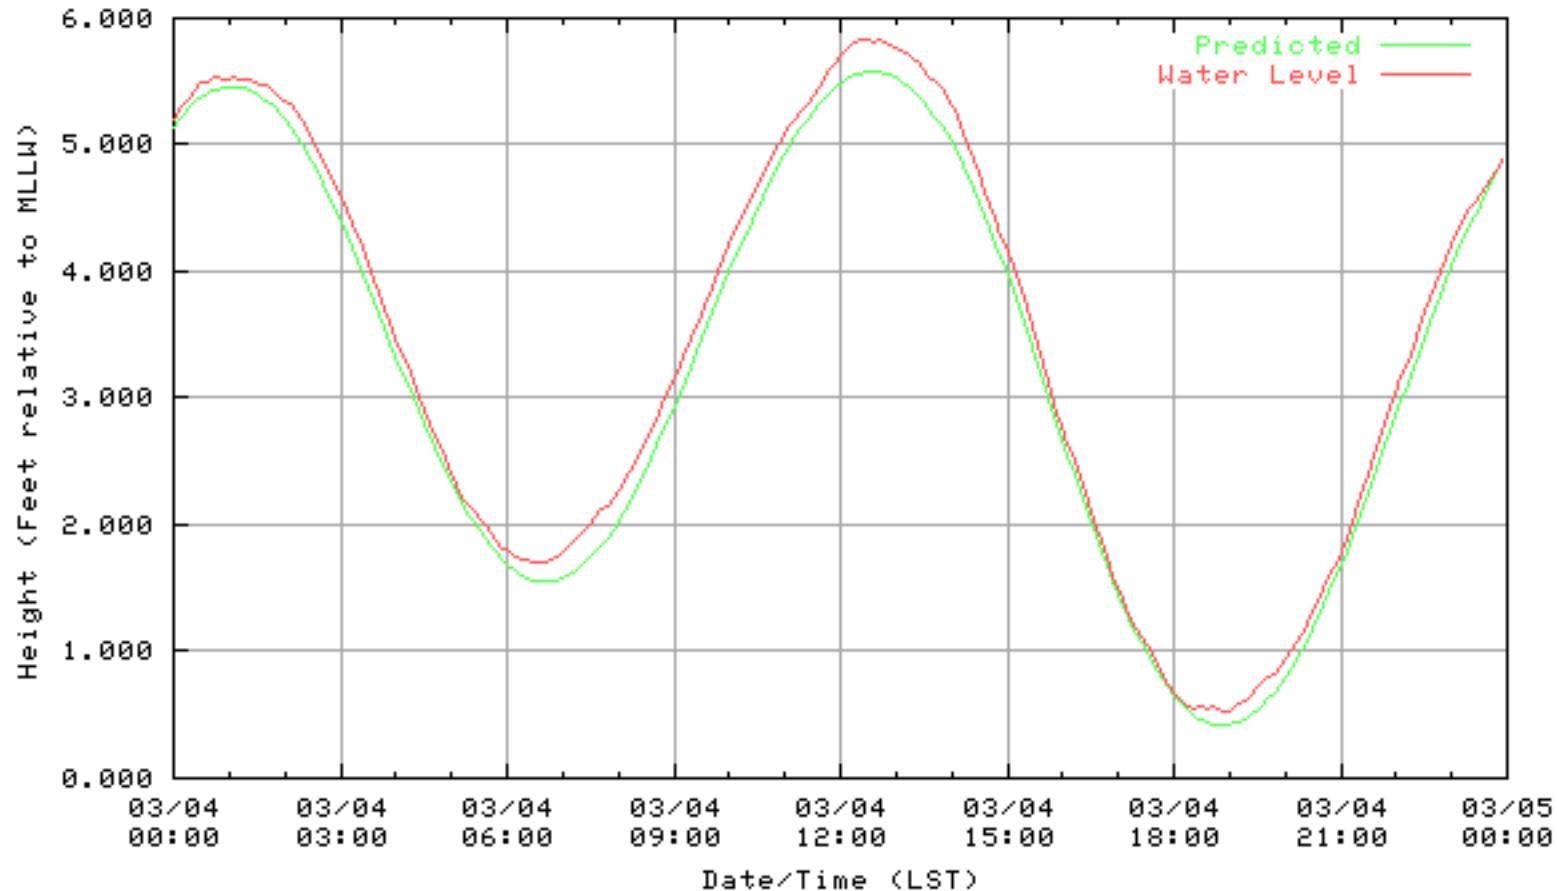

NOAA/NOS/CO-OPS
Verified 6 Minute Water Level Plot
9414863 RICHMOND, CHEVRON OIL PIER , CA
from 03/04/2003 - 03/04/2003