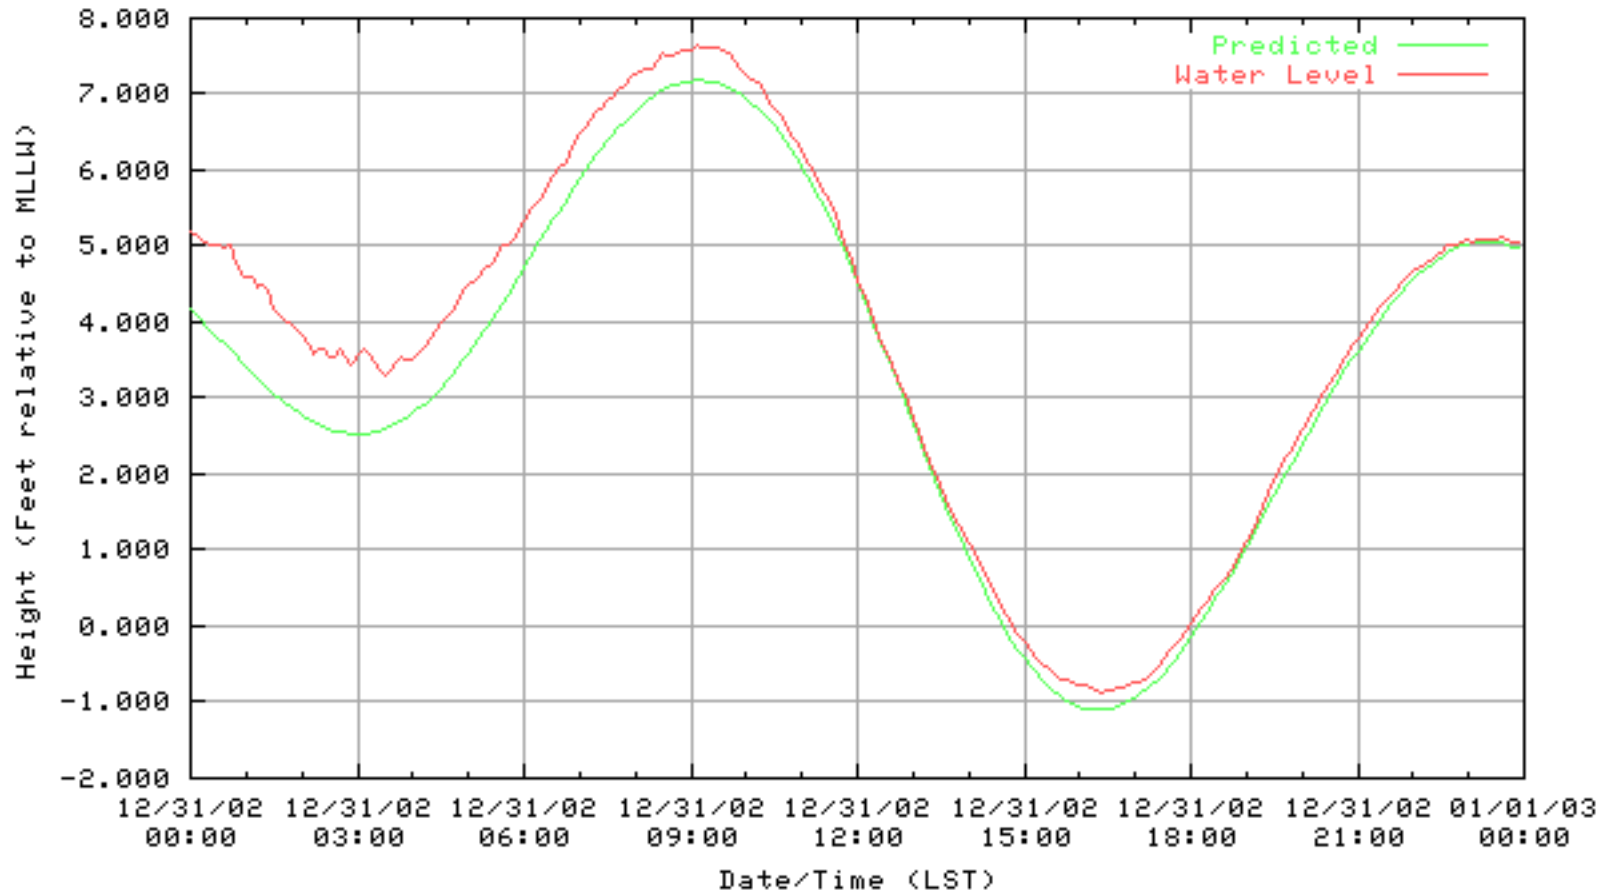

NOAA/NOS/CO-OPS
Verified 6 Minute Water Level Plot
9414863 RICHMOND, CHEVRON OIL PIER , CA
from 12/31/2002 - 12/31/2002