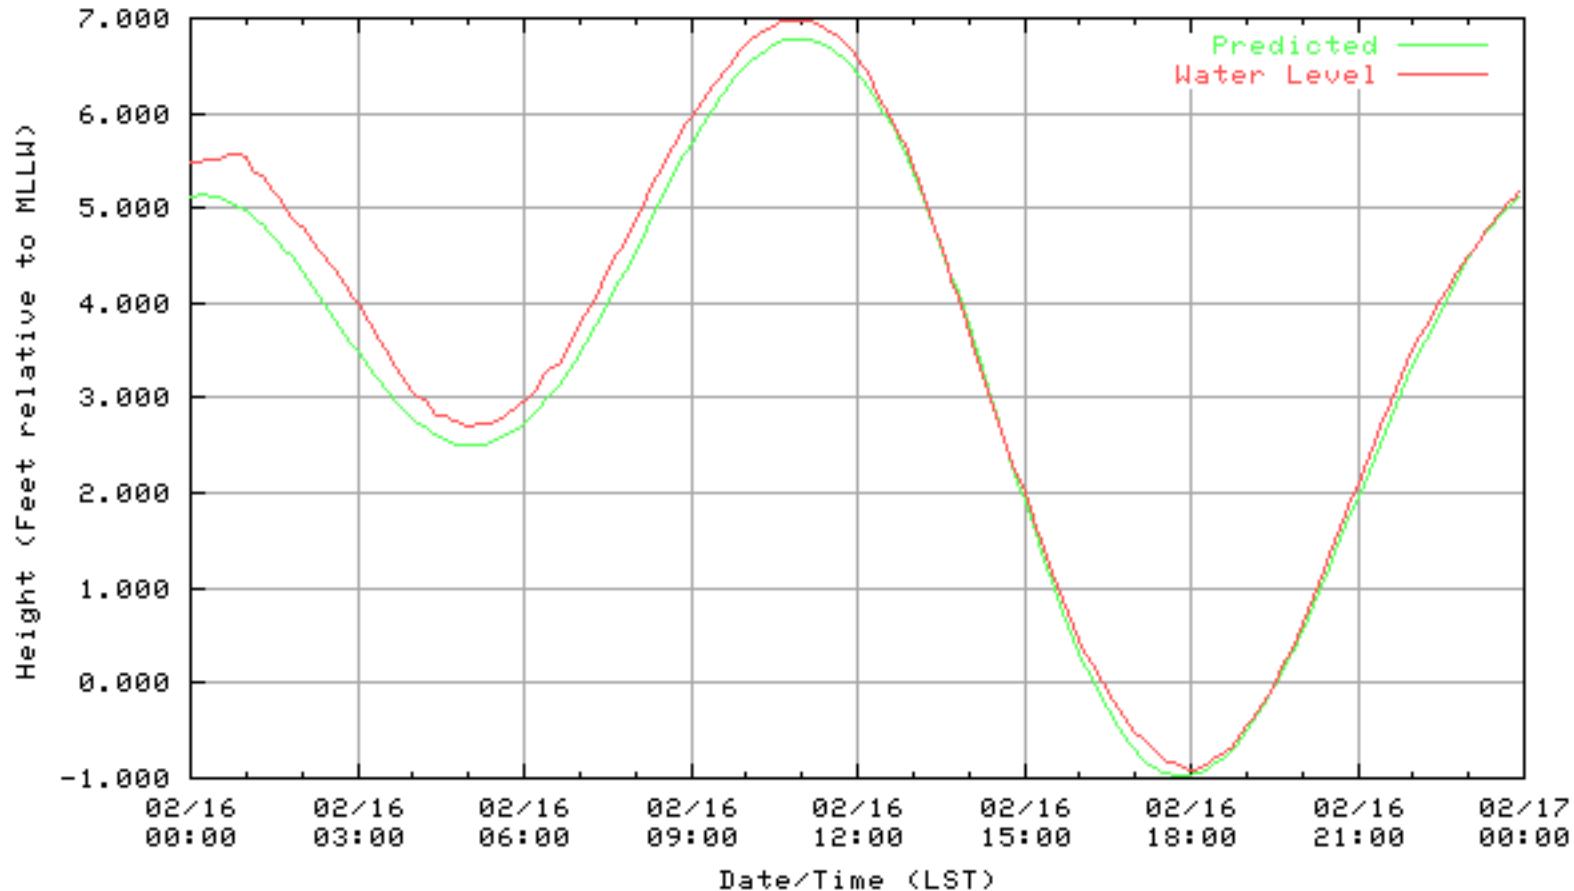

NOAA/NOS/CO-OPS
Verified 6 Minute Water Level Plot
9414863 RICHMOND, CHEVRON OIL PIER , CA
from 02/16/2003 - 02/16/2003