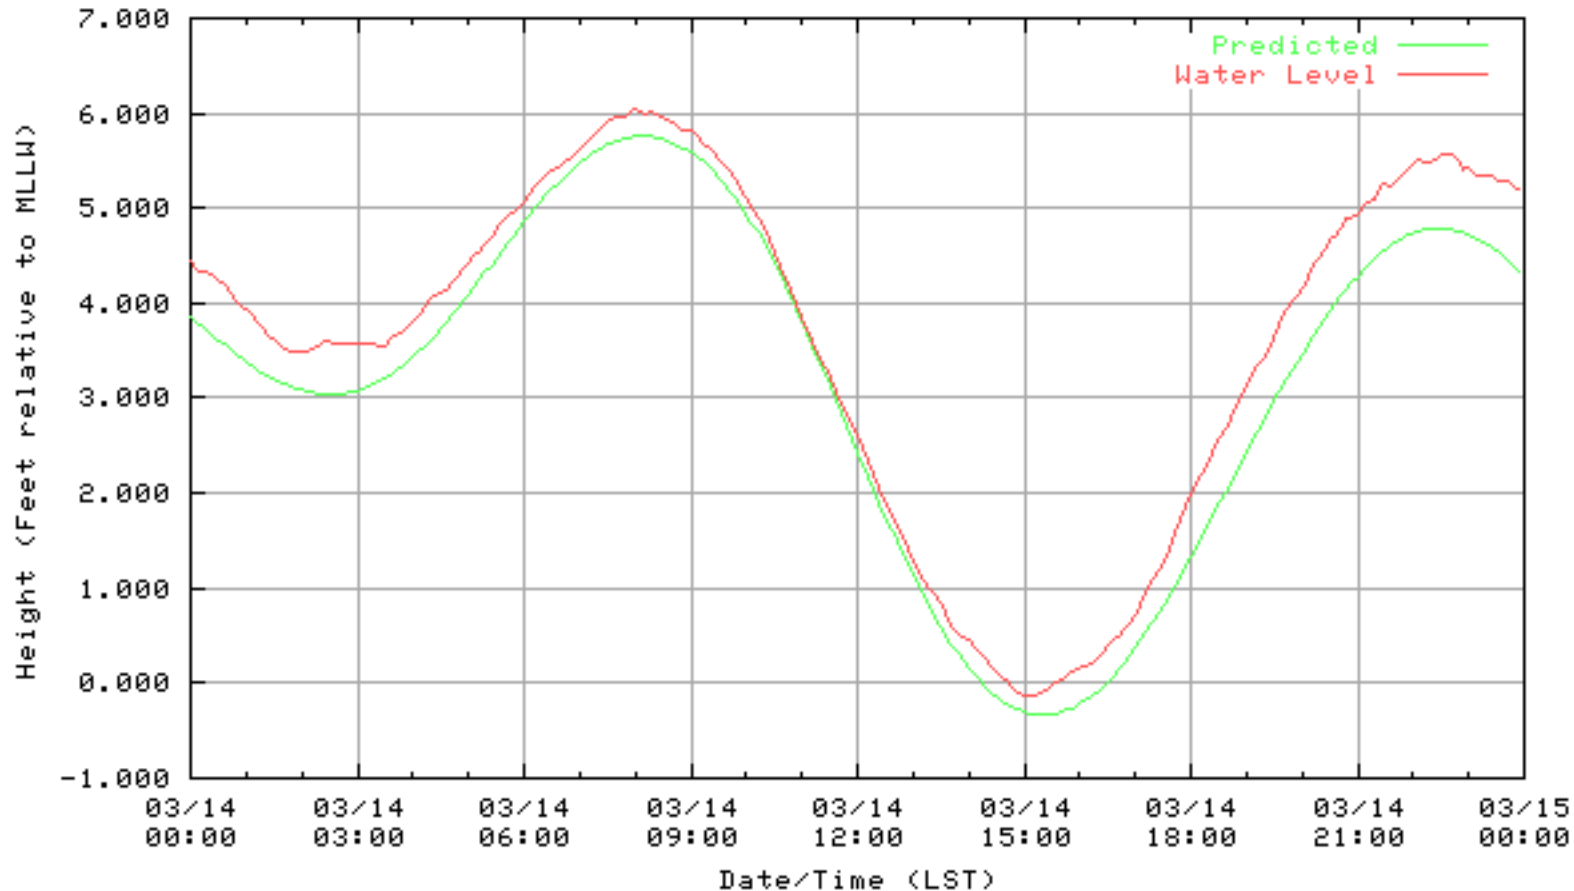

NOAA/NOS/CO-OPS
Verified 6 Minute Water Level Plot
9414863 RICHMOND, CHEVRON OIL PIER , CA
from 03/14/2003 - 03/14/2003