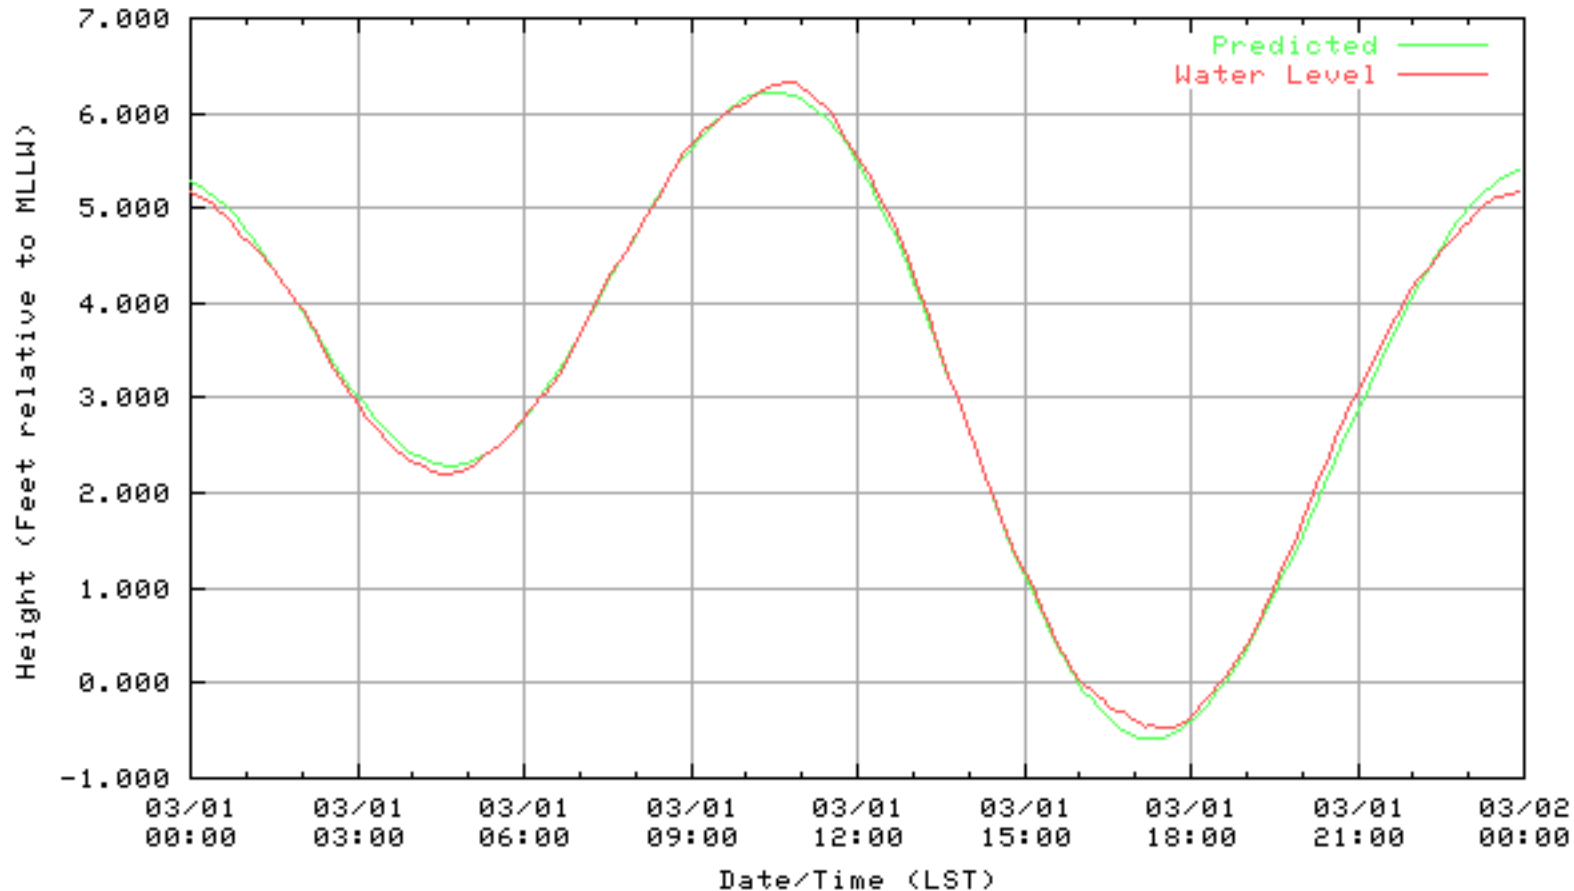

NOAA/NOS/CO-OPS
Verified 6 Minute Water Level Plot
9414863 RICHMOND, CHEVRON OIL PIER , CA
from 03/01/2003 - 03/01/2003