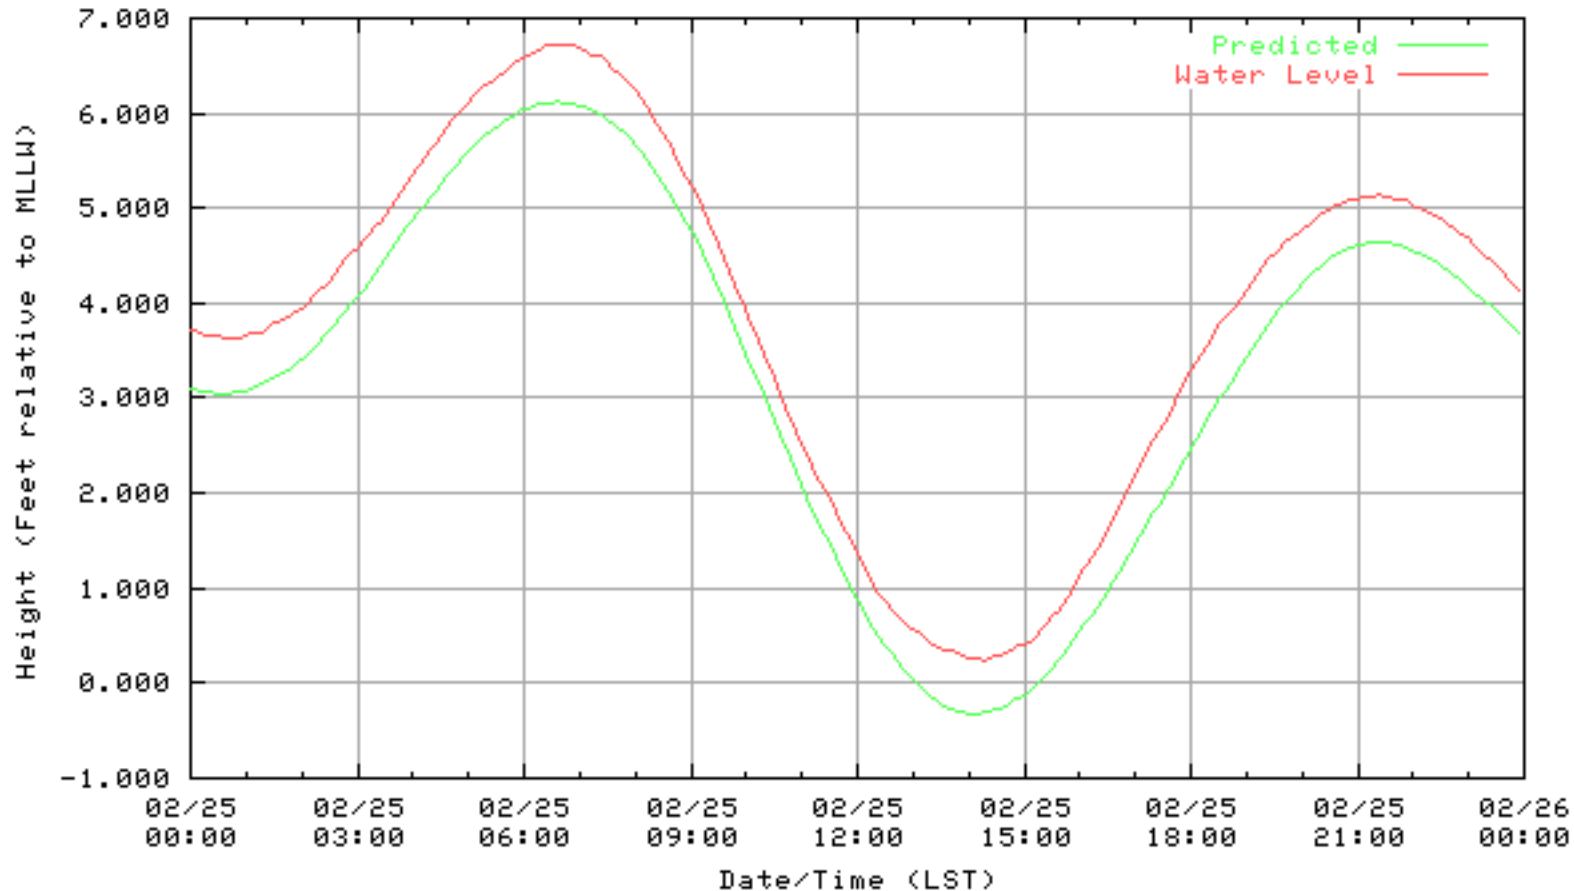

Verified 6 Minute Water Level Plot
9414863 RICHMOND, CHEVRON OIL PIER , CA
from 02/25/2003 - 02/25/2003