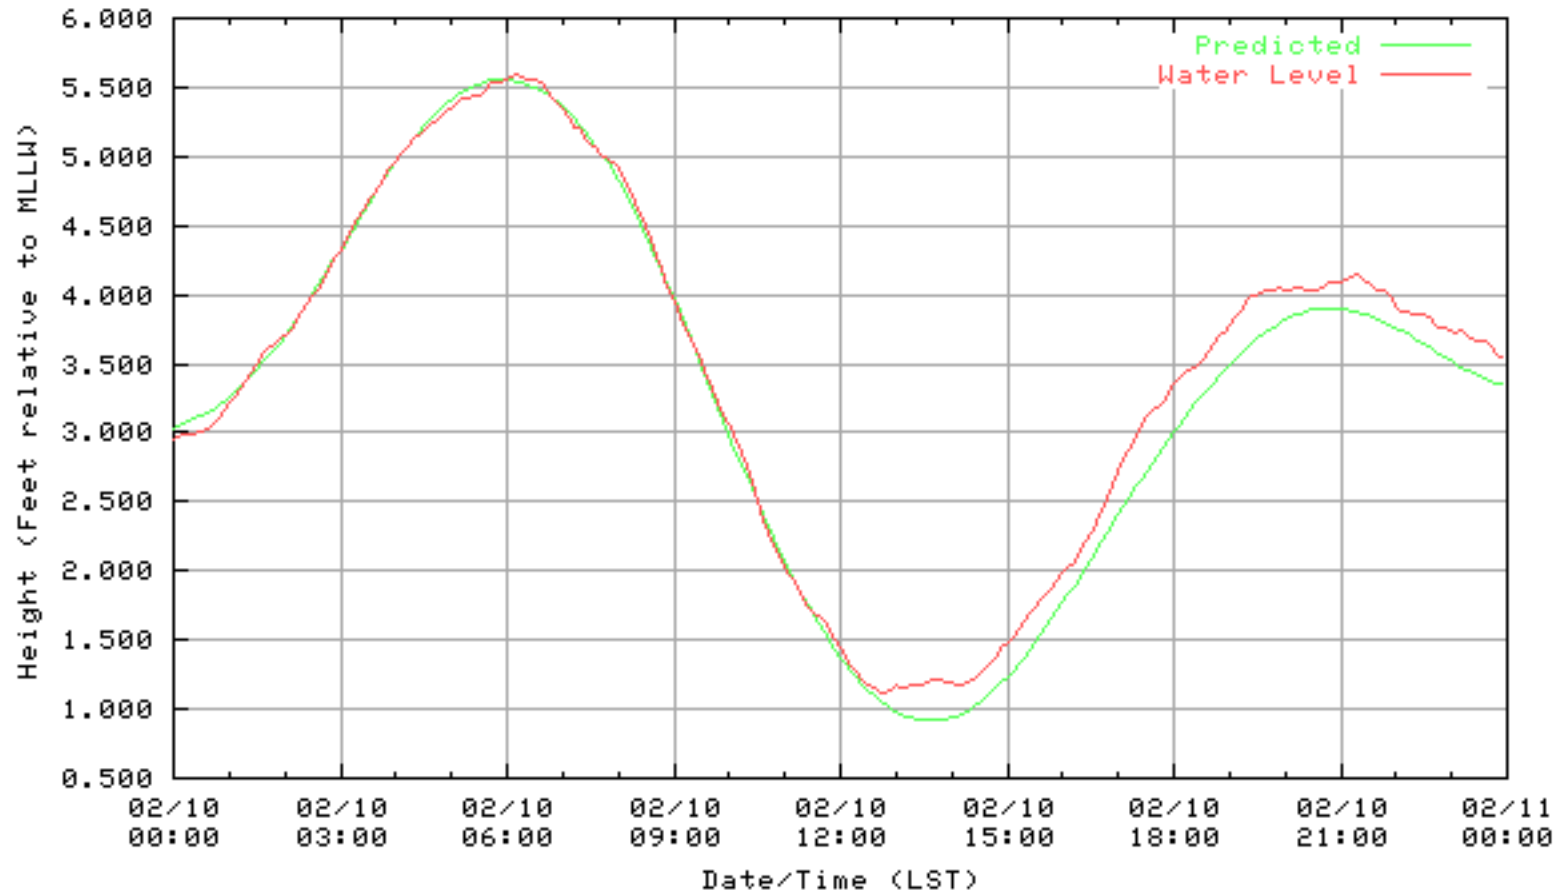

NOAA/NOS/CO-OPS
Verified 6 Minute Water Level Plot
9414863 RICHMOND, CHEVRON OIL PIER , CA
from 02/10/2003 - 02/10/2003