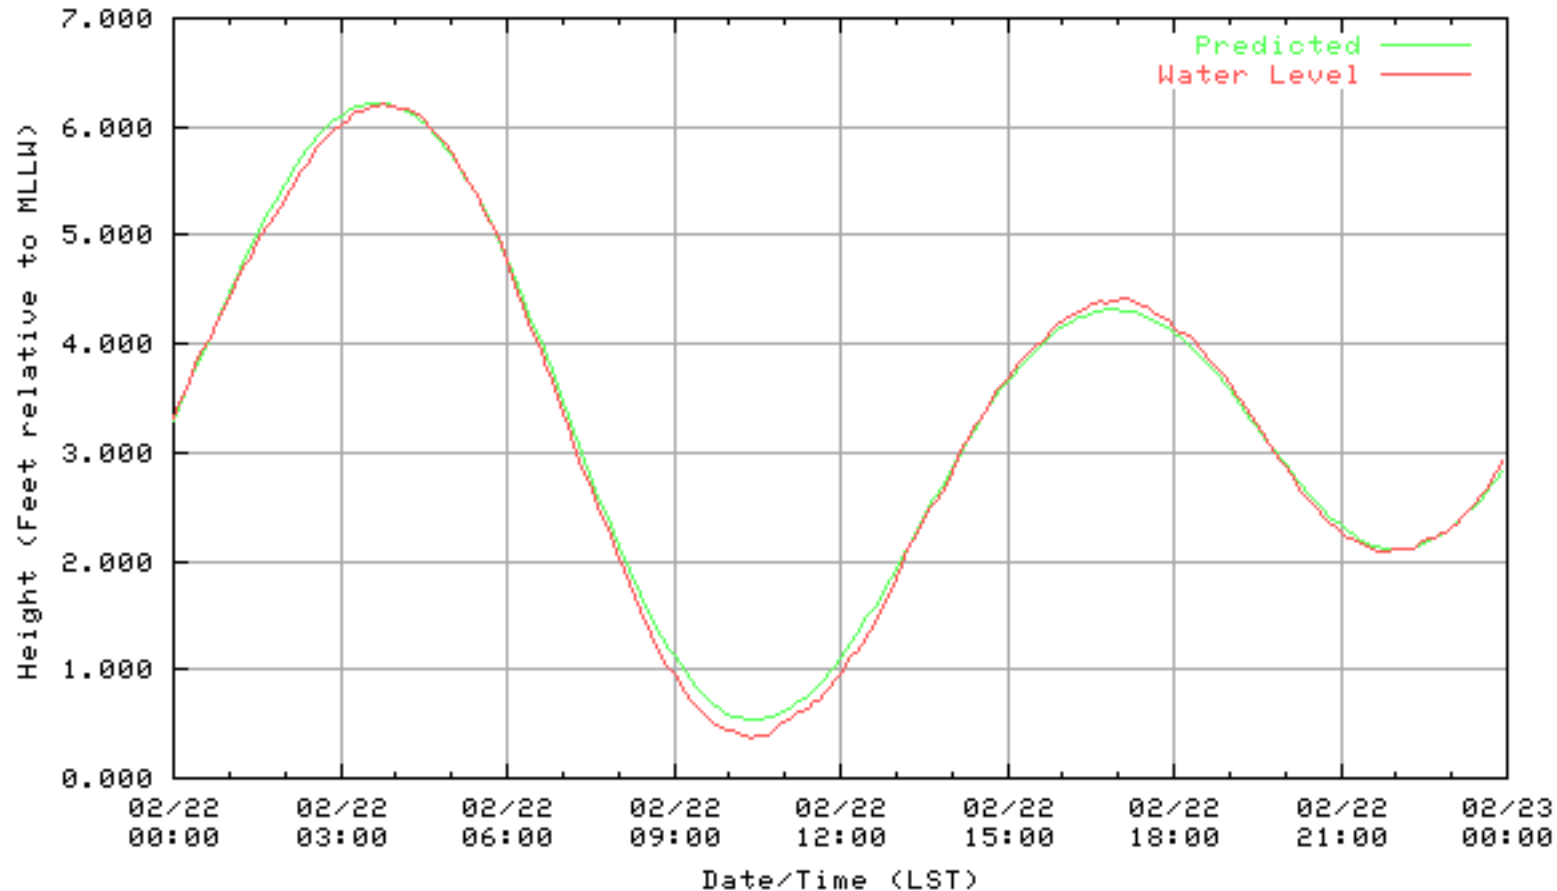

NOAA/NOS/CO-OPS
Verified 6 Minute Water Level Plot
9414863 RICHMOND, CHEVRON OIL PIER , CA
from 02/22/2003 - 02/22/2003