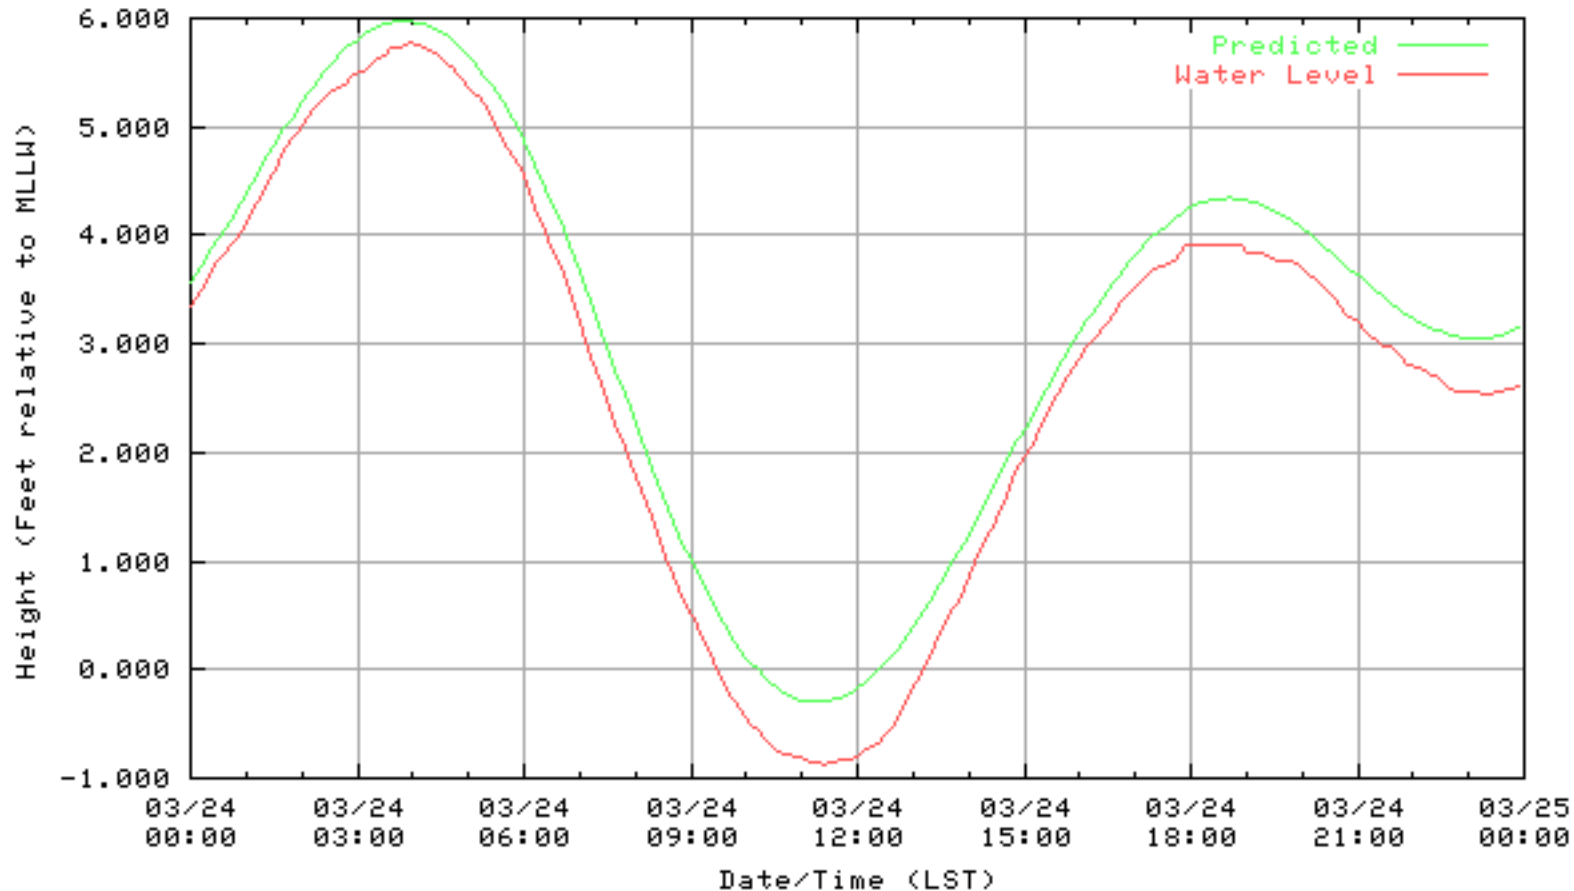

NOAA/NOS/CO-OPS
Verified 6 Minute Water Level Plot
9414863 RICHMOND, CHEVRON OIL PIER , CA
from 03/24/2003 - 03/24/2003