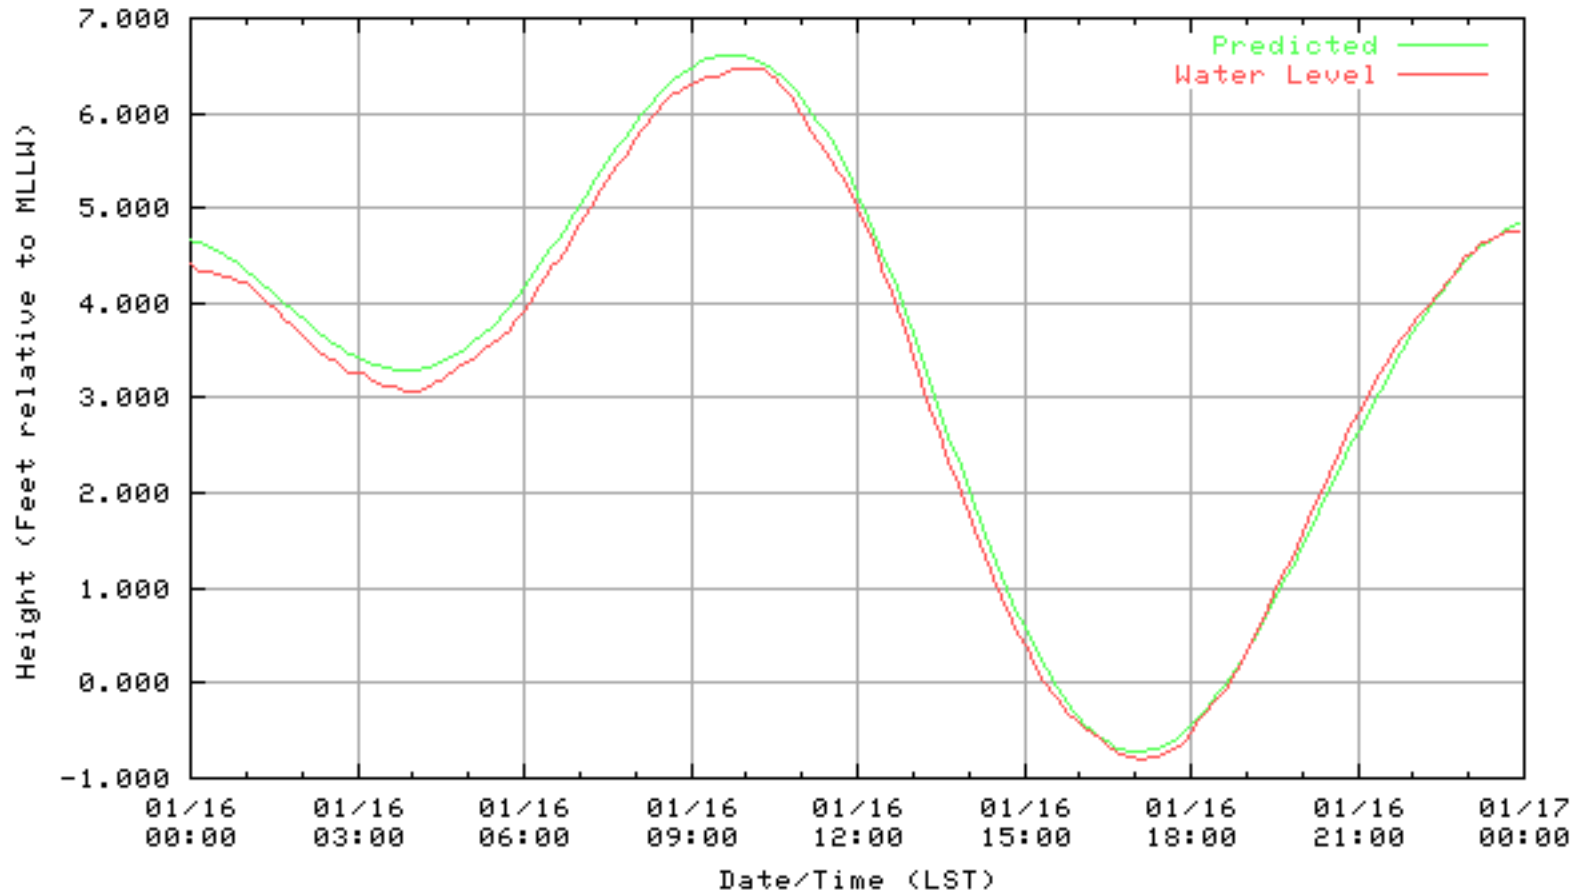

NOAA/NOS/CO-OPS
Verified 6 Minute Water Level Plot
9414863 RICHMOND, CHEVRON OIL PIER , CA
from 01/16/2003 - 01/16/2003