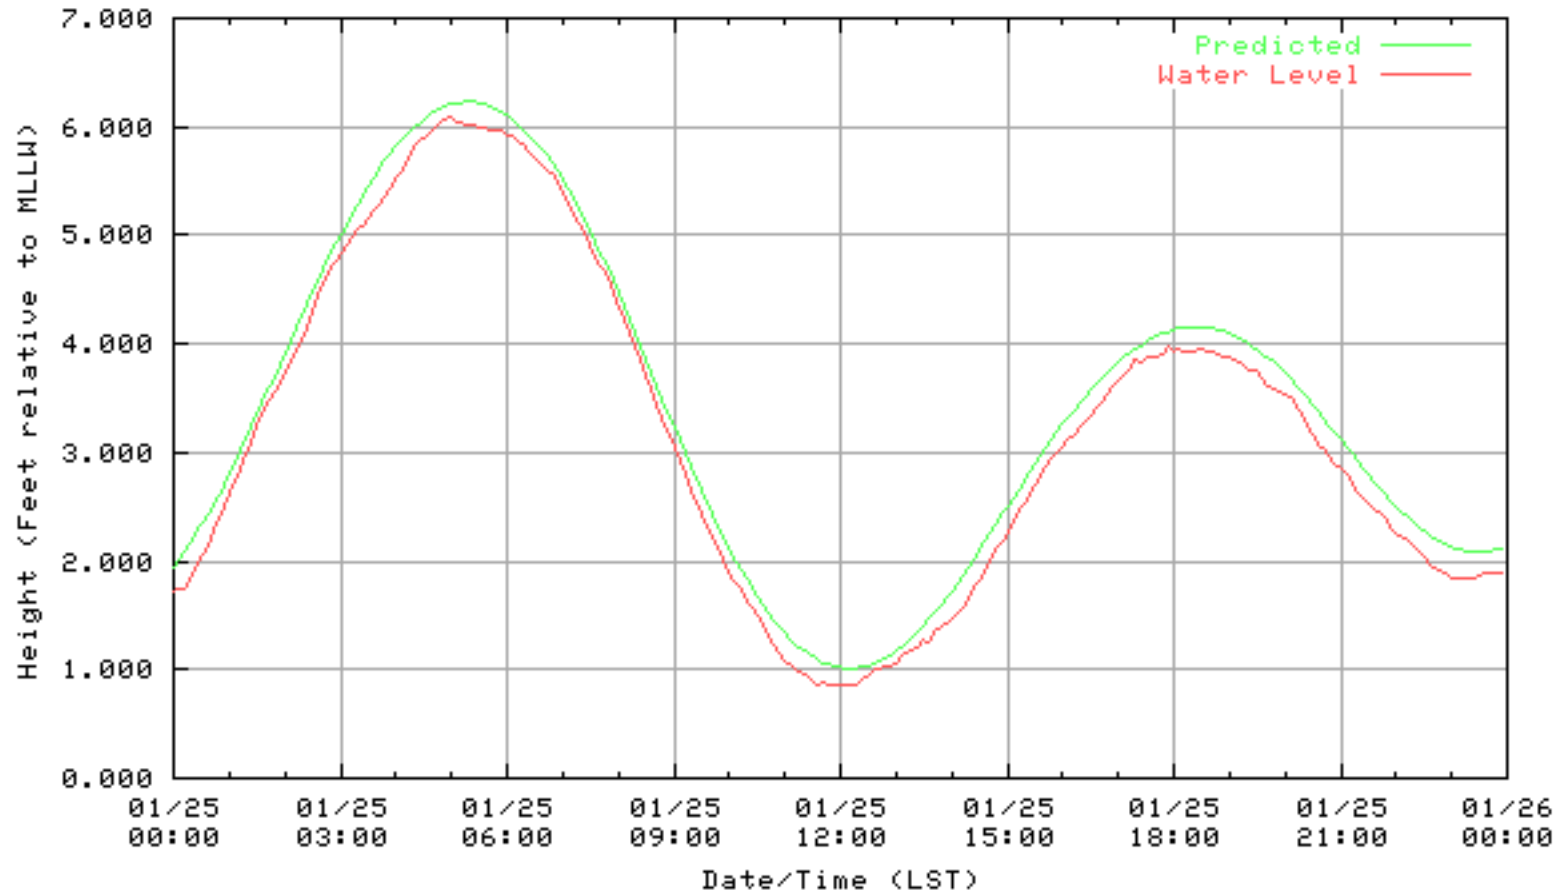

NOAA/NOS/CO-OPS
Verified 6 Minute Water Level Plot
9414863 RICHMOND, CHEVRON OIL PIER , CA
from 01/25/2003 - 01/25/2003