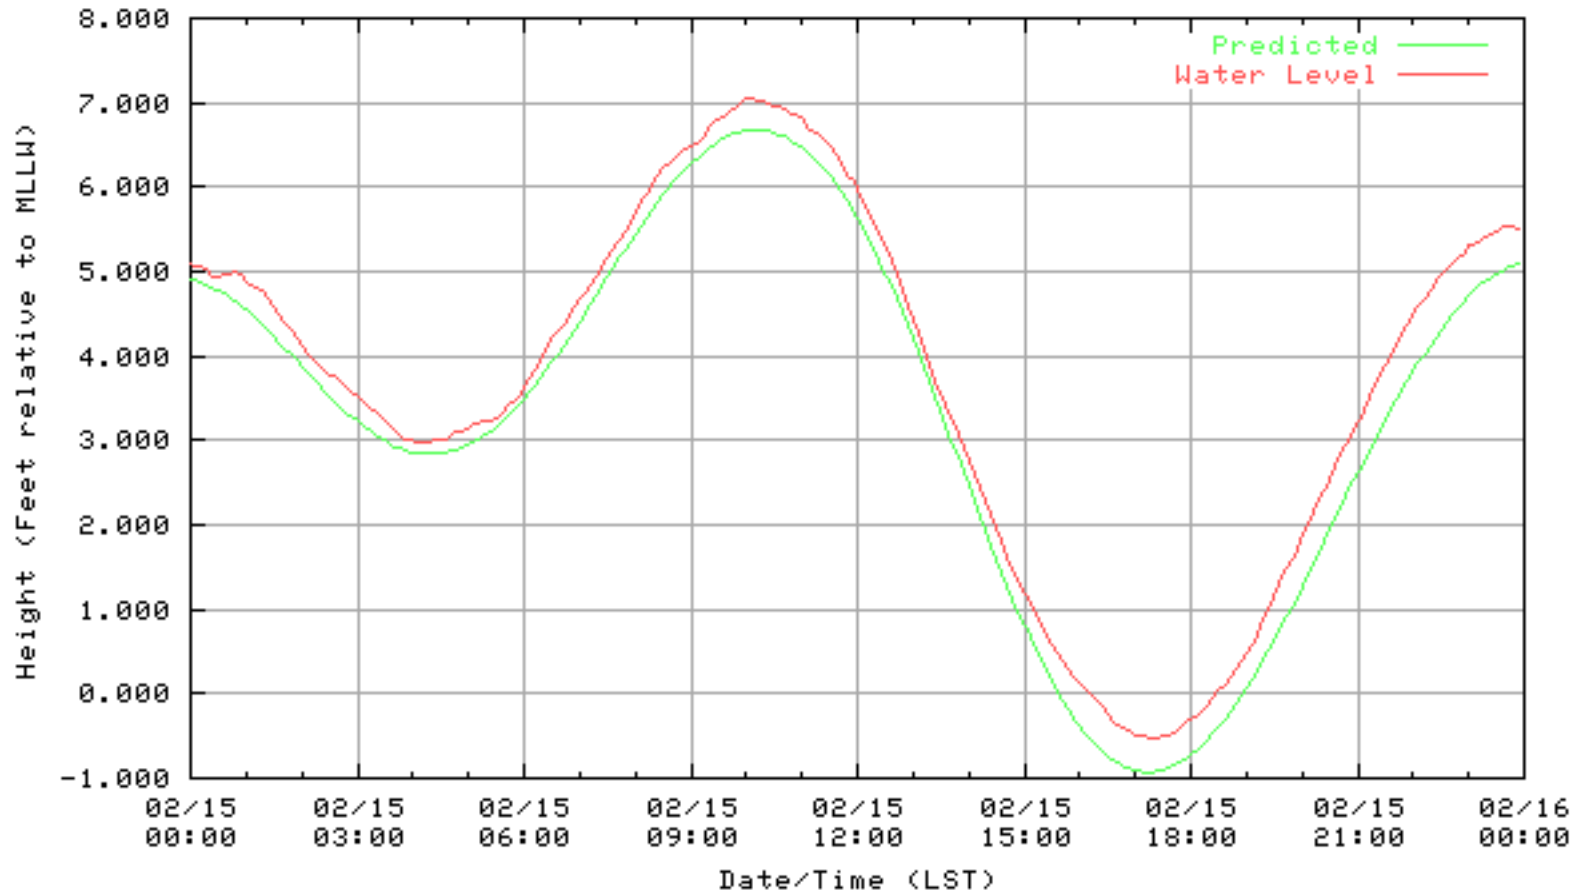

NOAA/NOS/CO-OPS
Verified 6 Minute Water Level Plot
9414863 RICHMOND, CHEVRON OIL PIER , CA
from 02/15/2003 - 02/15/2003