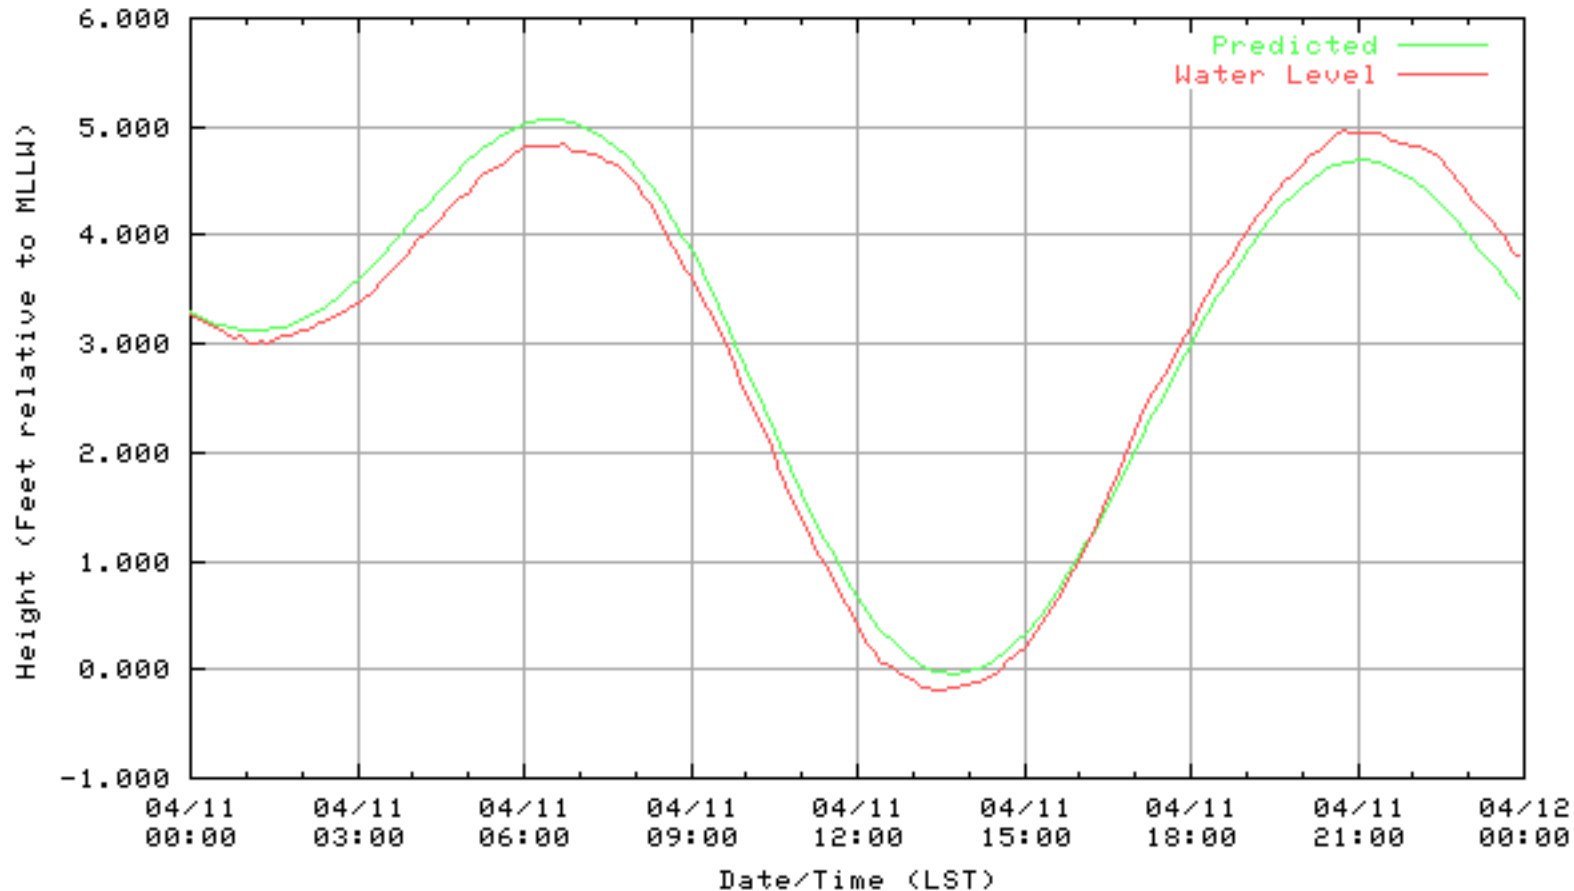

NOAA/NOS/CO-OPS
Verified 6 Minute Water Level Plot
9414863 RICHMOND, CHEVRON OIL PIER , CA
from 04/11/2003 - 04/11/2003