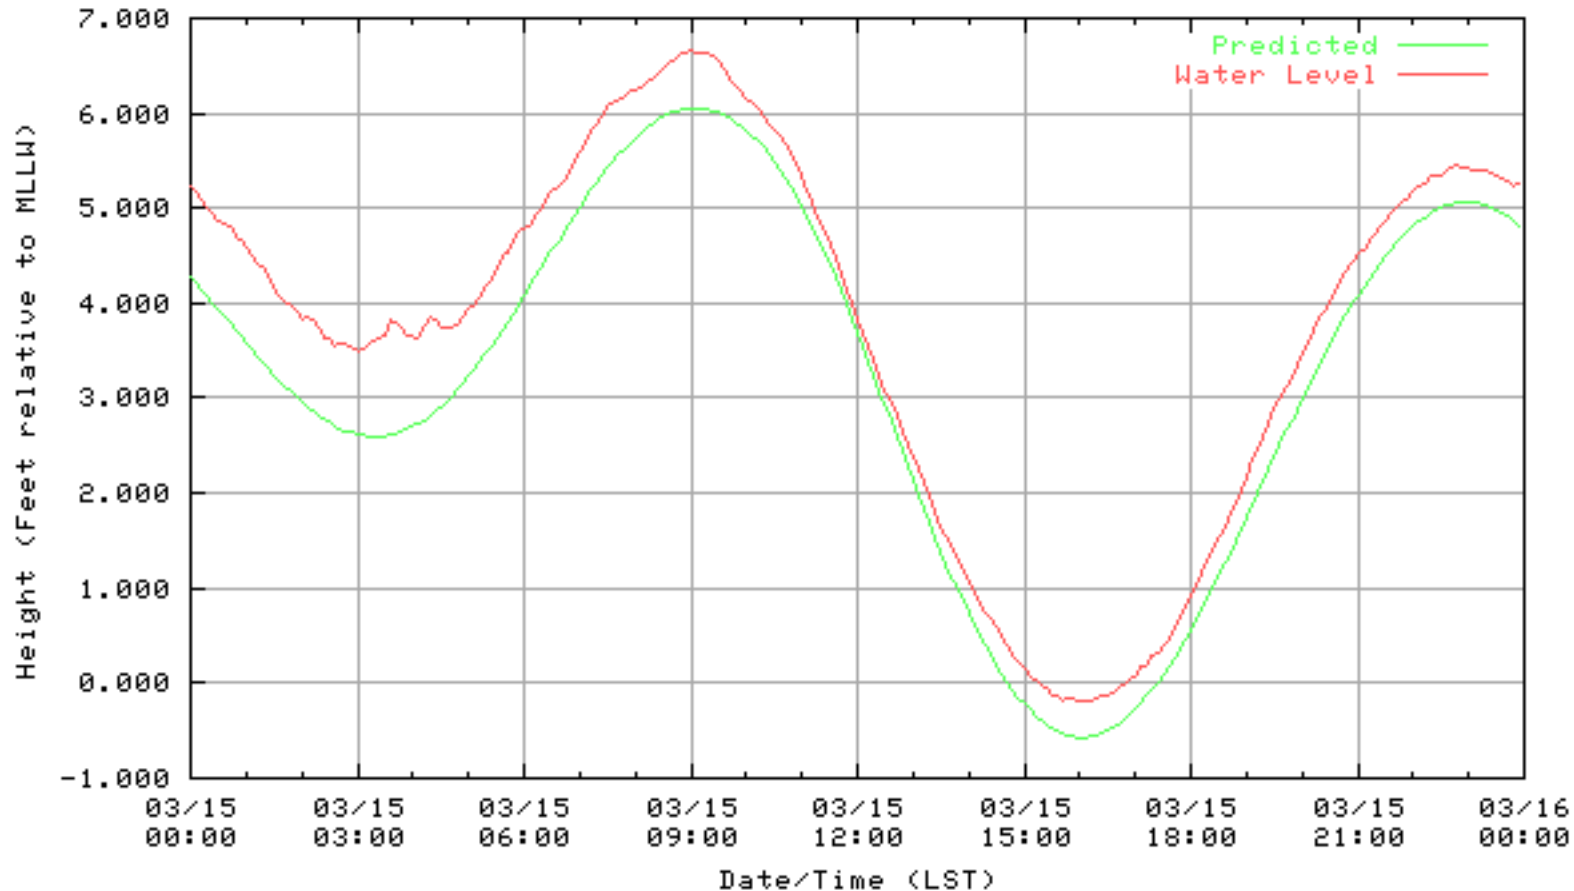

NOAA/NOS/CO-OPS
Verified 6 Minute Water Level Plot
9414863 RICHMOND, CHEVRON OIL PIER , CA
from 03/15/2003 - 03/15/2003