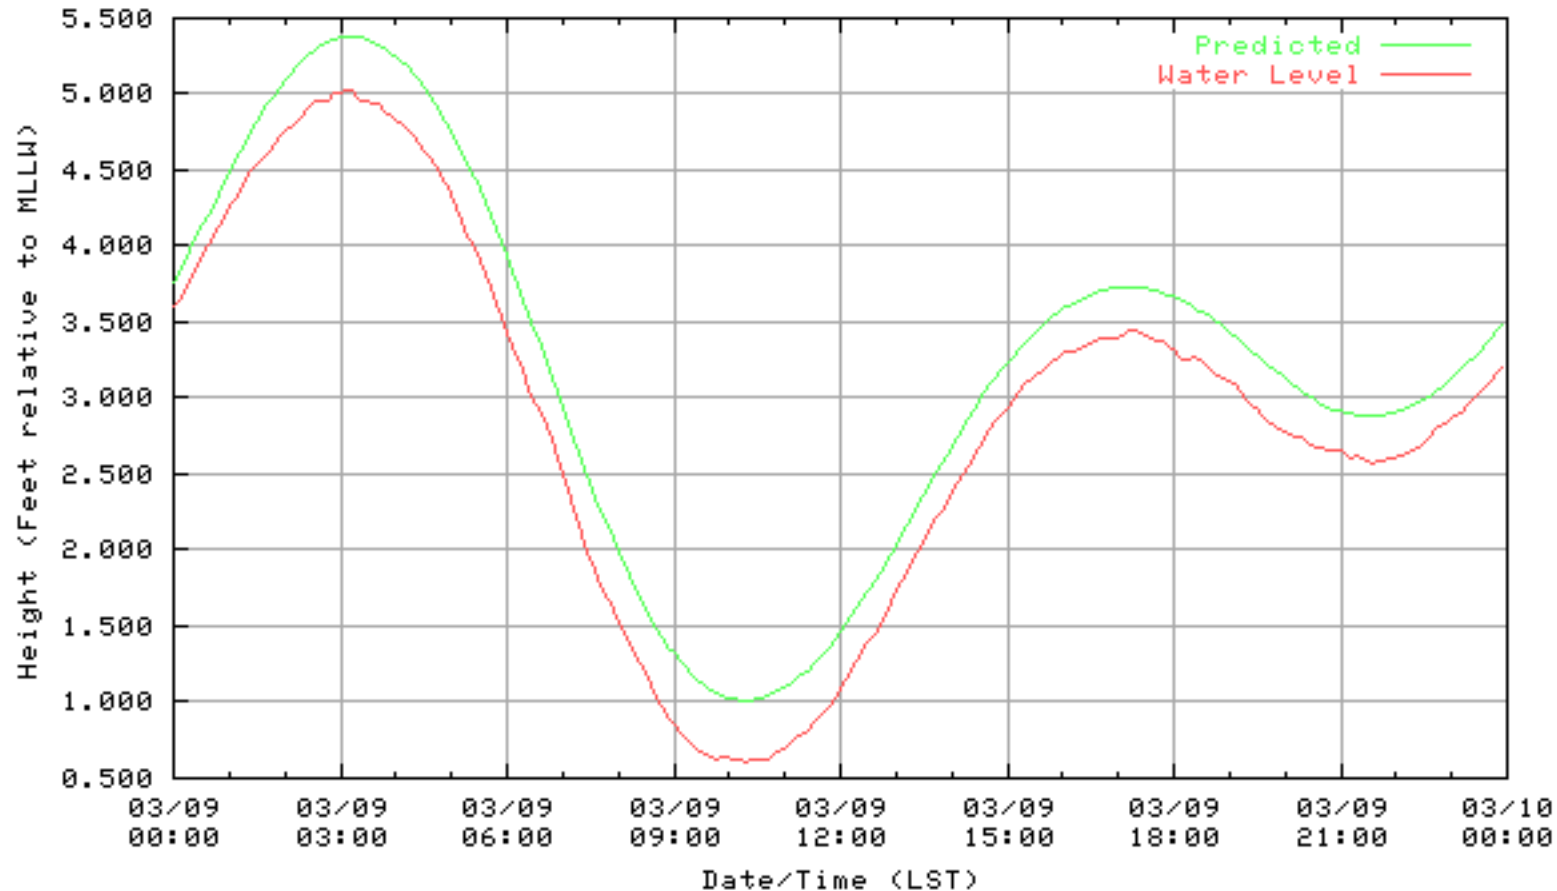

NOAA/NOS/CO-OPS
Verified 6 Minute Water Level Plot
9414863 RICHMOND, CHEVRON OIL PIER , CA
from 03/09/2003 - 03/09/2003