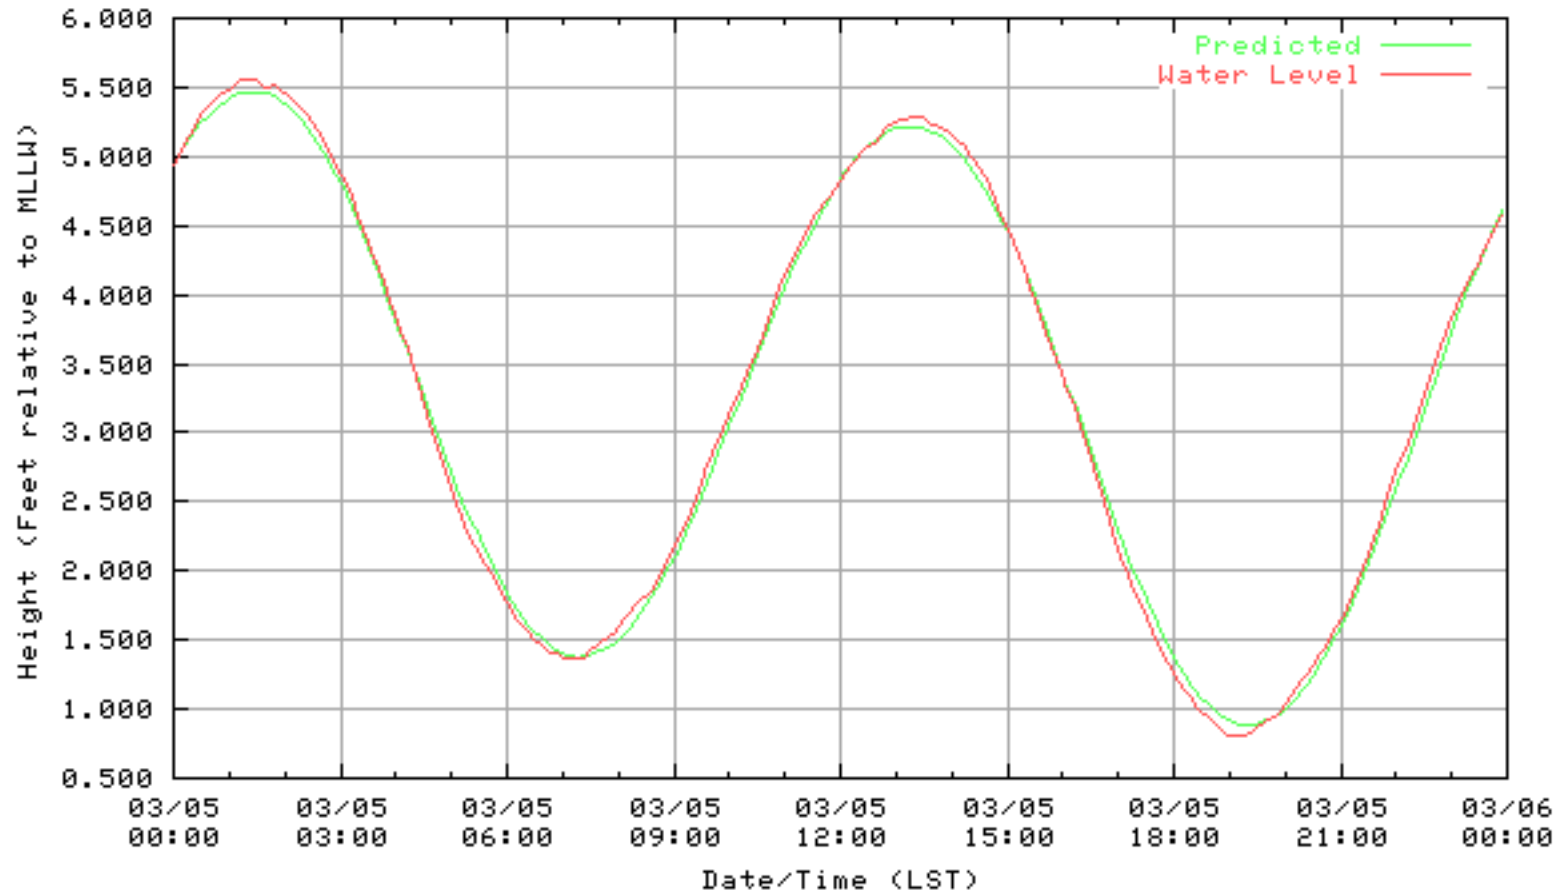

NOAA/NOS/CO-OPS
Verified 6 Minute Water Level Plot
9414863 RICHMOND, CHEVRON OIL PIER , CA
from 03/05/2003 - 03/05/2003