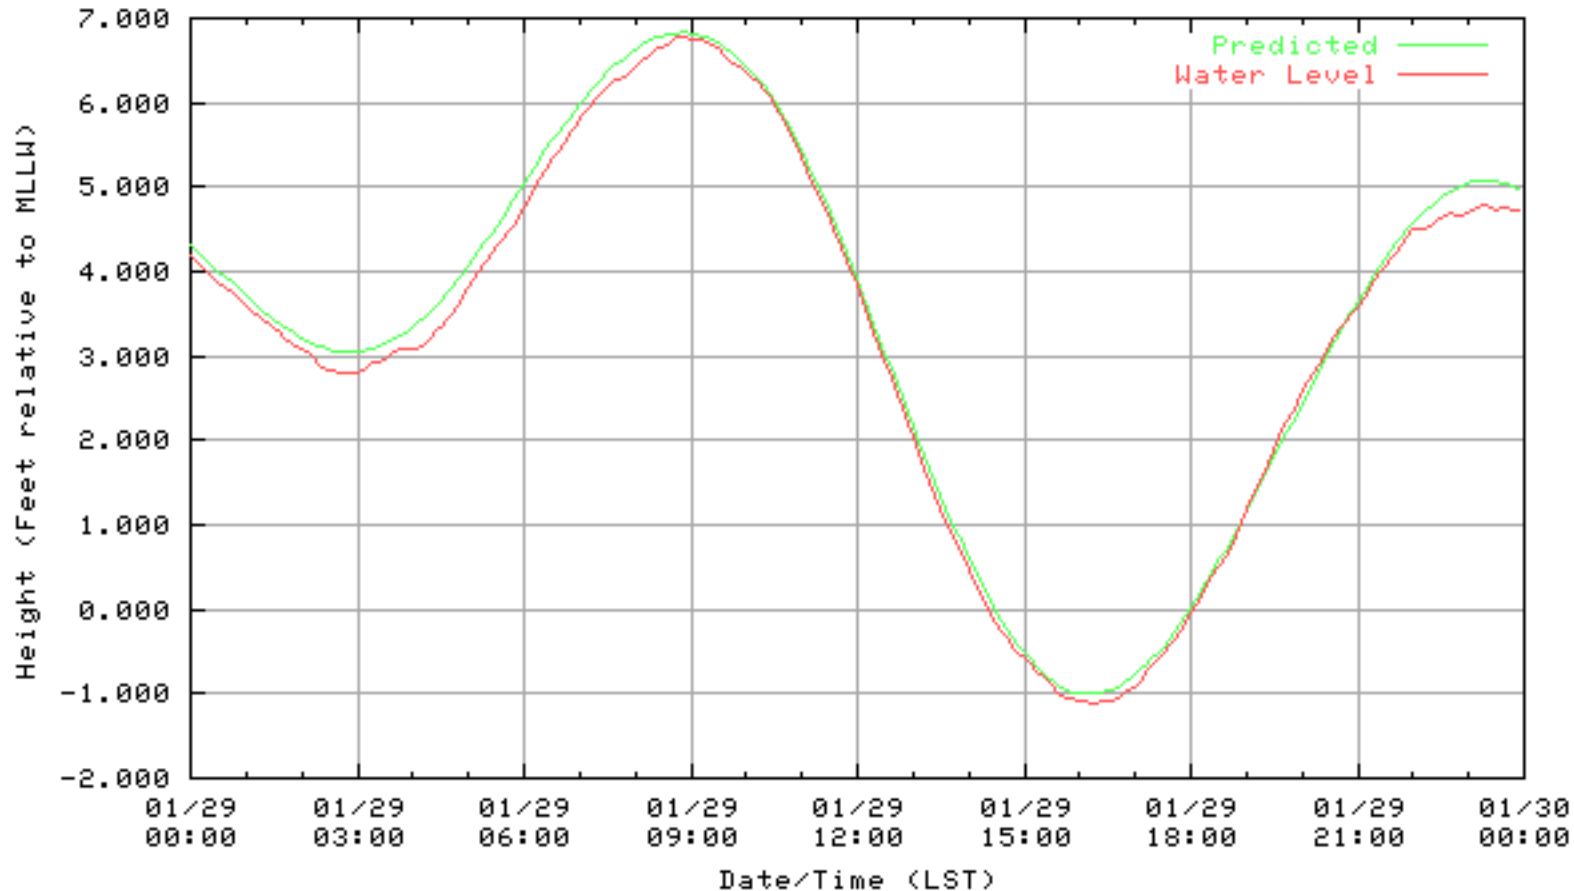

NOAA/NOS/CO-OPS
Verified 6 Minute Water Level Plot
9414863 RICHMOND, CHEVRON OIL PIER , CA
from 01/29/2003 - 01/29/2003