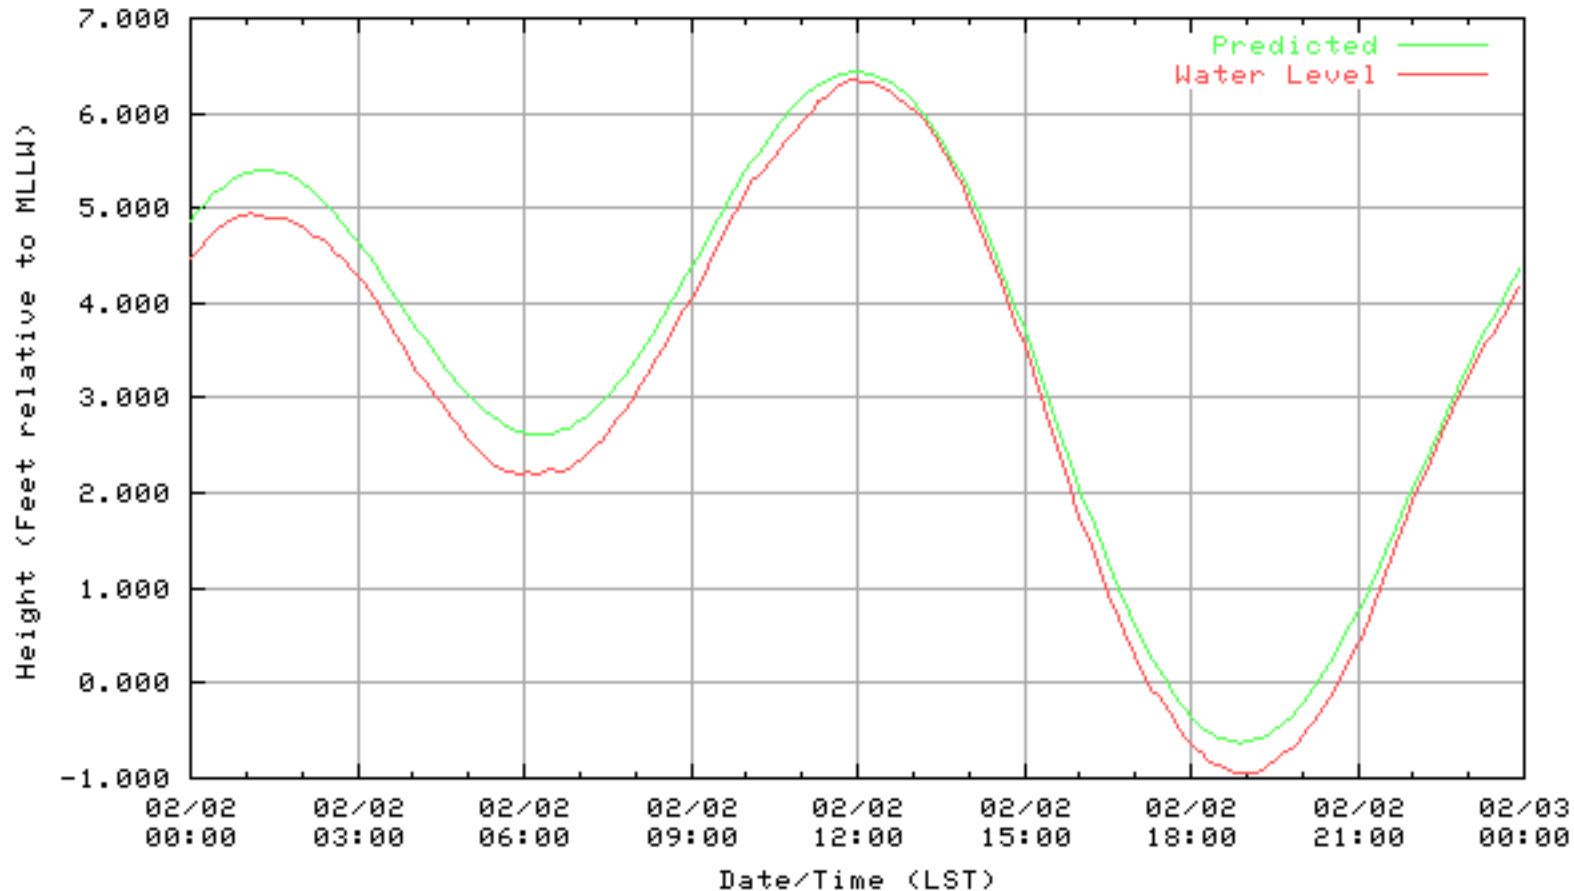

NOAA/NOS/CO-OPS
Verified 6 Minute Water Level Plot
9414863 RICHMOND, CHEVRON OIL PIER , CA
from 02/02/2003 - 02/02/2003