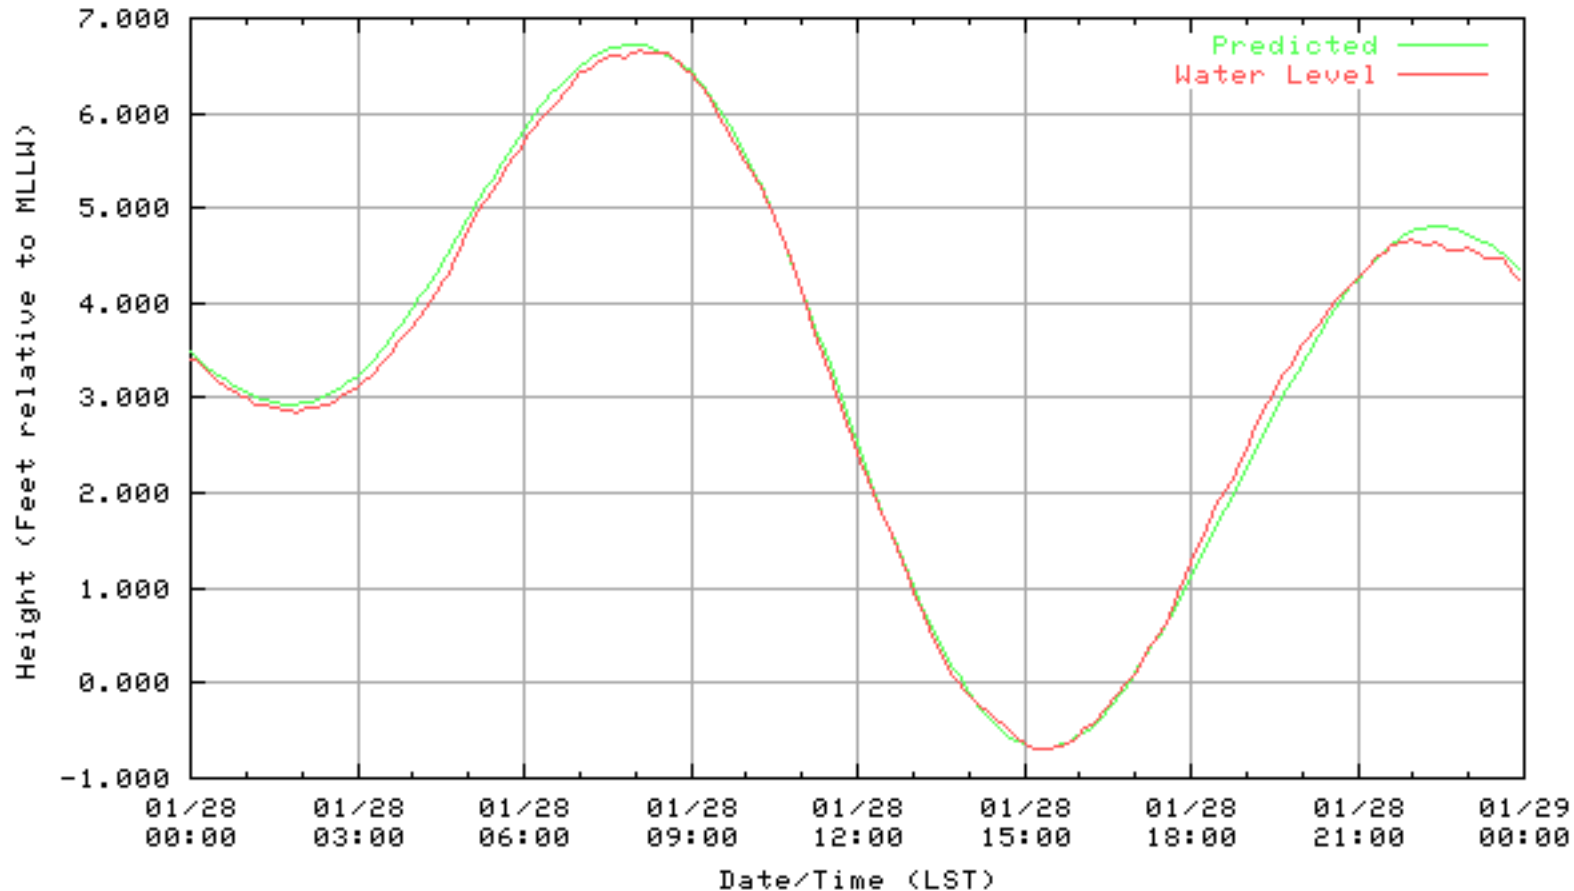

NOAA/NOS/CO-OPS
Verified 6 Minute Water Level Plot
9414863 RICHMOND, CHEVRON OIL PIER , CA
from 01/28/2003 - 01/28/2003