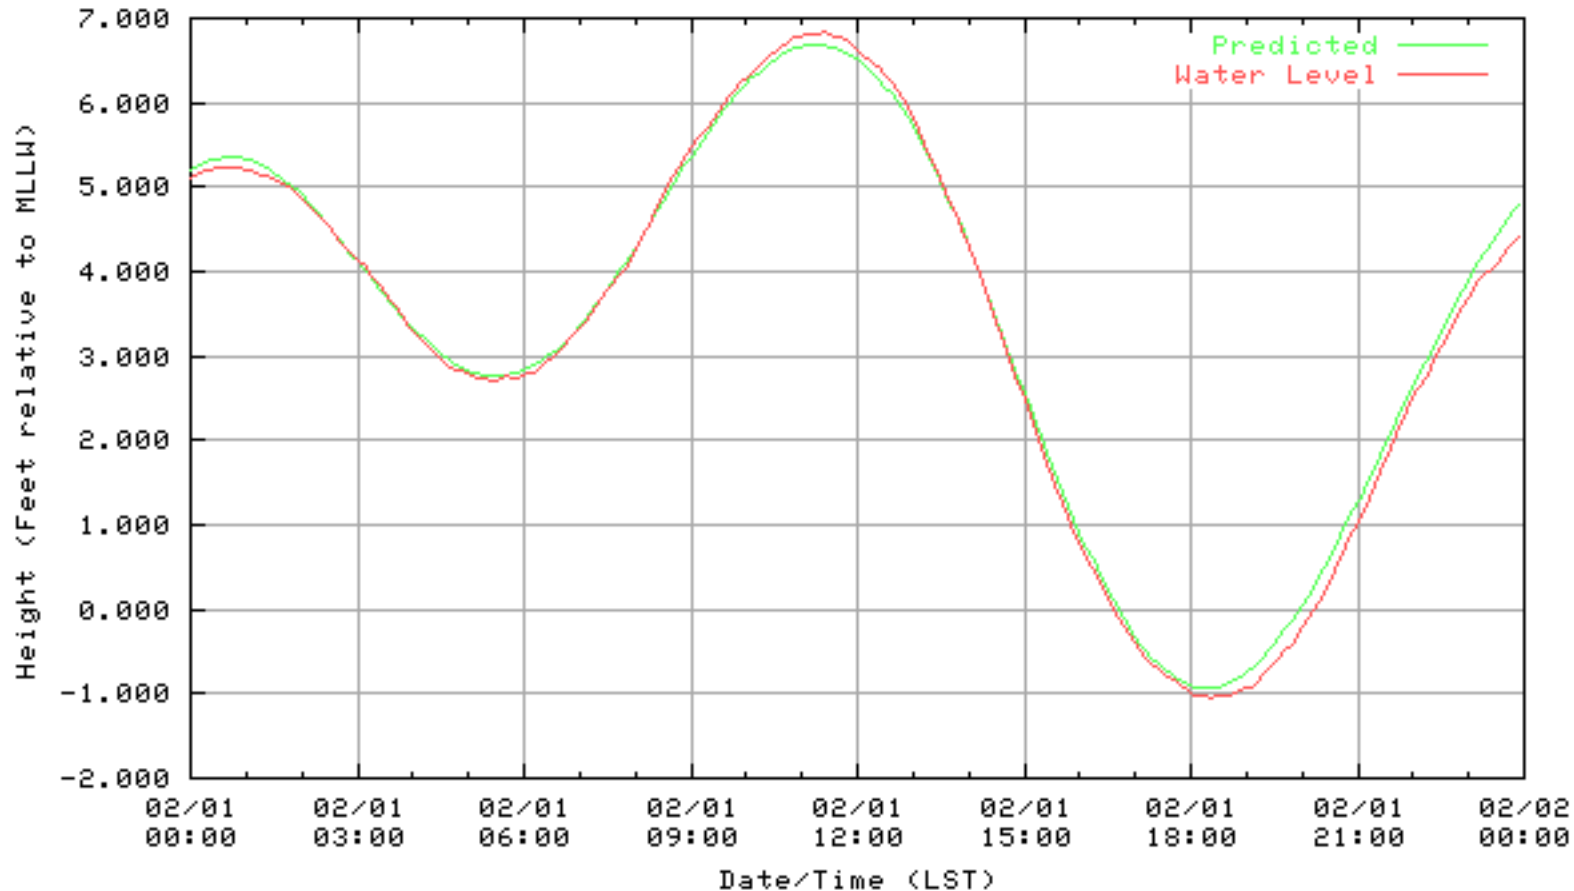

NOAA/NOS/CO-OPS
Verified 6 Minute Water Level Plot
9414863 RICHMOND, CHEVRON OIL PIER , CA
from 02/01/2003 - 02/01/2003