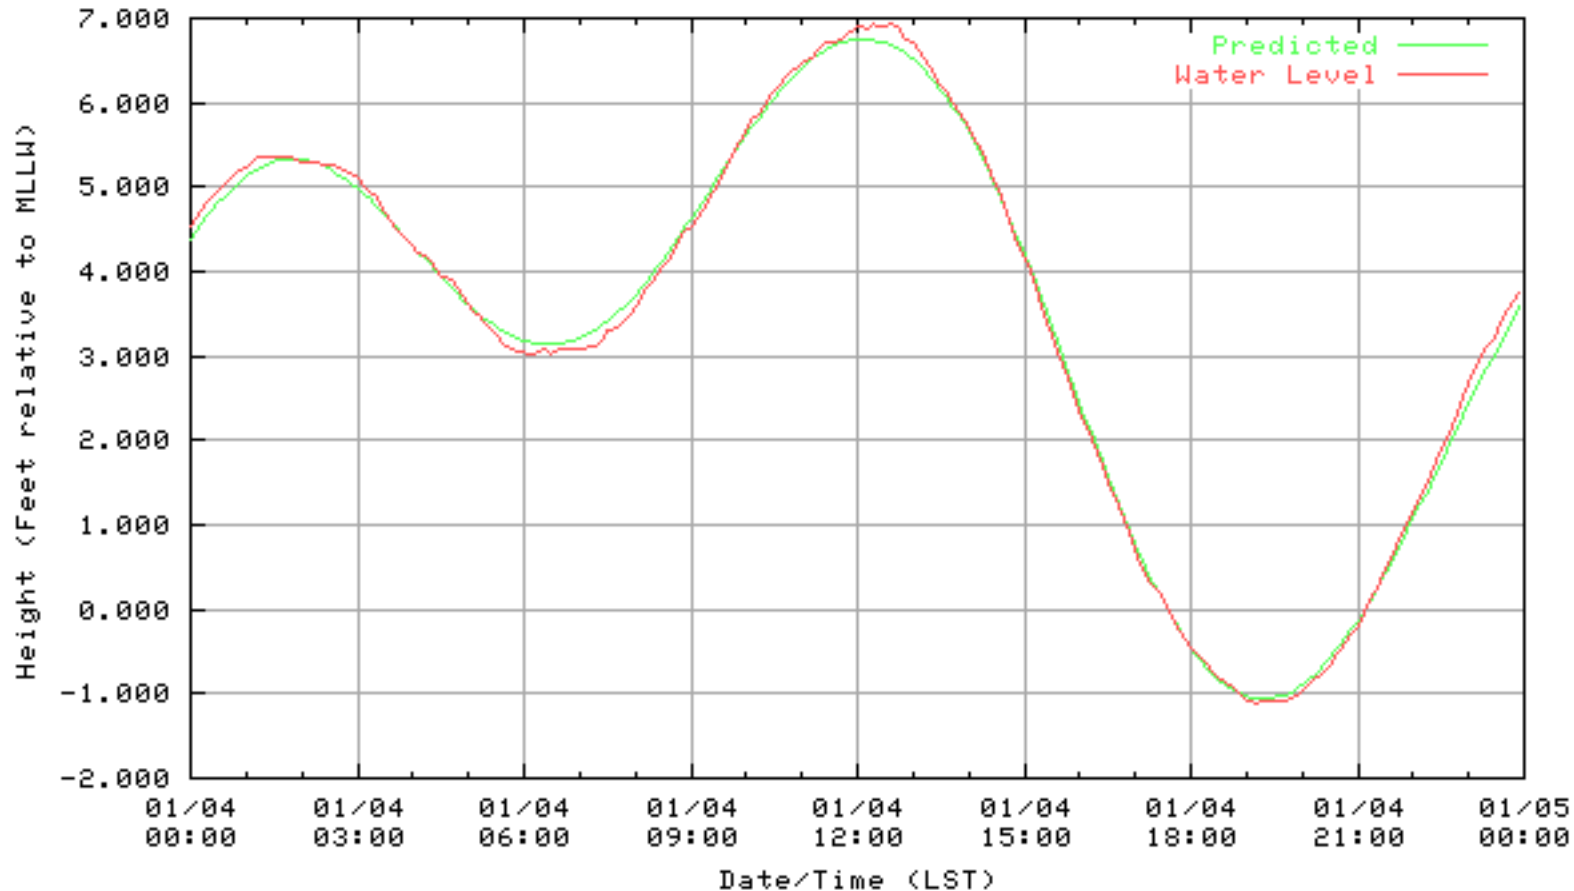

NOAA/NOS/CO-OPS
Verified 6 Minute Water Level Plot
9414863 RICHMOND, CHEVRON OIL PIER , CA
from 01/04/2003 - 01/04/2003