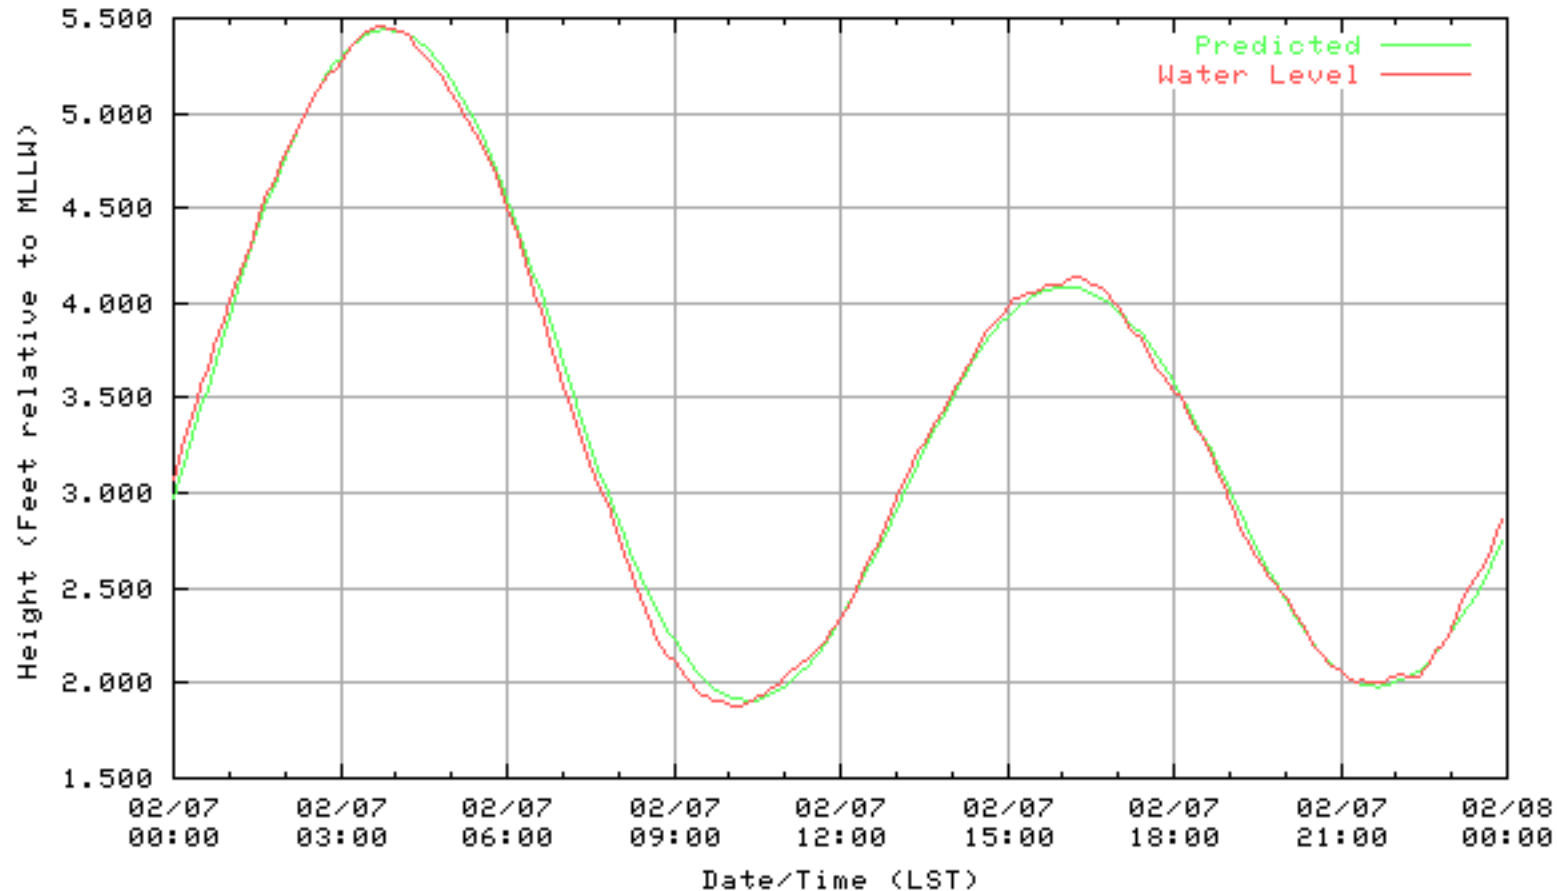

NOAA/NOS/CO-OPS
Verified 6 Minute Water Level Plot
9414863 RICHMOND, CHEVRON OIL PIER , CA
from 02/07/2003 - 02/07/2003