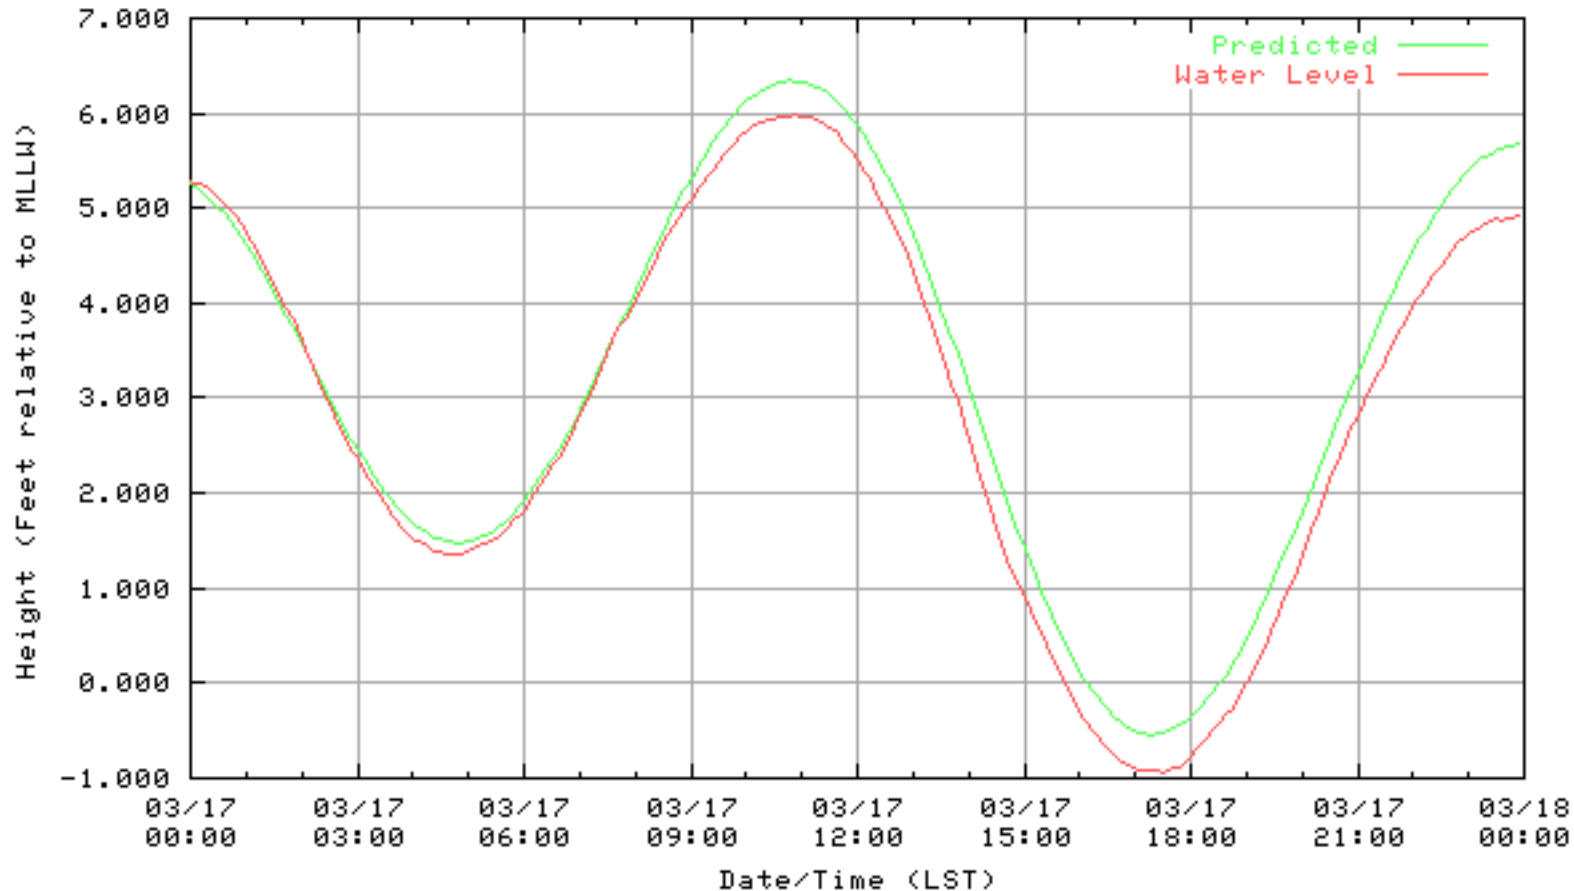

NOAA/NOS/CO-OPS
Verified 6 Minute Water Level Plot
9414863 RICHMOND, CHEVRON OIL PIER , CA
from 03/17/2003 - 03/17/2003