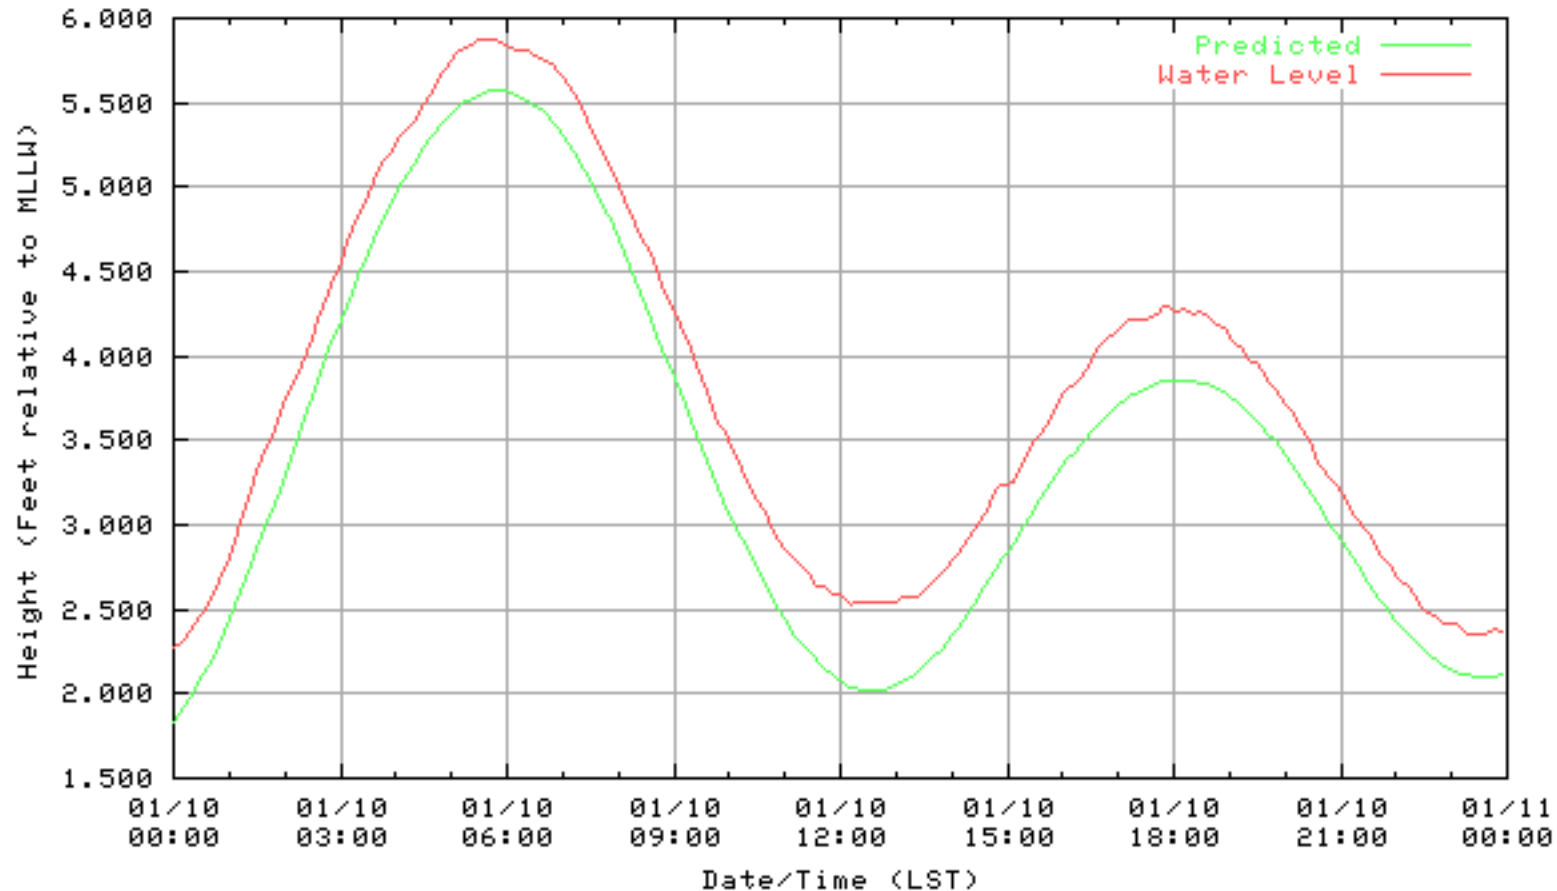

NOAA/NOS/CO-OPS
Verified 6 Minute Water Level Plot
9414863 RICHMOND, CHEVRON OIL PIER , CA
from 01/10/2003 - 01/10/2003