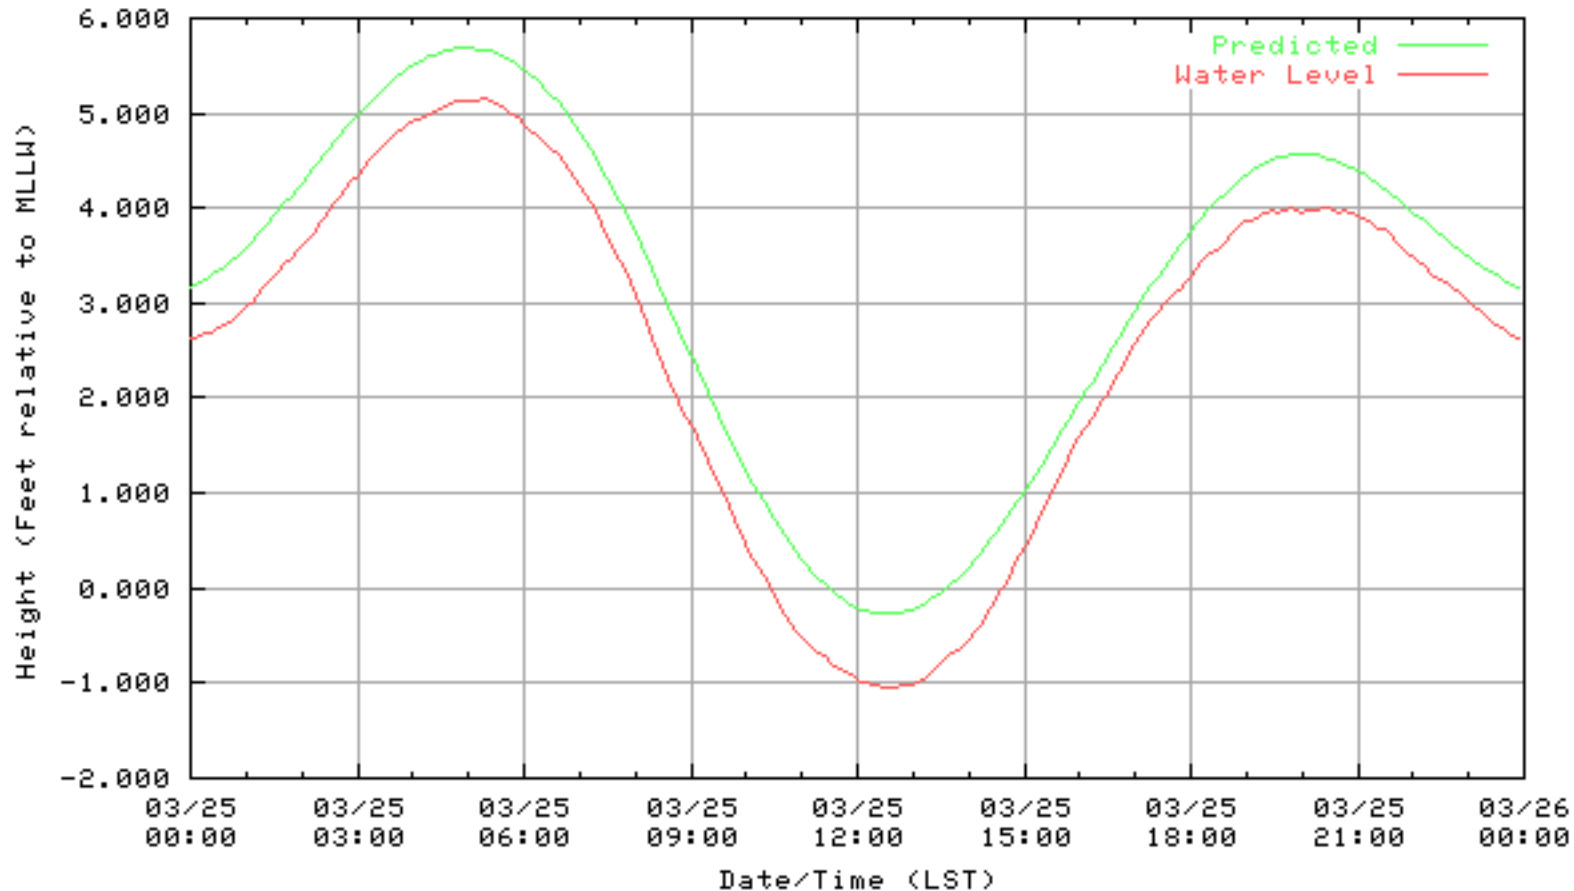

NOAA/NOS/CO-OPS
Verified 6 Minute Water Level Plot
9414863 RICHMOND, CHEVRON OIL PIER , CA
from 03/25/2003 - 03/25/2003