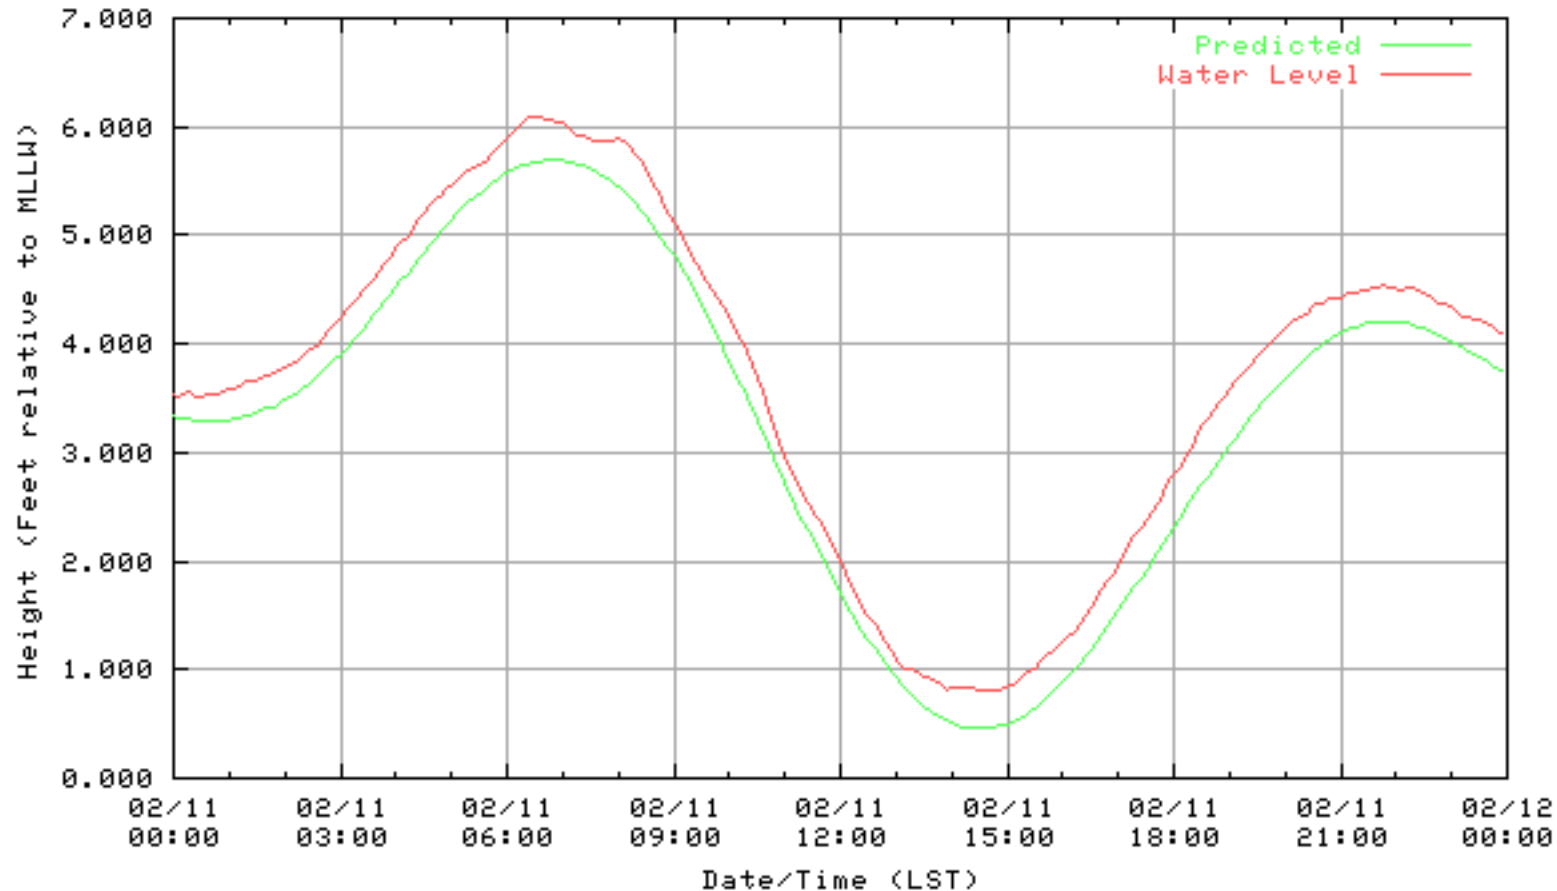

NOAA/NOS/CO-OPS
Verified 6 Minute Water Level Plot
9414863 RICHMOND, CHEVRON OIL PIER , CA
from 02/11/2003 - 02/11/2003