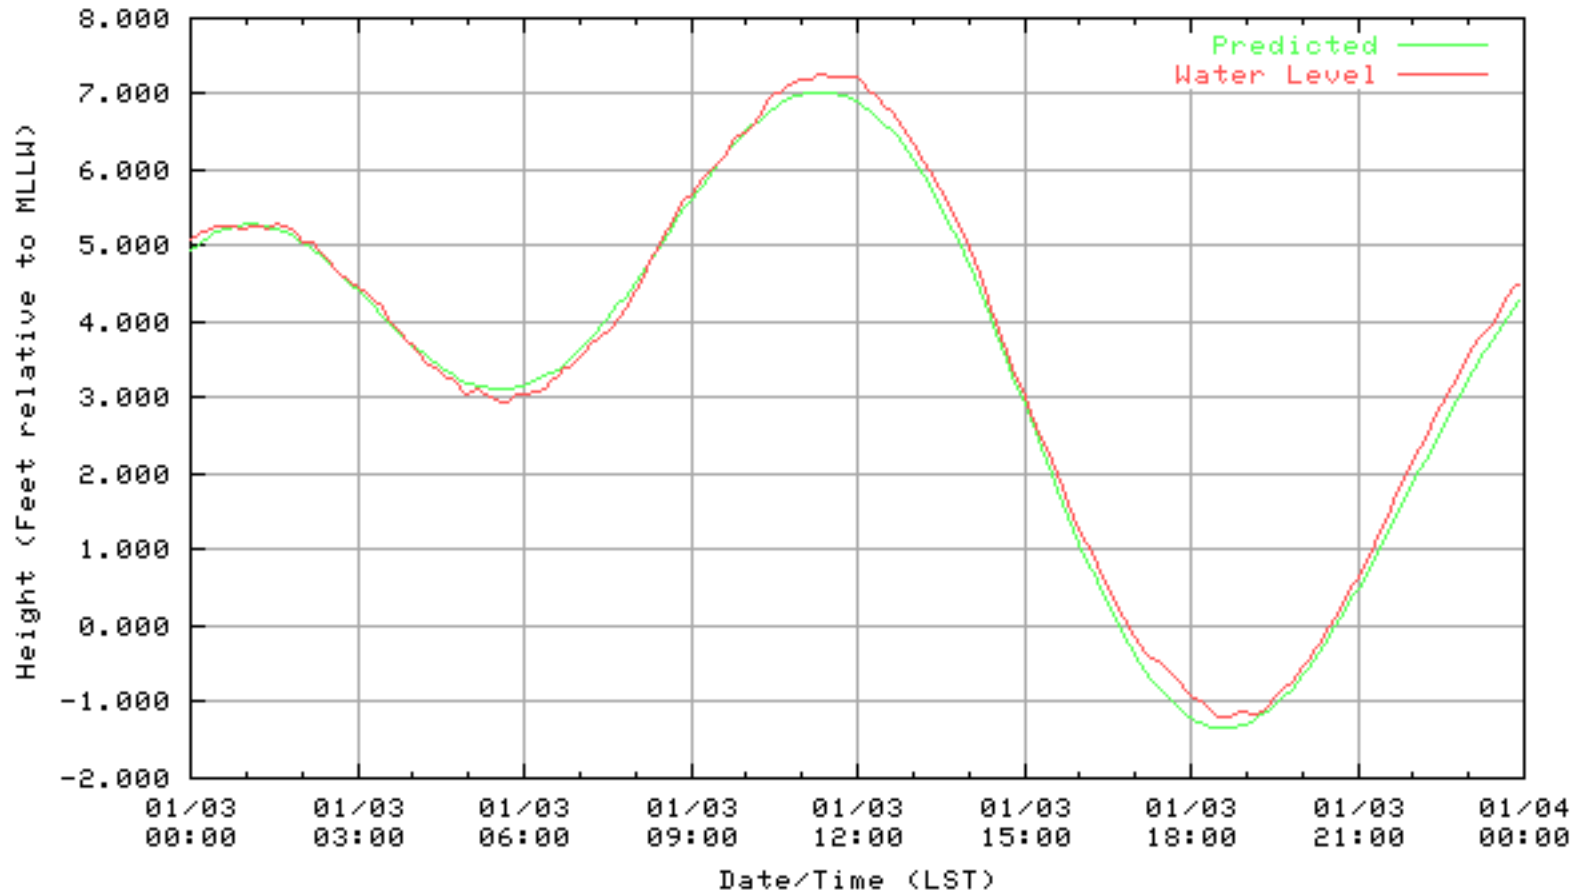

NOAA/NOS/CO-OPS
Verified 6 Minute Water Level Plot
9414863 RICHMOND, CHEVRON OIL PIER , CA
from 01/03/2003 - 01/03/2003