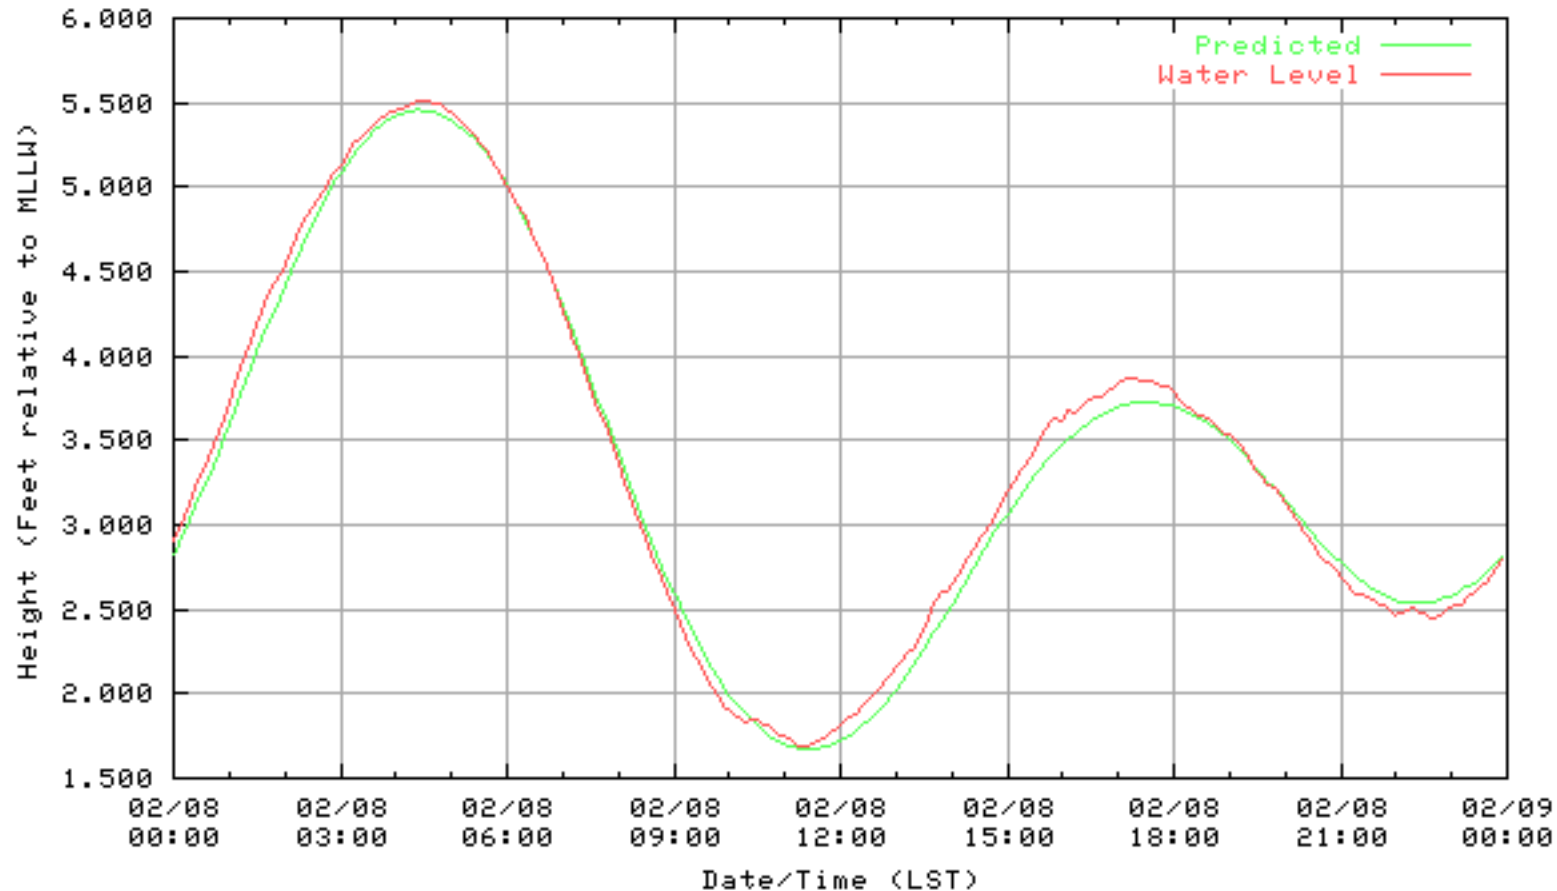

NOAA/NOS/CO-OPS
Verified 6 Minute Water Level Plot
9414863 RICHMOND, CHEVRON OIL PIER , CA
from 02/08/2003 - 02/08/2003