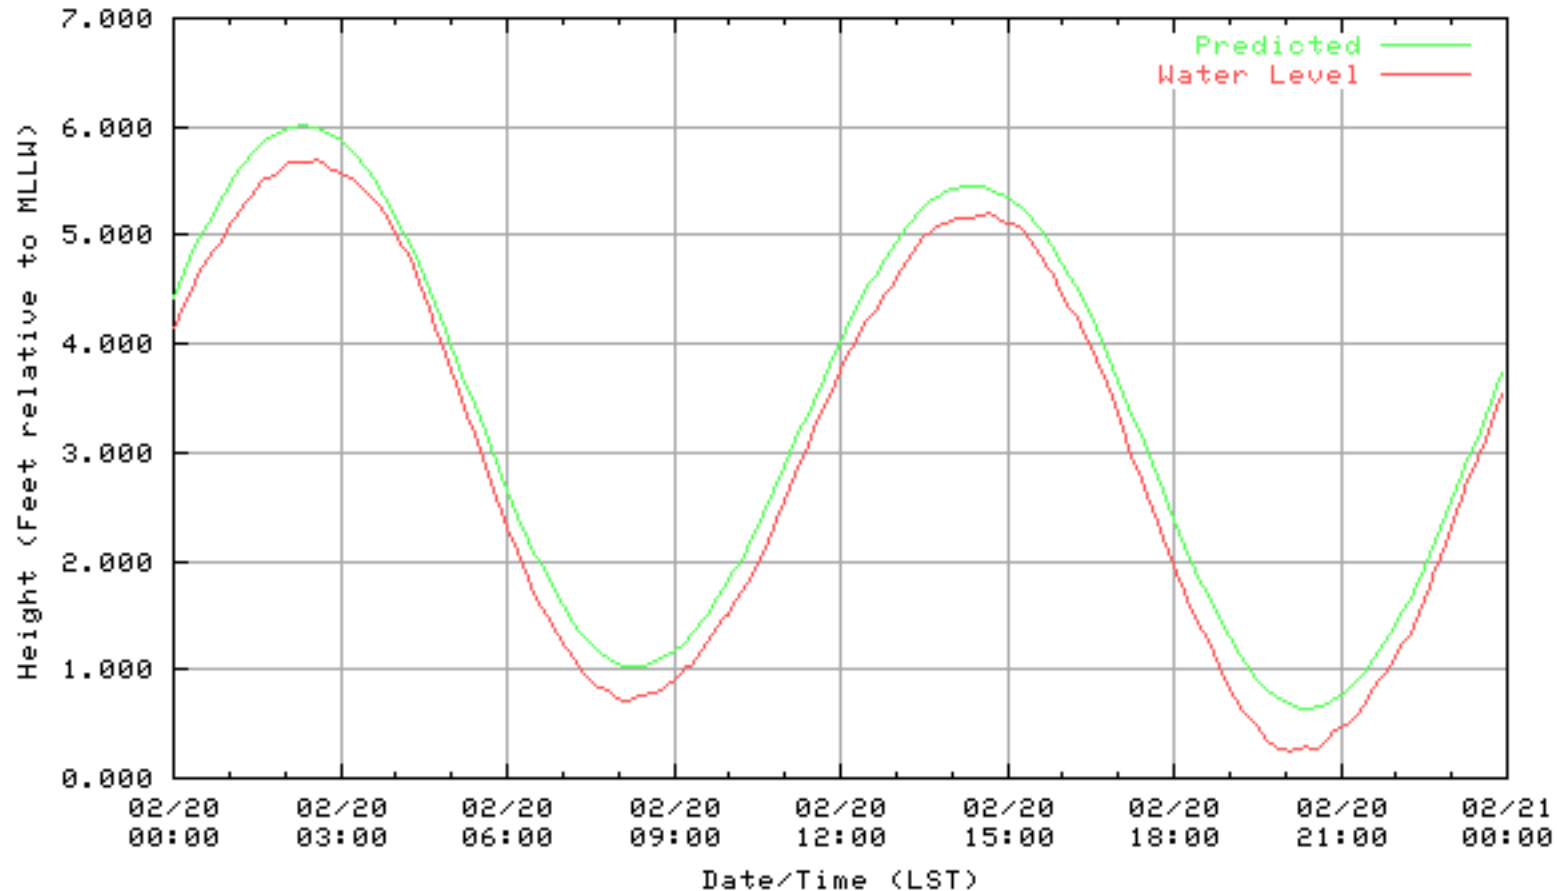

NOAA/NOS/CO-OPS
Verified 6 Minute Water Level Plot
9414863 RICHMOND, CHEVRON OIL PIER , CA
from 02/20/2003 - 02/20/2003