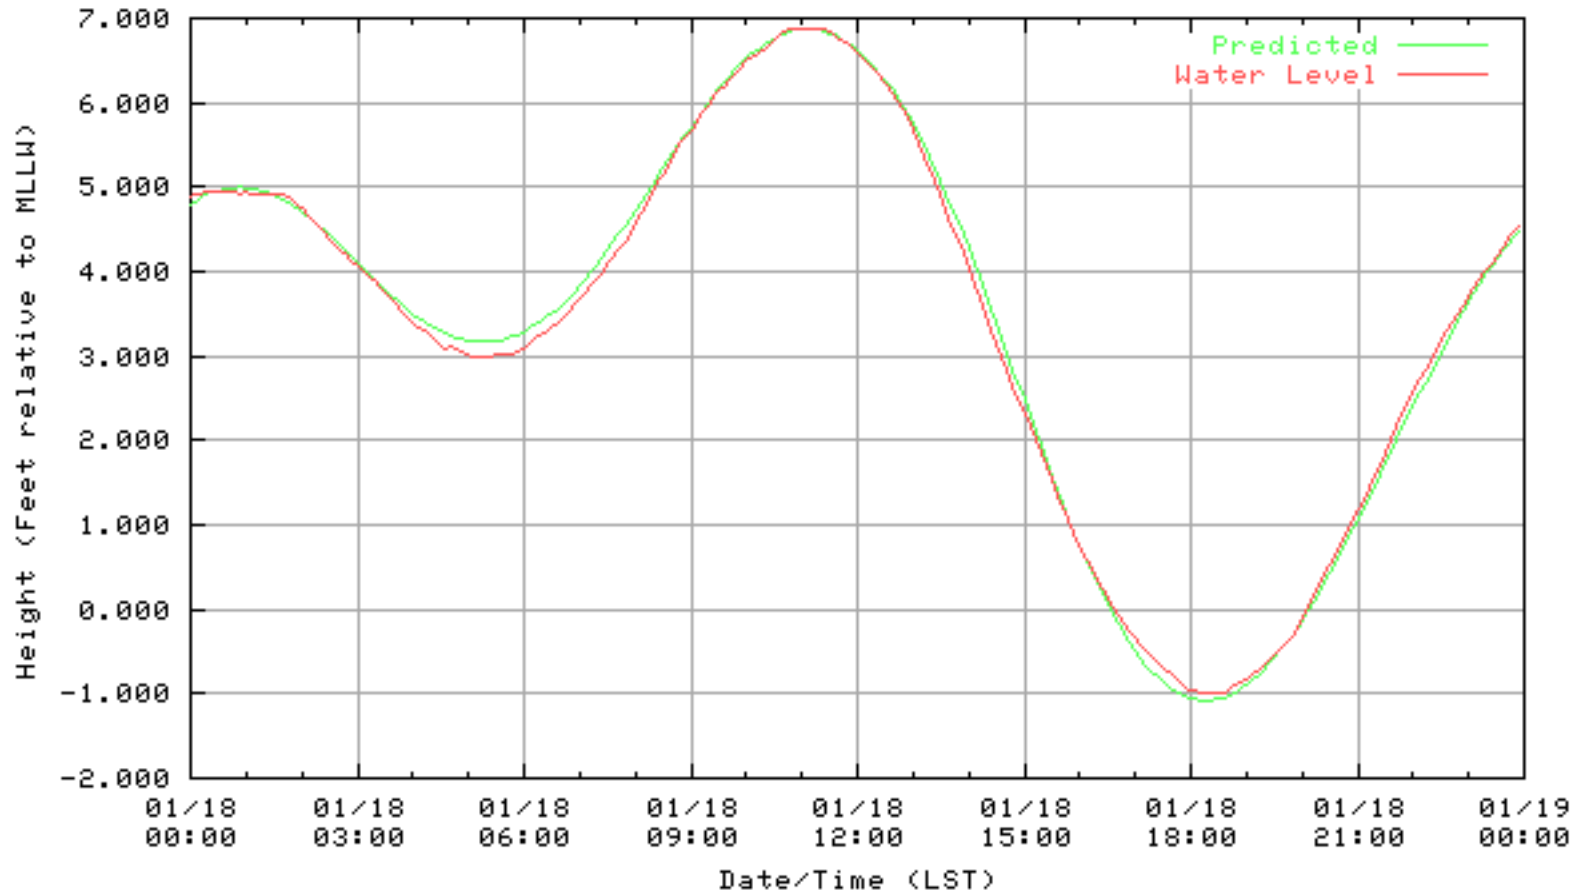

NOAA/NOS/CO-OPS
Verified 6 Minute Water Level Plot
9414863 RICHMOND, CHEVRON OIL PIER , CA
from 01/18/2003 - 01/18/2003