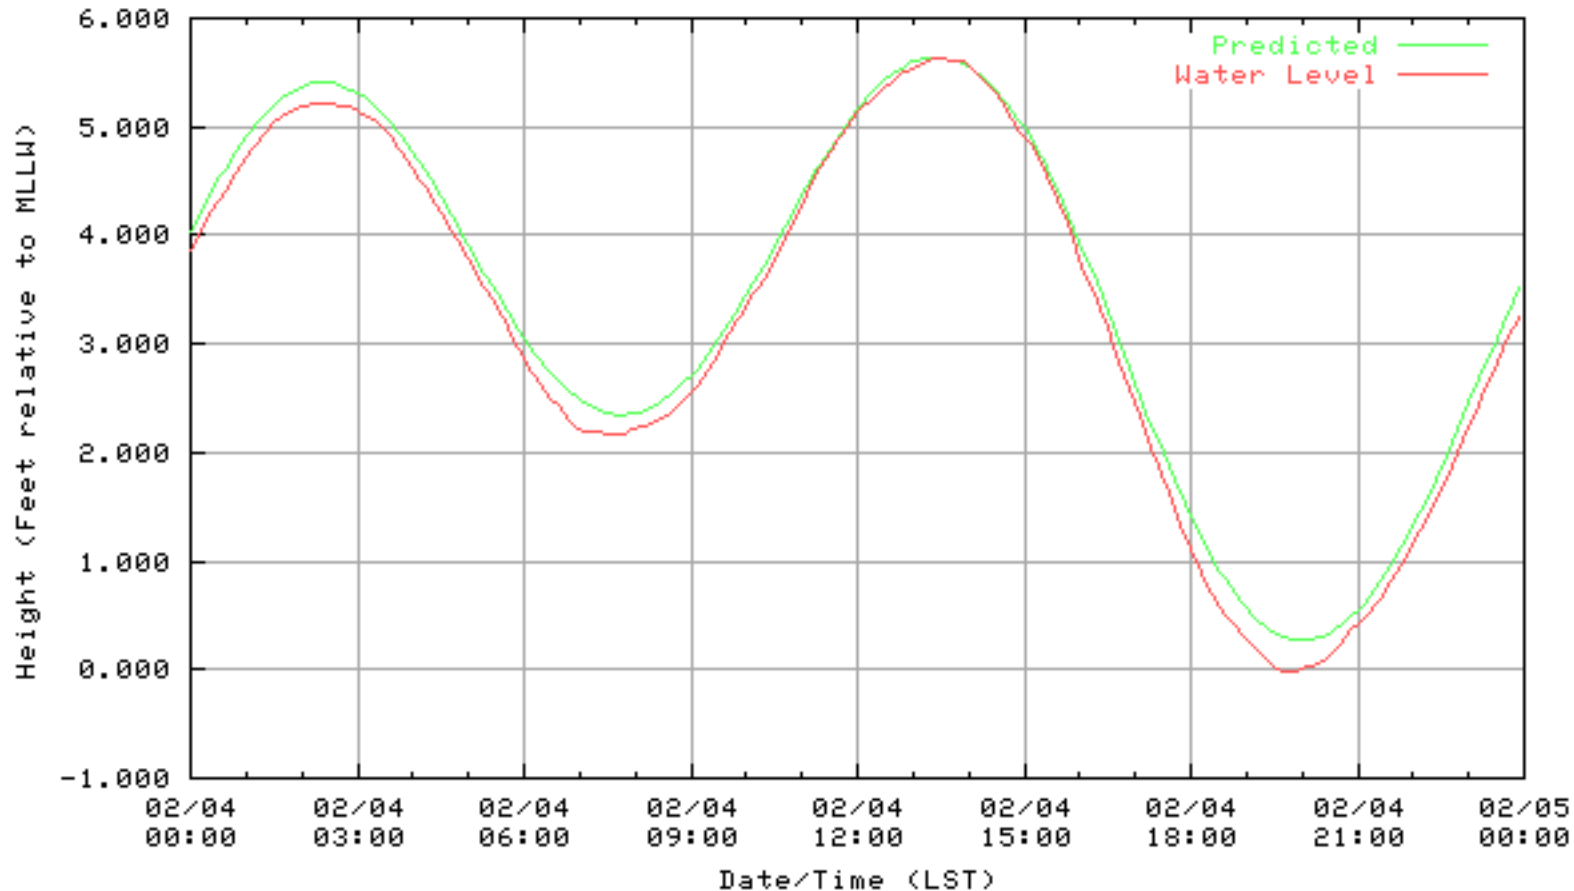

NOAA/NOS/CO-OPS
Verified 6 Minute Water Level Plot
9414863 RICHMOND, CHEVRON OIL PIER , CA
from 02/04/2003 - 02/04/2003