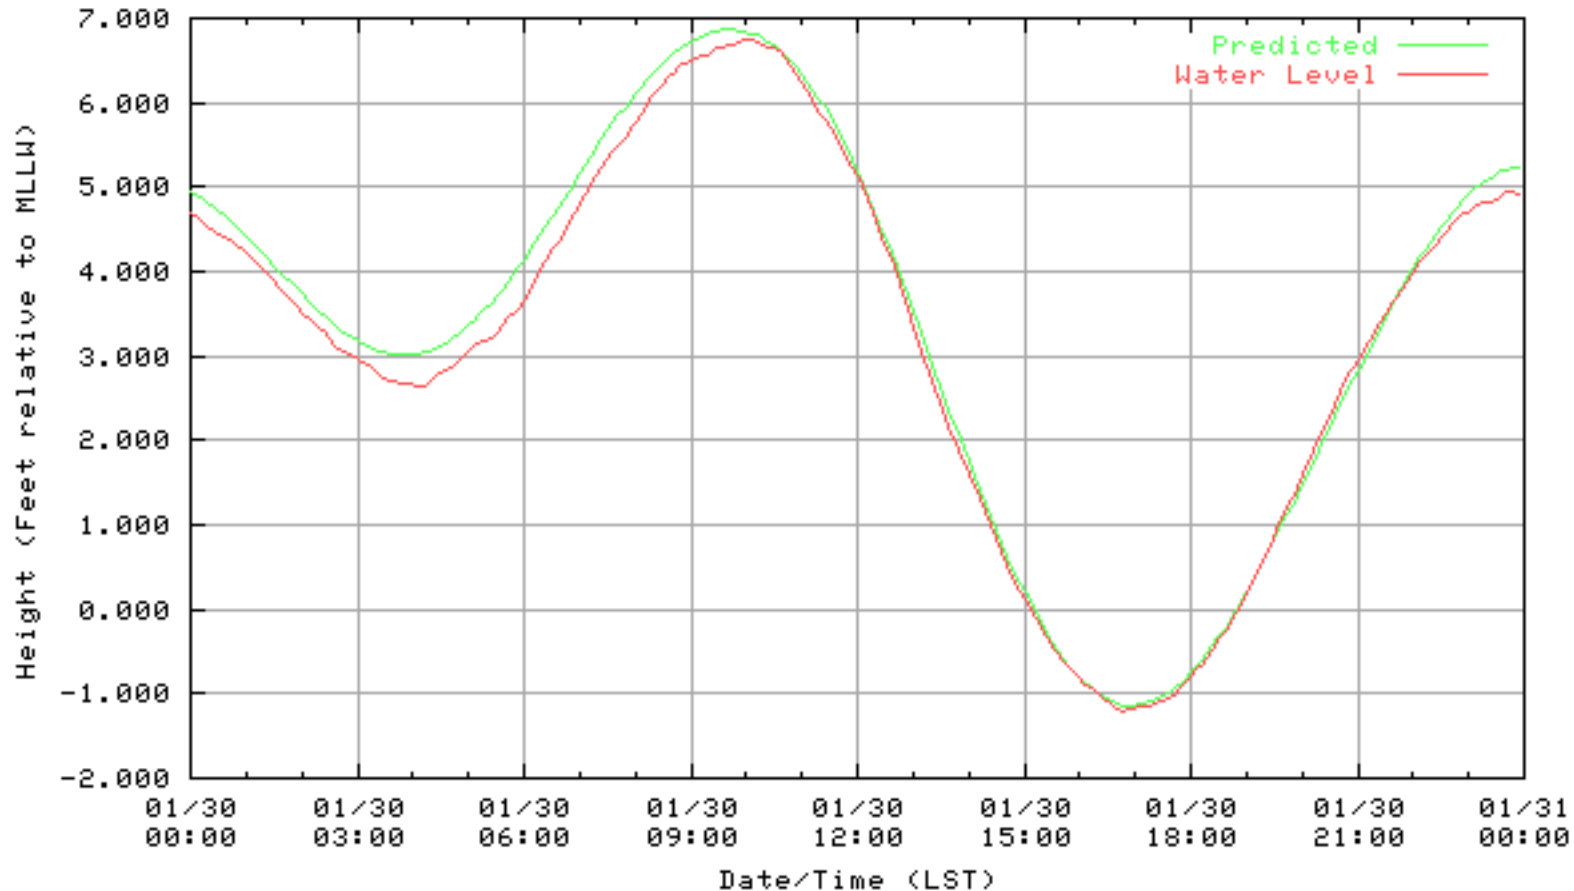

NOAA/NOS/CO-OPS
Verified 6 Minute Water Level Plot
9414863 RICHMOND, CHEVRON OIL PIER , CA
from 01/30/2003 - 01/30/2003