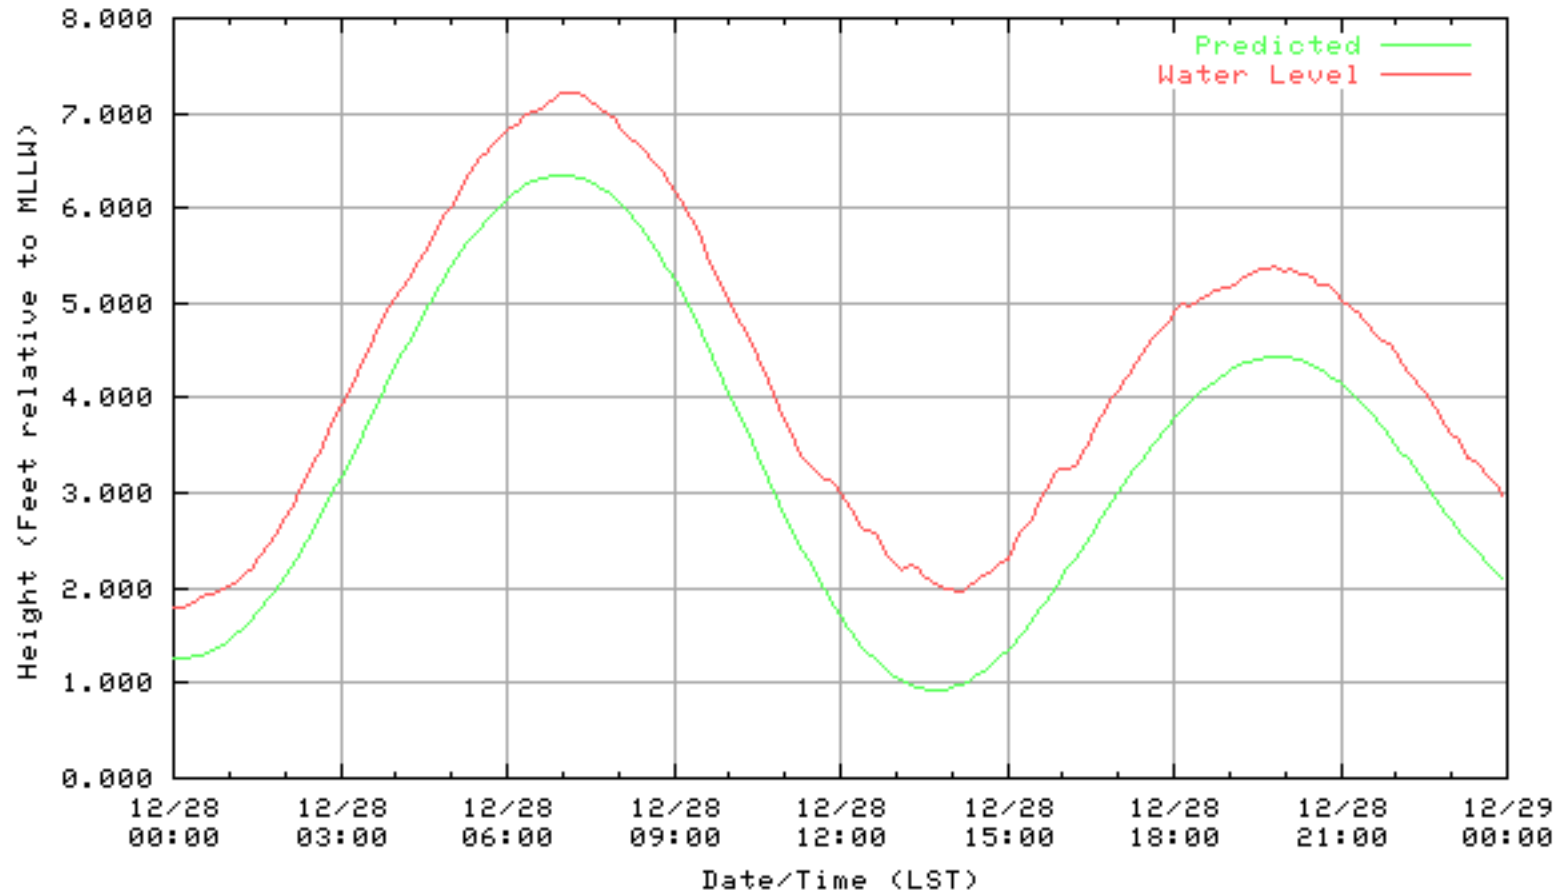

NOAA/NOS/CO-OPS
Verified 6 Minute Water Level Plot
9414863 RICHMOND, CHEVRON OIL PIER , CA
from 12/28/2002 - 12/28/2002