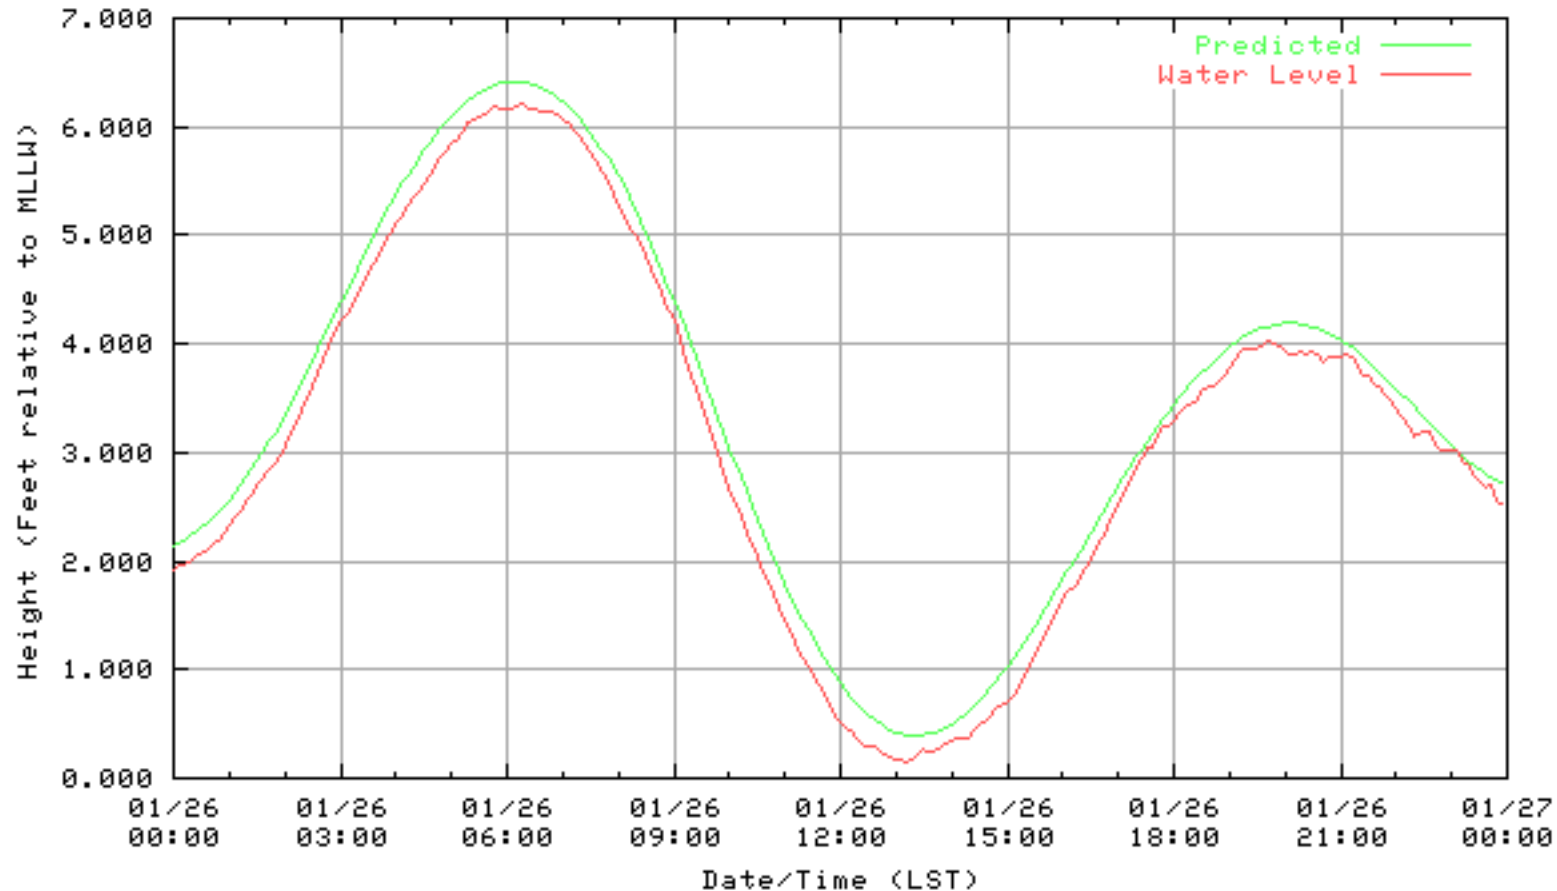

NOAA/NOS/CO-OPS
Verified 6 Minute Water Level Plot
9414863 RICHMOND, CHEVRON OIL PIER , CA
from 01/26/2003 - 01/26/2003