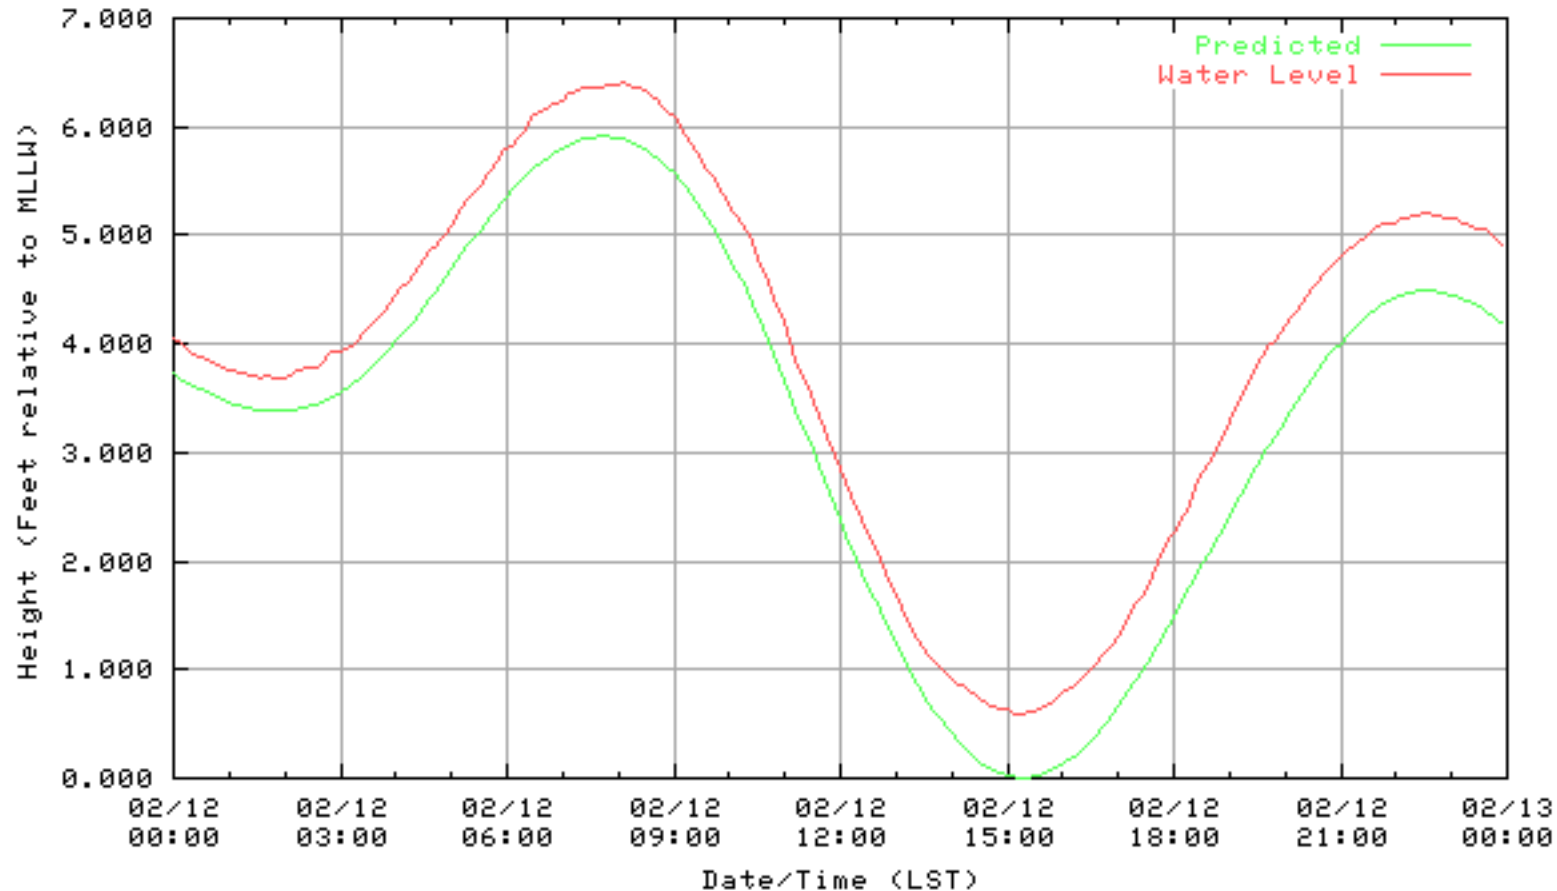

NOAA/NOS/CO-OPS
Verified 6 Minute Water Level Plot
9414863 RICHMOND, CHEVRON OIL PIER , CA
from 02/12/2003 - 02/12/2003