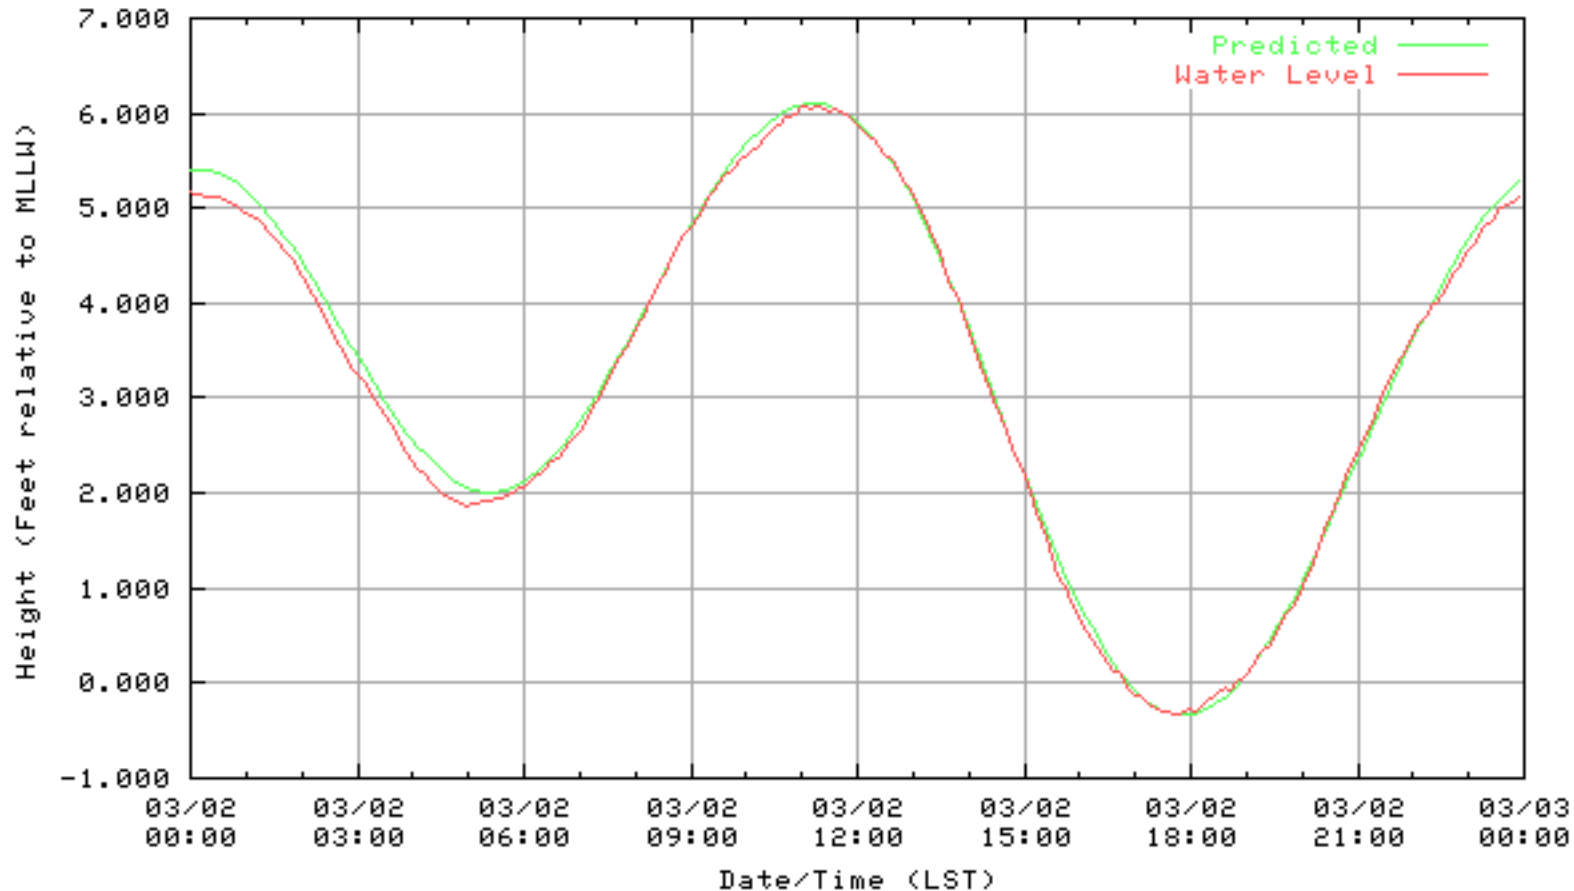

NOAA/NOS/CO-OPS
Verified 6 Minute Water Level Plot
9414863 RICHMOND, CHEVRON OIL PIER , CA
from 03/02/2003 - 03/02/2003