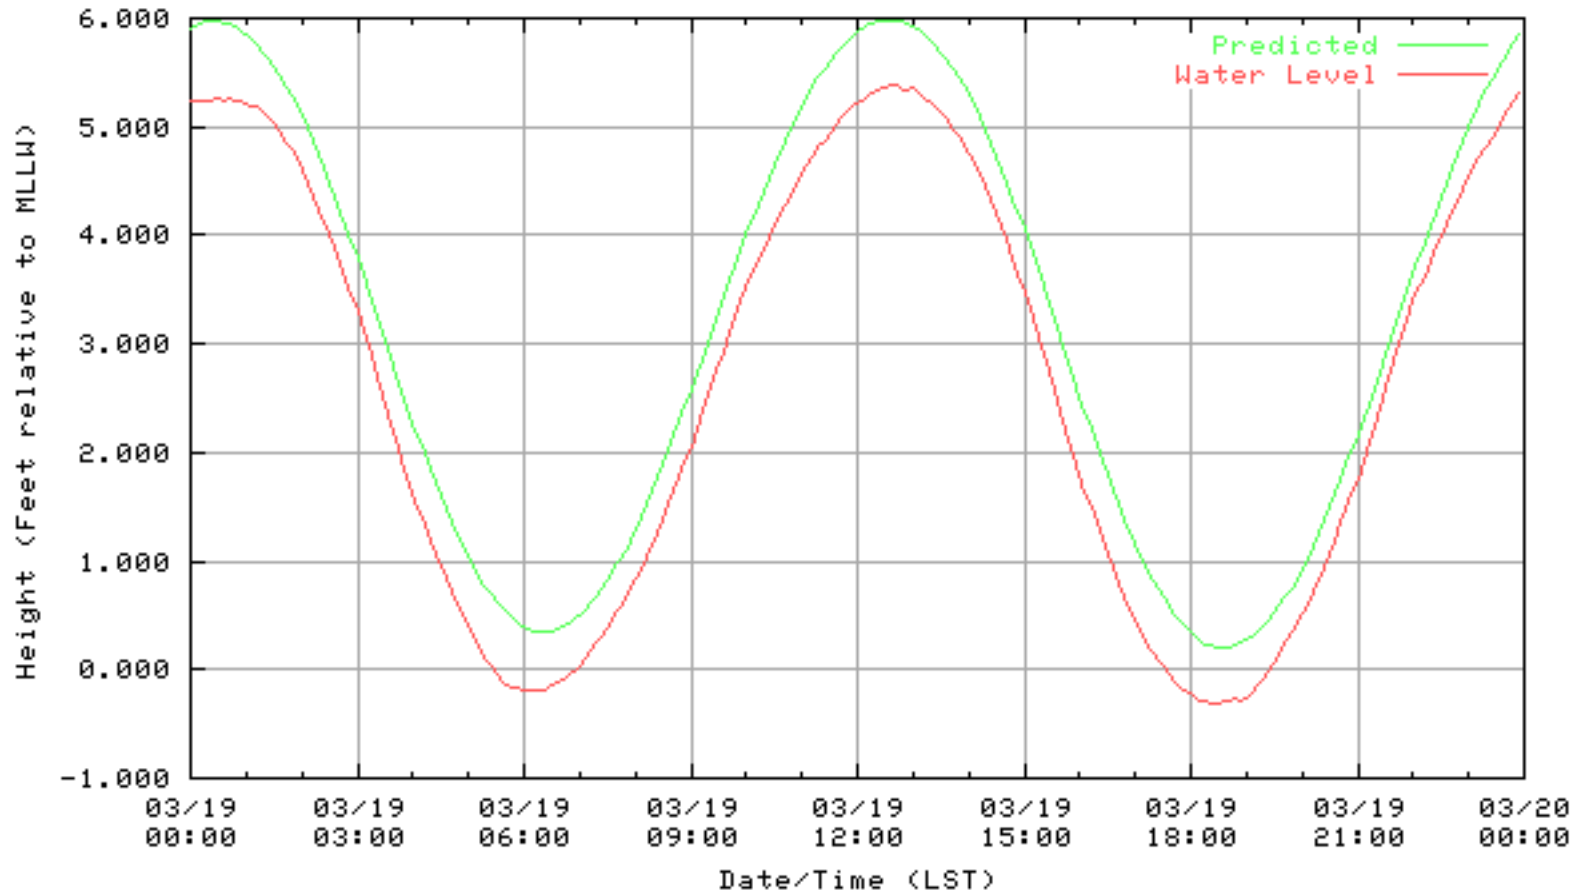

NOAA/NOS/CO-OPS
Verified 6 Minute Water Level Plot
9414863 RICHMOND, CHEVRON OIL PIER , CA
from 03/19/2003 - 03/19/2003