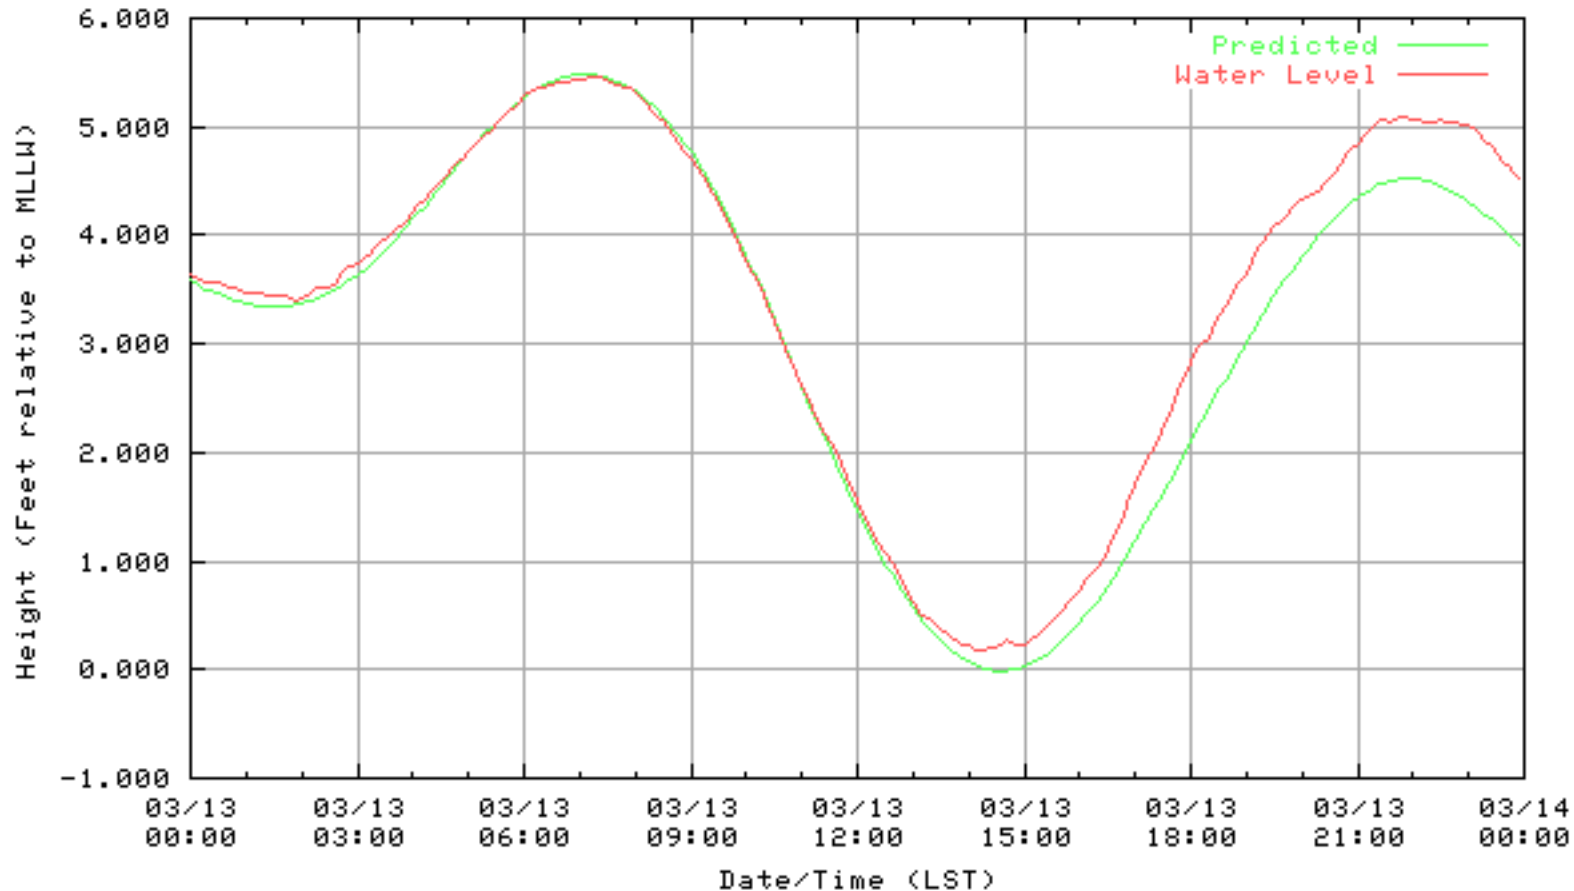

NOAA/NOS/CO-OPS
Verified 6 Minute Water Level Plot
9414863 RICHMOND, CHEVRON OIL PIER, CA
from 03/13/2003 - 03/13/2003