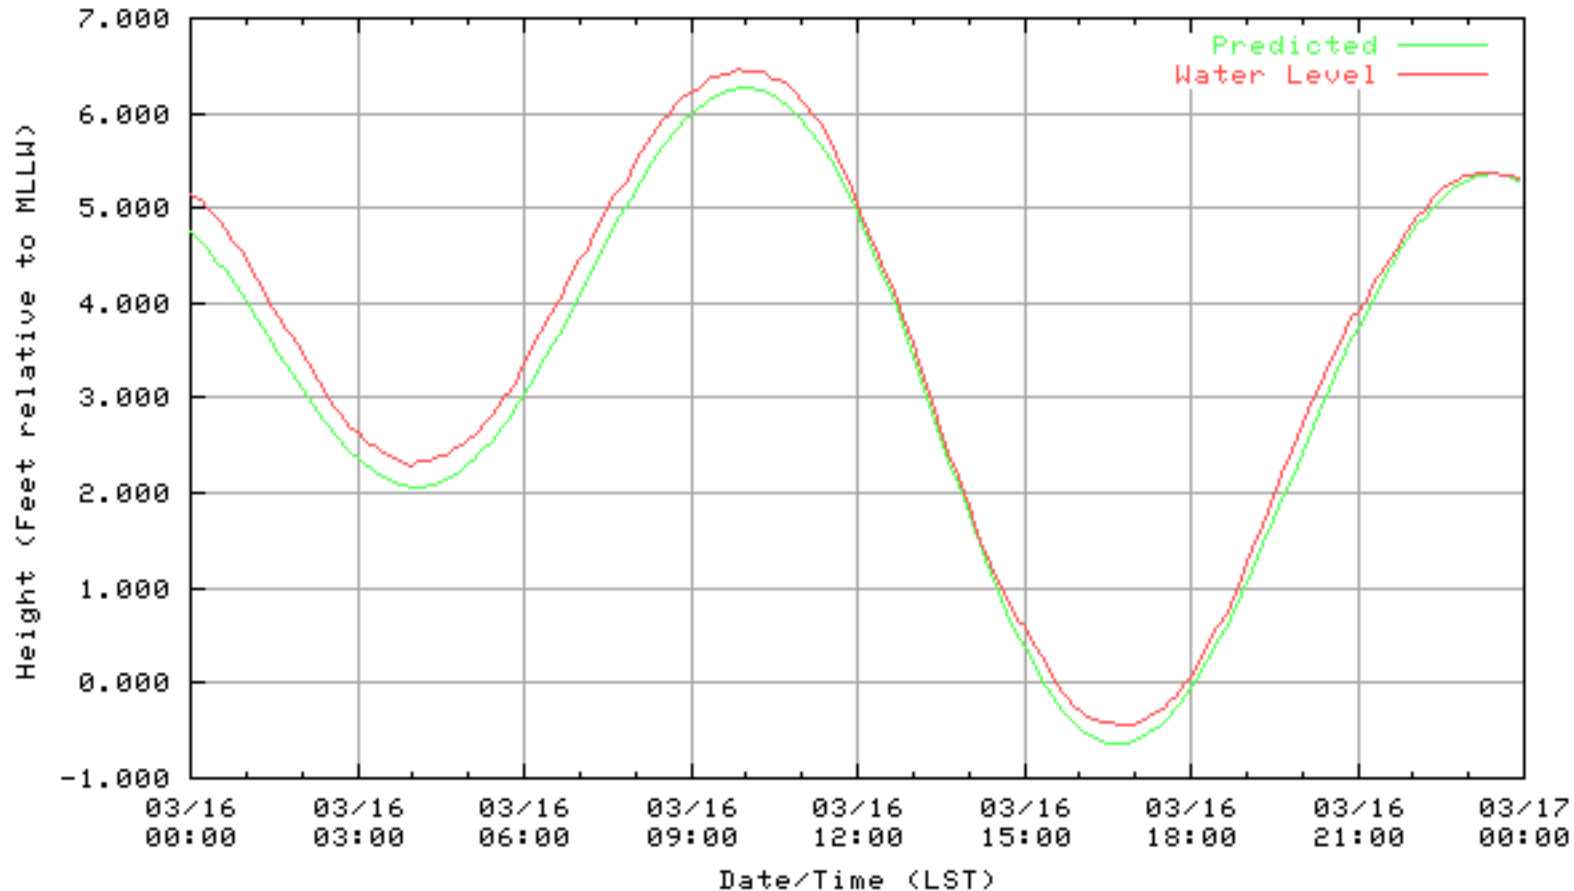

NOAA/NOS/CO-OPS
Verified 6 Minute Water Level Plot
9414863 RICHMOND, CHEVRON OIL PIER , CA
from 03/16/2003 - 03/16/2003