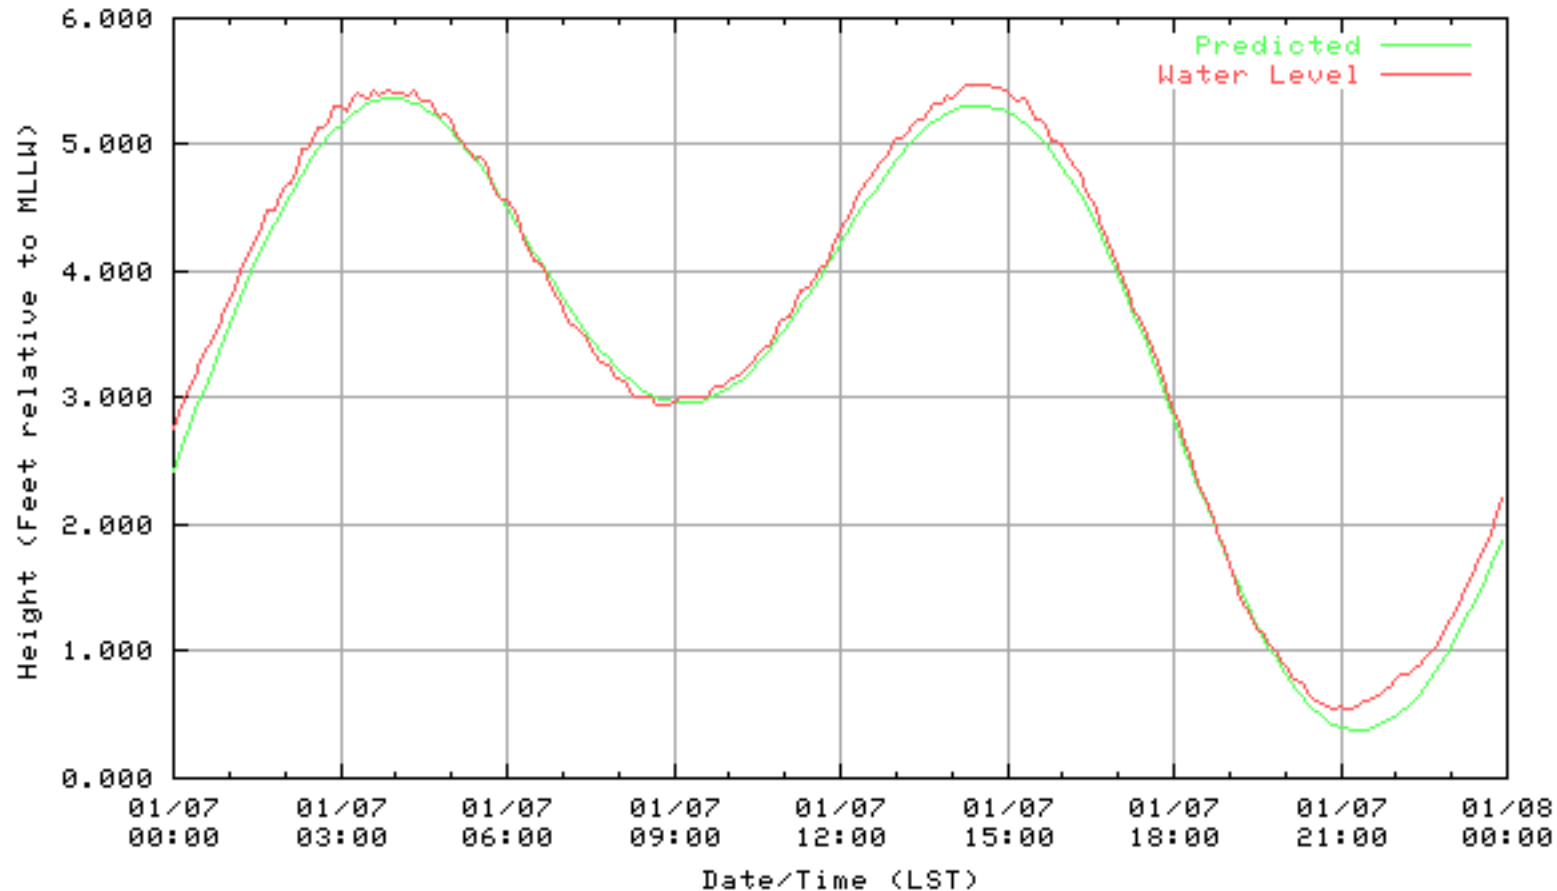

NOAA/NOS/CO-OPS
Verified 6 Minute Water Level Plot
9414863 RICHMOND, CHEVRON OIL PIER , CA
from 01/07/2003 - 01/07/2003