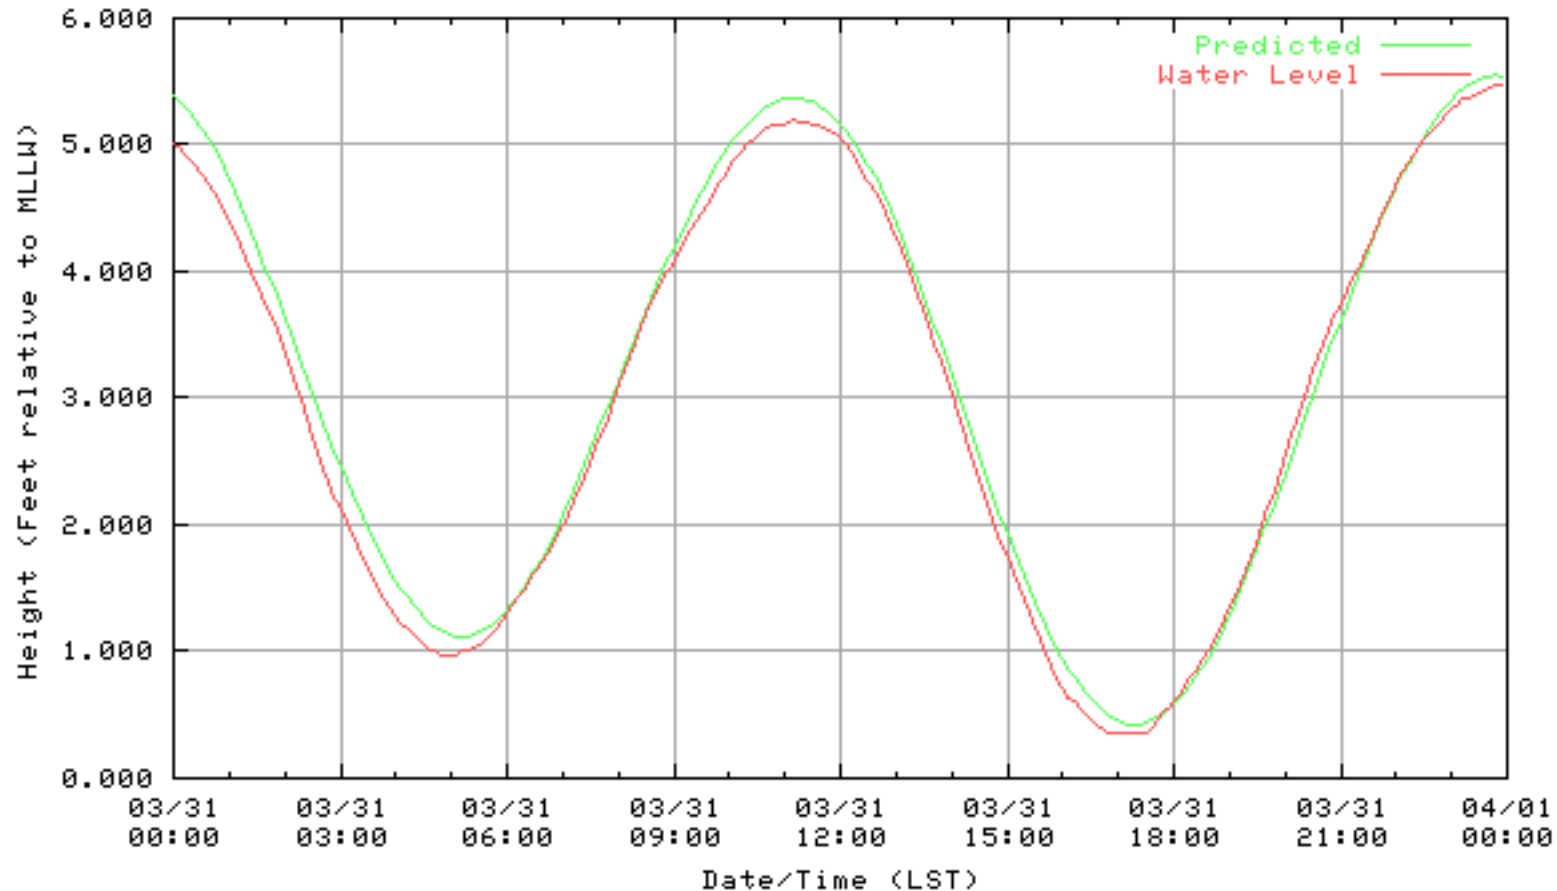

NOAA/NOS/CO-OPS
Verified 6 Minute Water Level Plot
9414863 RICHMOND, CHEVRON OIL PIER , CA
from 03/31/2003 - 03/31/2003