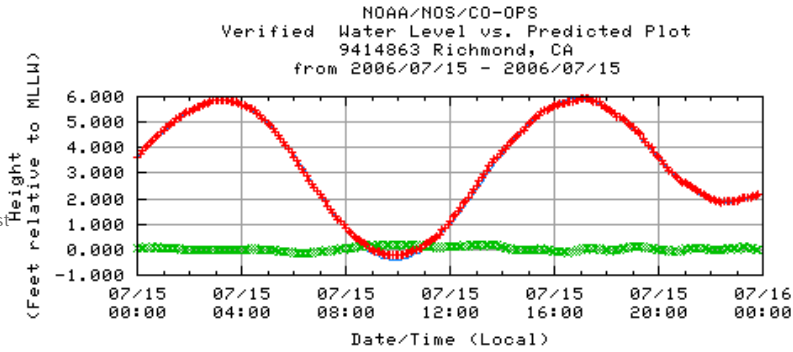

Operational Forecast
System

Bench Mark Sheets

Datums

Harmonic
Constituents

Sea Level Trends

[Click here for larger plot](#)

— Predicted WL
+ Observed WL
x (Obs-Pred)

[Retrieve data from 20060714 through 20060715](#)

[Retrieve data from 20060715 through 20060716](#)

Begin Date:

Jul 15 2006

End Date:

Jul 15 2006

Interval:

Six minute WL

Datum: